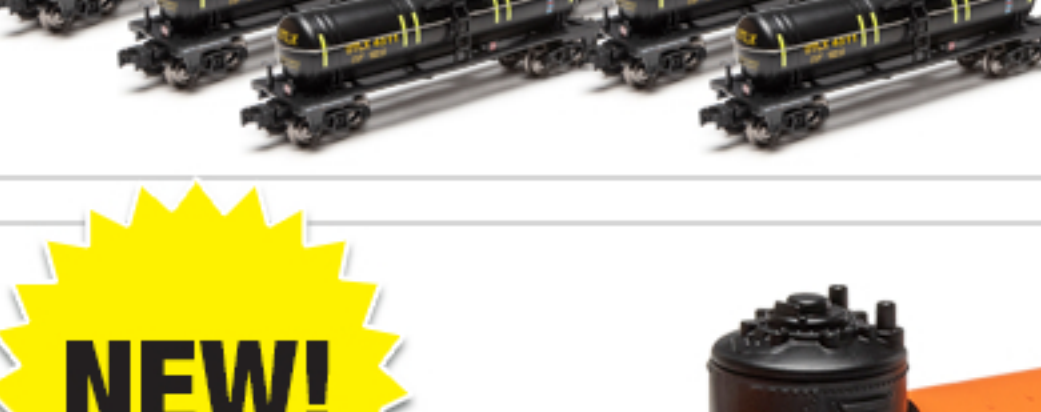

6-Piece Australian Gold® Tank Car Dealer Pack 279-4321

EVERYDAY LOW PRICE $99.94

11% REBATE* $10.99

FINAL PRICE $88.95

NEW!