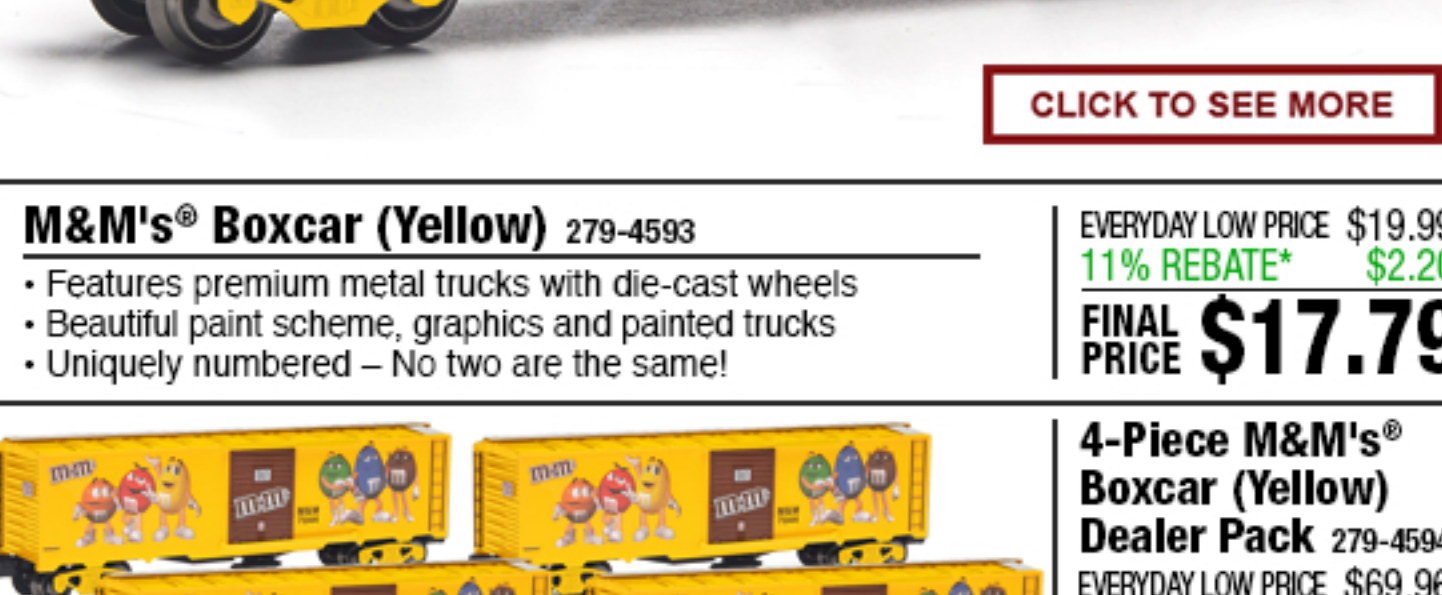

- Features premium metal trucks with die-cast wheels
- Beautiful paint scheme, graphics and painted trucks
- Uniquely numbered – No two are the same!

EVERYDAY LOW PRICE \$19.99

11% REBATE* \$2.20

FINAL PRICE \$17.79

4-Piece M&M's® Boxcar (Silver) Dealer Pack 279-4592

EVERYDAY LOW PRICE \$69.96

11% REBATE* \$10.99

FINAL PRICE \$62.26

NEW!

[CLICK TO SEE MORE](#)

M&M's® Boxcar (Yellow) 279-4593

- Features premium metal trucks with die-cast wheels
- Beautiful paint scheme, graphics and painted trucks
- Uniquely numbered – No two are the same!