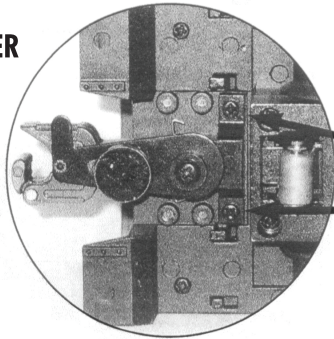

K COUPLER REPLACEMENT GUIDE

K-LINE BY LIONEL

COUPLERS: This K-Line By Lionel item is equipped with operating scale couplers for a more prototypical appearance. If you would like to replace the scale couplers with the operating O gauge couplers included in the box, the instructions are below. You may also choose to replace the rear coupler for operational reasons and leave the scale coupler on the front for a more prototypical appearance.

1. Turn engine over and remove the two screws holding on the rear scale coupler.
2. Attach the O gauge coupler to the inside set of holes.
3. Repeat for the front of the engine, if desired.

O GAUGE COUPLER