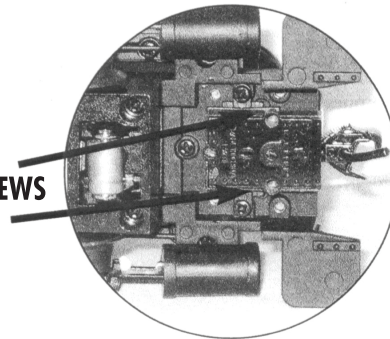

COUPLER SCREWS

SCALE COUPLER