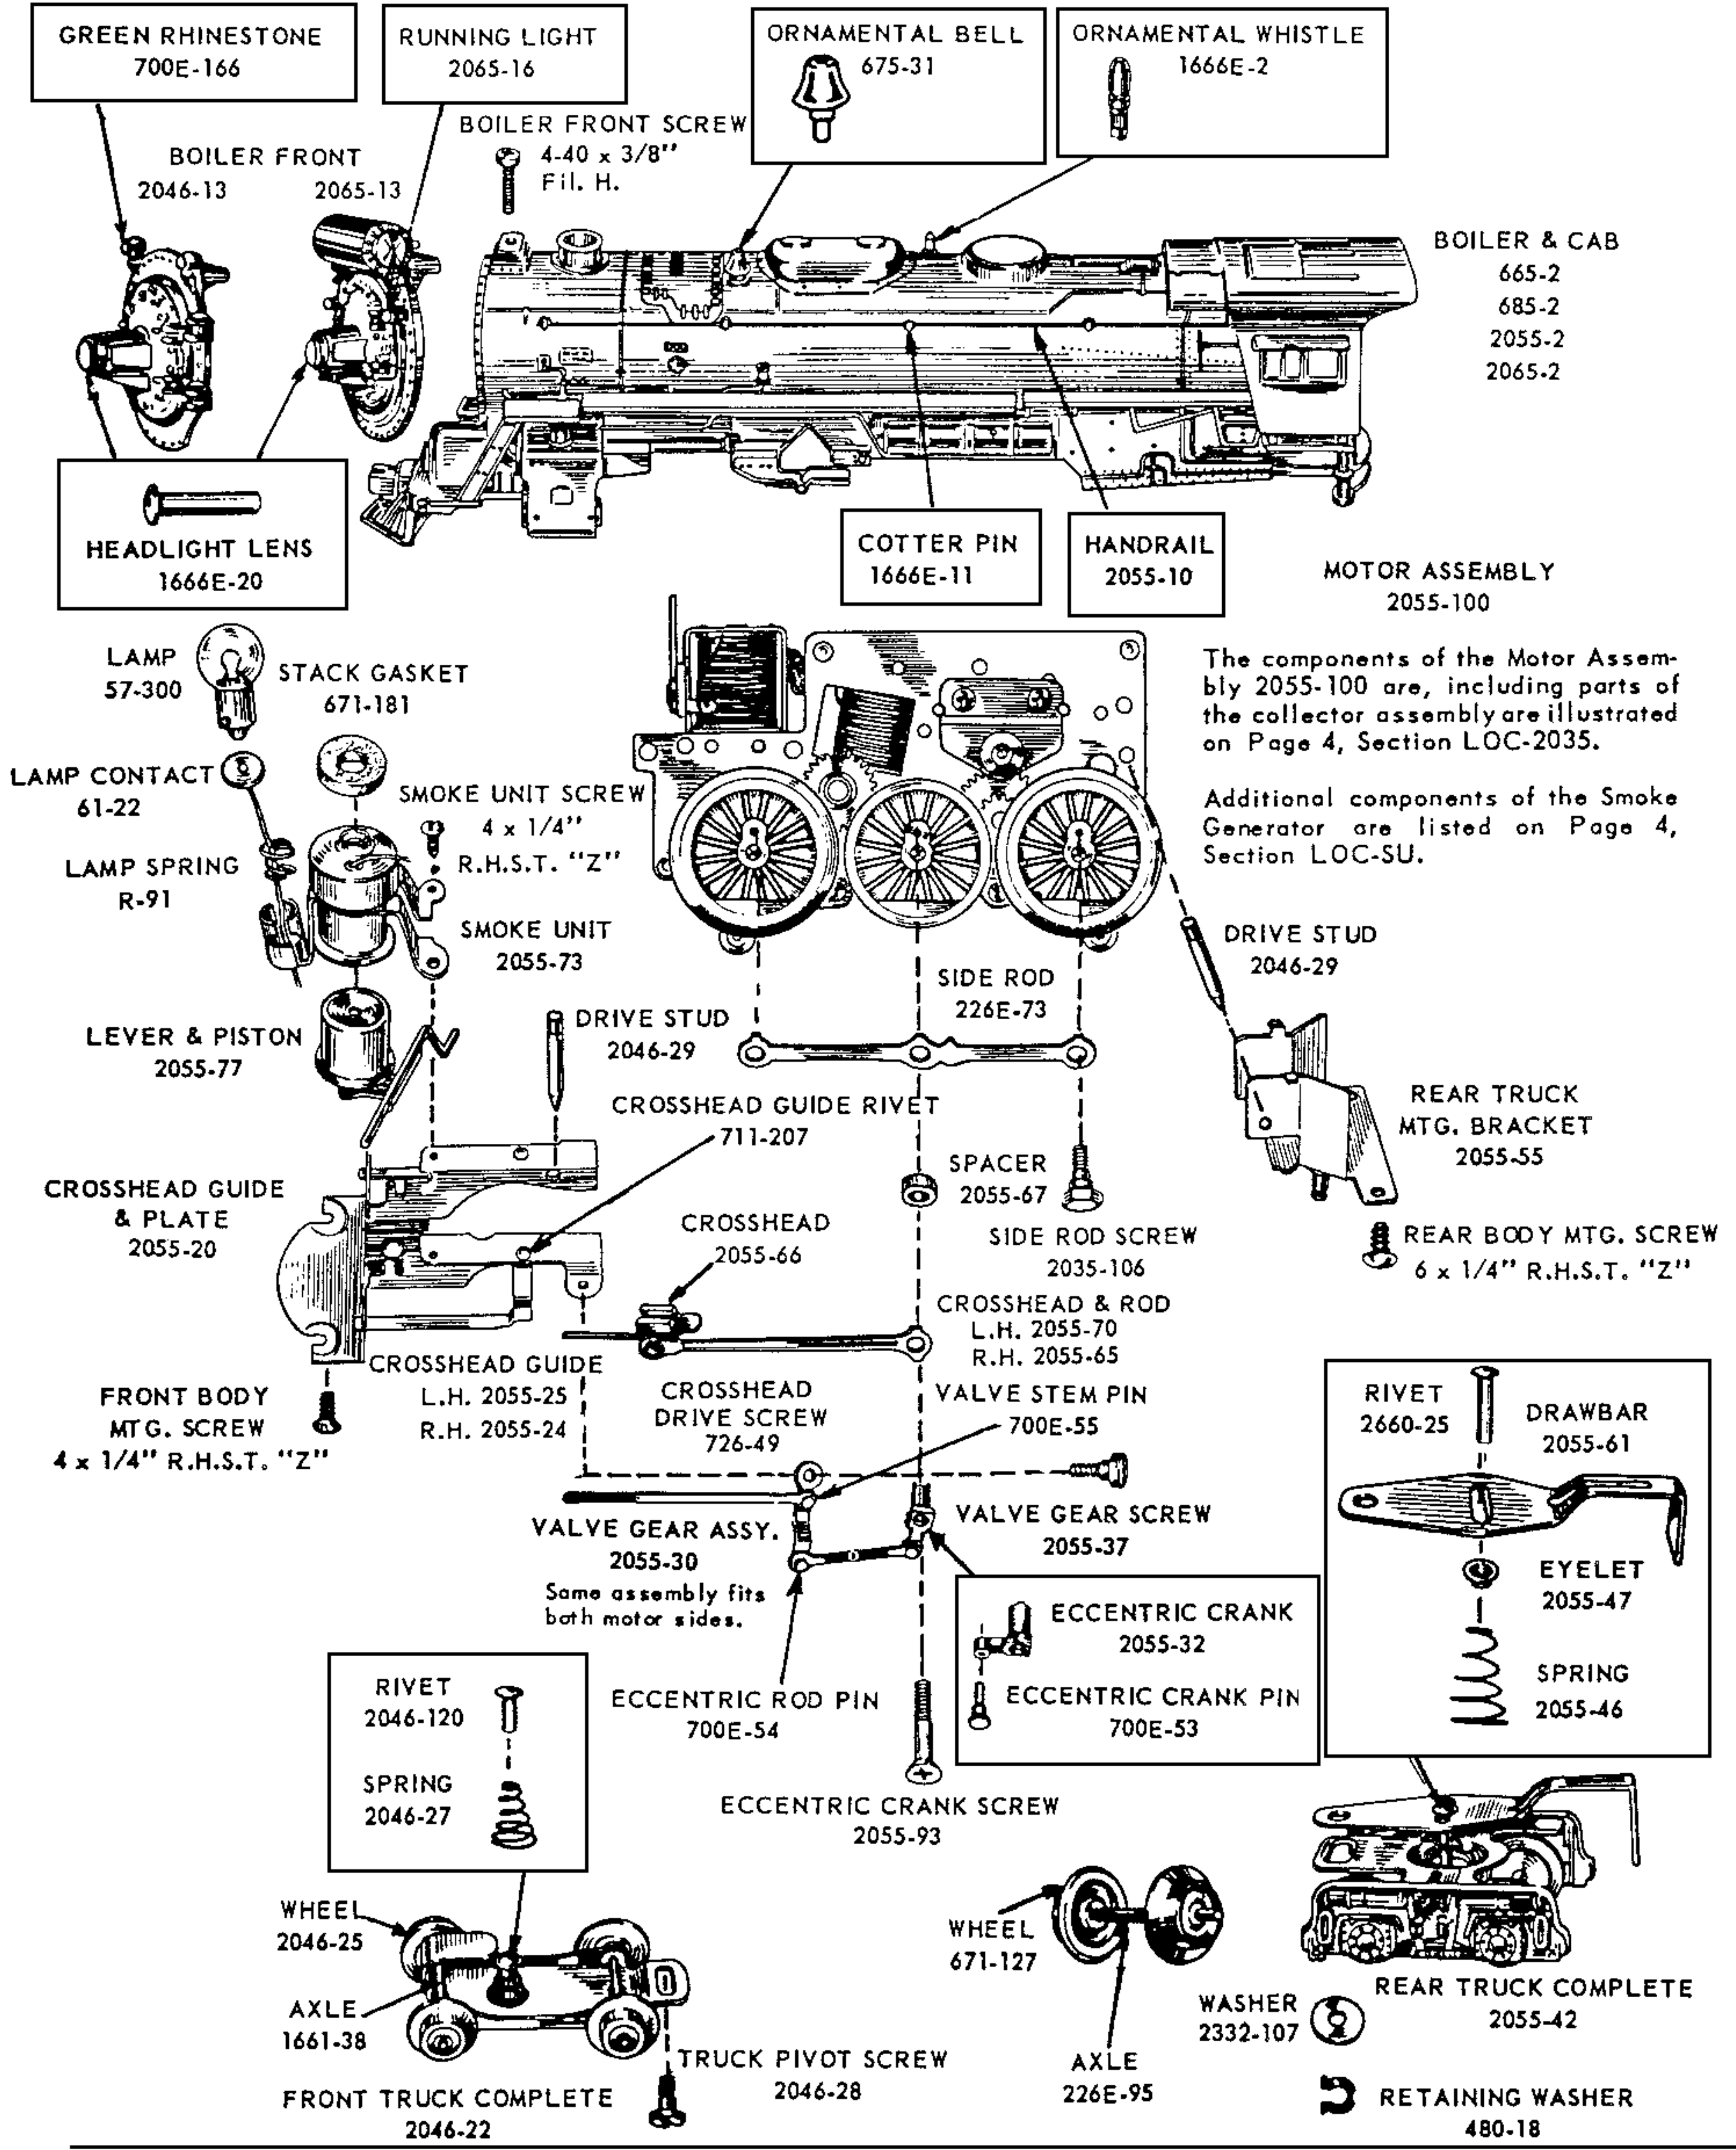

LIONEL SERVICE MANUAL

OTIP 35

The components of the Motor Assembly 2055-100 are, including parts of the collector assembly are illustrated on Page 4, Section LOC-2035.

Additional components of the Smoke Generator are listed on Page 4, Section LOC-SU.