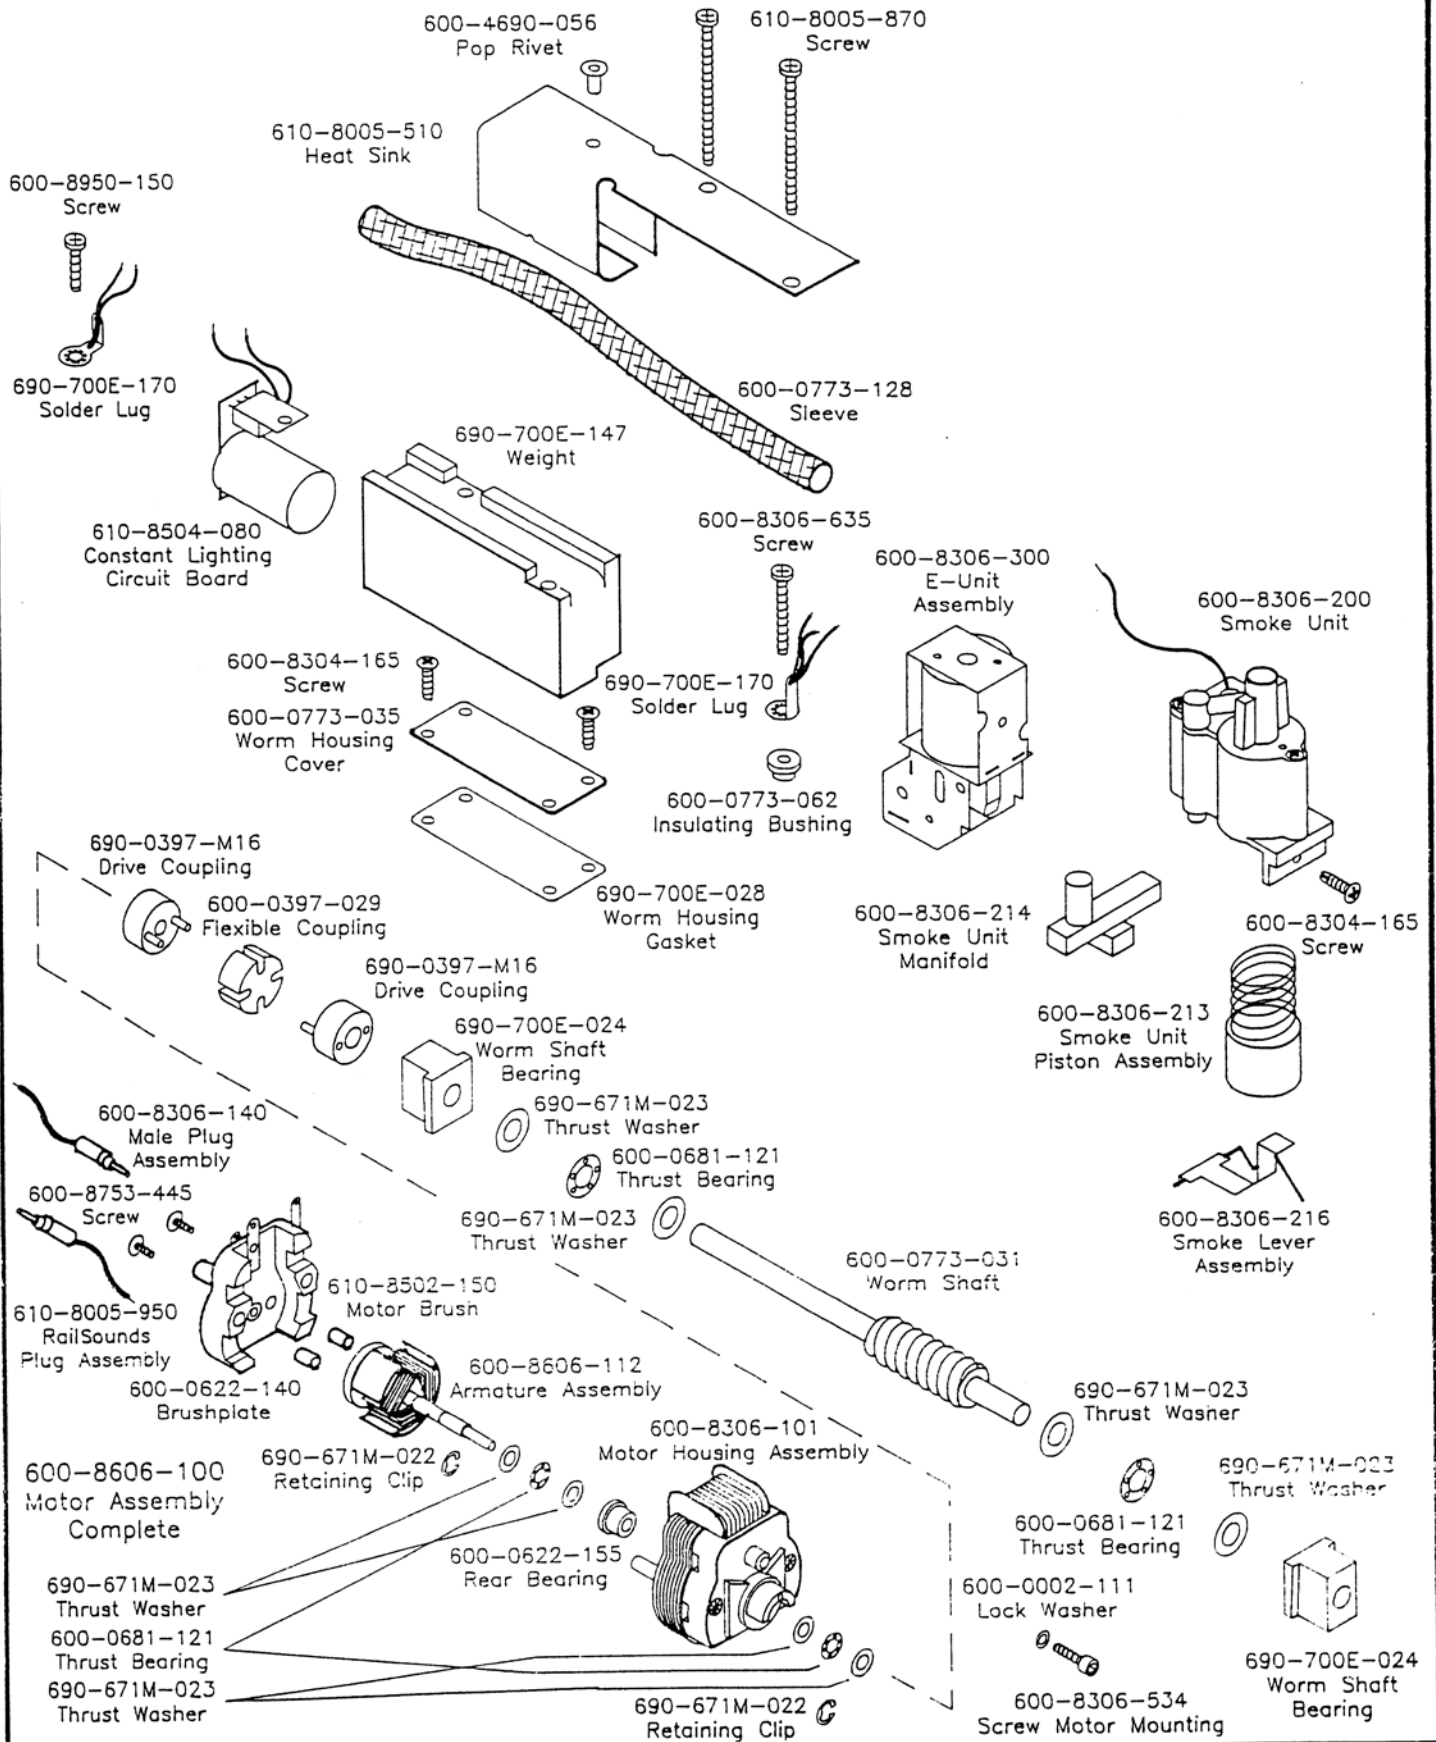

1-700E 4-6-4 HUDSON STEAM LOCOMOTIVE 1-8005 New York Central

(Page 1 of 4)

1-700E 4-6-4 HUDSON STEAM LOCOMOTIVE
1-8005-New York Central

1-700E 4-6-4 HUDSON STEAM LOCOMOTIVE
1-8005-New York Central