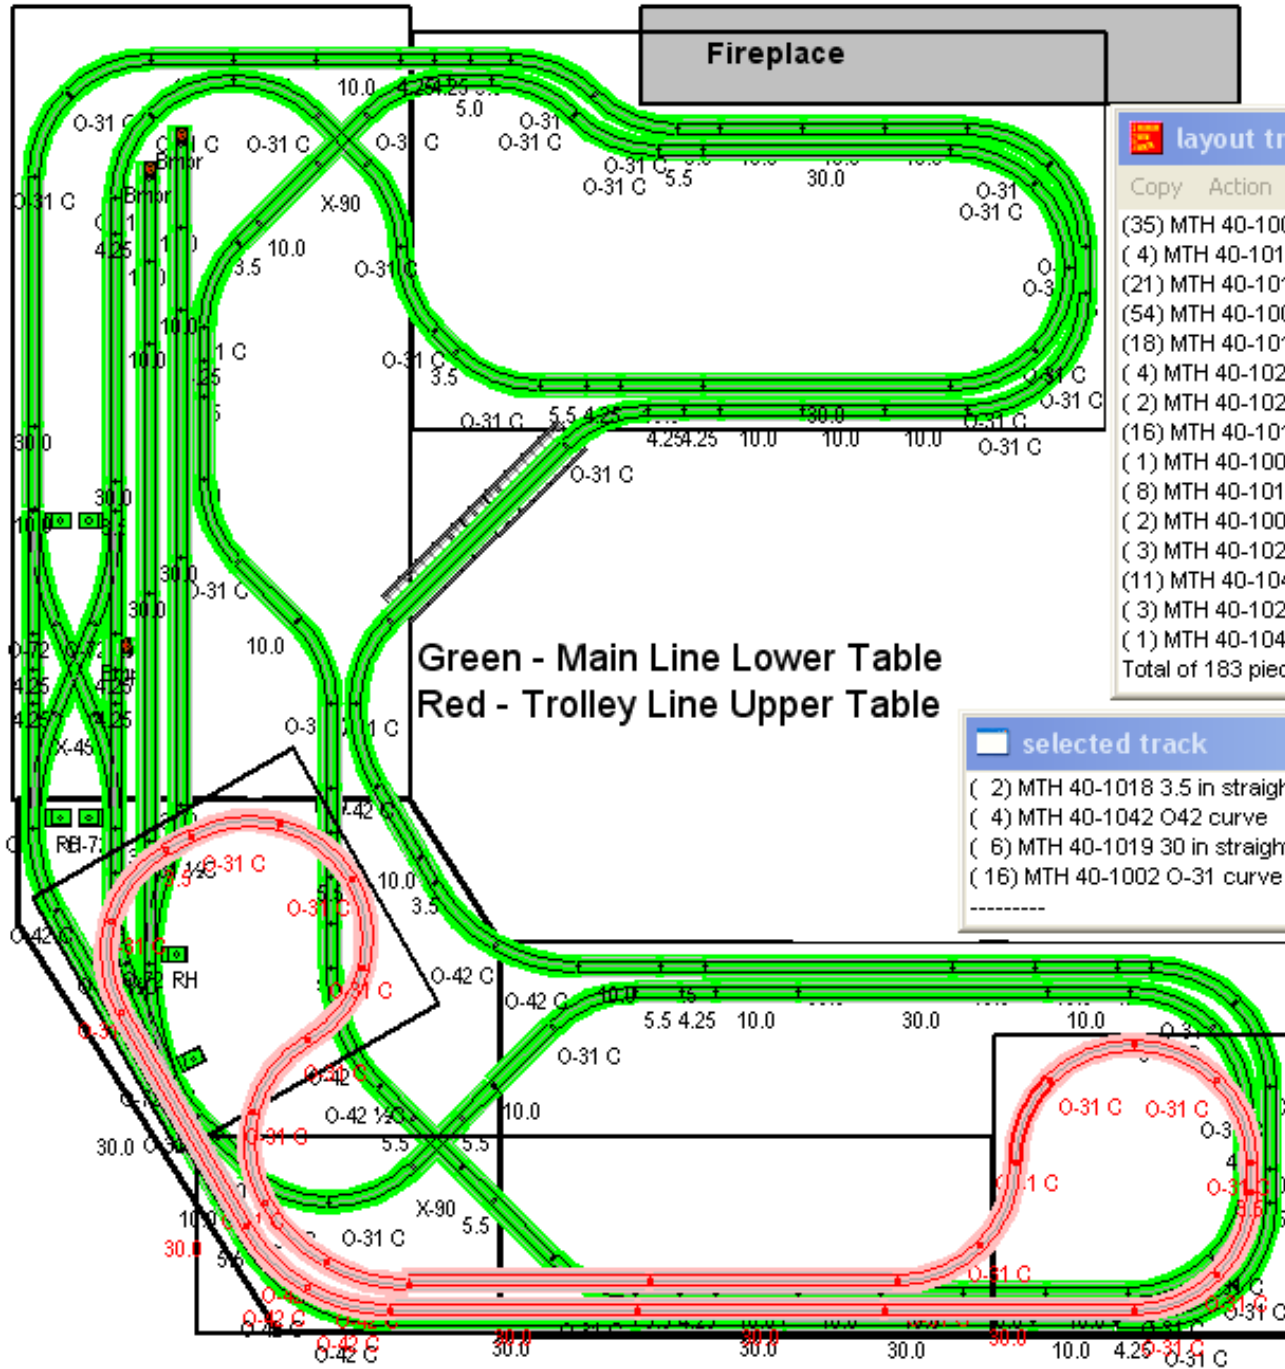

[Type text]

2012 Ver B

[Type text]

layout track list

Copy Action Font! Help!

- (35) MTH 40-1001 10 inch straight
- ( 4) MTH 40-1016 5.0 in straight
- (21) MTH 40-1019 30 in straight
- (54) MTH 40-1002 O-31 curve
- (18) MTH 40-1017 4.25 in straight
- ( 4) MTH 40-1020 O72 righthand switch
- ( 2) MTH 40-1021 O72 lefthand switch
- (16) MTH 40-1012 5.5 inch half straight
- ( 1) MTH 40-1007 45° cross
- ( 8) MTH 40-1018 3.5 in straight
- ( 2) MTH 40-1006 90° cross
- ( 3) MTH 40-1024 bumper
- (11) MTH 40-1042 O42 curve
- ( 3) MTH 40-1022 O-31 half curve
- ( 1) MTH 40-1045 O42 half curve

Total of 183 pieces costing \$1116.90 of M.

selected track

- ( 2) MTH 40-1018 3.5 in straight
- ( 4) MTH 40-1042 O42 curve 42.2in
- ( 6) MTH 40-1019 30 in straight
- (16) MTH 40-1002 O-31 curve