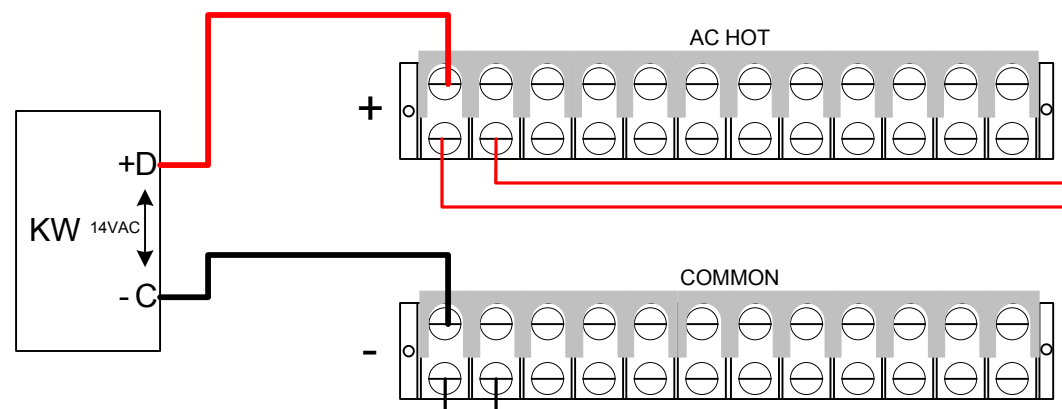

# SWITCH MACHINE WIRING

2, 12 POSITION BARRIER BLOCKS WITH JUMPERS OR MTH 50-1014 TERMINAL BLOCK

4C 26AWG PHONE WIRE (1 WIRE NOT USED)

Blue, yellow & green not used