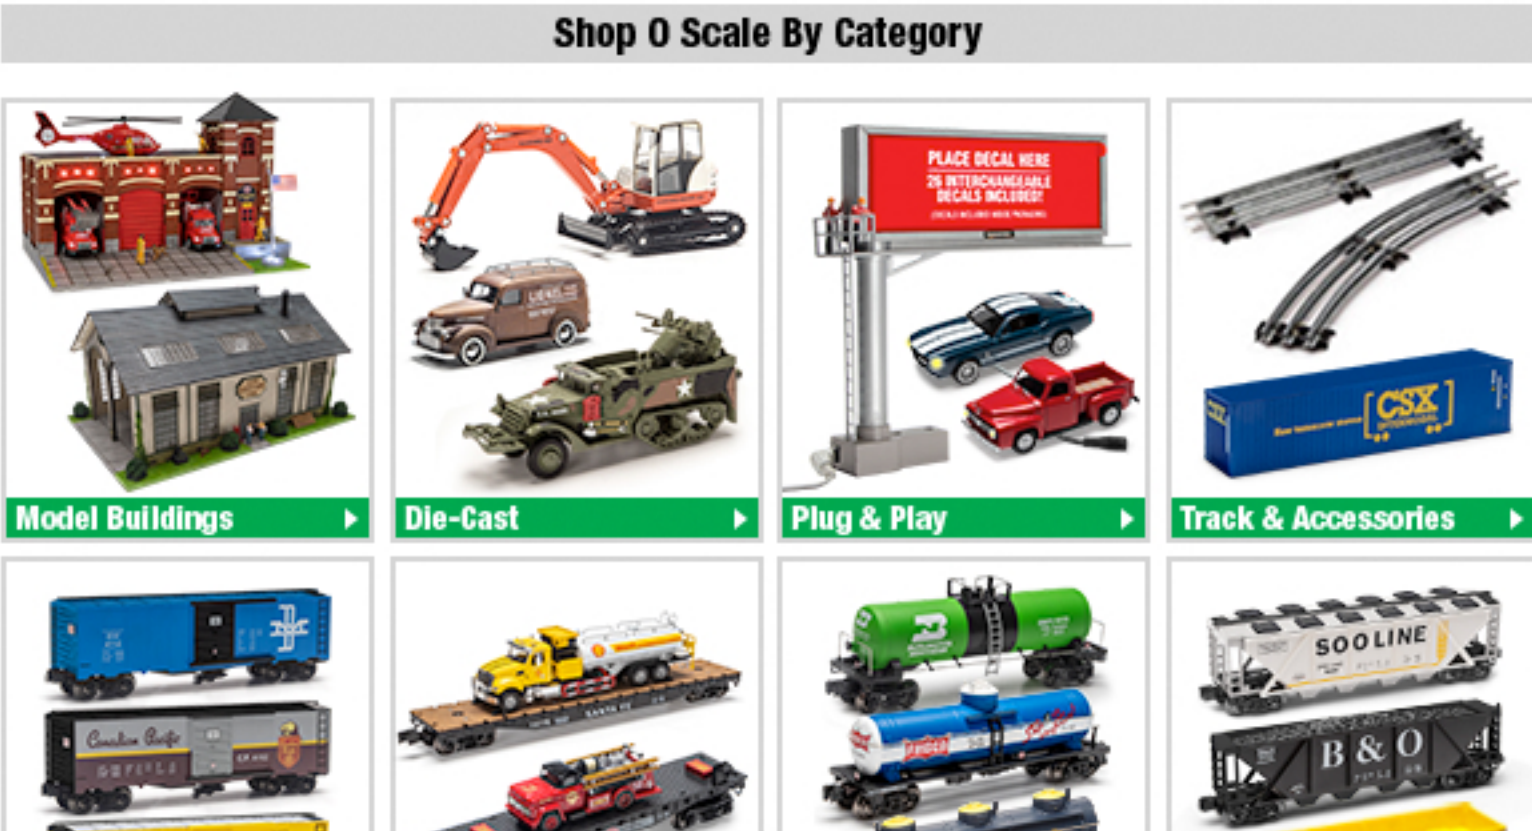

PLUS, GET A FREE LIGHTED R.E.A. STAKE TRUCK!

[Click Here to Shop Now!](#)

Candy not included.

Candy not included.

FREE LIGHTED STAKE TRUCK!

BUY ANY 0 GAUGE TRAIN ITEM \$19.99 OR HIGHER AND GET A FREE RAILWAY EXPRESS LIGHTED STAKE TRUCK!

\$29.99 VALUE!

WORKING HEADLIGHTS & TAILLIGHTS

1:48 Scale Plug & Play Lighted Railway Express Stake Truck (279-4606)

[Click to Shop Qualifying Items](#)

This Online Only Offer Ends Monday, December 7, 2020.

ATTENTION: IN THE EVENT WE RUN OUT, WE WILL SUBSTITUTE A LIGHTED CHICAGO & NORTH WESTERN TRUCK (SKU# 279-4605).

Shop 0 Scale By Category

[Click to See Our Full Selection of Train Items!](#)

IMPORTANT: You must add (1) FREE item to your shopping cart for every qualifying train item you wish to purchase. The FREE item will be subtracted as part of the checkout process. Offer not valid in stores. While supplies last. First come first serve. Shipping and handling charges will be calculated based on your order total during the checkout process.