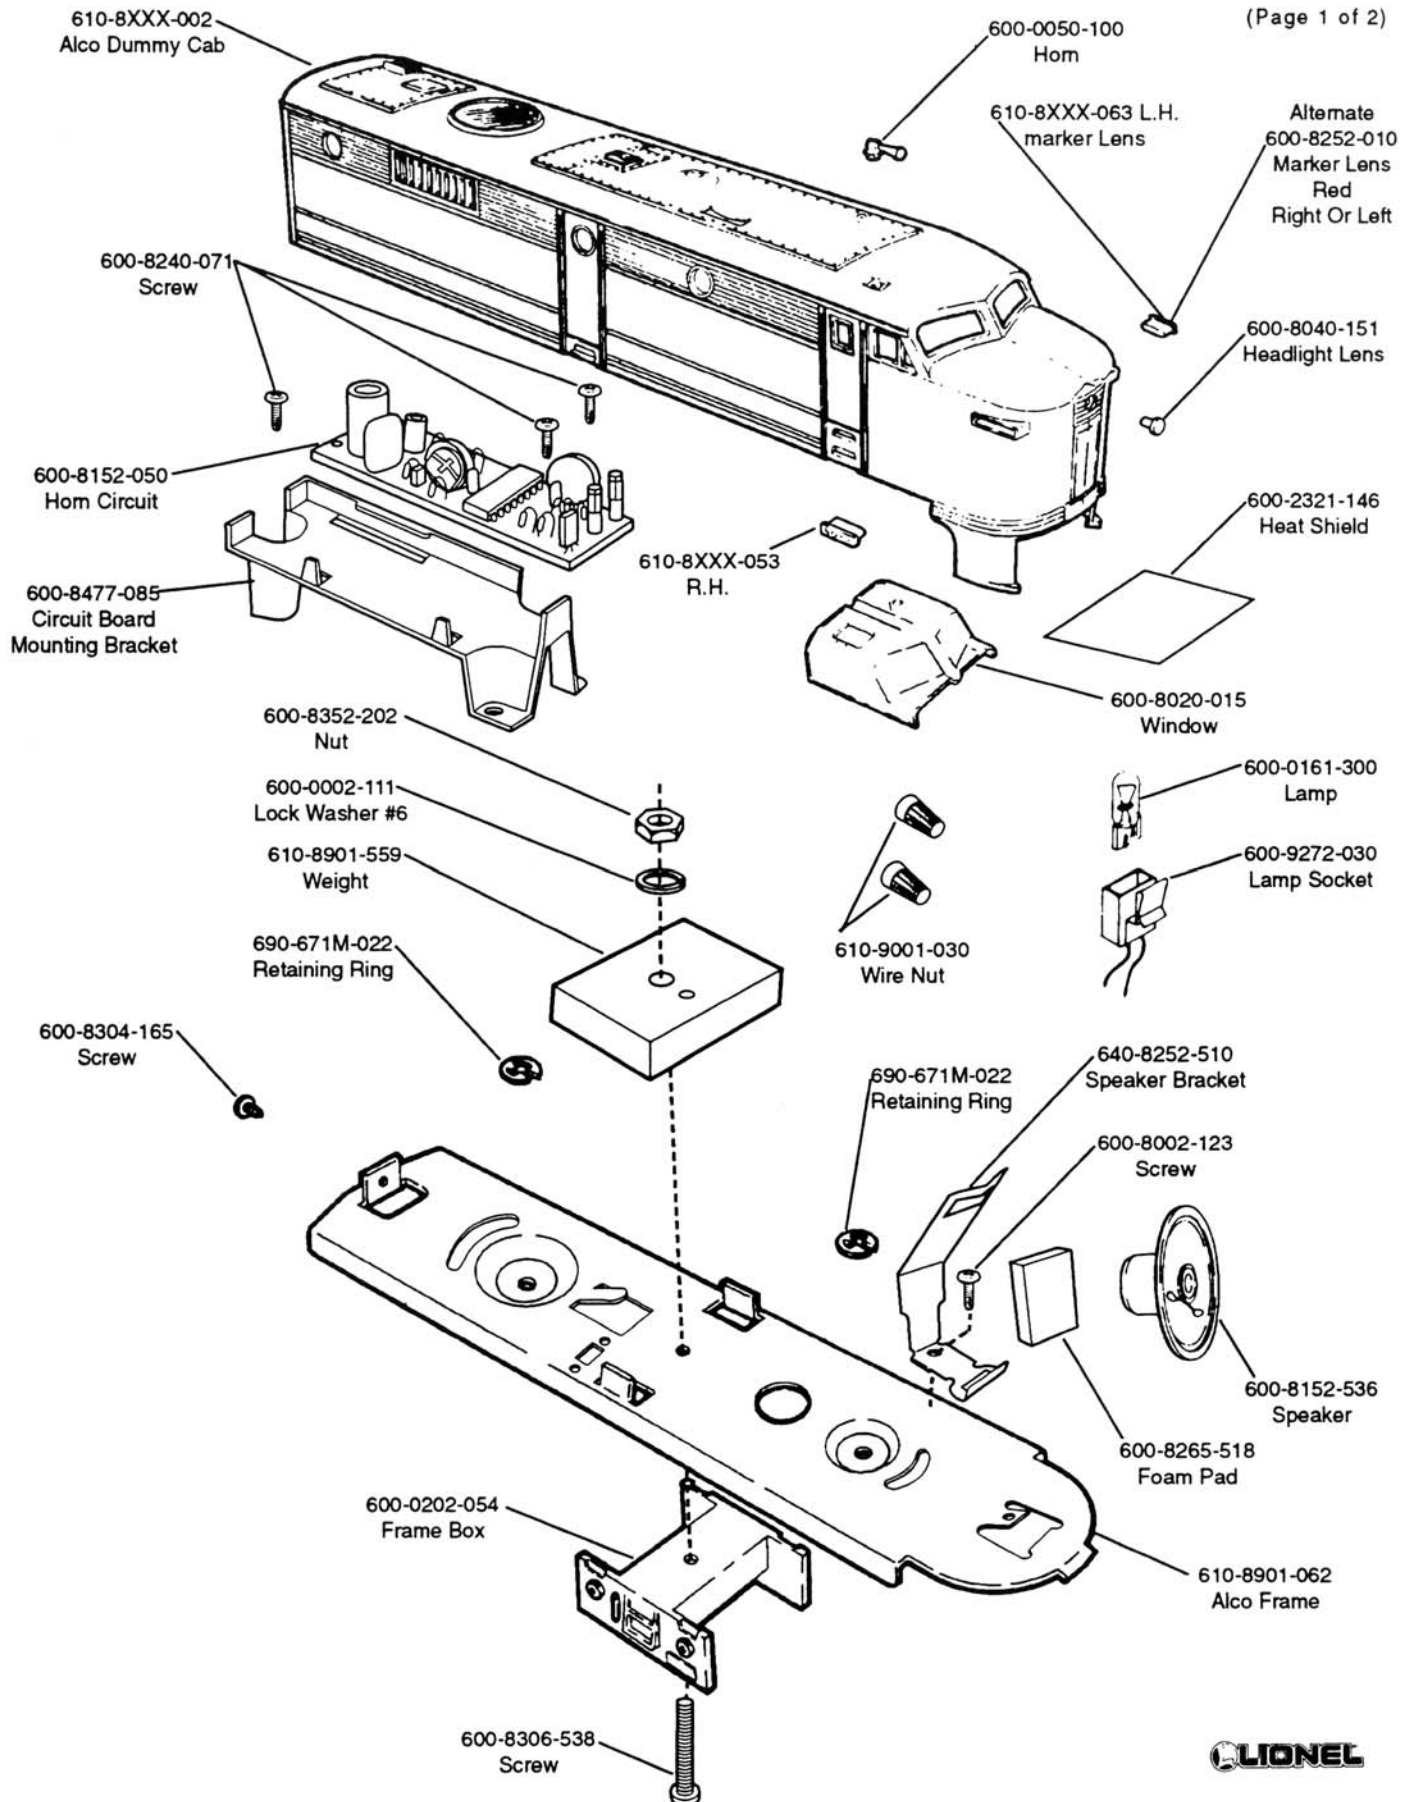

# NON-POWERED ALCO FA-2 DIESEL LOCOMOTIVE WITH HORN

(Page 1 of 2)

**LIONEL**

S27:2-1  
(B-56)

610-8923-102 FRONT DUMMY TRUCK ALCO STYLE  
 610-8902-102 FRONT DUMMY TRUCK BLOMBERG STYLE  
 610-8923-251 REAR DUMMY TRUCK ALCO STYLE  
 610-8269-251 REAR DUMMY TRUCK BLOMBERG STYLE

(Page 2 of 2)

Alco Style Shown, For Breakdown  
 Of Blomberg Style Refer To  
 Supplement 13 Page S13:1-2.

610-8918-151 DUMMY TRUCK & WHEEL ASSEMBLY