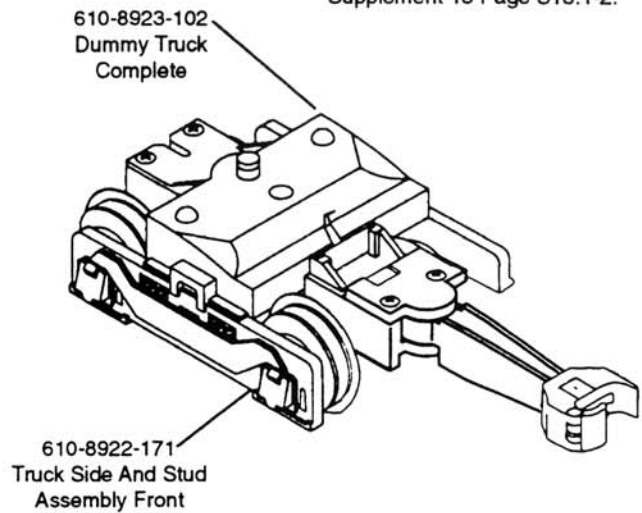

# NON-POWERED ALCO FA-2 DIESEL LOCOMOTIVE WITH HORN

(Page 1 of 2)

**LIONEL**

S27:2-1  
(B-56)

610-8923-102 FRONT DUMMY TRUCK ALCO STYLE  
 610-8902-102 FRONT DUMMY TRUCK BLOMBERG STYLE  
 610-8923-251 REAR DUMMY TRUCK ALCO STYLE  
 610-8269-251 REAR DUMMY TRUCK BLOMBERG STYLE

(Page 2 of 2)

Alco Style Shown, For Breakdown  
 Of Blomberg Style Refer To  
 Supplement 13 Page S13:1-2.

610-8918-151 DUMMY TRUCK & WHEEL ASSEMBLY