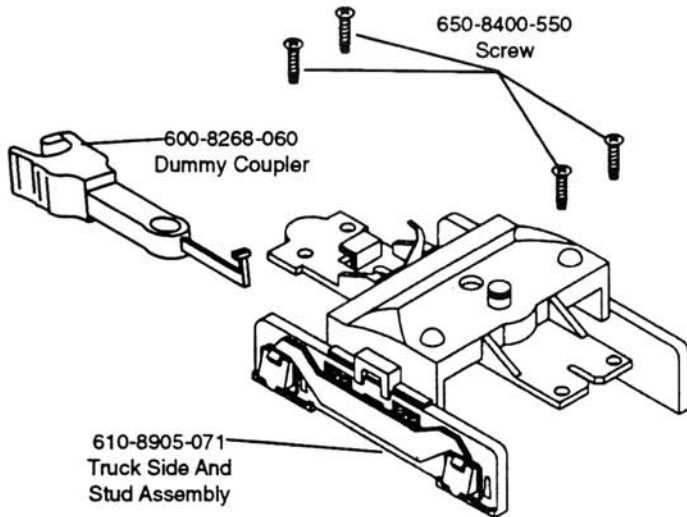

# NON-POWERED ALCO FA-2 DIESEL LOCOMOTIVE WITH HORN

(Page 1 of 2)

**LIONEL**

S27:2-1  
(B-56)

610-8923-102 FRONT DUMMY TRUCK ALCO STYLE  
 610-8902-102 FRONT DUMMY TRUCK BLOMBERG STYLE  
 610-8923-251 REAR DUMMY TRUCK ALCO STYLE  
 610-8269-251 REAR DUMMY TRUCK BLOMBERG STYLE

(Page 2 of 2)

Alco Style Shown, For Breakdown  
 Of Blomberg Style Refer To  
 Supplement 13 Page S13:1-2.

610-8918-151 DUMMY TRUCK & WHEEL ASSEMBLY