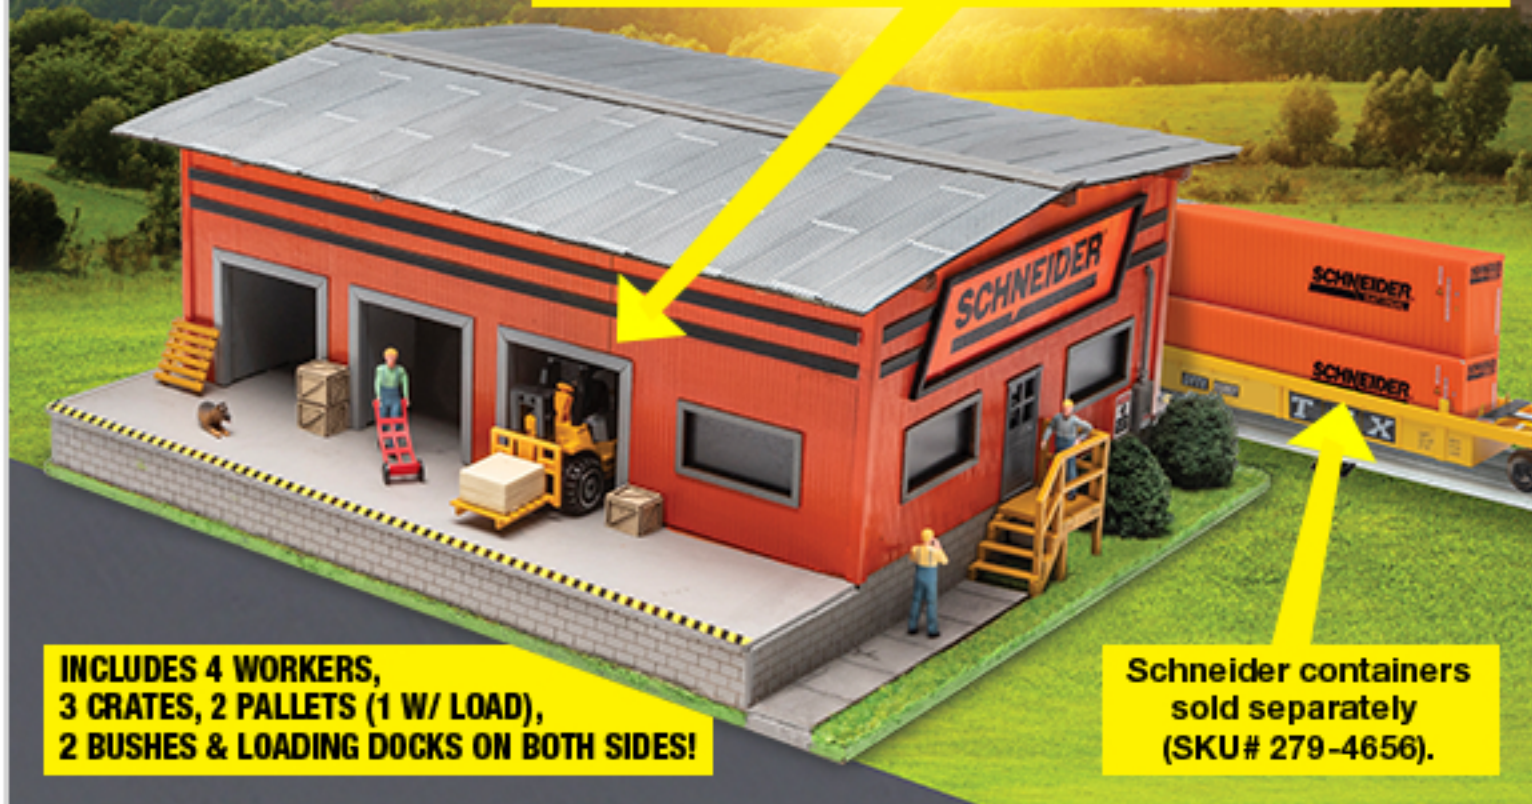

ATTENTION: IN THE EVENT WE RUN OUT, WE WILL AUTOMATICALLY SUBSTITUTE A LIGHTED VETER SASH & DOOR TRUCK (279-4609)

**\$29.99
VALUE!**

**WORKING
HEADLIGHTS
& TAILLIGHTS!**

1:48 Scale Plug & Play Lighted Ford® Atlas® Roofing (279-4607)

[Click to Shop Qualifying Items ▶](#)

This Online Only Offer Ends Monday, February 1, 2021.

ANIMATED FORKLIFT!

**INCLUDES 4 WORKERS,
3 CRATES, 2 PALLETS (1 W/ LOAD),
2 BUSHES & LOADING DOCKS ON BOTH SIDES!**

Schneider containers
sold separately
(SKU# 279-4656).

0 Scale Schneider Freight Building (279-5098)

If you've driven down the Interstate, you have probably seen the bright orange trailers of Schneider National. The Green Bay based trucking company first hit the road in 1935, and they have evolved with the times. Today, they are a key player in the transport market. Whether the job calls for local or long haul trucking, less-than-truckload jobs, intermodal movement, or international cargo, Schneider can handle it.

The Schneider Freight Building is a fully assembled and decorated freight loading facility designed to serve trucks or freight cars. The structure's footprint is 14" x 11-1/2" and it rises 5-3/4 inches high. Each side has a loading dock with three open doorways for transfer of cargo. The highlight of this building is an animated forklift that comes in and out of the doorway. Jack the German shepherd is keeping an eye on one loading dock.