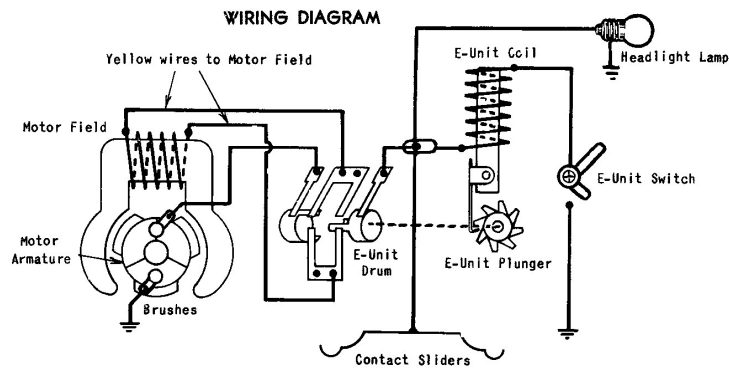

"O-27" TENDERS

No. 1688T - 1688W - 1689T - 1689W - 2689T - 2689W

PRICE	PART No.	DESCRIPTION	LOCATION
\$.85	1688T-6	Body	
.20	CP-12	Coupler, Manual—Used on 1689T, 1689W	
.20	1688T-8	Coupler, Manual	
.10	1688T-3	Used on 1688T, 1688W	
.65	1688T-9	Drawbar	
.65	1689W-3	Frame Used on 1688T, 1688W	
.65	2689W-2	Frame Used on 1689T	
.65	2689T-3	Frame Used on 1689W, 2689W, 2689WX	
.65	2689T-3	Frame Used on 2689T, 2689TX	

1688E Loco Parts List-1937

- 250E-33N stanchions, handrail
- 1689E-24 pilot trucks, front
- 1689E-26 pilot trucks, rear
- 1661-7 wheel
- 1661-8 wheel axle
- 1688E-6 wheel
- 1661-26 wheel and axle assembly
- 1688E-16 wheel and axle assembly