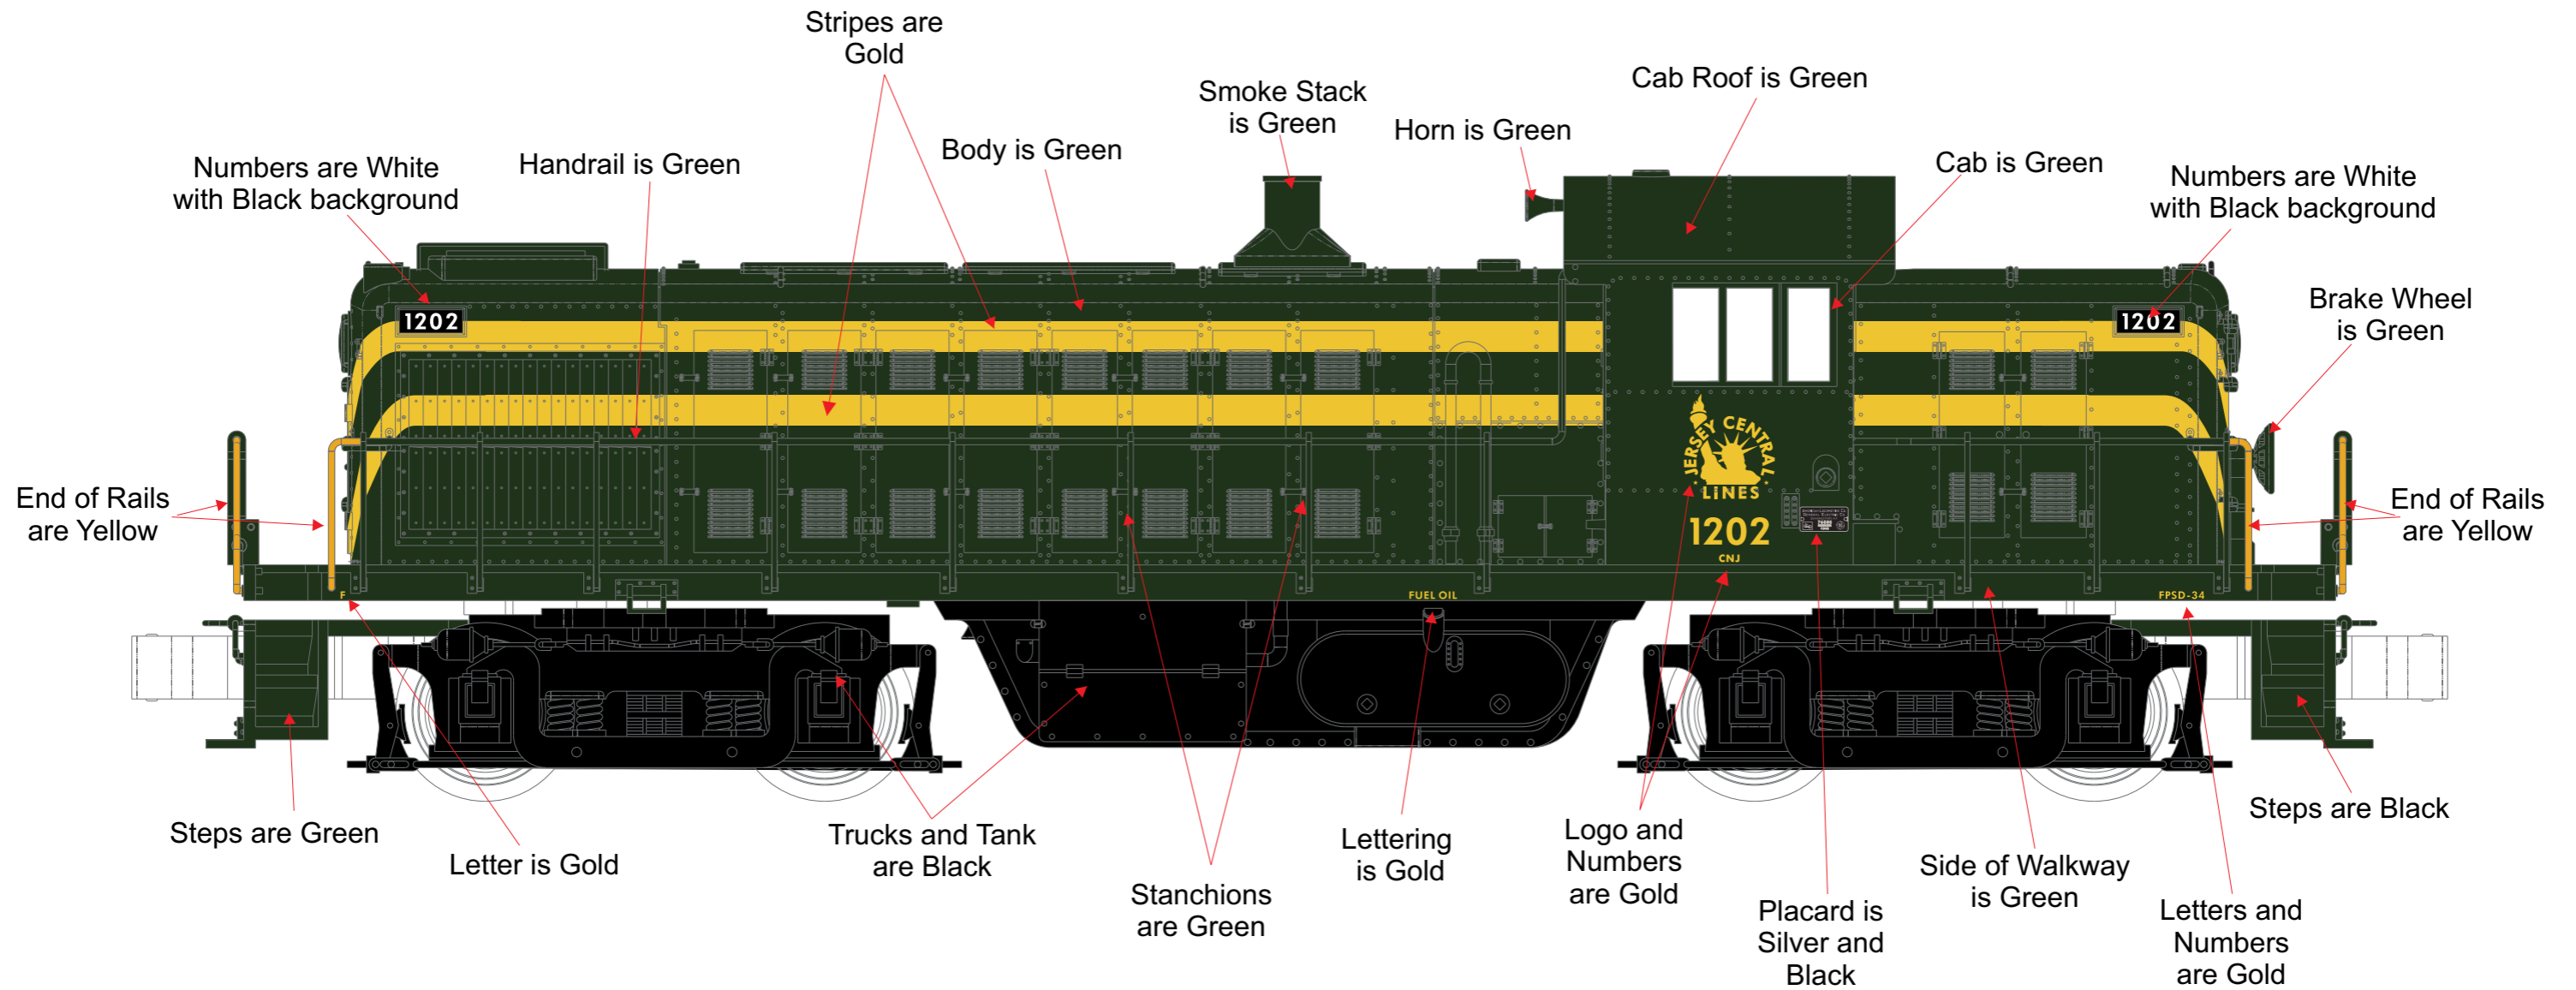

RailKing - 2021 Special Projects Patrick's Trains Jersey Central RS-1 Diesel Engine (30-20877-1) Side View (7/13/2021)

Item 30-20878-1

1204
1204

PROPERTY OF M.T.H. ELECTRIC TRAINS - CONFIDENTIAL

<u>Color Guide</u>	<u>Color Priority</u>
Black = Standard Black (MT 001-1000)	N/A
White = Standard White (MT 009-1314)	N/A
Green = Jersey Central Green (MT 005-1700)	2
Gold = PRR Dulux Gold (MT 014-1610)	2
Yellow = Signal Yellow (MT 011-1358)	1
Silver = Standard Silver (MT-012-1206)	1

RailKing - 2021 Special Projects Patrick's Trains

Jersey Central RS-1 Diesel Engine (30-20877-1)

Reversed View

(7/13/2021)

Item 30-20878-1

PROPERTY OF M.T.H. ELECTRIC TRAINS - CONFIDENTIAL

Color Guide	Color Priority
Black = Standard Black (MT 001-1000)	N/A
White = Standard White (MT 009-1314)	N/A
Green = Jersey Central Green (MT 005-1700)	2
Gold = PRR Dulux Gold (MT 014-1610)	2
Yellow = Signal Yellow (MT 011-1358)	1
Silver = Standard Silver (MT-012-1206)	1

RailKing - 2021 Special Projects Patrick's Trains Jersey Central RS-1 Diesel Engine (30-20877-1) End View (7/13/2021)

1204

PROPERTY OF M.T.H. ELECTRIC TRAINS - CONFIDENTIAL

Color Guide	Color Priority
Black = Standard Black (MT 001-1000)	N/A
White = Standard White (MT 009-1314)	N/A
Green = Jersey Central Green (MT 005-1700)	2
Gold = PRR Dulux Gold (MT 014-1610)	2
Yellow = Signal Yellow (MT 011-1358)	1
Silver = Standard Silver (MT-012-1206)	1

RailKing - 2021 Special Projects Patrick's Trains

Jersey Central RS-1 Diesel Engine (30-20877-1)

Top View

(7/13/2021)

PROPERTY OF M.T.H. ELECTRIC TRAINS - CONFIDENTIAL

<u>Color Guide</u>	<u>Color Priority</u>
Black = Standard Black (MT 001-1000)	N/A
White = Standard White (MT 009-1314)	N/A
Green = Jersey Central Green (MT 005-1700)	2
Gold = PRR Dulux Gold (MT 014-1610)	2
Yellow = Signal Yellow (MT 011-1358)	1
Silver = Standard Silver (MT-012-1206)	1