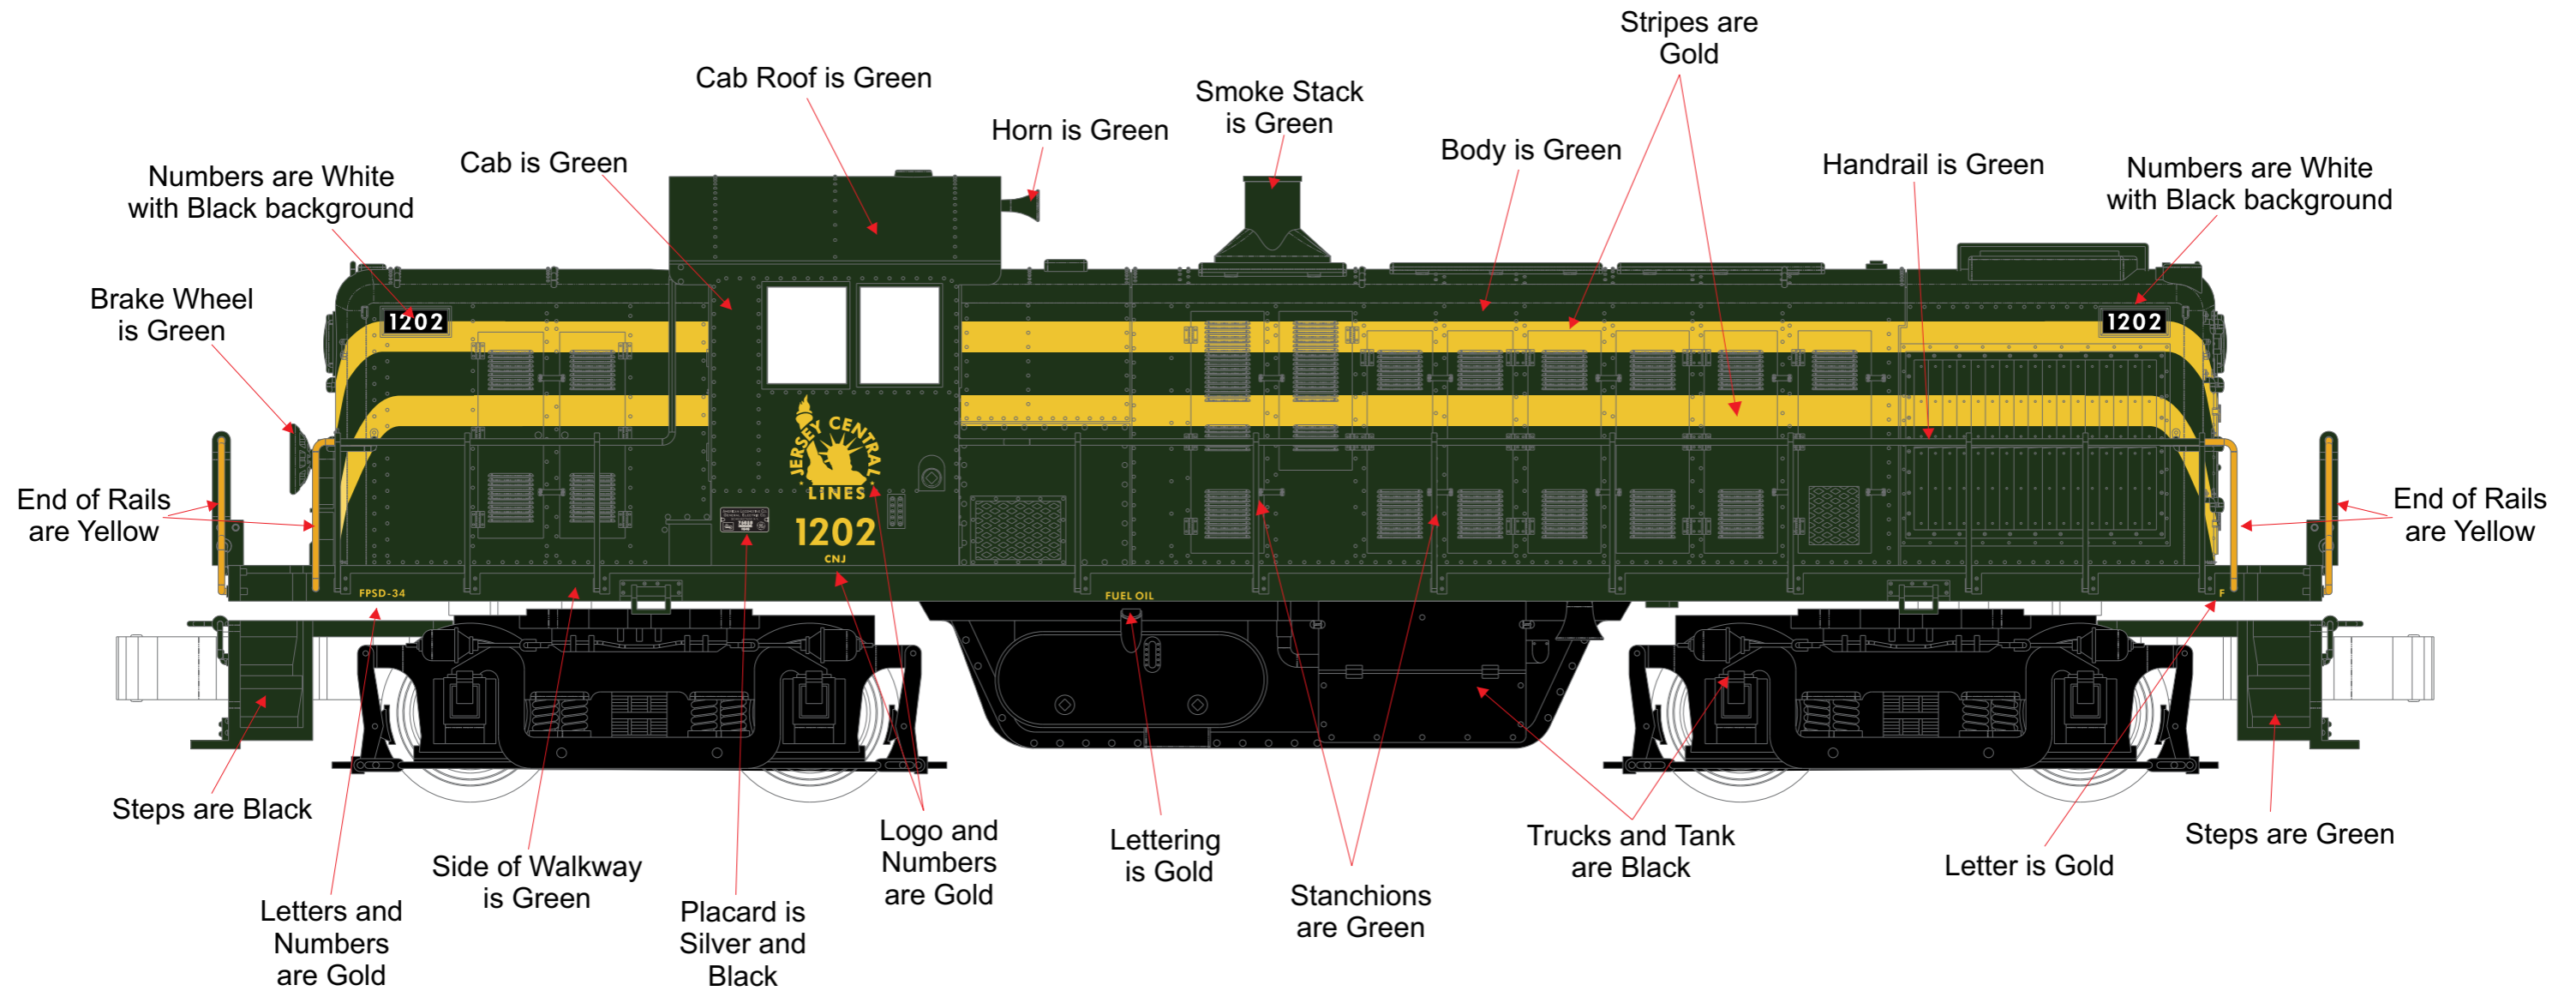

RailKing - 2021 Special Projects Patrick's Trains Jersey Central RS-1 Diesel Engine (30-20877-1) Side View (7/13/2021)

Item 30-20878-1

1204
1204

PROPERTY OF M.T.H. ELECTRIC TRAINS - CONFIDENTIAL

<u>Color Guide</u>	<u>Color Priority</u>
Black = Standard Black (MT 001-1000)	N/A
White = Standard White (MT 009-1314)	N/A
Green = Jersey Central Green (MT 005-1700)	2
Gold = PRR Dulux Gold (MT 014-1610)	2
Yellow = Signal Yellow (MT 011-1358)	1
Silver = Standard Silver (MT-012-1206)	1

RailKing - 2021 Special Projects Patrick's Trains

Jersey Central RS-1 Diesel Engine (30-20877-1)

Reversed View

(7/13/2021)

Item 30-20878-1

PROPERTY OF M.T.H. ELECTRIC TRAINS - CONFIDENTIAL

Color Guide	Color Priority
Black = Standard Black (MT 001-1000)	N/A
White = Standard White (MT 009-1314)	N/A
Green = Jersey Central Green (MT 005-1700)	2
Gold = PRR Dulux Gold (MT 014-1610)	2
Yellow = Signal Yellow (MT 011-1358)	1
Silver = Standard Silver (MT-012-1206)	1

RailKing - 2021 Special Projects Patrick's Trains Jersey Central RS-1 Diesel Engine (30-20877-1) End View (7/13/2021)

1204

PROPERTY OF M.T.H. ELECTRIC TRAINS - CONFIDENTIAL

Color Guide	Color Priority
Black = Standard Black (MT 001-1000)	N/A
White = Standard White (MT 009-1314)	N/A
Green = Jersey Central Green (MT 005-1700)	2
Gold = PRR Dulux Gold (MT 014-1610)	2
Yellow = Signal Yellow (MT 011-1358)	1
Silver = Standard Silver (MT-012-1206)	1

RailKing - 2021 Special Projects Patrick's Trains

Jersey Central RS-1 Diesel Engine (30-20877-1)

Top View

(7/13/2021)

PROPERTY OF M.T.H. ELECTRIC TRAINS - CONFIDENTIAL

<u>Color Guide</u>	<u>Color Priority</u>
Black = Standard Black (MT 001-1000)	N/A
White = Standard White (MT 009-1314)	N/A
Green = Jersey Central Green (MT 005-1700)	2
Gold = PRR Dulux Gold (MT 014-1610)	2
Yellow = Signal Yellow (MT 011-1358)	1
Silver = Standard Silver (MT-012-1206)	1