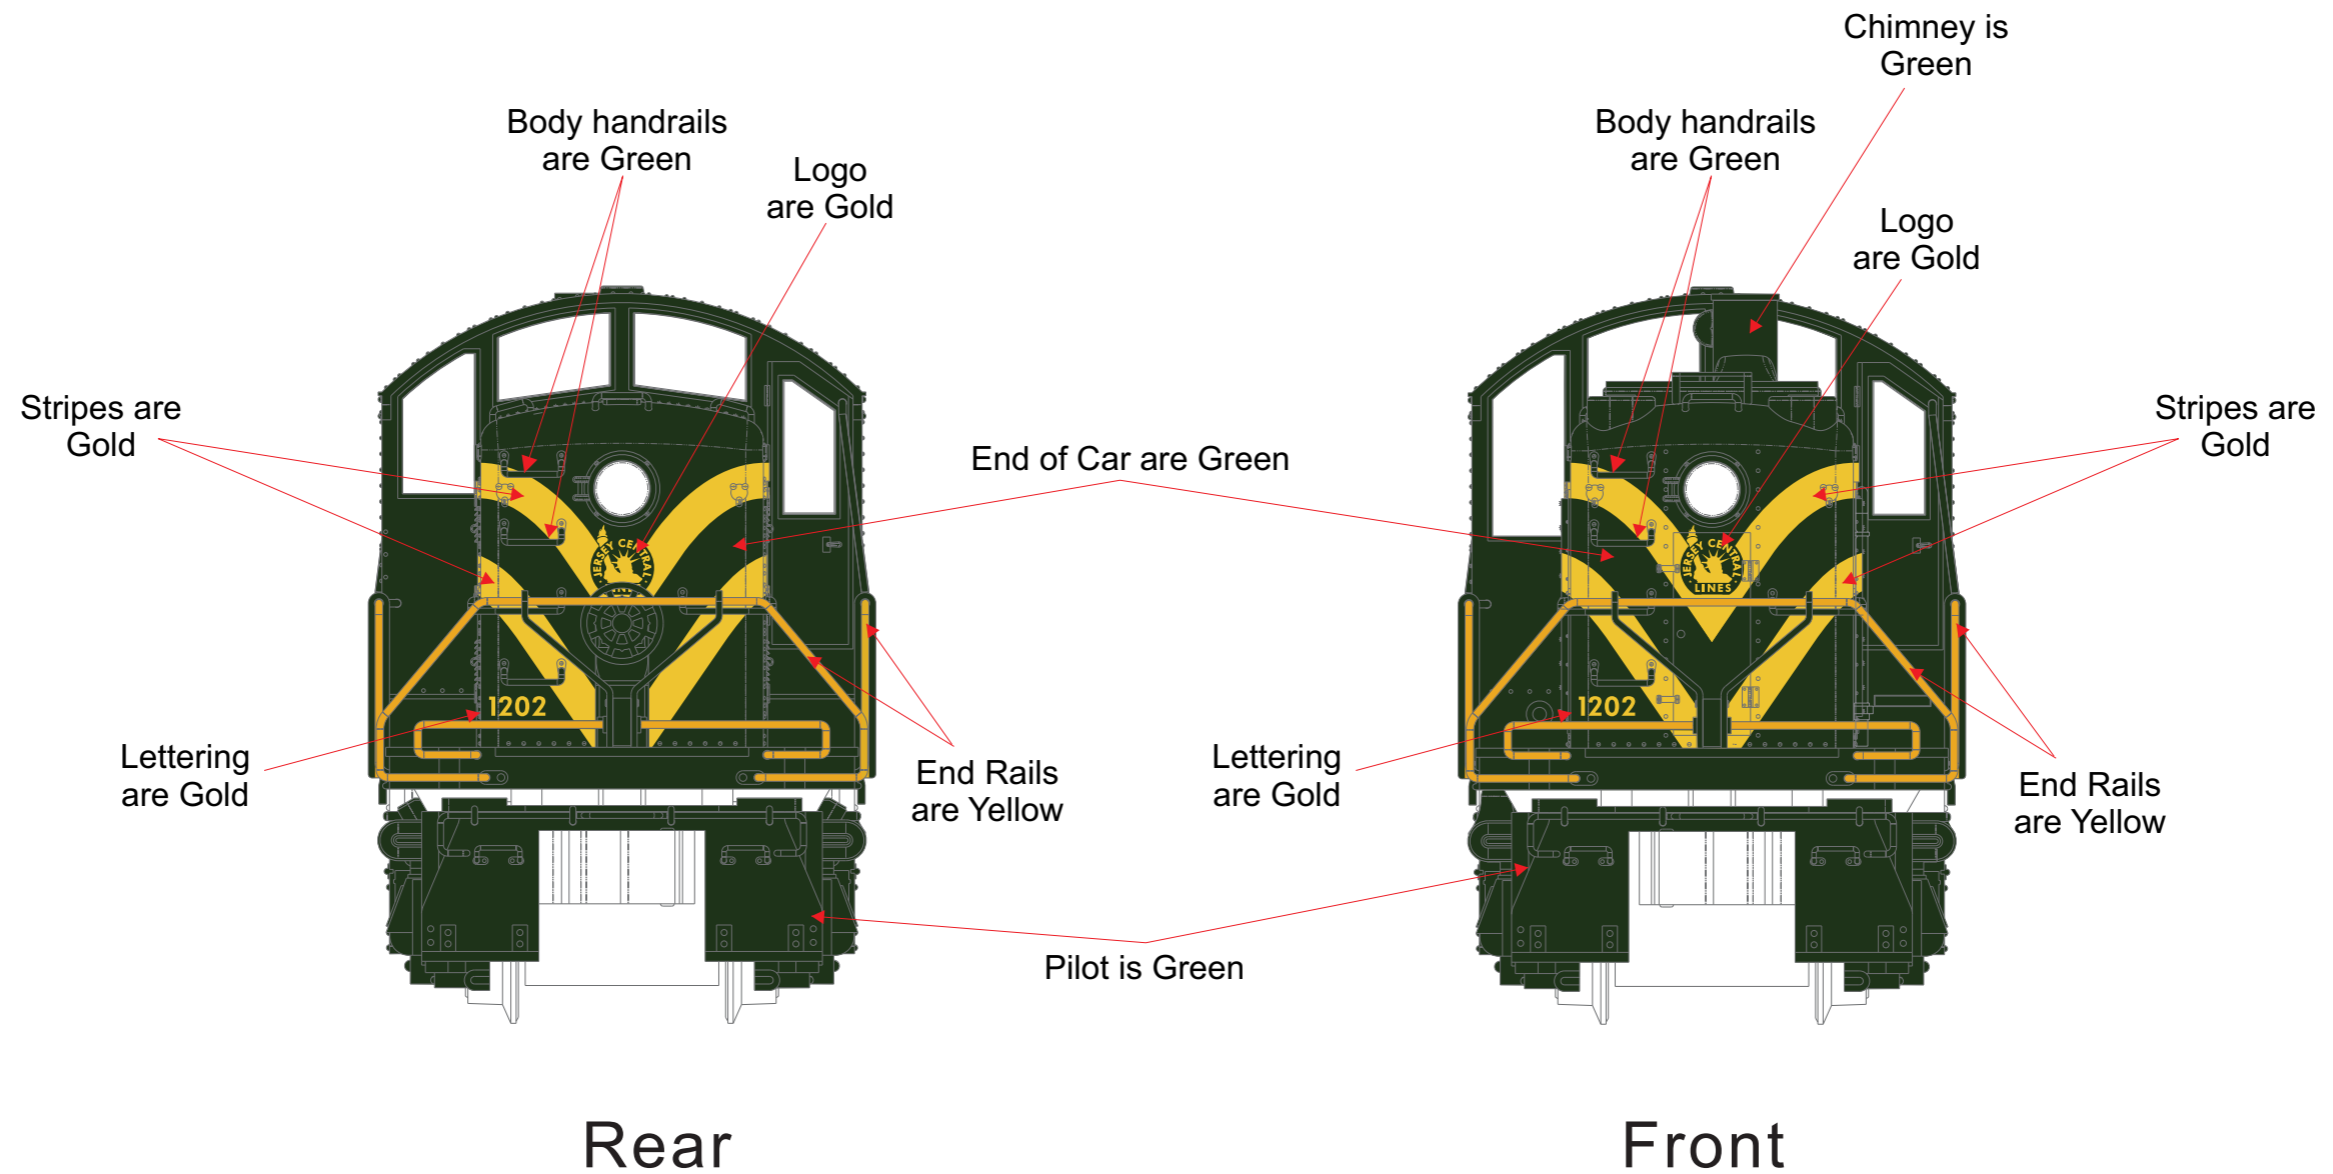

RailKing - 2021 Special Projects Patrick's Trains Jersey Central RS-1 Diesel Engine (30-20877-1) Side View (7/13/2021)

Item 30-20878-1

1204
1204

PROPERTY OF M.T.H. ELECTRIC TRAINS - CONFIDENTIAL

<u>Color Guide</u>	<u>Color Priority</u>
Black = Standard Black (MT 001-1000)	N/A
White = Standard White (MT 009-1314)	N/A
Green = Jersey Central Green (MT 005-1700)	2
Gold = PRR Dulux Gold (MT 014-1610)	2
Yellow = Signal Yellow (MT 011-1358)	1
Silver = Standard Silver (MT-012-1206)	1

RailKing - 2021 Special Projects Patrick's Trains

Jersey Central RS-1 Diesel Engine (30-20877-1)

Reversed View

(7/13/2021)

Item 30-20878-1

PROPERTY OF M.T.H. ELECTRIC TRAINS - CONFIDENTIAL

Color Guide	Color Priority
Black = Standard Black (MT 001-1000)	N/A
White = Standard White (MT 009-1314)	N/A
Green = Jersey Central Green (MT 005-1700)	2
Gold = PRR Dulux Gold (MT 014-1610)	2
Yellow = Signal Yellow (MT 011-1358)	1
Silver = Standard Silver (MT-012-1206)	1

RailKing - 2021 Special Projects Patrick's Trains Jersey Central RS-1 Diesel Engine (30-20877-1) End View (7/13/2021)

1204

PROPERTY OF M.T.H. ELECTRIC TRAINS - CONFIDENTIAL

Color Guide	Color Priority
Black = Standard Black (MT 001-1000)	N/A
White = Standard White (MT 009-1314)	N/A
Green = Jersey Central Green (MT 005-1700)	2
Gold = PRR Dulux Gold (MT 014-1610)	2
Yellow = Signal Yellow (MT 011-1358)	1
Silver = Standard Silver (MT-012-1206)	1

RailKing - 2021 Special Projects Patrick's Trains

Jersey Central RS-1 Diesel Engine (30-20877-1)

Top View

(7/13/2021)

PROPERTY OF M.T.H. ELECTRIC TRAINS - CONFIDENTIAL

<u>Color Guide</u>	<u>Color Priority</u>
Black = Standard Black (MT 001-1000)	N/A
White = Standard White (MT 009-1314)	N/A
Green = Jersey Central Green (MT 005-1700)	2
Gold = PRR Dulux Gold (MT 014-1610)	2
Yellow = Signal Yellow (MT 011-1358)	1
Silver = Standard Silver (MT-012-1206)	1