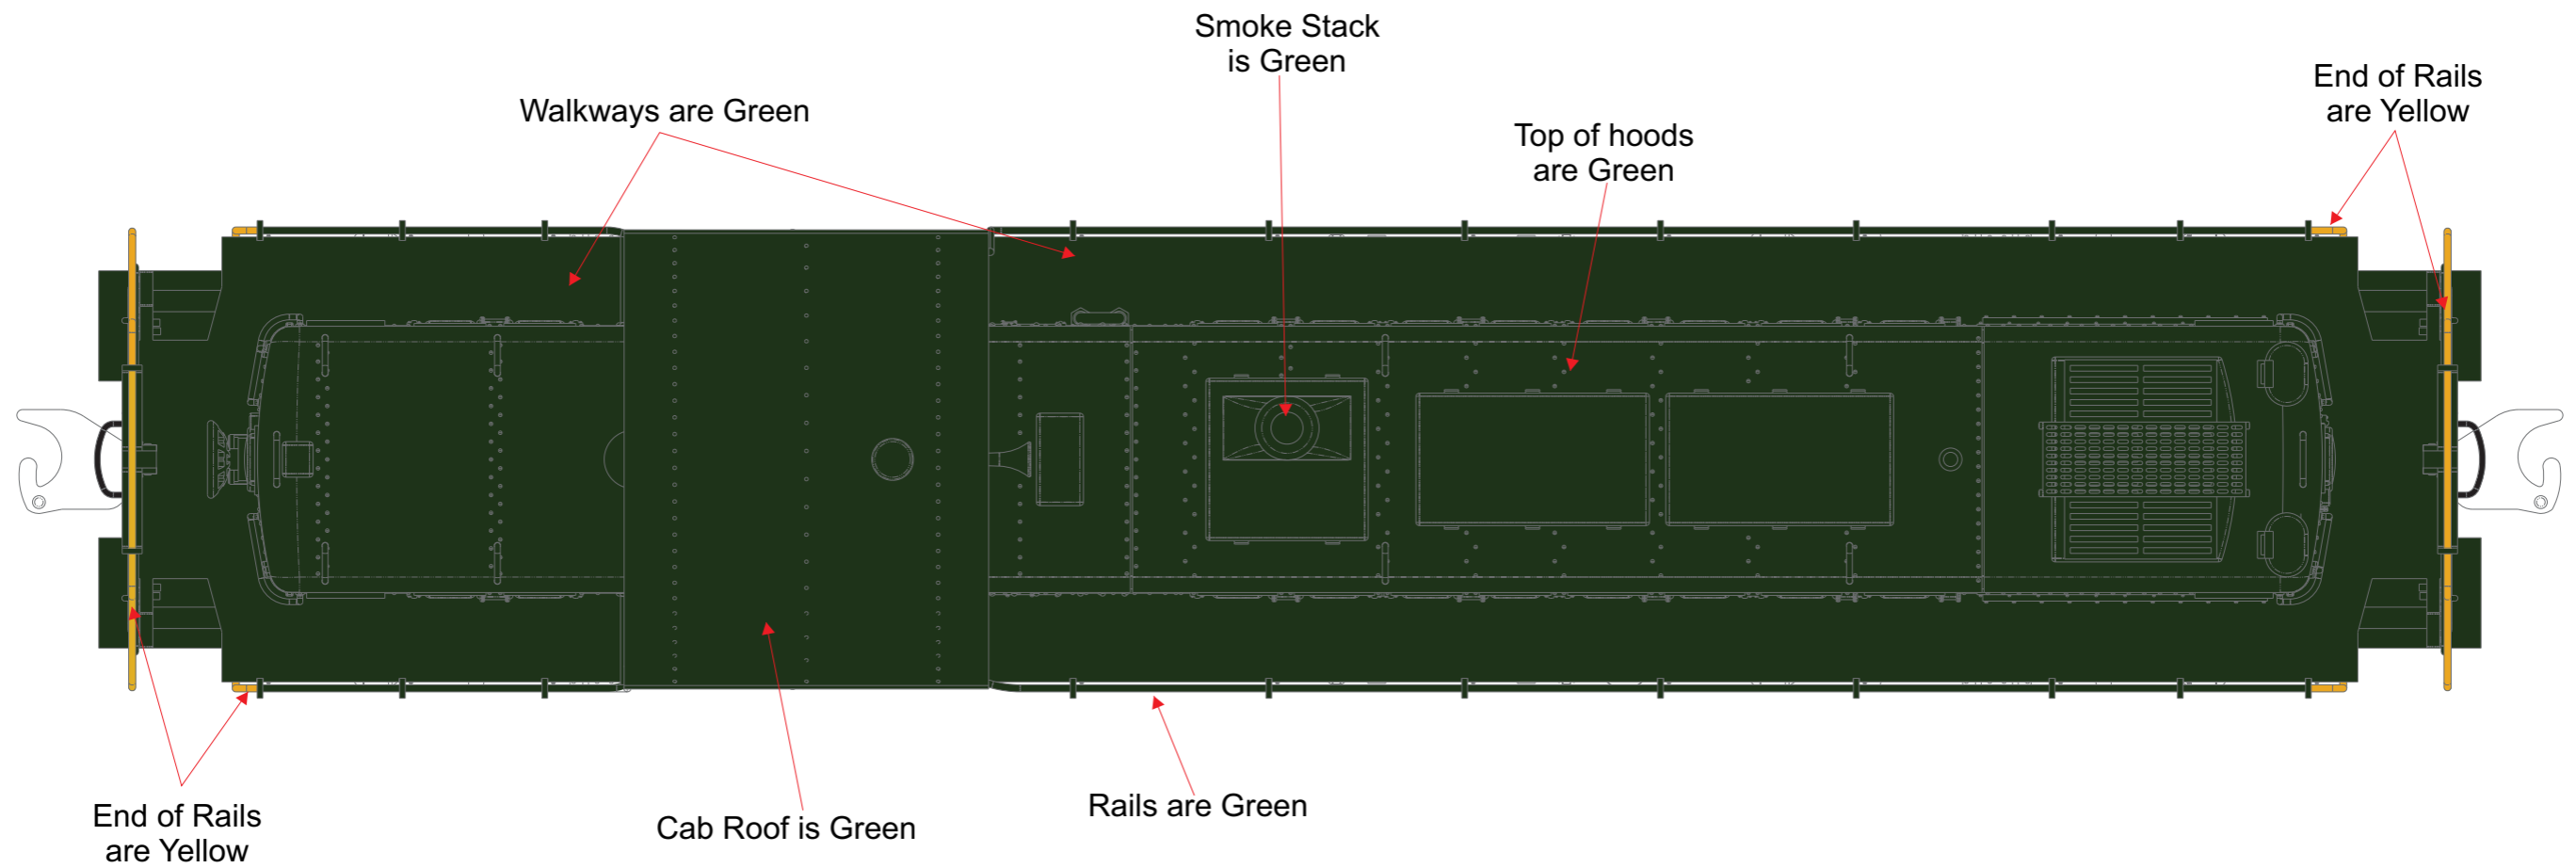

RailKing - 2021 Special Projects Patrick's Trains

Jersey Central RS-1 Diesel Engine (30-20877-1)

Top View

(7/13/2021)

PROPERTY OF M.T.H. ELECTRIC TRAINS - CONFIDENTIAL

<u>Color Guide</u>	<u>Color Priority</u>
Black = Standard Black (MT 001-1000)	N/A
White = Standard White (MT 009-1314)	N/A
Green = Jersey Central Green (MT 005-1700)	2
Gold = PRR Dulux Gold (MT 014-1610)	2
Yellow = Signal Yellow (MT 011-1358)	1
Silver = Standard Silver (MT-012-1206)	1