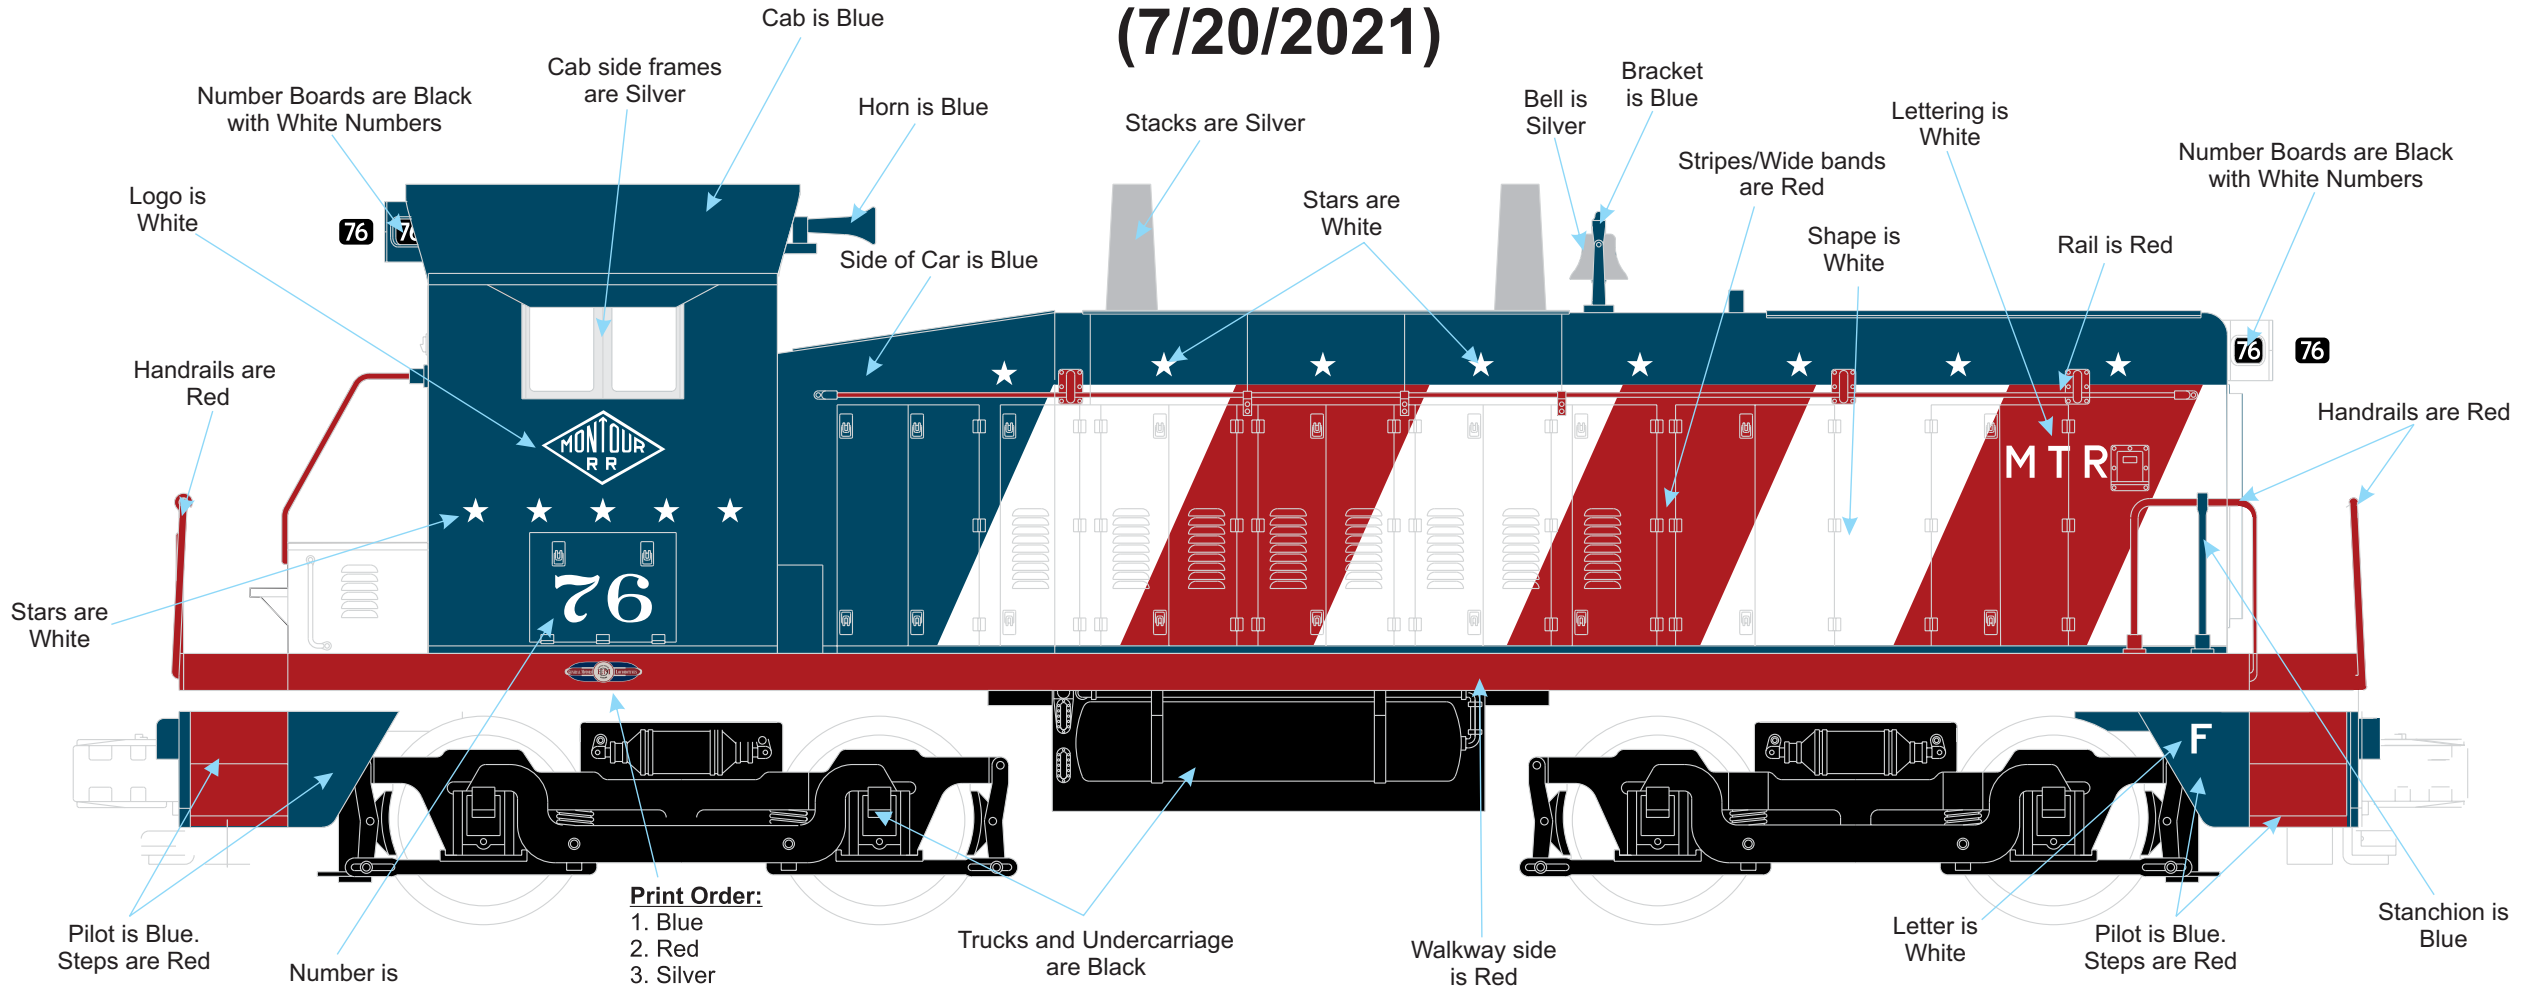

RailKing - 2021 Special Projects Patrick's Trains Montour (Bicentennial) SW9 Diesel Engine (30-20942-1)

Side View (7/20/2021)

Print Order:

1. Blue
2. Red
3. Silver
4. Black
5. Red Lettering

EMD Builder's Plate #1

RailKing - 2021 Special Projects Patrick's Trains Montour (Bicentennial) SW9 Diesel Engine (30-20942-1) Reversed View (7/20/2021)

EMD Builder's Plate #1

Color Guide	Color Priority
Red = Pantone 188C	1
Blue = Pantone 282C	1
Silver = Standard Silver (MT-012-1206)	1
Black = Standard Black (MT-001-100)	n/a

RailKing - 2021 Special Projects Patrick's Trains Montour (Bicentennial) SW9 Diesel Engine (30-20942-1)

End View (7/20/2021)

MTH ELECTRIC TRAINS - CONFIDENTIAL

Color Guide	Color Priority
Black = Standard Black (MT-001-1000)	N/A
White = Standard White (MT 009-1314)	N/A
Silver = Standard Silver (MT 012-1206)	1
Red = CB&Q Red (MT 008-1262)	1
Blue = CSX Blue (MT 002-1038)	1

RailKing - 2021 Special Projects Patrick's Trains

Montour (Bicentennial) SW9 Diesel Engine (30-20942-1)

Top View (7/20/2021)

MTH ELECTRIC TRAINS - CONFIDENTIAL

<u>Color Guide</u>	<u>Color Priority</u>
Black = Standard Black (MT-001-1000)	N/A
White = Standard White (MT 009-1314)	N/A
Silver = Standard Silver (MT 012-1206)	1
Red = CB&Q Red (MT 008-1262)	1
Blue = CSX Blue (MT 002-1038)	1