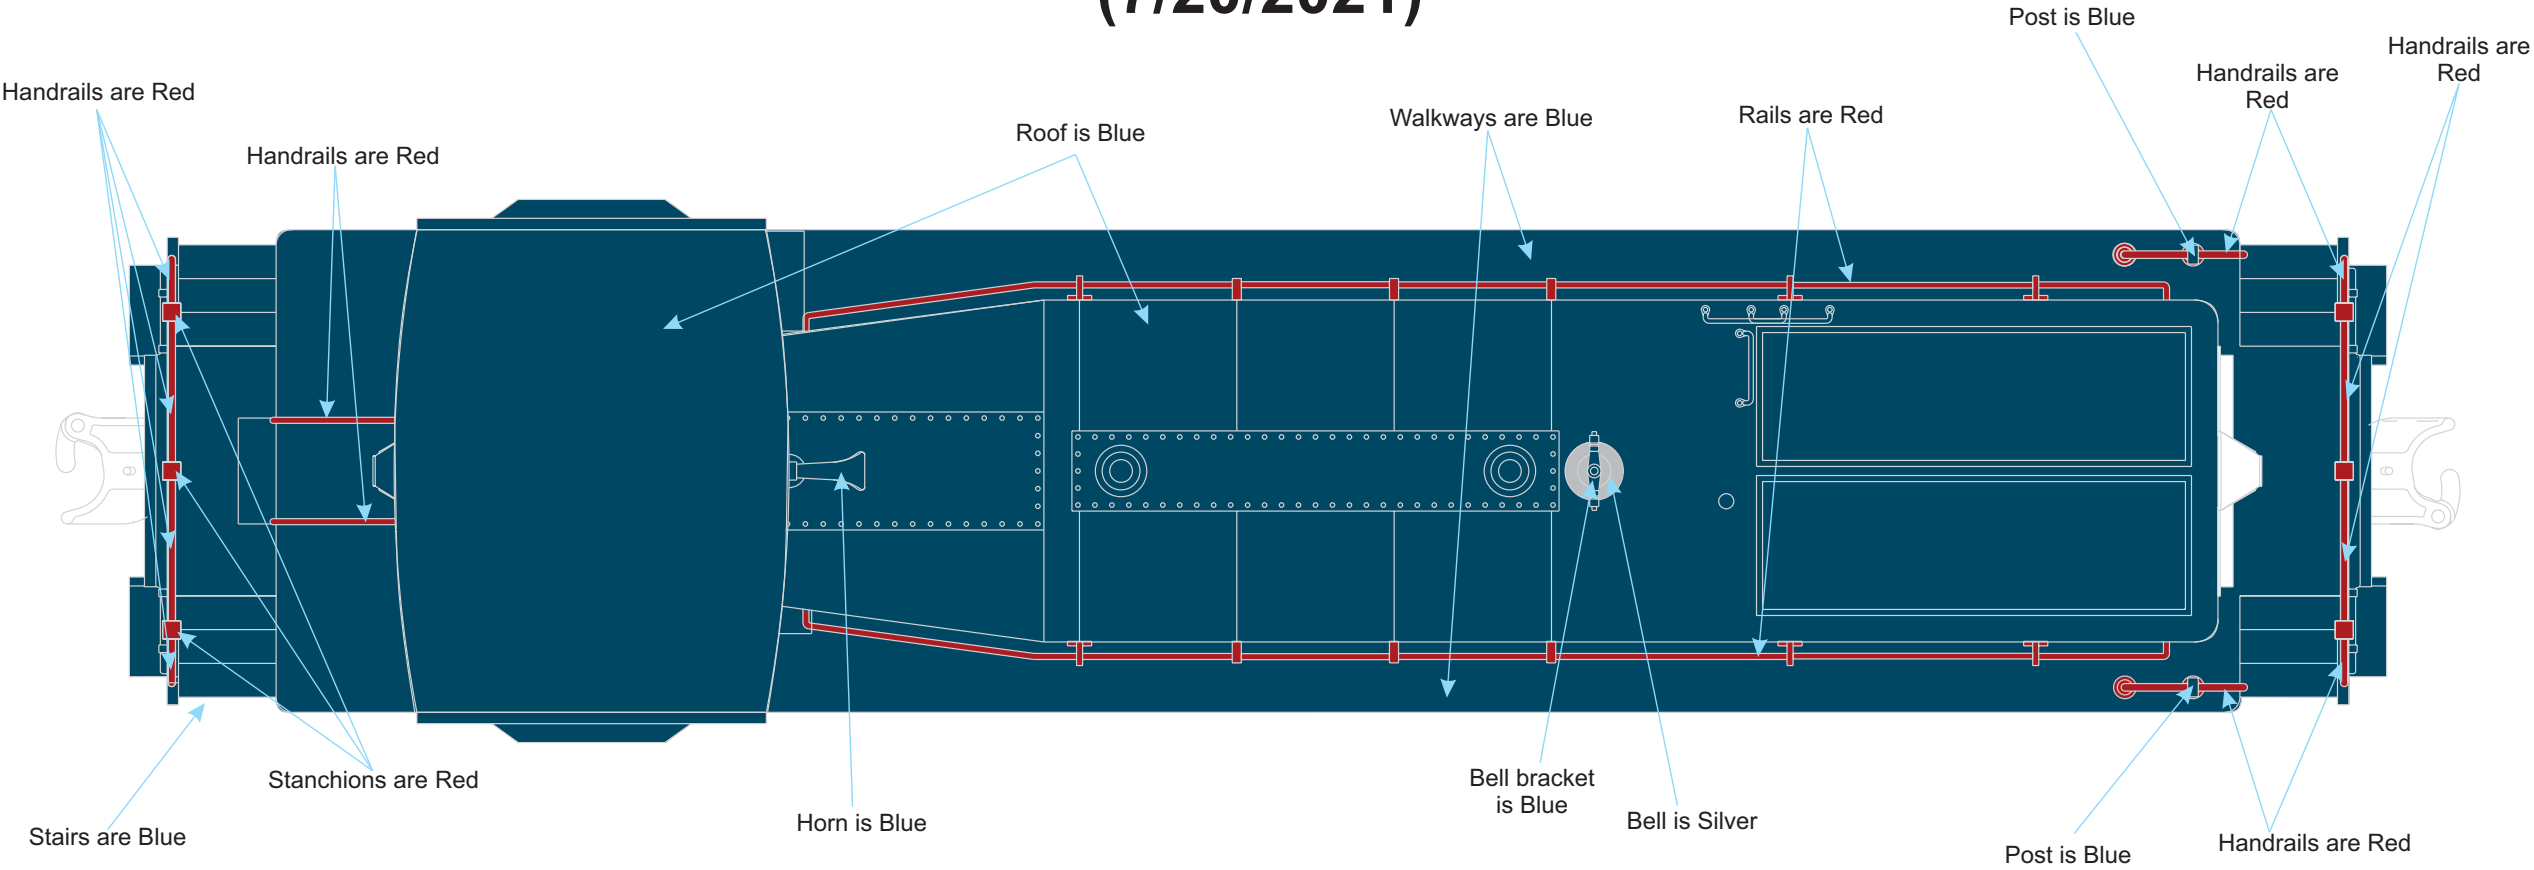

RailKing - 2021 Special Projects Patrick's Trains

Montour (Bicentennial) SW9 Diesel Engine (30-20942-1)

Top View (7/20/2021)

MTH ELECTRIC TRAINS - CONFIDENTIAL

<u>Color Guide</u>	<u>Color Priority</u>
Black = Standard Black (MT-001-1000)	N/A
White = Standard White (MT 009-1314)	N/A
Silver = Standard Silver (MT 012-1206)	1
Red = CB&Q Red (MT 008-1262)	1
Blue = CSX Blue (MT 002-1038)	1