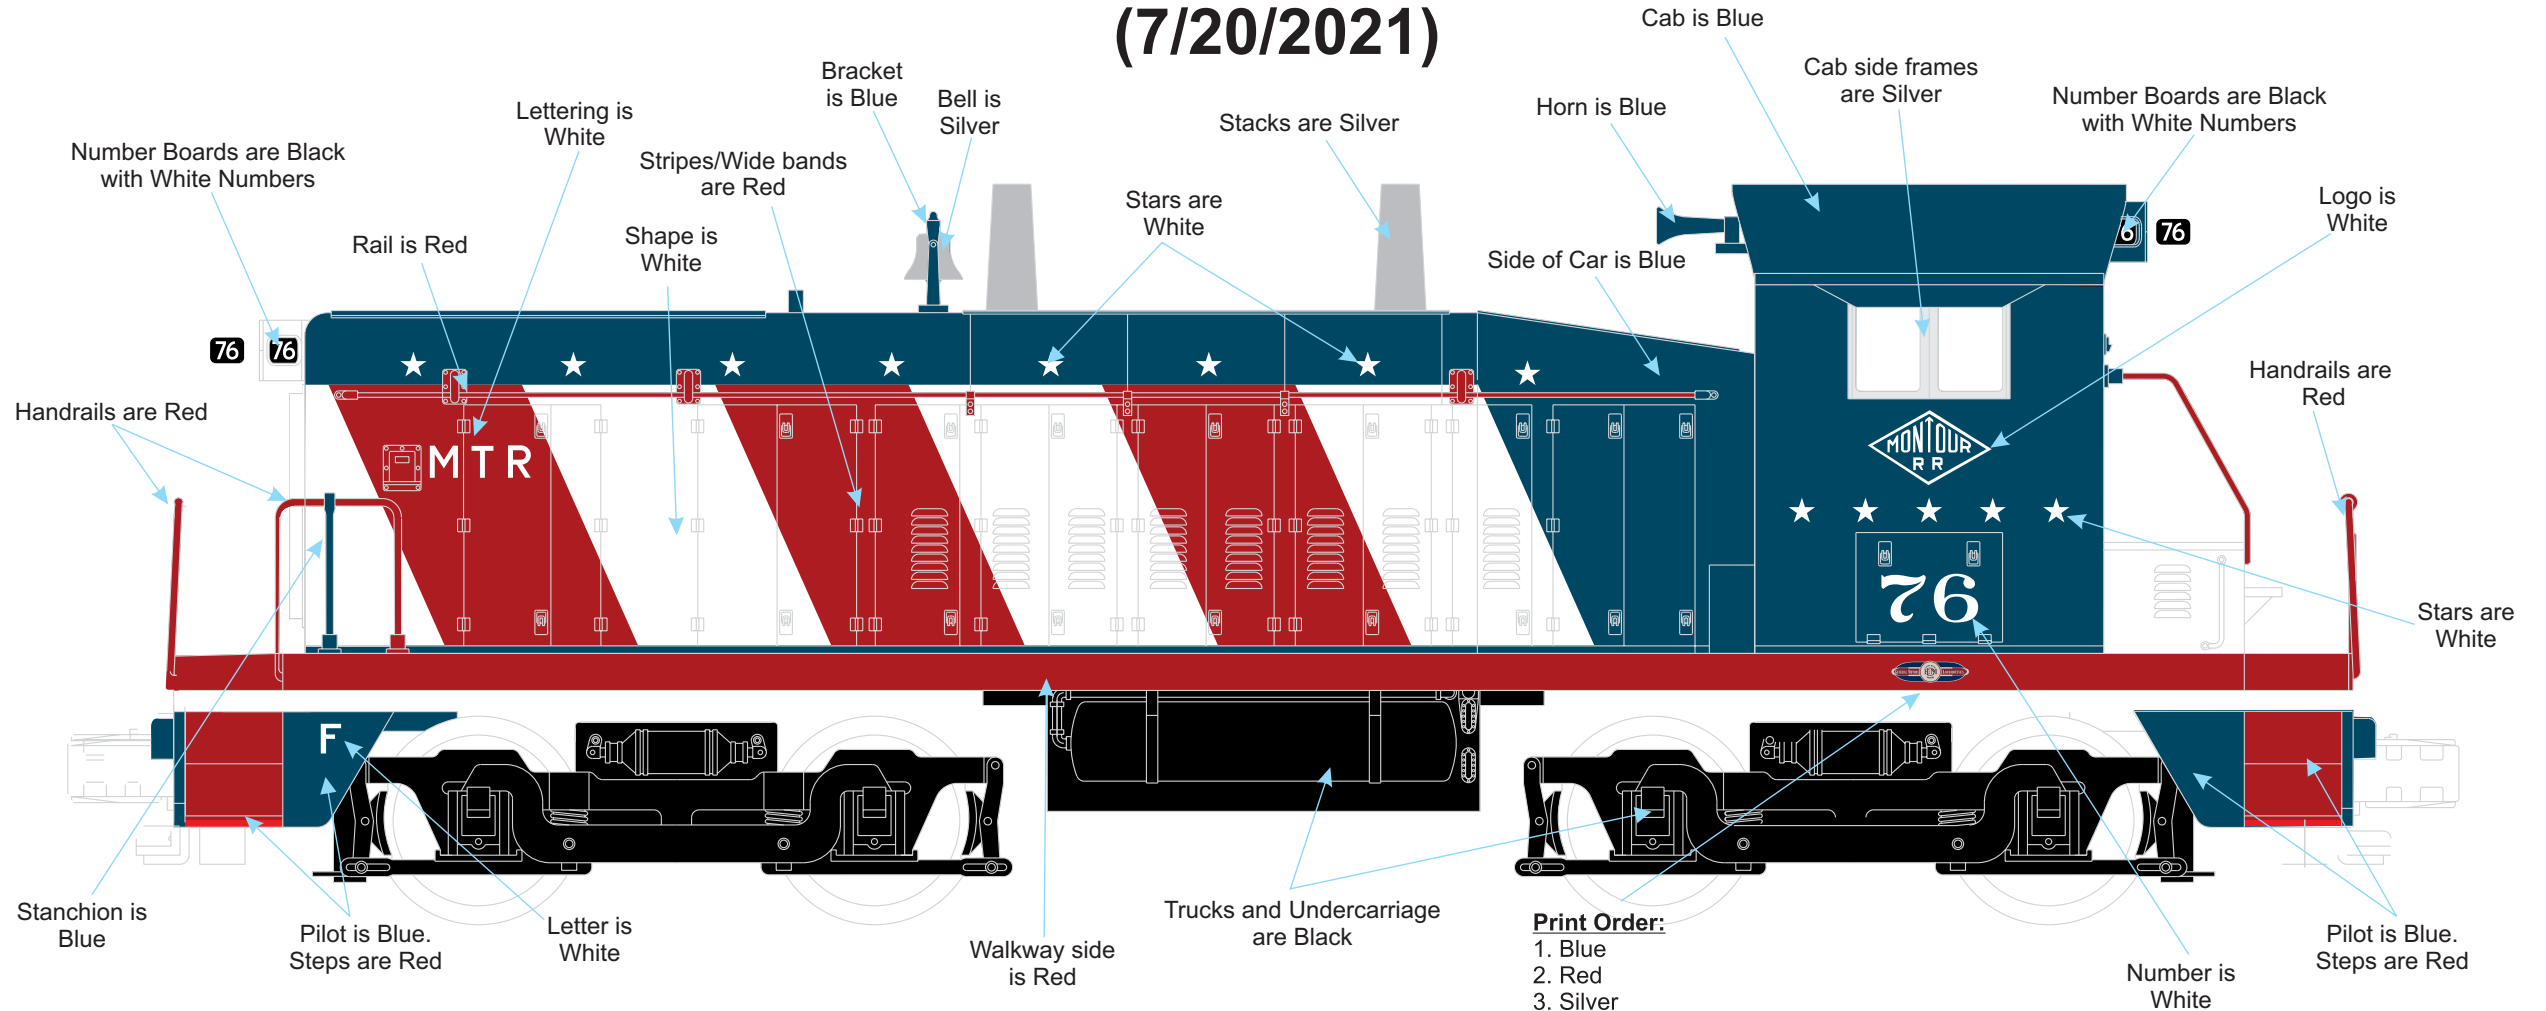

RailKing - 2021 Special Projects Patrick's Trains Montour (Bicentennial) SW9 Diesel Engine (30-20942-1)

Side View (7/20/2021)

Print Order:

1. Blue
2. Red
3. Silver
4. Black
5. Red Lettering

EMD Builder's Plate #1

RailKing - 2021 Special Projects Patrick's Trains Montour (Bicentennial) SW9 Diesel Engine (30-20942-1) Reversed View (7/20/2021)

EMD Builder's Plate #1

Color Guide	Color Priority
Red = Pantone 188C	1
Blue = Pantone 282C	1
Silver = Standard Silver (MT-012-1206)	1
Black = Standard Black (MT-001-100)	n/a

RailKing - 2021 Special Projects Patrick's Trains Montour (Bicentennial) SW9 Diesel Engine (30-20942-1)

End View (7/20/2021)

MTH ELECTRIC TRAINS - CONFIDENTIAL

Color Guide	Color Priority
Black = Standard Black (MT-001-1000)	N/A
White = Standard White (MT 009-1314)	N/A
Silver = Standard Silver (MT 012-1206)	1
Red = CB&Q Red (MT 008-1262)	1
Blue = CSX Blue (MT 002-1038)	1

RailKing - 2021 Special Projects Patrick's Trains

Montour (Bicentennial) SW9 Diesel Engine (30-20942-1)

Top View (7/20/2021)

MTH ELECTRIC TRAINS - CONFIDENTIAL

<u>Color Guide</u>	<u>Color Priority</u>
Black = Standard Black (MT-001-1000)	N/A
White = Standard White (MT 009-1314)	N/A
Silver = Standard Silver (MT 012-1206)	1
Red = CB&Q Red (MT 008-1262)	1
Blue = CSX Blue (MT 002-1038)	1