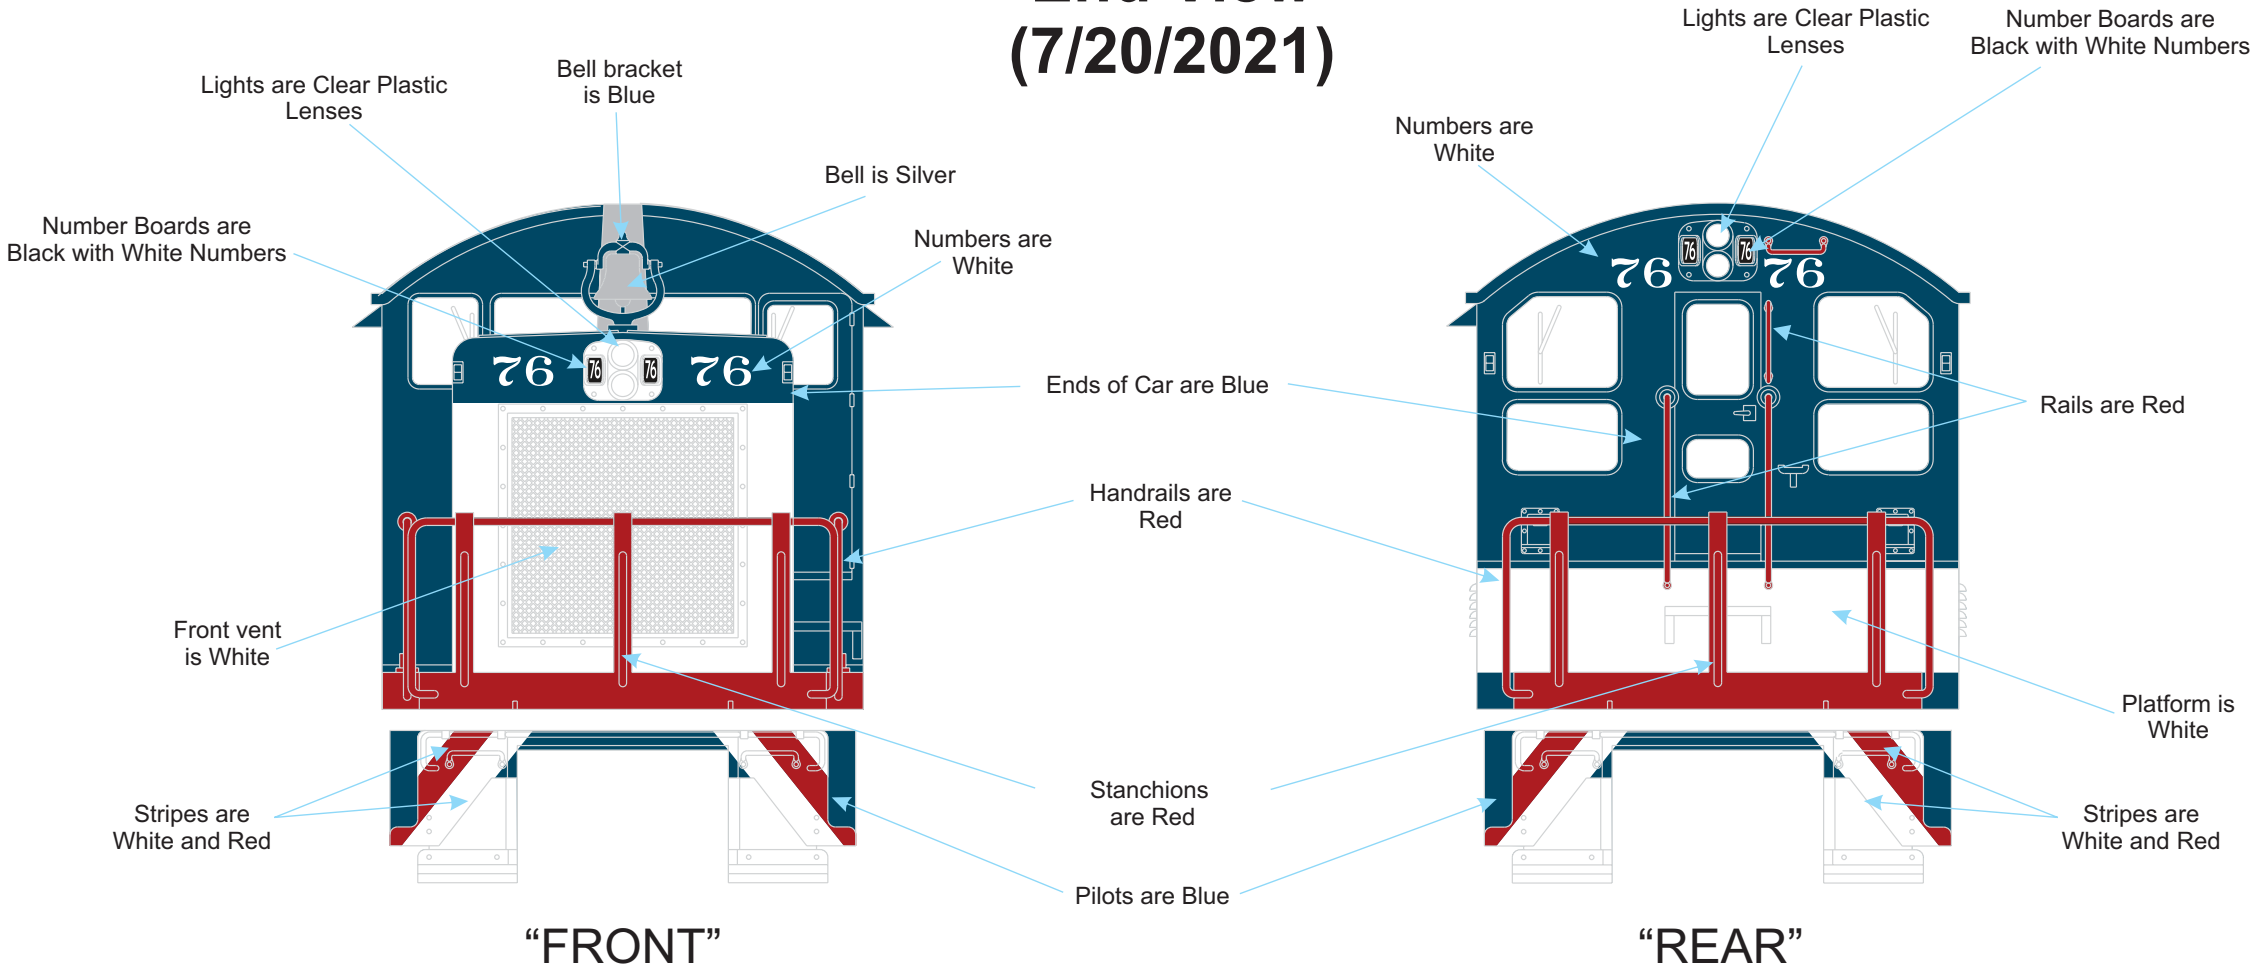

RailKing - 2021 Special Projects Patrick's Trains Montour (Bicentennial) SW9 Diesel Engine (30-20942-1)

End View (7/20/2021)

MTH ELECTRIC TRAINS - CONFIDENTIAL

Color Guide	Color Priority
Black = Standard Black (MT-001-1000)	N/A
White = Standard White (MT 009-1314)	N/A
Silver = Standard Silver (MT 012-1206)	1
Red = CB&Q Red (MT 008-1262)	1
Blue = CSX Blue (MT 002-1038)	1