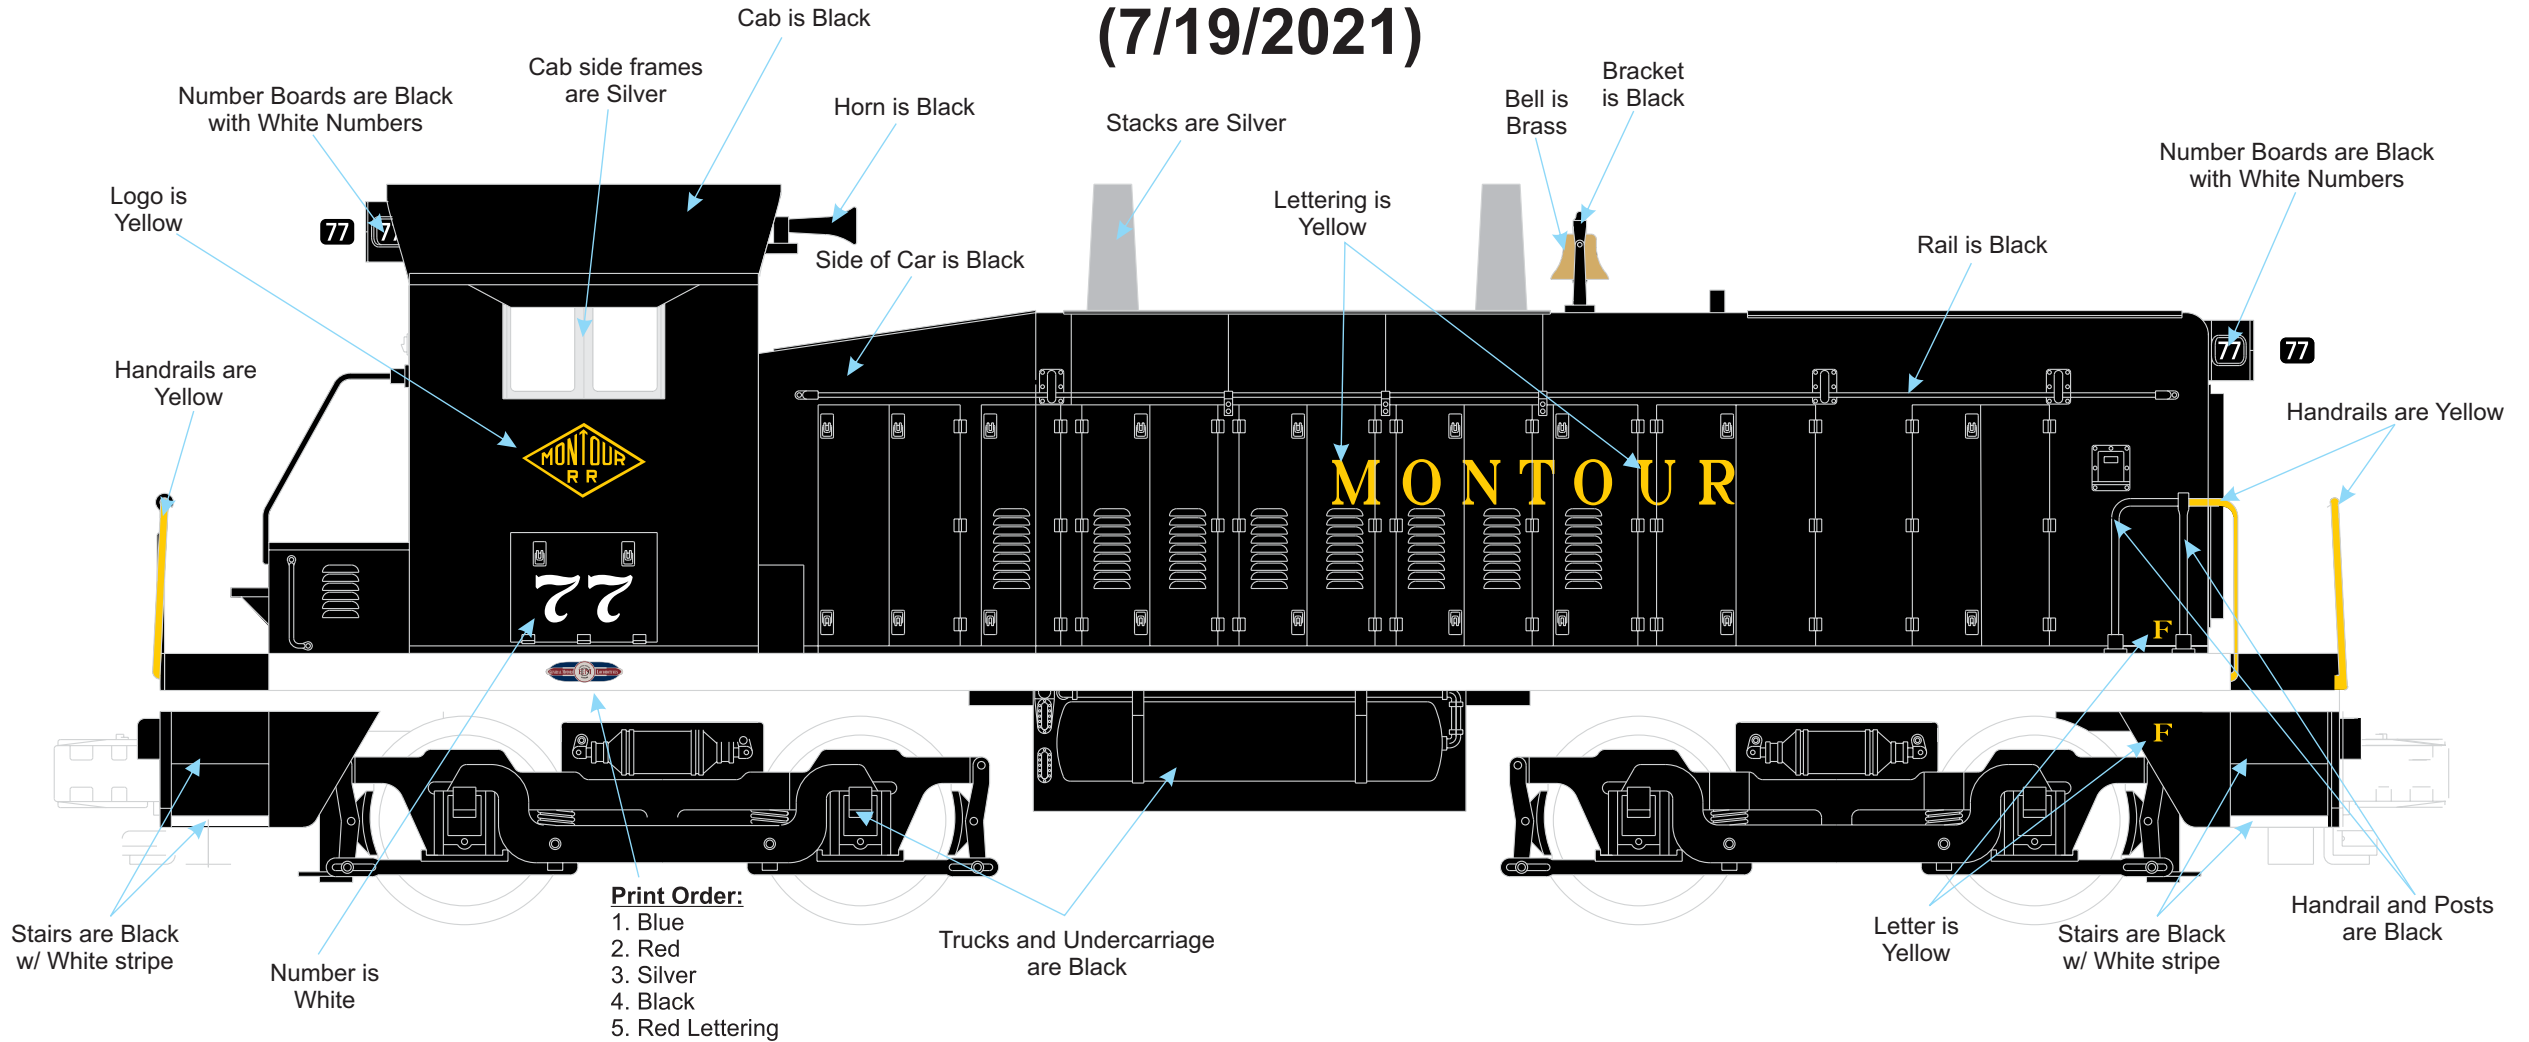

## Side View (7/19/2021)

**Print Order:**

1. Blue
2. Red
3. Silver
4. Black
5. Red Lettering

**EMD Builder's Plate #1**

Color Guide	Color Priority
Red = Pantone 188C	1
Blue = Pantone 282C	1
Silver = Standard Silver (MT-012-1206)	1
Black = Standard Black (MT-001-100)	n/a

# RailKing - 2021 Special Projects Patrick's Trains Montour (Black) SW9 Diesel Engine (30-20941-1) Reversed View (7/19/2021)

# RailKing - 2021 Special Projects Patrick's Trains Montour (Black) SW9 Diesel Engine (30-20941-1)

# RailKing - 2021 Special Projects Patrick's Trains Montour (Black) SW9 Diesel Engine (30-20941-1) Top View (7/19/2021)