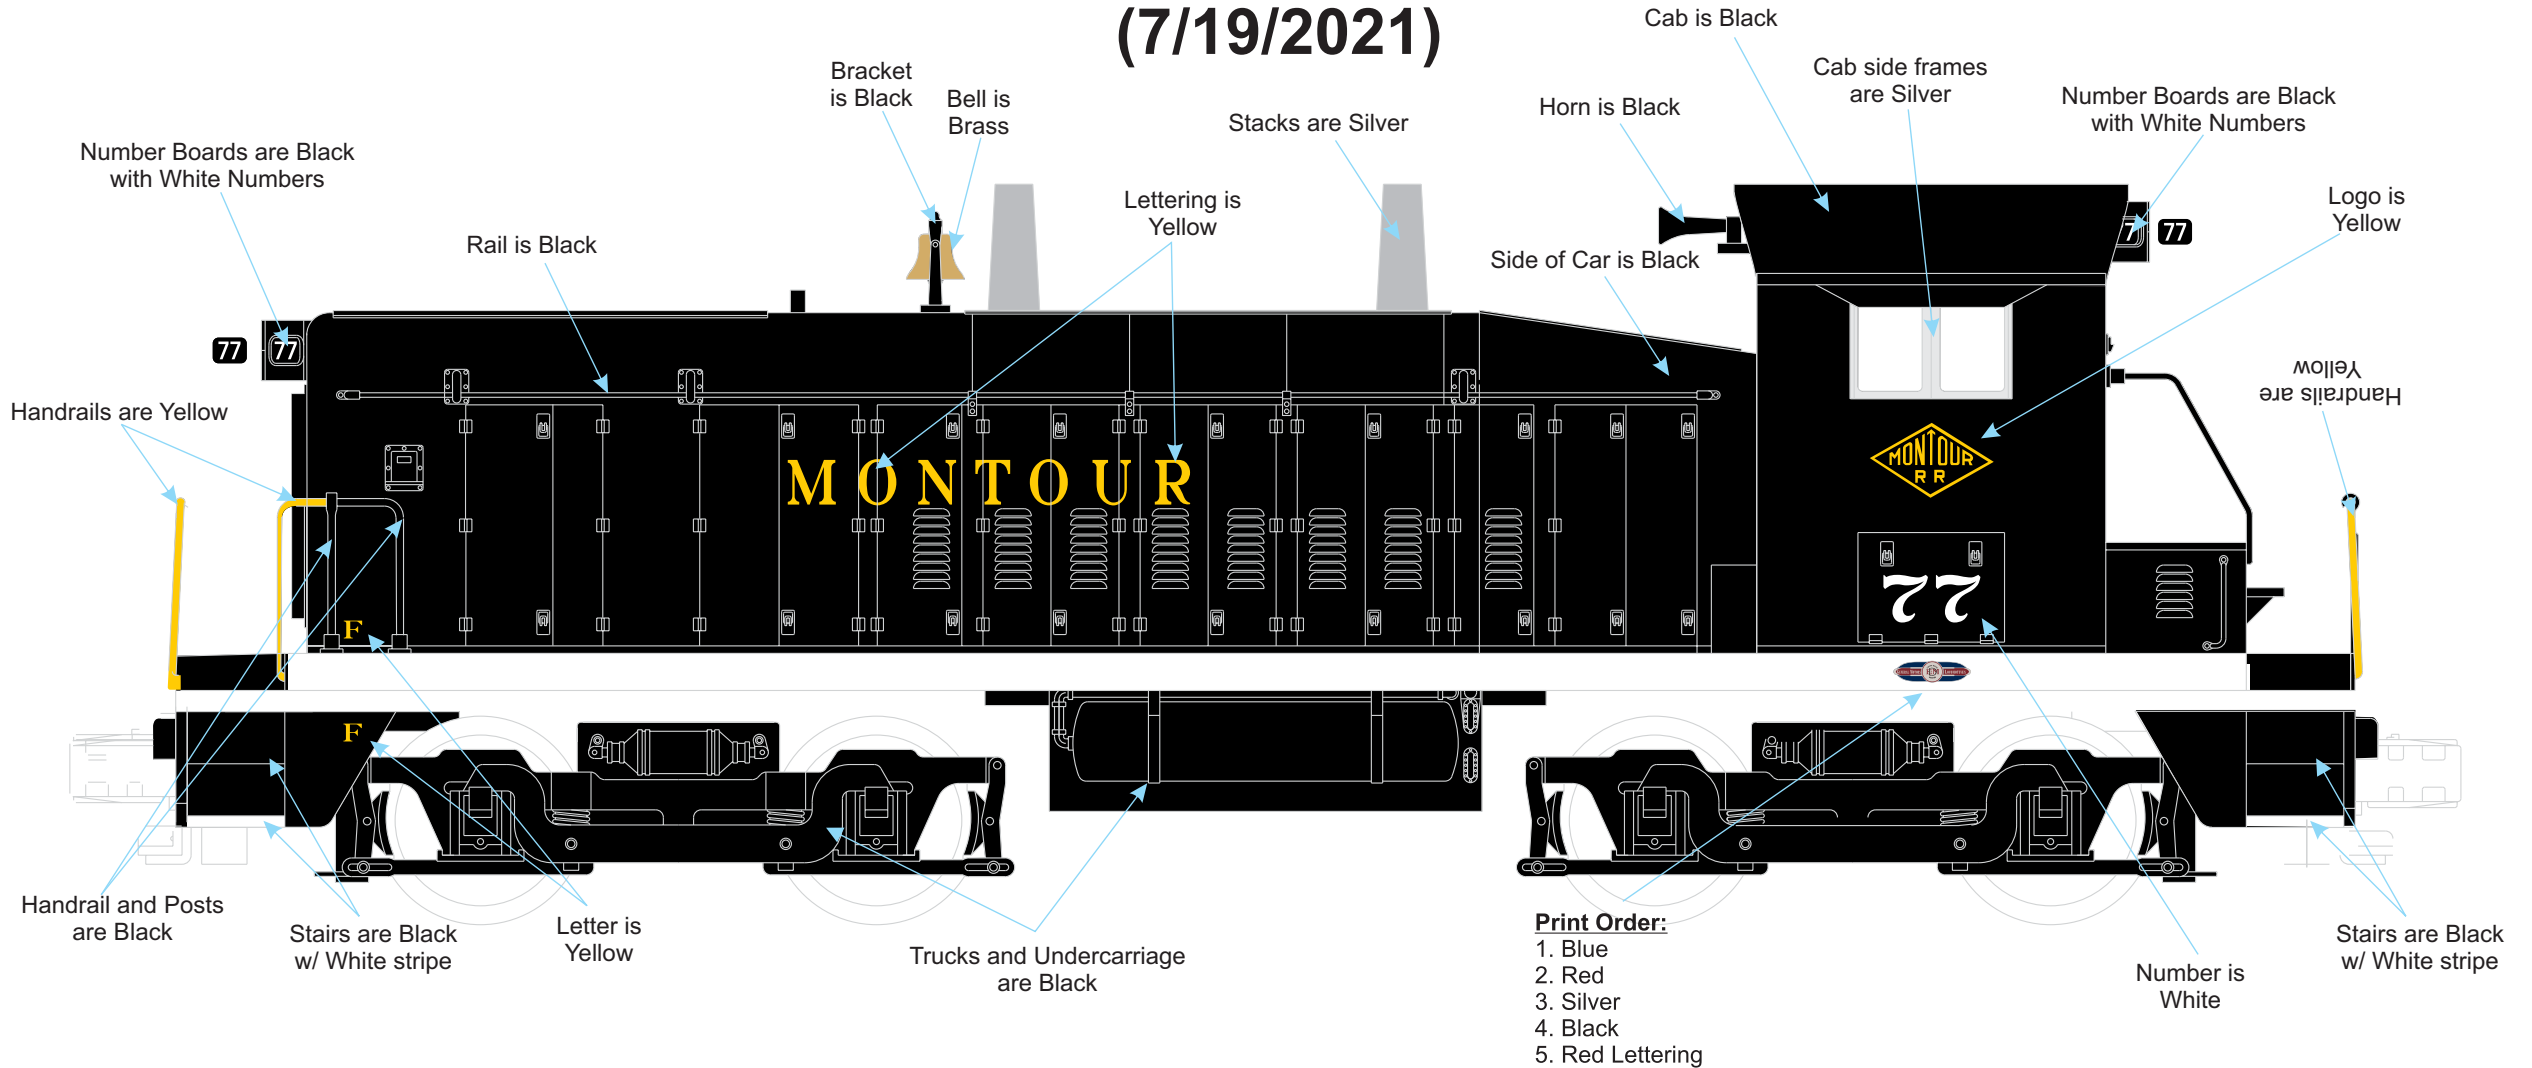

## Side View (7/19/2021)

**Print Order:**

1. Blue
2. Red
3. Silver
4. Black
5. Red Lettering

**EMD Builder's Plate #1**

Color Guide	Color Priority
Red = Pantone 188C	1
Blue = Pantone 282C	1
Silver = Standard Silver (MT-012-1206)	1
Black = Standard Black (MT-001-100)	n/a

# RailKing - 2021 Special Projects Patrick's Trains Montour (Black) SW9 Diesel Engine (30-20941-1) Reversed View (7/19/2021)

# RailKing - 2021 Special Projects Patrick's Trains Montour (Black) SW9 Diesel Engine (30-20941-1)

# RailKing - 2021 Special Projects Patrick's Trains Montour (Black) SW9 Diesel Engine (30-20941-1) Top View (7/19/2021)