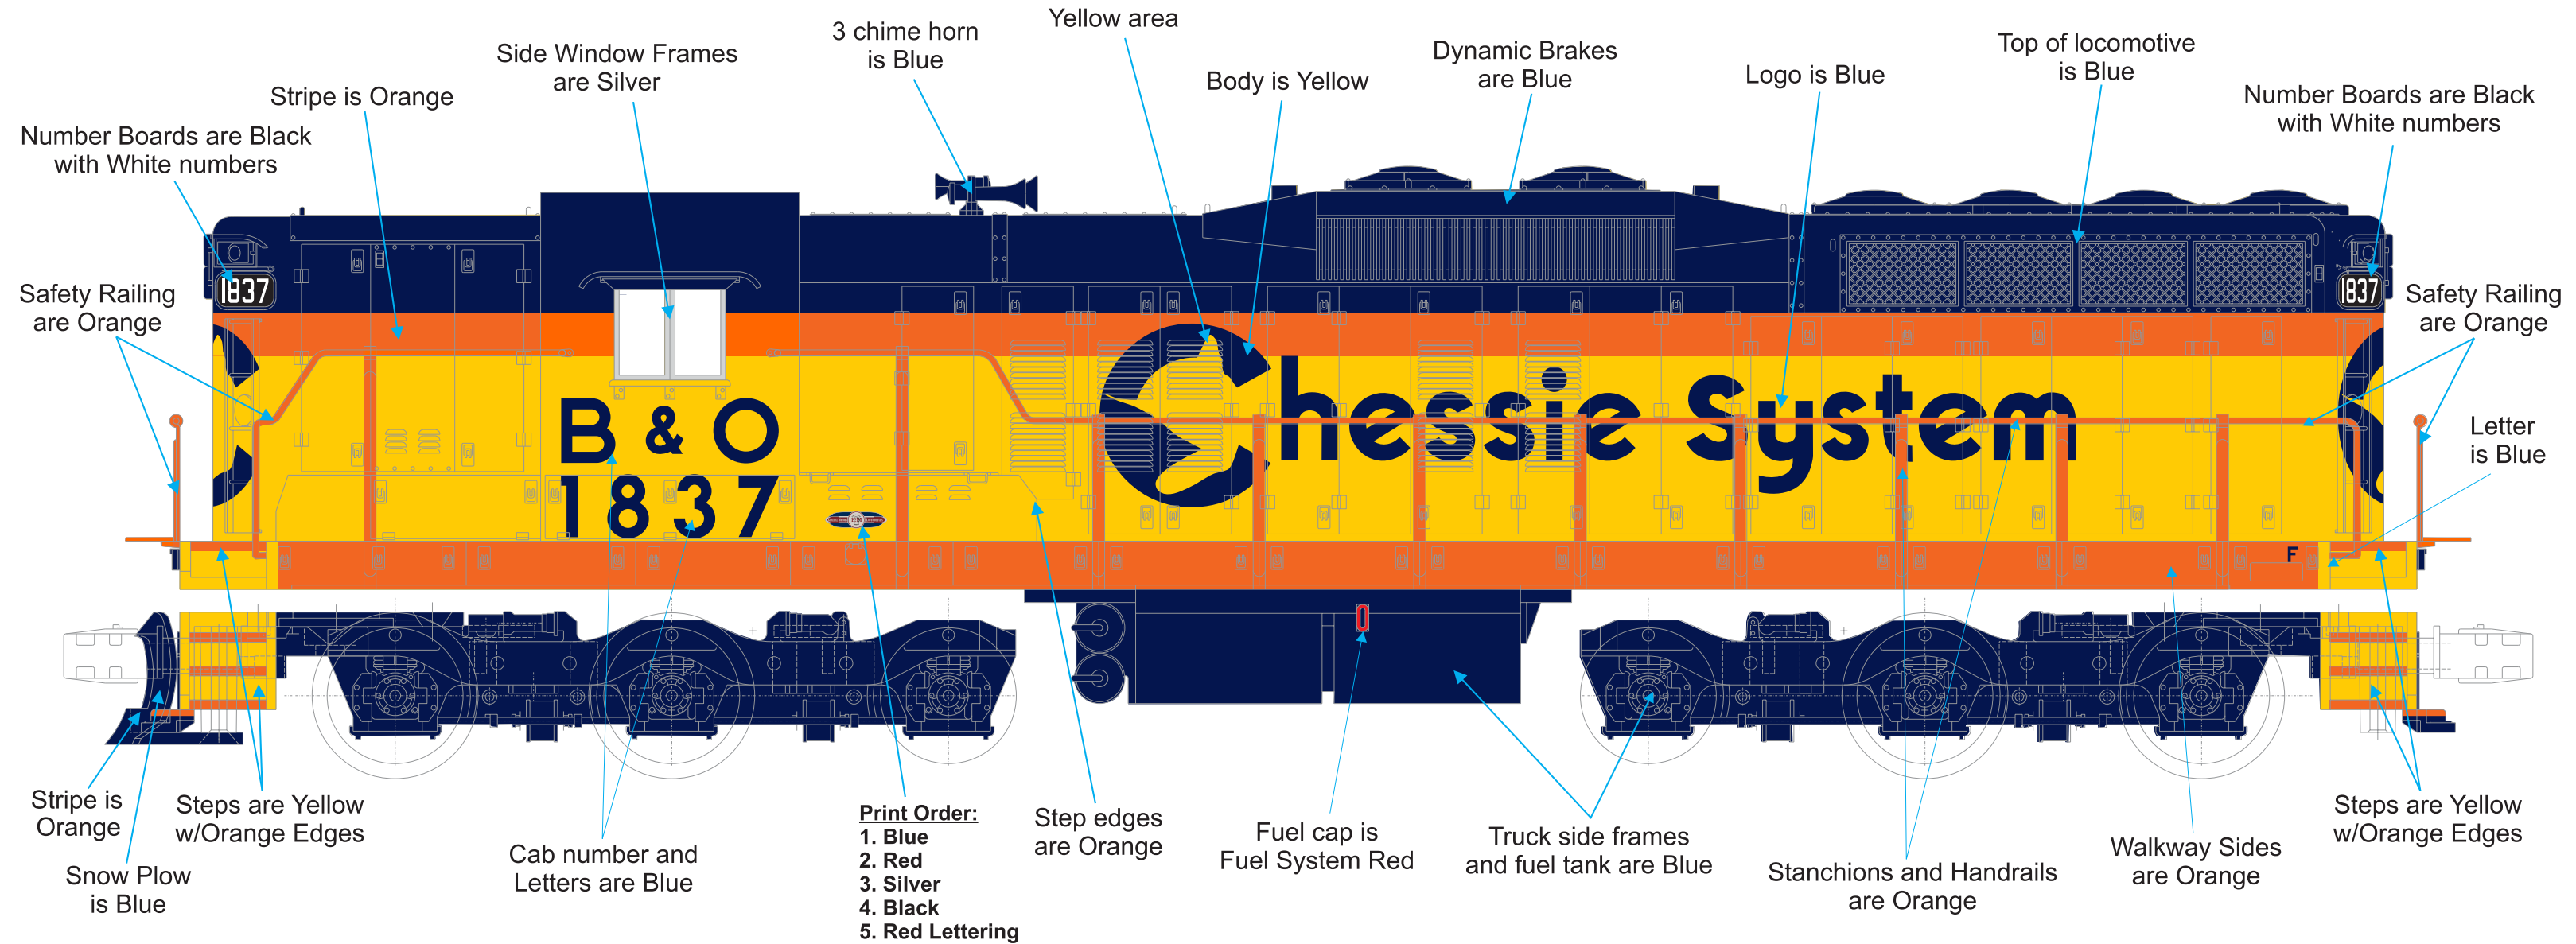

RailKing Scale - 2021 Special Projects Patrick's Trains Chessie SD-9 Diesel Engine (30-20899-1) Side View (8/6/2021)

← LONG HOOD FORWARD

Item 30-20900-1
1838

Interior is Light Green

EMD Builder's Plate #1

Color Guide	Color Priority
Red = Pantone 188C	1
Blue = Pantone 282C	1
Silver = Standard Silver (MT-012-1206)	1
Black = Standard Black (MT-001-100)	n/a

PROPERTY OF M.T.H. ELECTRIC TRAINS - CONFIDENTIAL

Color Guide	Color Priority
Silver = Standard Silver (MT 012-1206)	3
White = Standard White (MT 009-1314)	n/a
Black = Standard Black (MT 001-1000)	n/a
Orange = Chessie Orange (MT 007-1230)	3
Yellow = C&O Yellow (MT 011-1330)	3
Blue = C&O Blue (MT 002-1024)	3
Fuel System Red = Minn. & St. Louis Red (MT-008-1312)	1
Cab interior = Cab Interior Light Green (MT-005-1890)	1

RailKing Scale - 2021 Special Projects Patrick's Trains Chessie SD-9 Diesel Engine (30-20899-1) Reverse View (8/6/2021)

LONG HOOD FORWARD

Item 30-20900-1

1838

Interior is Light Green

EMD Builder's Plate #1

RailKing Scale - 2021 Special Projects Patrick's Trains Chessie SD-9 Diesel Engine (30-20899-1) End View (8/6/2021)

Rear

Front

Item 30-20900-1

1838

PROPERTY OF M.T.H. ELECTRIC TRAINS - CONFIDENTIAL

Color Guide	Color Priority
Silver = Standard Silver (MT 012-1206)	3
White = Standard White (MT 009-1314)	n/a
Black = Standard Black (MT 001-1000)	n/a
Orange = Chessie Orange (MT 007-1230)	3
Yellow = C&O Yellow (MT 011-1330)	3
Blue = C&O Blue (MT 002-1024)	3
Fuel System Red = Minn. & St. Louis Red (MT-008-1312)	1
Cab interior = Cab Interior Light Green (MT-005-1890)	1