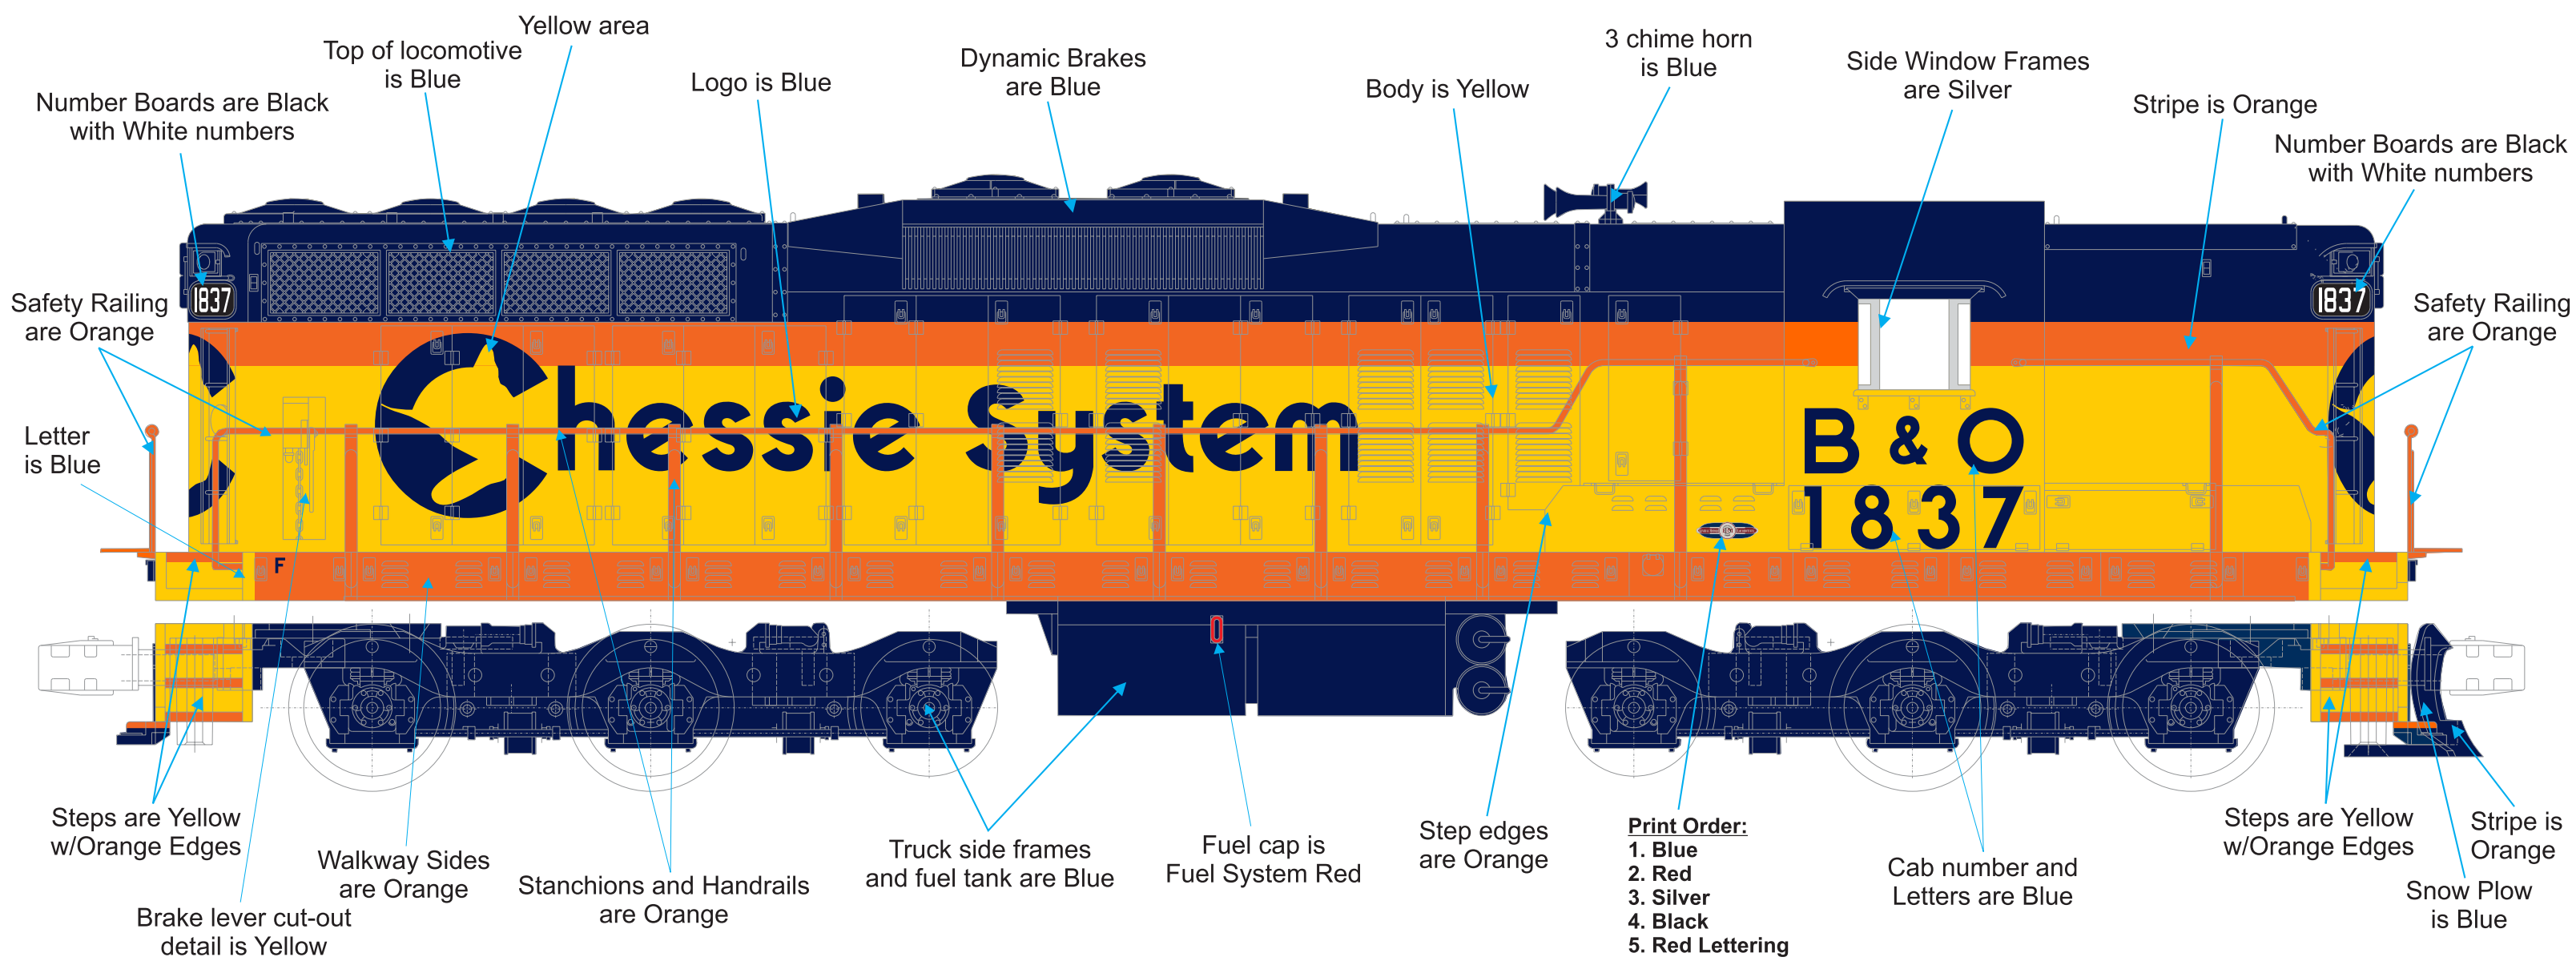

RailKing Scale - 2021 Special Projects Patrick's Trains Chessie SD-9 Diesel Engine (30-20899-1) Side View (8/6/2021)

← LONG HOOD FORWARD

Item 30-20900-1
1838

Interior is Light Green

EMD Builder's Plate #1

Color Guide	Color Priority
Red = Pantone 188C	1
Blue = Pantone 282C	1
Silver = Standard Silver (MT-012-1206)	1
Black = Standard Black (MT-001-100)	n/a

PROPERTY OF M.T.H. ELECTRIC TRAINS - CONFIDENTIAL

Color Guide	Color Priority
Silver = Standard Silver (MT 012-1206)	3
White = Standard White (MT 009-1314)	n/a
Black = Standard Black (MT 001-1000)	n/a
Orange = Chessie Orange (MT 007-1230)	3
Yellow = C&O Yellow (MT 011-1330)	3
Blue = C&O Blue (MT 002-1024)	3
Fuel System Red = Minn. & St. Louis Red (MT-008-1312)	1
Cab interior = Cab Interior Light Green (MT-005-1890)	1

RailKing Scale - 2021 Special Projects Patrick's Trains Chessie SD-9 Diesel Engine (30-20899-1) Reverse View (8/6/2021)

LONG HOOD FORWARD

Item 30-20900-1

1838

Interior is Light Green

EMD Builder's Plate #1

RailKing Scale - 2021 Special Projects Patrick's Trains Chessie SD-9 Diesel Engine (30-20899-1) End View (8/6/2021)

Rear

Front

Item 30-20900-1

1838

PROPERTY OF M.T.H. ELECTRIC TRAINS - CONFIDENTIAL

Color Guide	Color Priority
Silver = Standard Silver (MT 012-1206)	3
White = Standard White (MT 009-1314)	n/a
Black = Standard Black (MT 001-1000)	n/a
Orange = Chessie Orange (MT 007-1230)	3
Yellow = C&O Yellow (MT 011-1330)	3
Blue = C&O Blue (MT 002-1024)	3
Fuel System Red = Minn. & St. Louis Red (MT-008-1312)	1
Cab interior = Cab Interior Light Green (MT-005-1890)	1