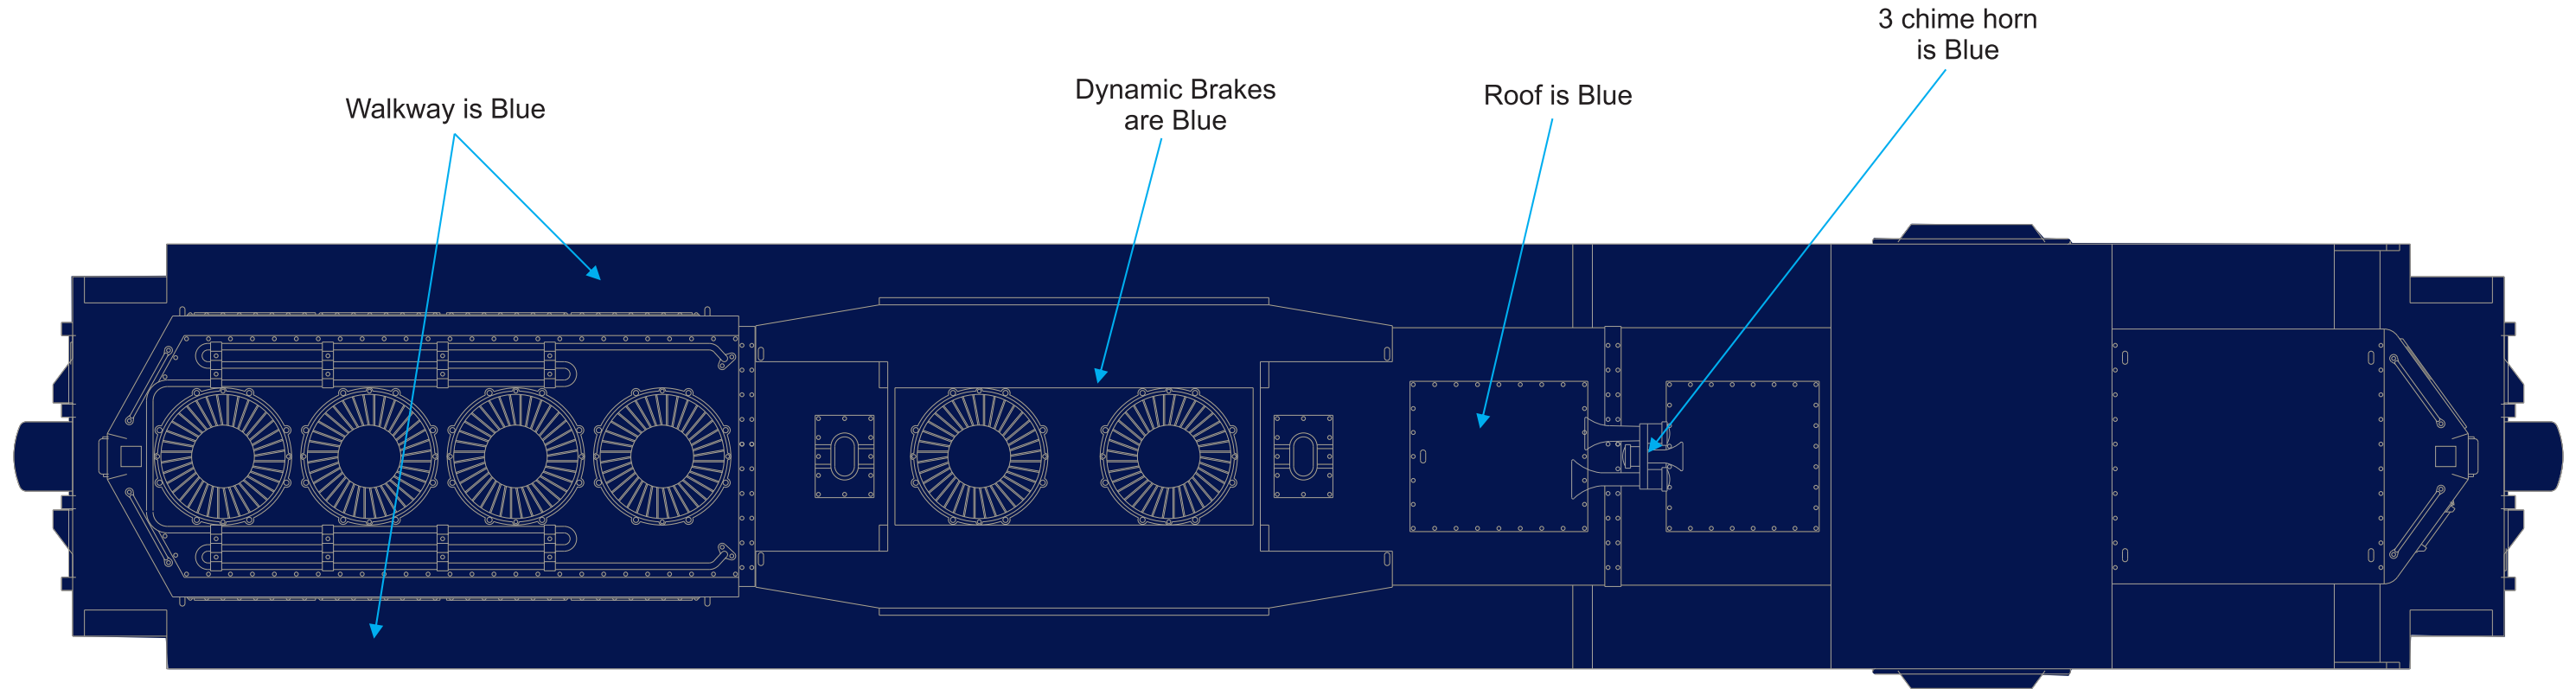

RailKing Scale - 2021 Special Projects Patrick's Trains Chessie SD-9 Diesel Engine (30-20899-1) Top View (8/6/2021)

Interior is Light Green

PROPERTY OF M.T.H. ELECTRIC TRAINS - CONFIDENTIAL

Color Guide	Color Priority
Silver = Standard Silver (MT 012-1206)	3
White = Standard White (MT 009-1314)	n/a
Black = Standard Black (MT 001-1000)	n/a
Orange = Chessie Orange (MT 007-1230)	3
Yellow = C&O Yellow (MT 011-1330)	3
Blue = C&O Blue (MT 002-1024)	3
Fuel System Red = Minn. & St. Louis Red (MT-008-1312)	1
Cab interior = Cab Interior Light Green (MT-005-1890)	1