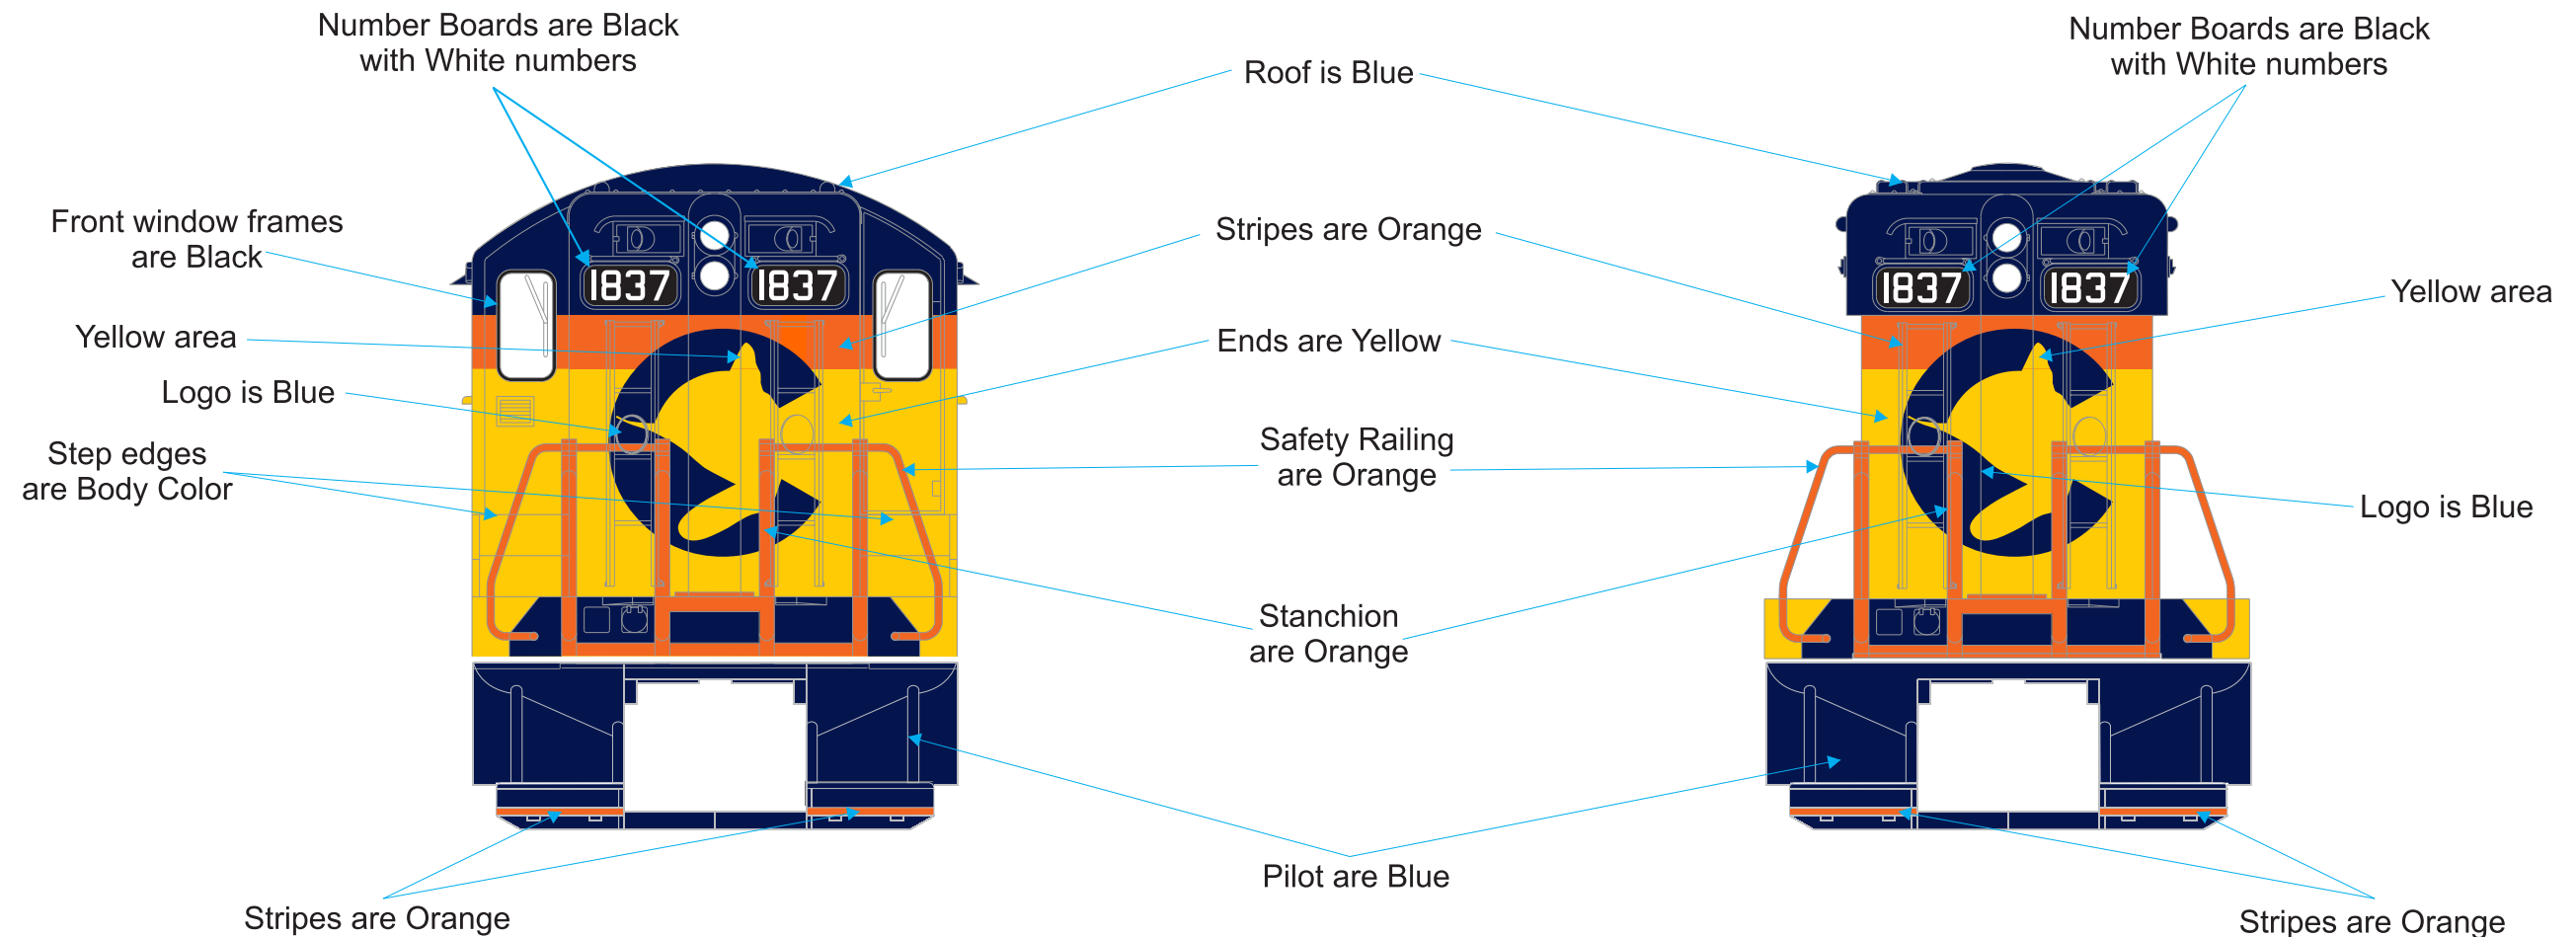

RailKing Scale - 2021 Special Projects Patrick's Trains Chessie SD-9 Diesel Engine (30-20899-1) End View (8/6/2021)

Rear

Front

Item 30-20900-1

1838

PROPERTY OF M.T.H. ELECTRIC TRAINS - CONFIDENTIAL

Color Guide	Color Priority
Silver = Standard Silver (MT 012-1206)	3
White = Standard White (MT 009-1314)	n/a
Black = Standard Black (MT 001-1000)	n/a
Orange = Chessie Orange (MT 007-1230)	3
Yellow = C&O Yellow (MT 011-1330)	3
Blue = C&O Blue (MT 002-1024)	3
Fuel System Red = Minn. & St. Louis Red (MT-008-1312)	1
Cab interior = Cab Interior Light Green (MT-005-1890)	1

Interior is Light Green