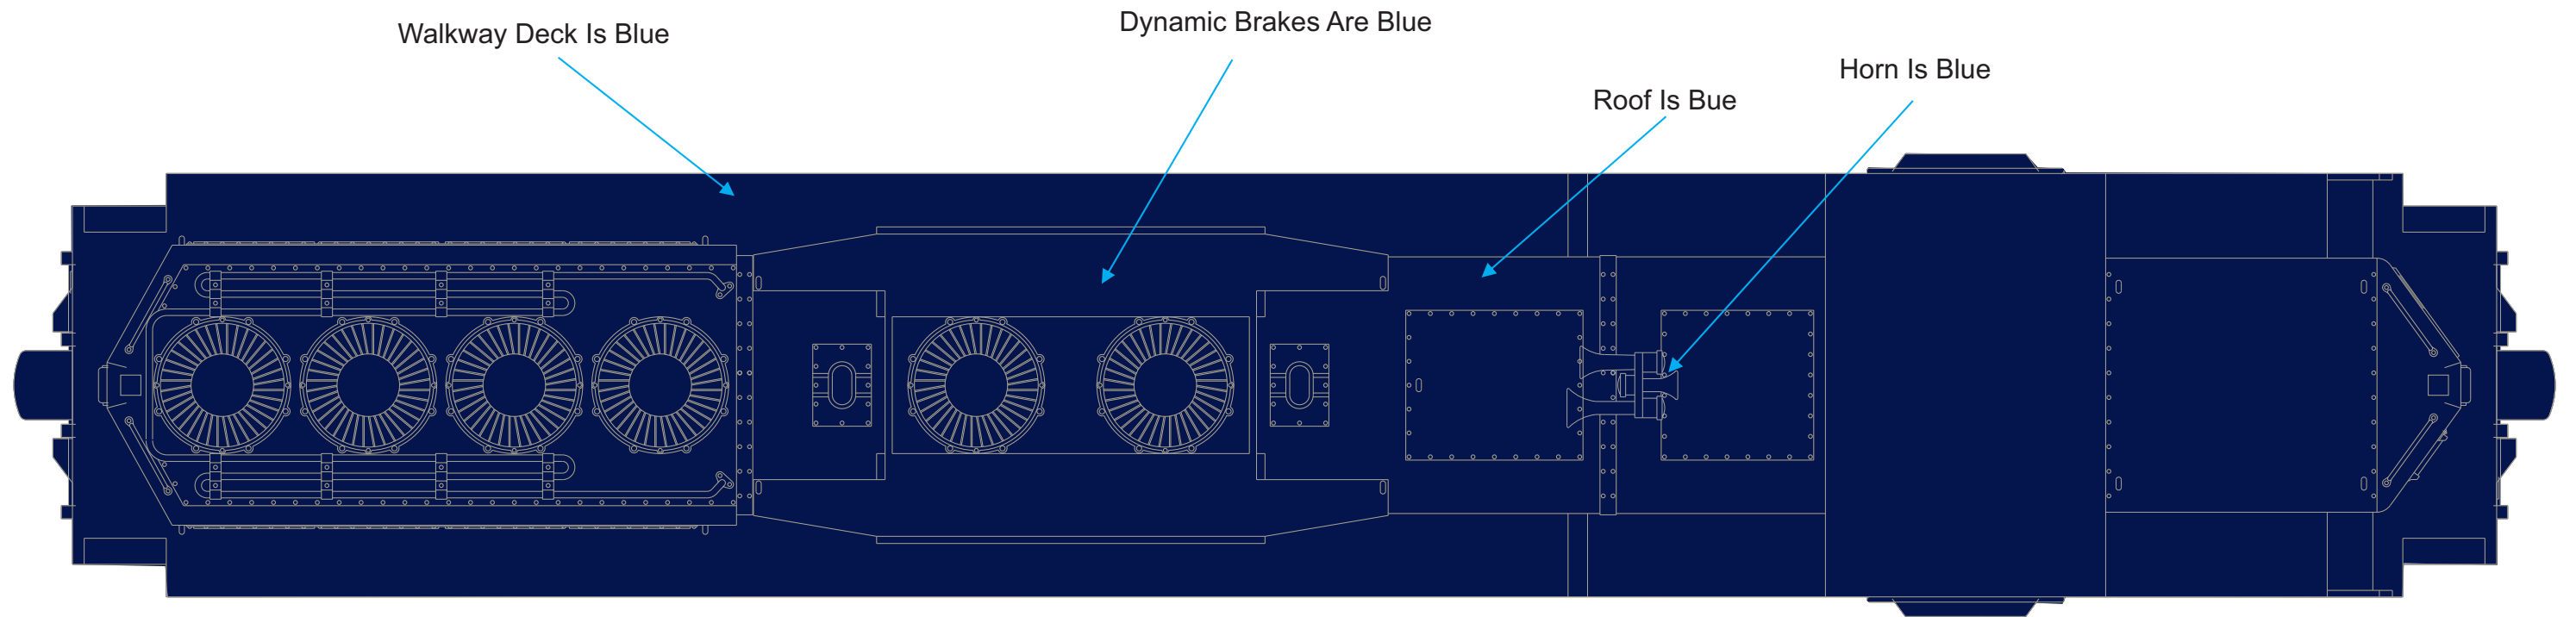

RailKing Scale - 2021 Special Projects Patrick's Trains Baltimore & Ohio SD-9 Diesel Engine (30-20901-1) Top View (8/6/2021)

Interior is Light Green

PROPERTY OF M.T.H. ELECTRIC TRAINS - CONFIDENTIAL

Color Guide	Color Priority
Blue = B&O Blue (MT 002-1054)	2
Yellow = Pantone Dark Yellow #2 (MT 011-1354)	n/a
White = Standard White (MT 009-1314)	n/a
Black = Standard Black (MT 001-1000)	1
Silver = Standard Silver (MT-012-1206)	1
Fuel System Red = Minn. & St. Louis Red (MT 008-1312)	1
Cab Interior = Cab Interior Light Green (MT 005-1890)	1