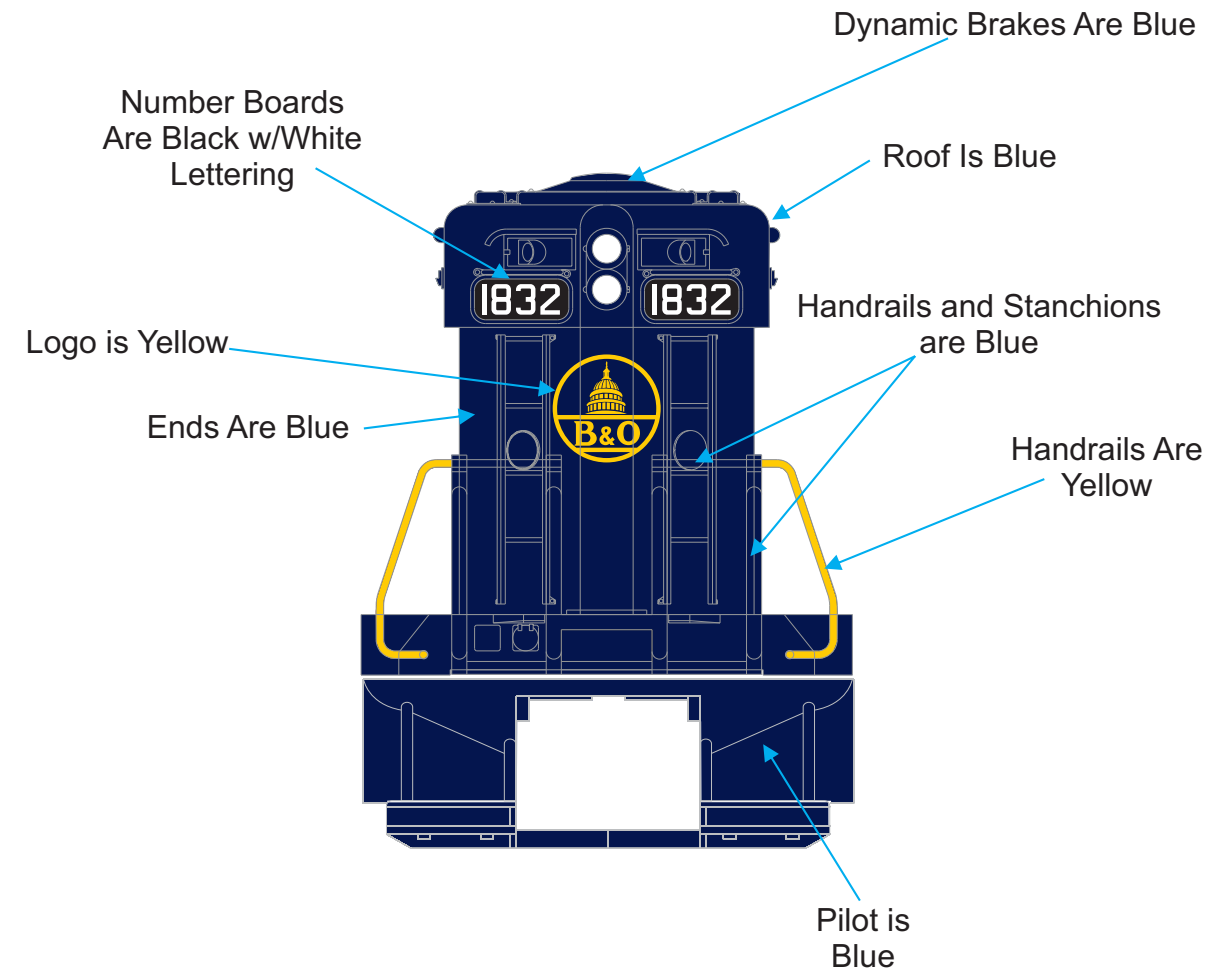

RailKing Scale - 2021 Special Projects Patrick's Trains Baltimore & Ohio SD-9 Diesel Engine (30-20901-1) End View (8/6/2021)

30-20902-1

1832

Interior is Light Green

PROPERTY OF M.T.H. ELECTRIC TRAINS - CONFIDENTIAL

Color Guide	Color Priority
Blue = B&O Blue (MT 002-1054)	2
Yellow = Pantone Dark Yellow #2 (MT 011-1354)	n/a
White = Standard White (MT 009-1314)	n/a
Black = Standard Black (MT 001-1000)	1
Silver = Standard Silver (MT-012-1206)	1
Fuel System Red = Minn. & St. Louis Red (MT 008-1312)	1
Cab Interior = Cab Interior Light Green (MT 005-1890)	1