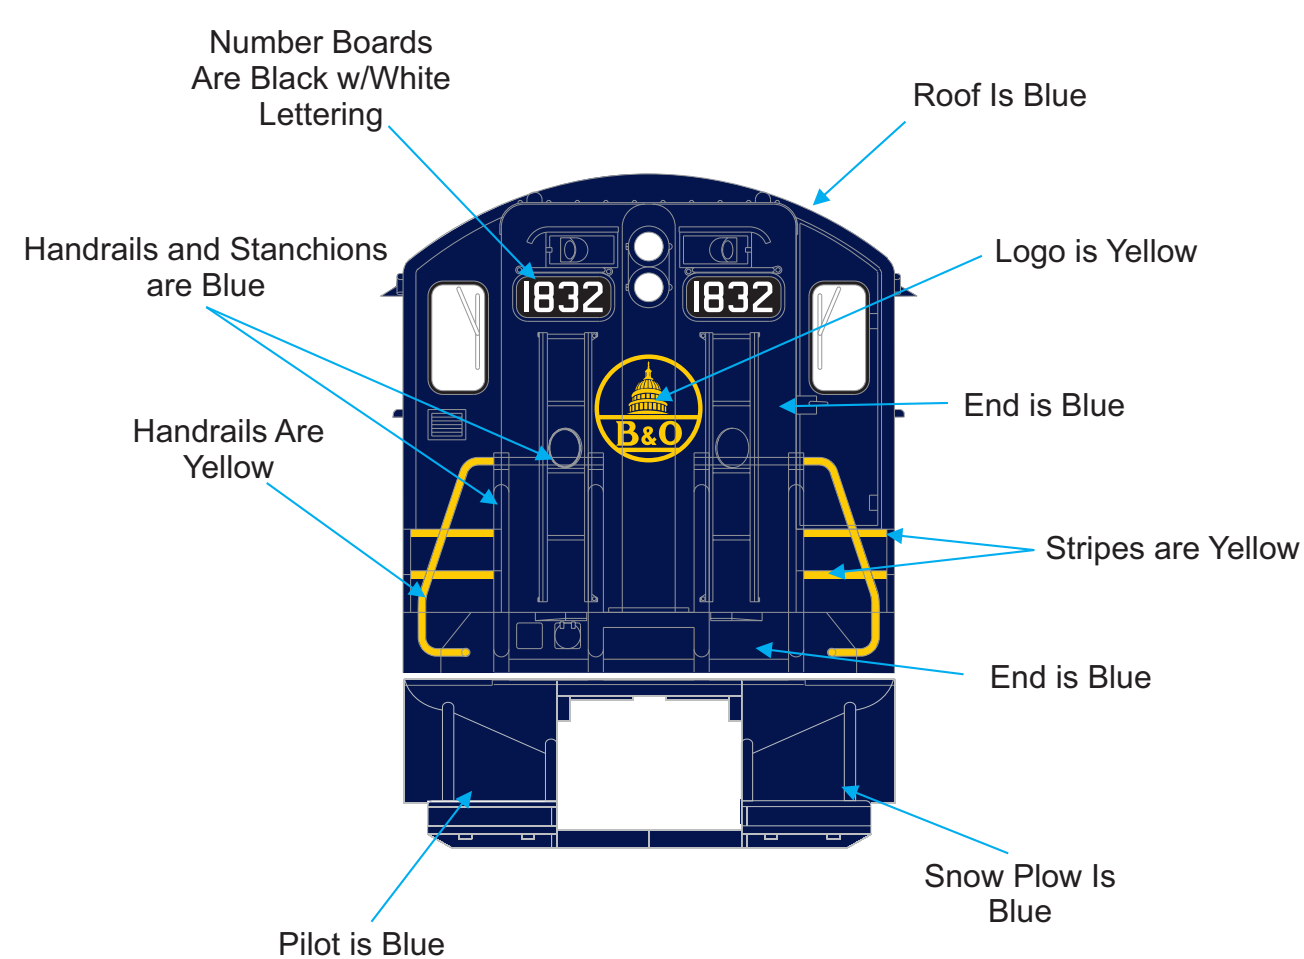

RailKing Scale - 2021 Special Projects Patrick's Trains Baltimore & Ohio SD-9 Diesel Engine (30-20901-1) End View (8/6/2021)

30-20902-1

1832

Interior is Light Green

PROPERTY OF M.T.H. ELECTRIC TRAINS - CONFIDENTIAL

Color Guide	Color Priority
Blue = B&O Blue (MT 002-1054)	2
Yellow = Pantone Dark Yellow #2 (MT 011-1354)	n/a
White = Standard White (MT 009-1314)	n/a
Black = Standard Black (MT 001-1000)	1
Silver = Standard Silver (MT-012-1206)	1
Fuel System Red = Minn. & St. Louis Red (MT 008-1312)	1
Cab Interior = Cab Interior Light Green (MT 005-1890)	1