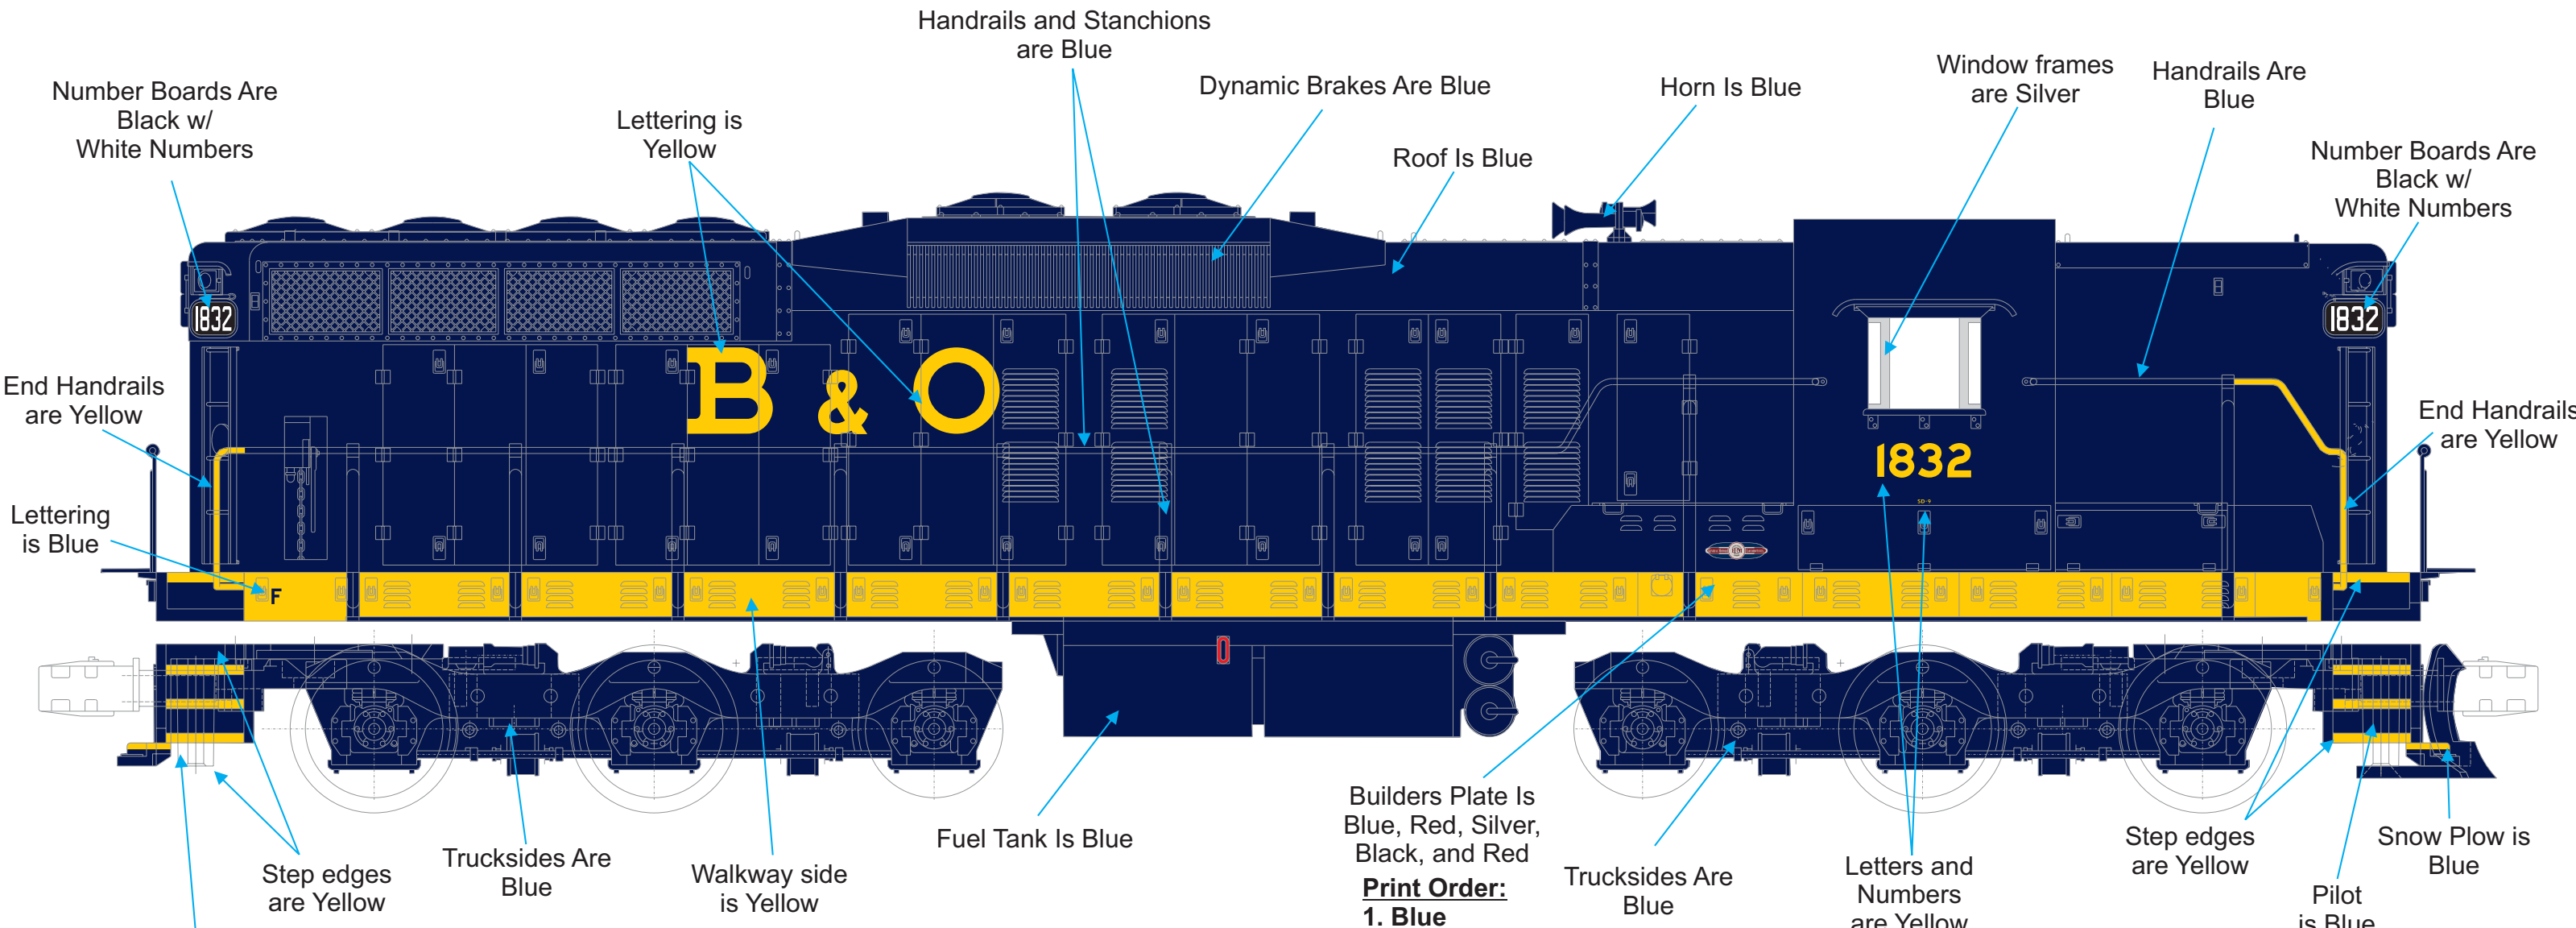

RailKing Scale - 2021 Special Projects Patrick's Trains Baltimore & Ohio SD-9 Diesel Engine (30-20901-1) Side View (8/6/2021)

← LONG HOOD FORWARD

30-20902-1

1833

Interior is Light Green

- Builders Plate Is Blue, Red, Silver, Black, and Red
- Print Order:**
1. Blue
 2. Red
 3. Silver
 4. Black
 5. Red Lettering

Color Guide	Color Priority
Red = Pantone 188C	.1
Blue = Pantone 282C	1
Silver = Standard Silver (MT-012-1206)	1
Black = Standard Black (MT-001-100)	n/a

PROPERTY OF M.T.H. ELECTRIC TRAINS - CONFIDENTIAL

RailKing Scale - 2021 Special Projects Patrick's Trains Baltimore & Ohio SD-9 Diesel Engine (30-20901-1) End View (8/6/2021)

30-20902-1

1832

Interior is Light Green

PROPERTY OF M.T.H. ELECTRIC TRAINS - CONFIDENTIAL

RailKing Scale - 2021 Special Projects Patrick's Trains Baltimore & Ohio SD-9 Diesel Engine (30-20901-1) Top View (8/6/2021)

Interior is Light Green

PROPERTY OF M.T.H. ELECTRIC TRAINS - CONFIDENTIAL

Color Guide	Color Priority
Blue = B&O Blue (MT 002-1054)	2
Yellow = Pantone Dark Yellow #2 (MT 011-1354)	n/a
White = Standard White (MT 009-1314)	n/a
Black = Standard Black (MT 001-1000)	1
Silver = Standard Silver (MT-012-1206)	1
Fuel System Red = Minn. & St. Louis Red (MT 008-1312)	1
Cab Interior = Cab Interior Light Green (MT 005-1890)	1