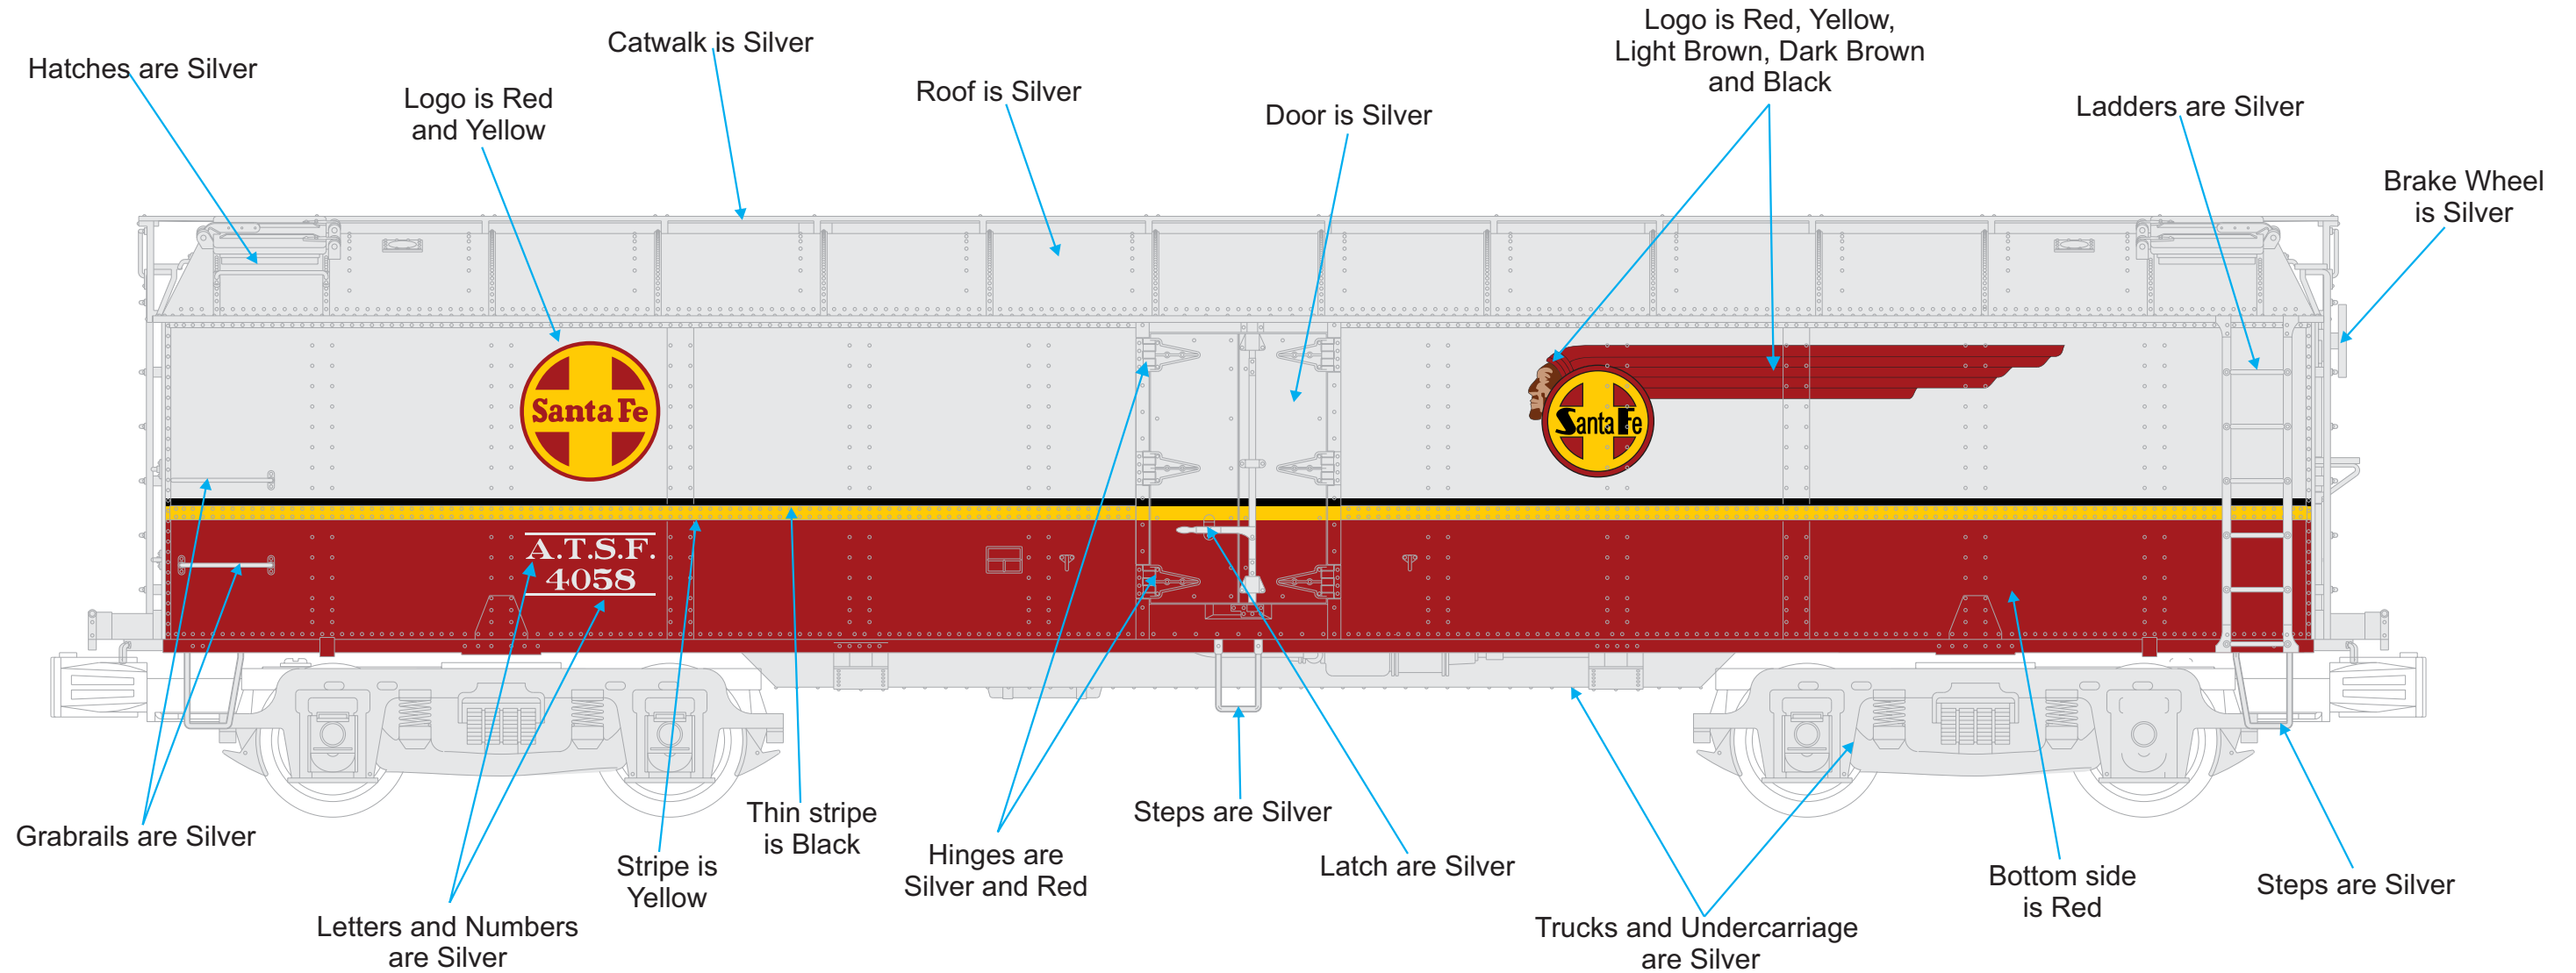

Premier - 2021 Special Project Patrick's Santa Fe R50B Express Reefer Car 20-94556 and 20-94557 Side View 9/8/2021

Car Number for 20-94556

4058

Car Number for 20-94557

4059

PROPERTY OF M.T.H. ELECTRIC TRAINS -- CONFIDENTIAL

<u>Color Guide</u>	<u>Color Priority</u>
Red = Santa Fe Red (MT 008-1264)	1
Yellow = Santa Fe Yellow (MT 011-1326)	1
Light Brown = Pantone Light Brown (MT 003-1090)	1
Dark Brown = Pantone Dark Brown (MT 003-1088)	1
Silver = Standard Silver (MT 012-1206)	1
Black = Standard Black (MT 001-1000)	N/A

Premier - 2021 Special Project Patrick's Santa Fe R50B Express Reefer Car 20-94556 and 20-94557 Reversed View 9/8/2021

Car Number for 20-94556

4058

Car Number for 20-94557

4059

PROPERTY OF M.T.H. ELECTRIC TRAINS -- CONFIDENTIAL