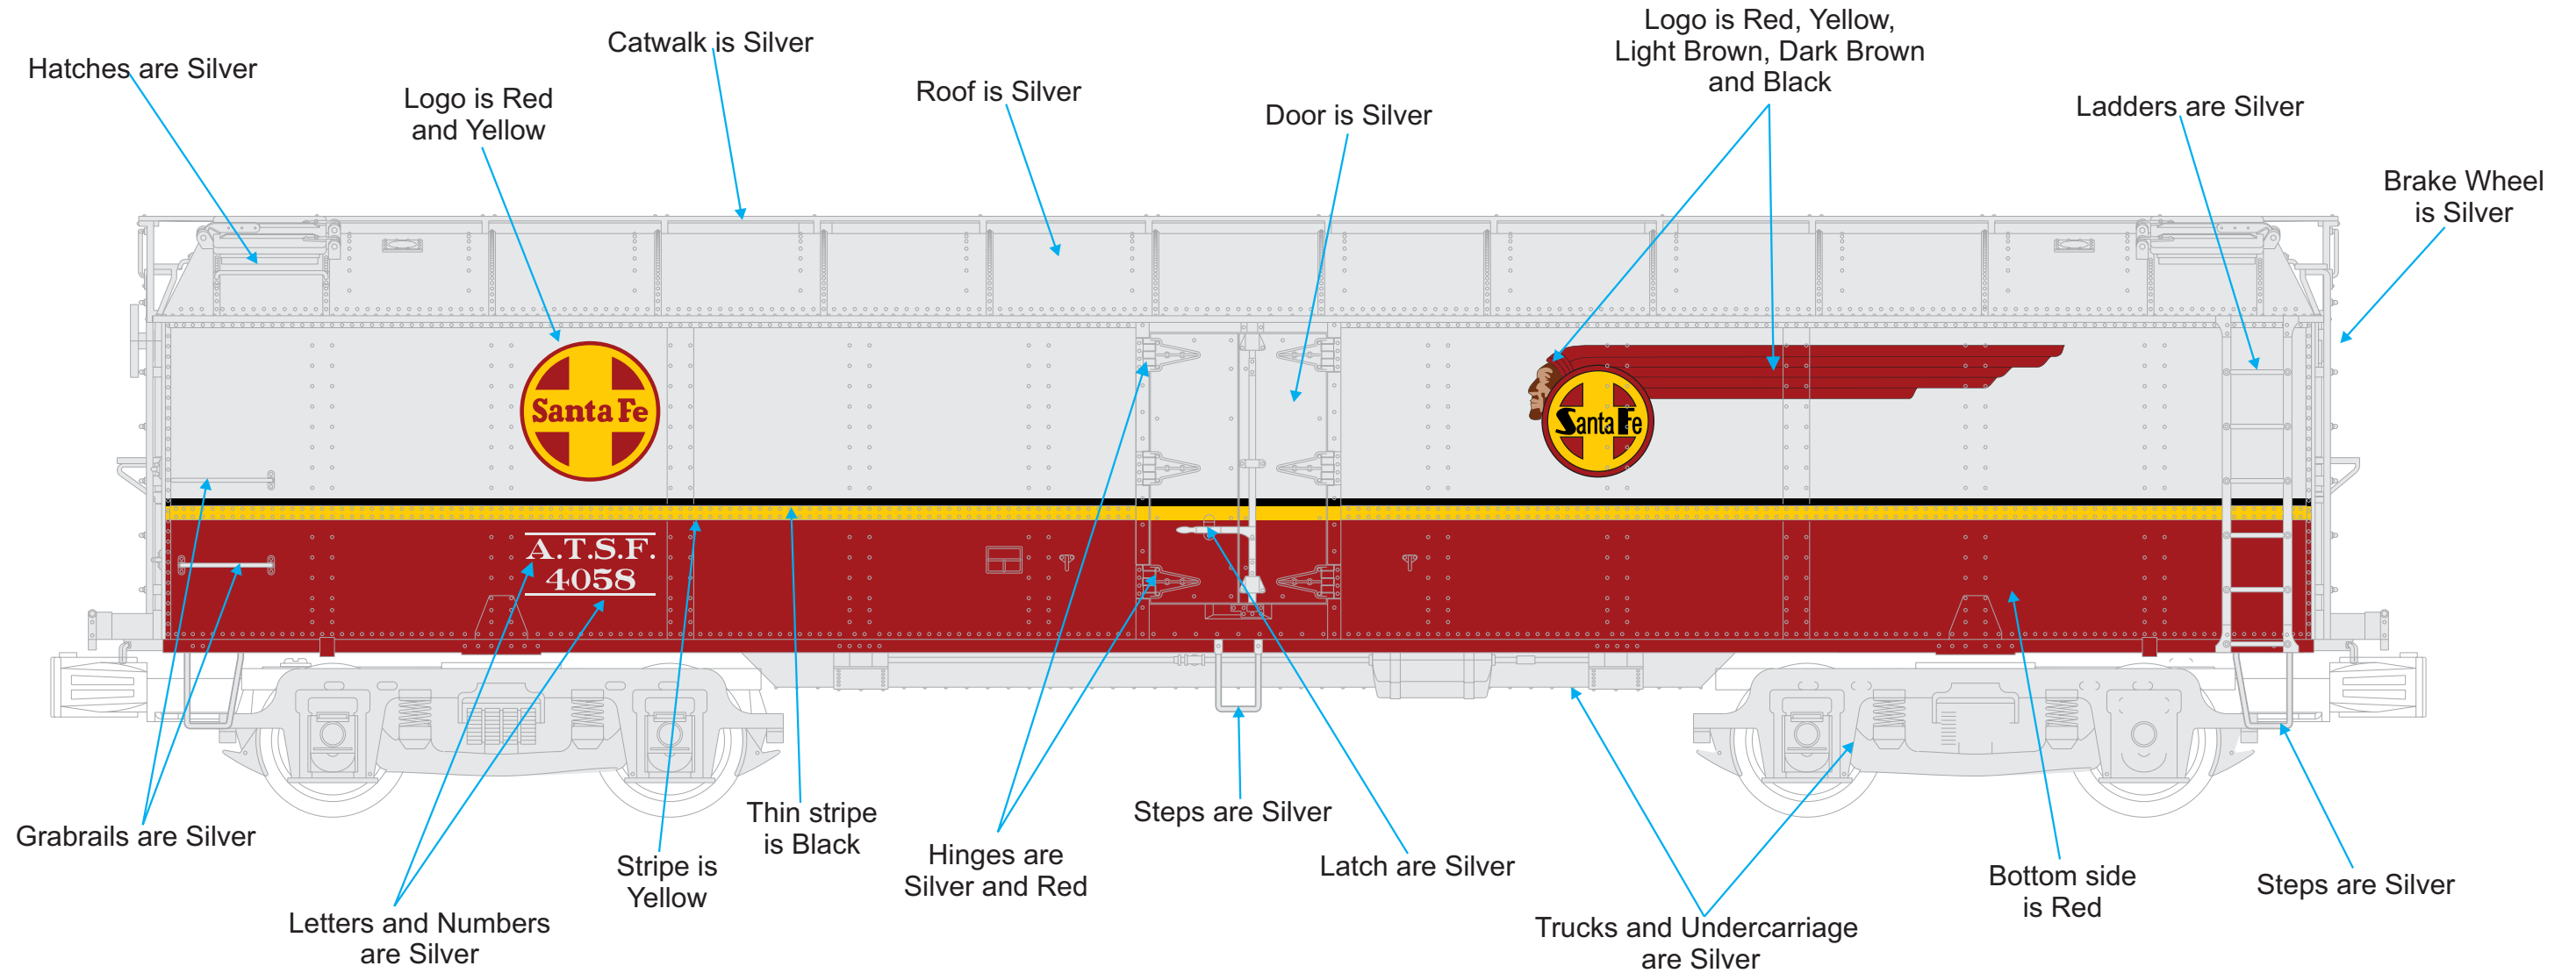

Premier - 2021 Special Project Patrick's Santa Fe R50B Express Reefer Car 20-94556 and 20-94557 Side View 9/8/2021

Car Number for 20-94556

4058

Car Number for 20-94557

4059

PROPERTY OF M.T.H. ELECTRIC TRAINS -- CONFIDENTIAL

<u>Color Guide</u>	<u>Color Priority</u>
Red = Santa Fe Red (MT 008-1264)	1
Yellow = Santa Fe Yellow (MT 011-1326)	1
Light Brown = Pantone Light Brown (MT 003-1090)	1
Dark Brown = Pantone Dark Brown (MT 003-1088)	1
Silver = Standard Silver (MT 012-1206)	1
Black = Standard Black (MT 001-1000)	N/A

Premier - 2021 Special Project Patrick's Santa Fe R50B Express Reefer Car 20-94556 and 20-94557 Reversed View 9/8/2021

Car Number for 20-94556

4058

Car Number for 20-94557

4059

PROPERTY OF M.T.H. ELECTRIC TRAINS -- CONFIDENTIAL