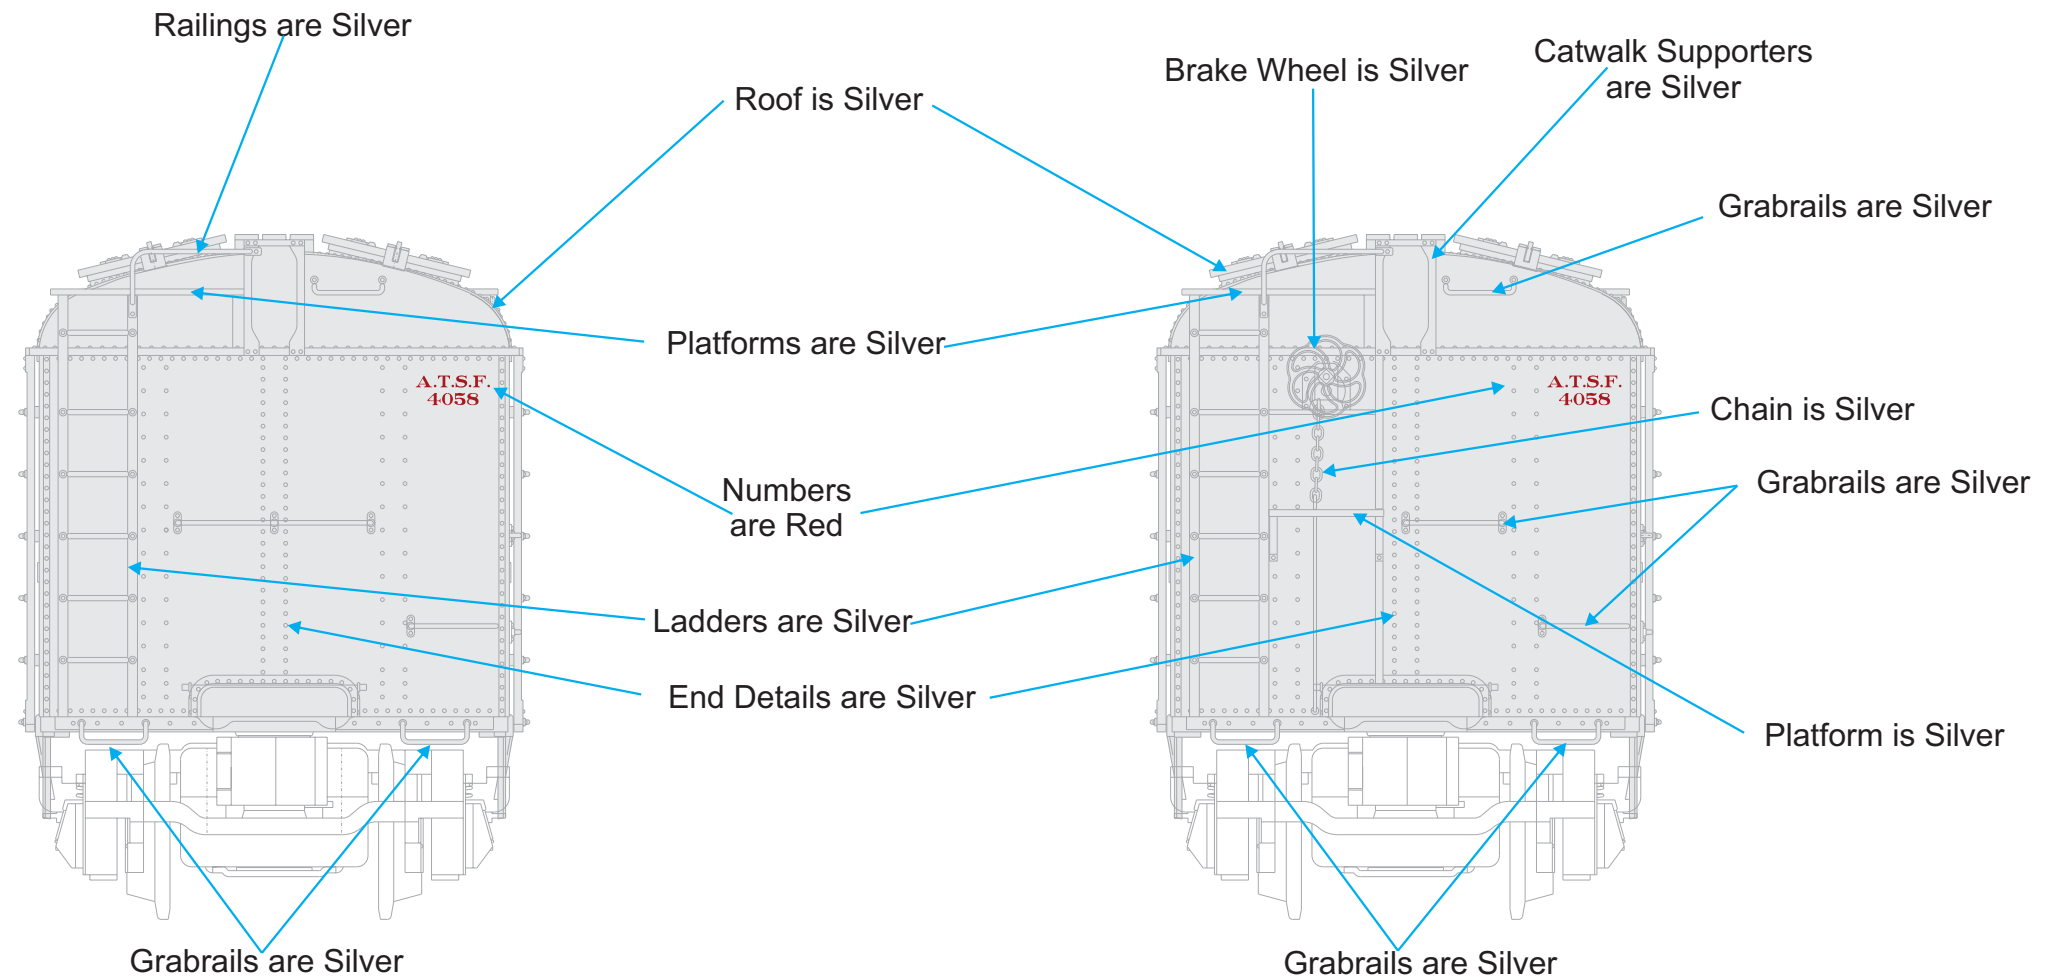

Premier - 2021 Special Project Patrick's Santa Fe R50B Express Reefer Car 20-94556 and 20-94557 End View 9/8/2021

Car Number for 20-94556

4058

Car Number for 20-94557

4059

PROPERTY OF M.T.H. ELECTRIC TRAINS -- CONFIDENTIAL

Color Guide	Color Priority
Red = Santa Fe Red (MT 008-1264)	1
Yellow = Santa Fe Yellow (MT 011-1326)	1
Light Brown = Pantone Light Brown (MT 003-1090)	1
Dark Brown = Pantone Dark Brown (MT 003-1088)	1
Silver = Standard Silver (MT 012-1206)	1
Black = Standard Black (MT 001-1000)	N/A