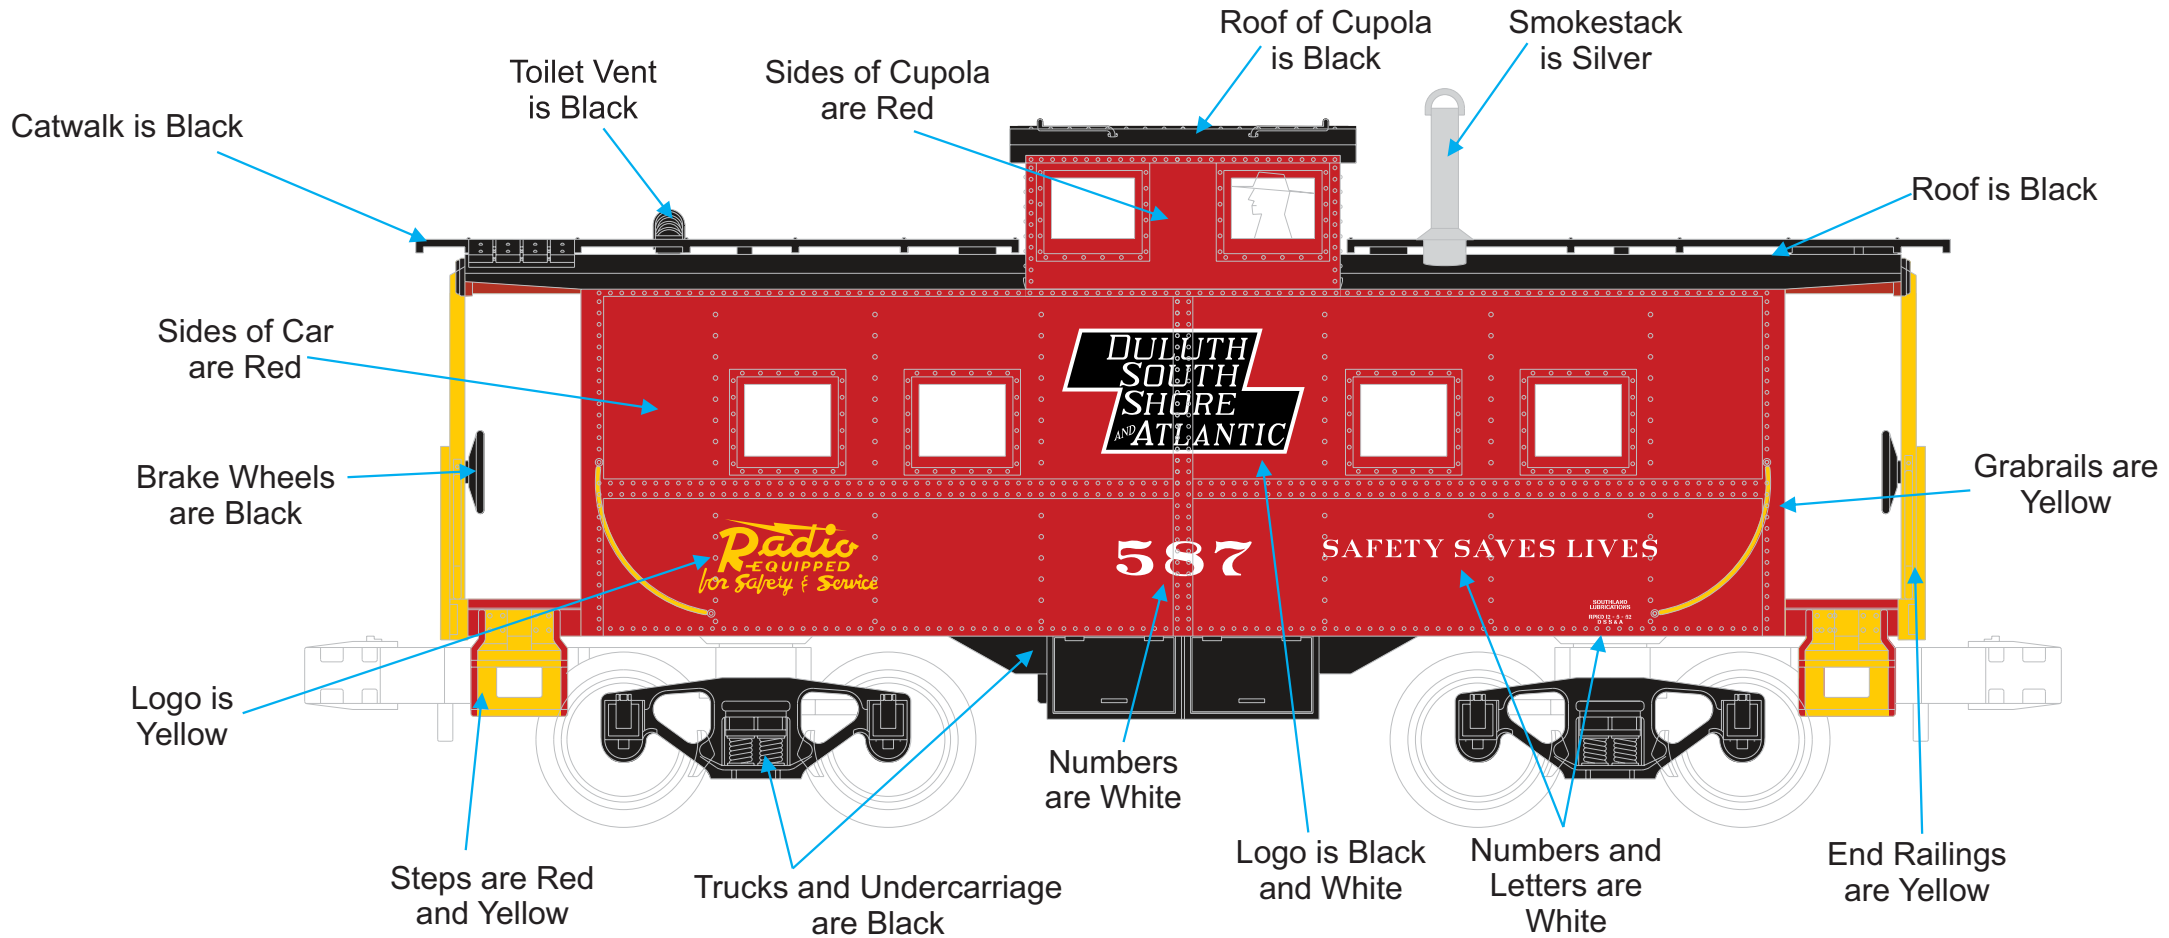

Premier - 2021 Special Projects Patrick's Duluth South Shore & Atlantic Steel Caboose #587 and #589

Side View (9/13/2021)

BETTENDORF TRUCKS

PROPERTY OF M.T.H. ELECTRIC TRAINS -- CONFIDENTIAL

Grabrail Guide

Metal Cupola Grabrails = Black
Metal Side Grabrails = Yellow
Metal End Grabrails = Yellow

20-91729

589

Interior is Green

Color Guide

Red = Caboose Red (MT 008-1260)
Yellow = McDonalds Yellow (MT 011-1496)
Silver = Standard Silver (MT 012-1206)
Black = Standard Black (MT 001-1000)
White = Standard White (MT 009-1314)
Interior Green = Cab Interior Green (MT 005-1890)

Grabrail Guide

Metal Cupola Grabrails = Black
Metal Side Grabrails = Yellow
Metal End Grabrails = Yellow

20-91729

589

Interior is Green

Color Guide

Red = Caboose Red (MT 008-1260)
Yellow = McDonalds Yellow (MT 011-1496)
Silver = Standard Silver (MT 012-1206)
Black = Standard Black (MT 001-1000)
White = Standard White (MT 009-1314)
Interior Green = Cab Interior Green (MT 005-1890)

Color Priority

2
1
1
n/a
n/a
1

Premier - 2021 Special Projects Patrick's Duluth South Shore & Atlantic Steel Caboose #587 and #589

BETTENDORF TRUCKS

End View (9/13/2021)

Grabrail Guide

Metal Cupola Grabrails = Black
Metal Side Grabrails = Yellow
Metal End Grabrails = Yellow