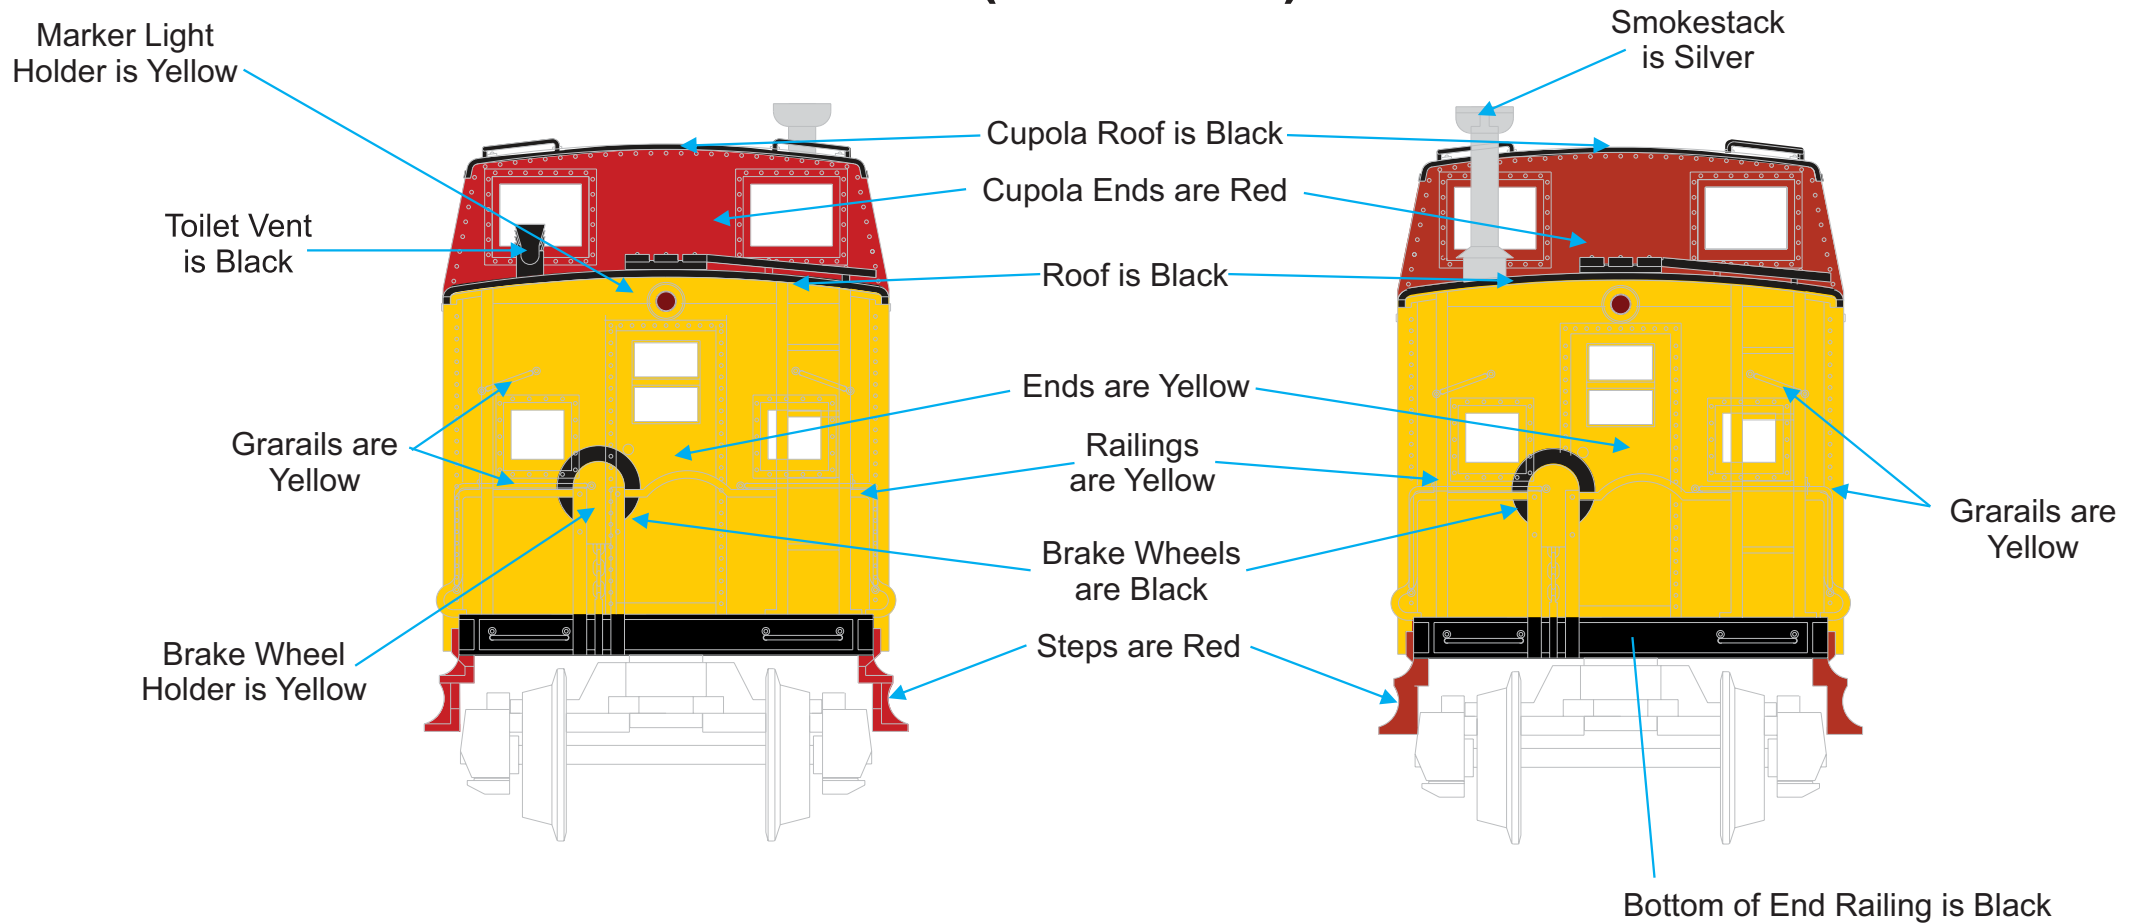

Grabrail Guide

Metal Cupola Grabrails = Black
Metal Side Grabrails = Yellow
Metal End Grabrails = Yellow

20-91729

589

Interior is Green

Color Guide

Red = Caboose Red (MT 008-1260)
Yellow = McDonalds Yellow (MT 011-1496)
Silver = Standard Silver (MT 012-1206)
Black = Standard Black (MT 001-1000)
White = Standard White (MT 009-1314)
Interior Green = Cab Interior Green (MT 005-1890)

Color Priority

2
1
1
n/a
n/a
1

Premier - 2021 Special Projects Patrick's Duluth South Shore & Atlantic Steel Caboose #587 and #589

BETTENDORF TRUCKS

End View (9/13/2021)

Grabrail Guide

Metal Cupola Grabrails = Black
Metal Side Grabrails = Yellow
Metal End Grabrails = Yellow