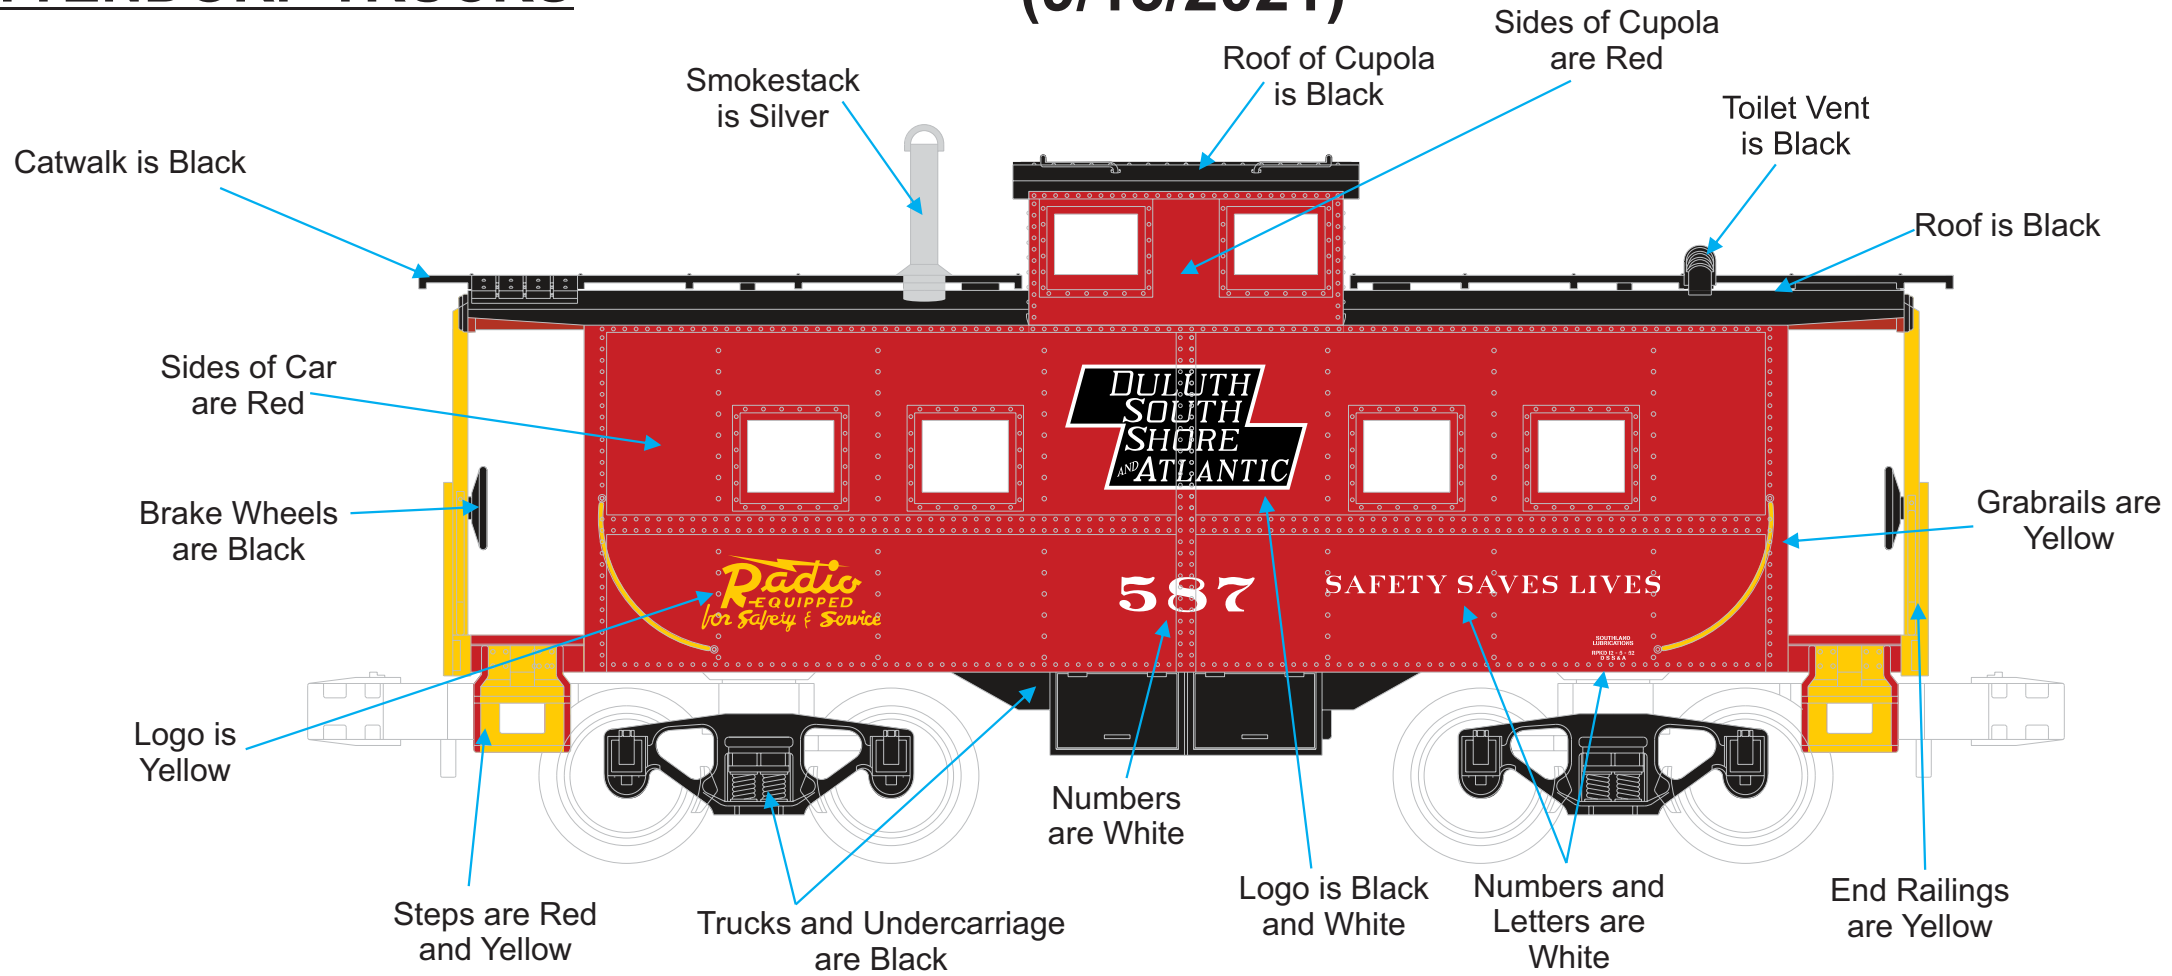

Premier - 2021 Special Projects Patrick's Duluth South Shore & Atlantic Steel Caboose #587 and #589 Reversed View (9/13/2021)

BETTENDORF TRUCKS

PROPERTY OF M.T.H. ELECTRIC TRAINS -- CONFIDENTIAL

Grabrail Guide

Metal Cupola Grabrails = Black
Metal Side Grabrails = Yellow
Metal End Grabrails = Yellow

20-91729

589

Interior is Green

Color Guide

Red = Caboose Red (MT 008-1260)
Yellow = McDonalds Yellow (MT 011-1496)
Silver = Standard Silver (MT 012-1206)
Black = Standard Black (MT 001-1000)
White = Standard White (MT 009-1314)
Interior Green = Cab Interior Green (MT 005-1890)

Color Priority

2
1
1
n/a
n/a
1