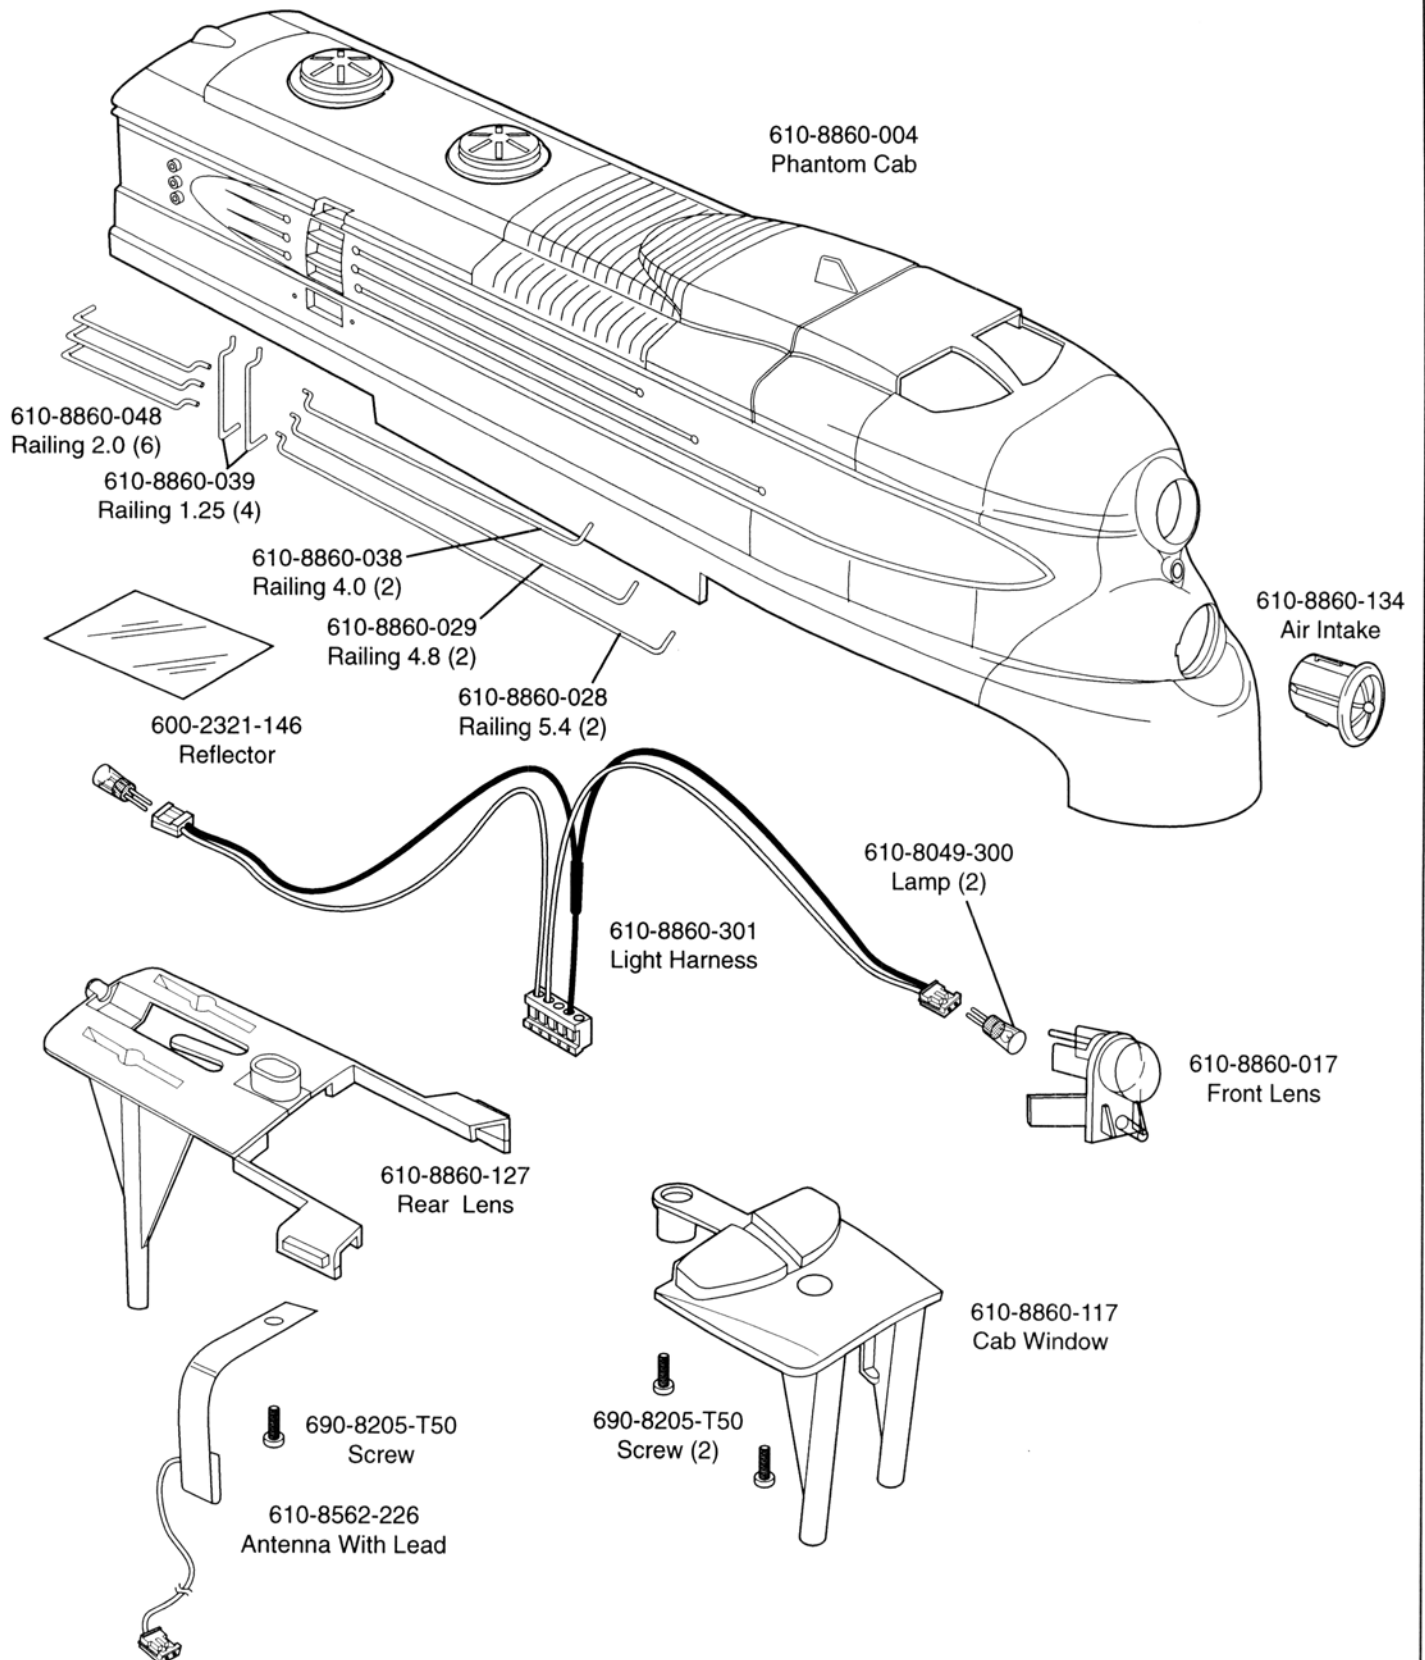

601-8860-000 PHANTOM LOCOMOTIVE

601-8860-000 PHANTOM LOCOMOTIVE

610-8860-150 PHANTOM MOTOR TRUCK ASSEMBLY BREAKDOWN

610-8860-025 PHANTOM PLAIN TRUCK ASSEMBLY BREAKDOWN

601-8860-000 THE PHANTOM LOCOMOTIVE PICTORIAL WIRING DIAGRAM

NOTE: Colors of wires may vary. You must trace wires to verify connections