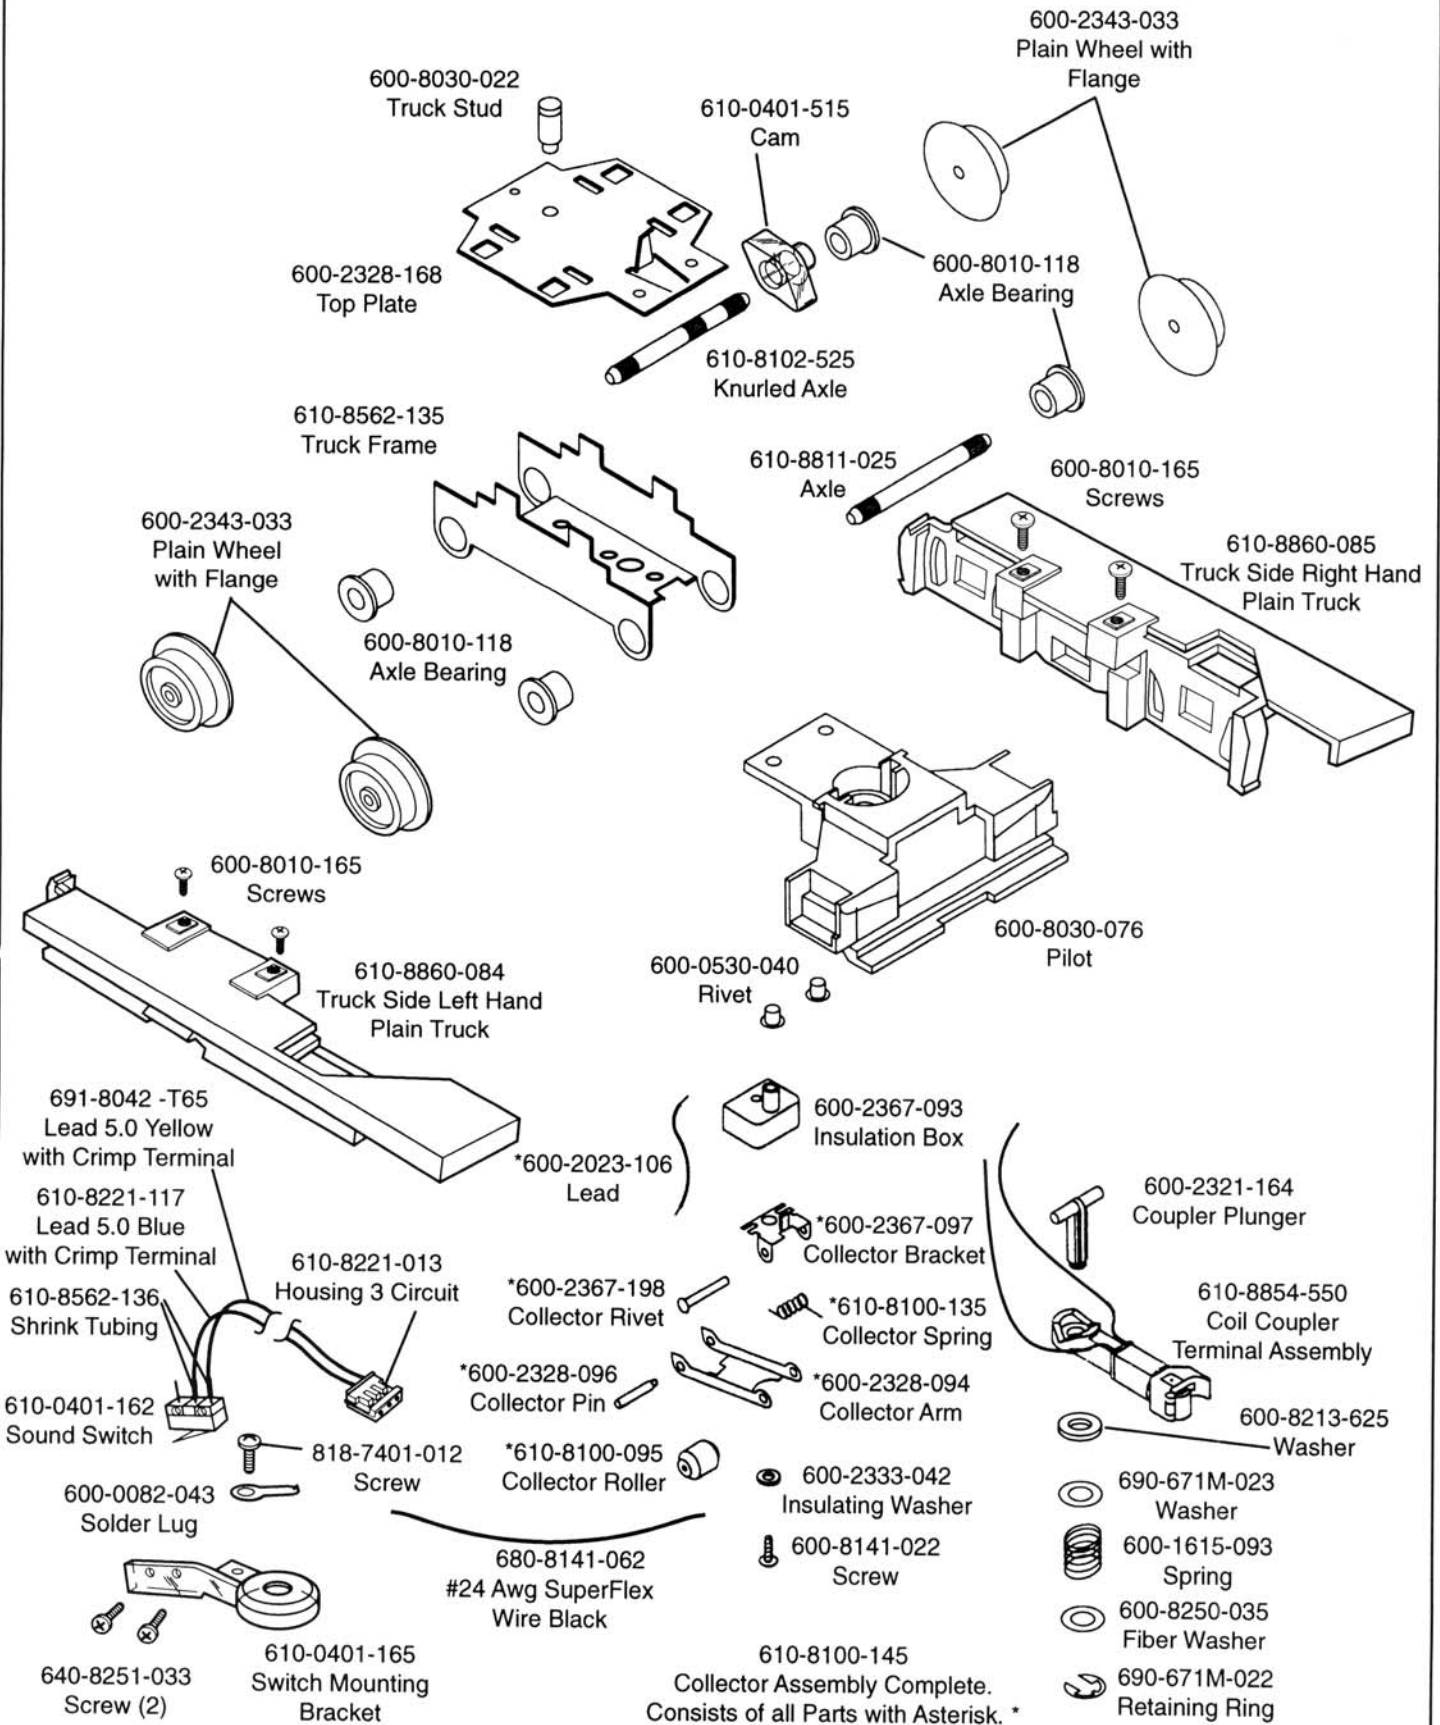

601-8860-000 PHANTOM LOCOMOTIVE

601-8860-000 PHANTOM LOCOMOTIVE

610-8860-150 PHANTOM MOTOR TRUCK ASSEMBLY BREAKDOWN

610-8860-025 PHANTOM PLAIN TRUCK ASSEMBLY BREAKDOWN

601-8860-000 THE PHANTOM LOCOMOTIVE PICTORIAL WIRING DIAGRAM

NOTE: Colors of wires may vary. You must trace wires to verify connections