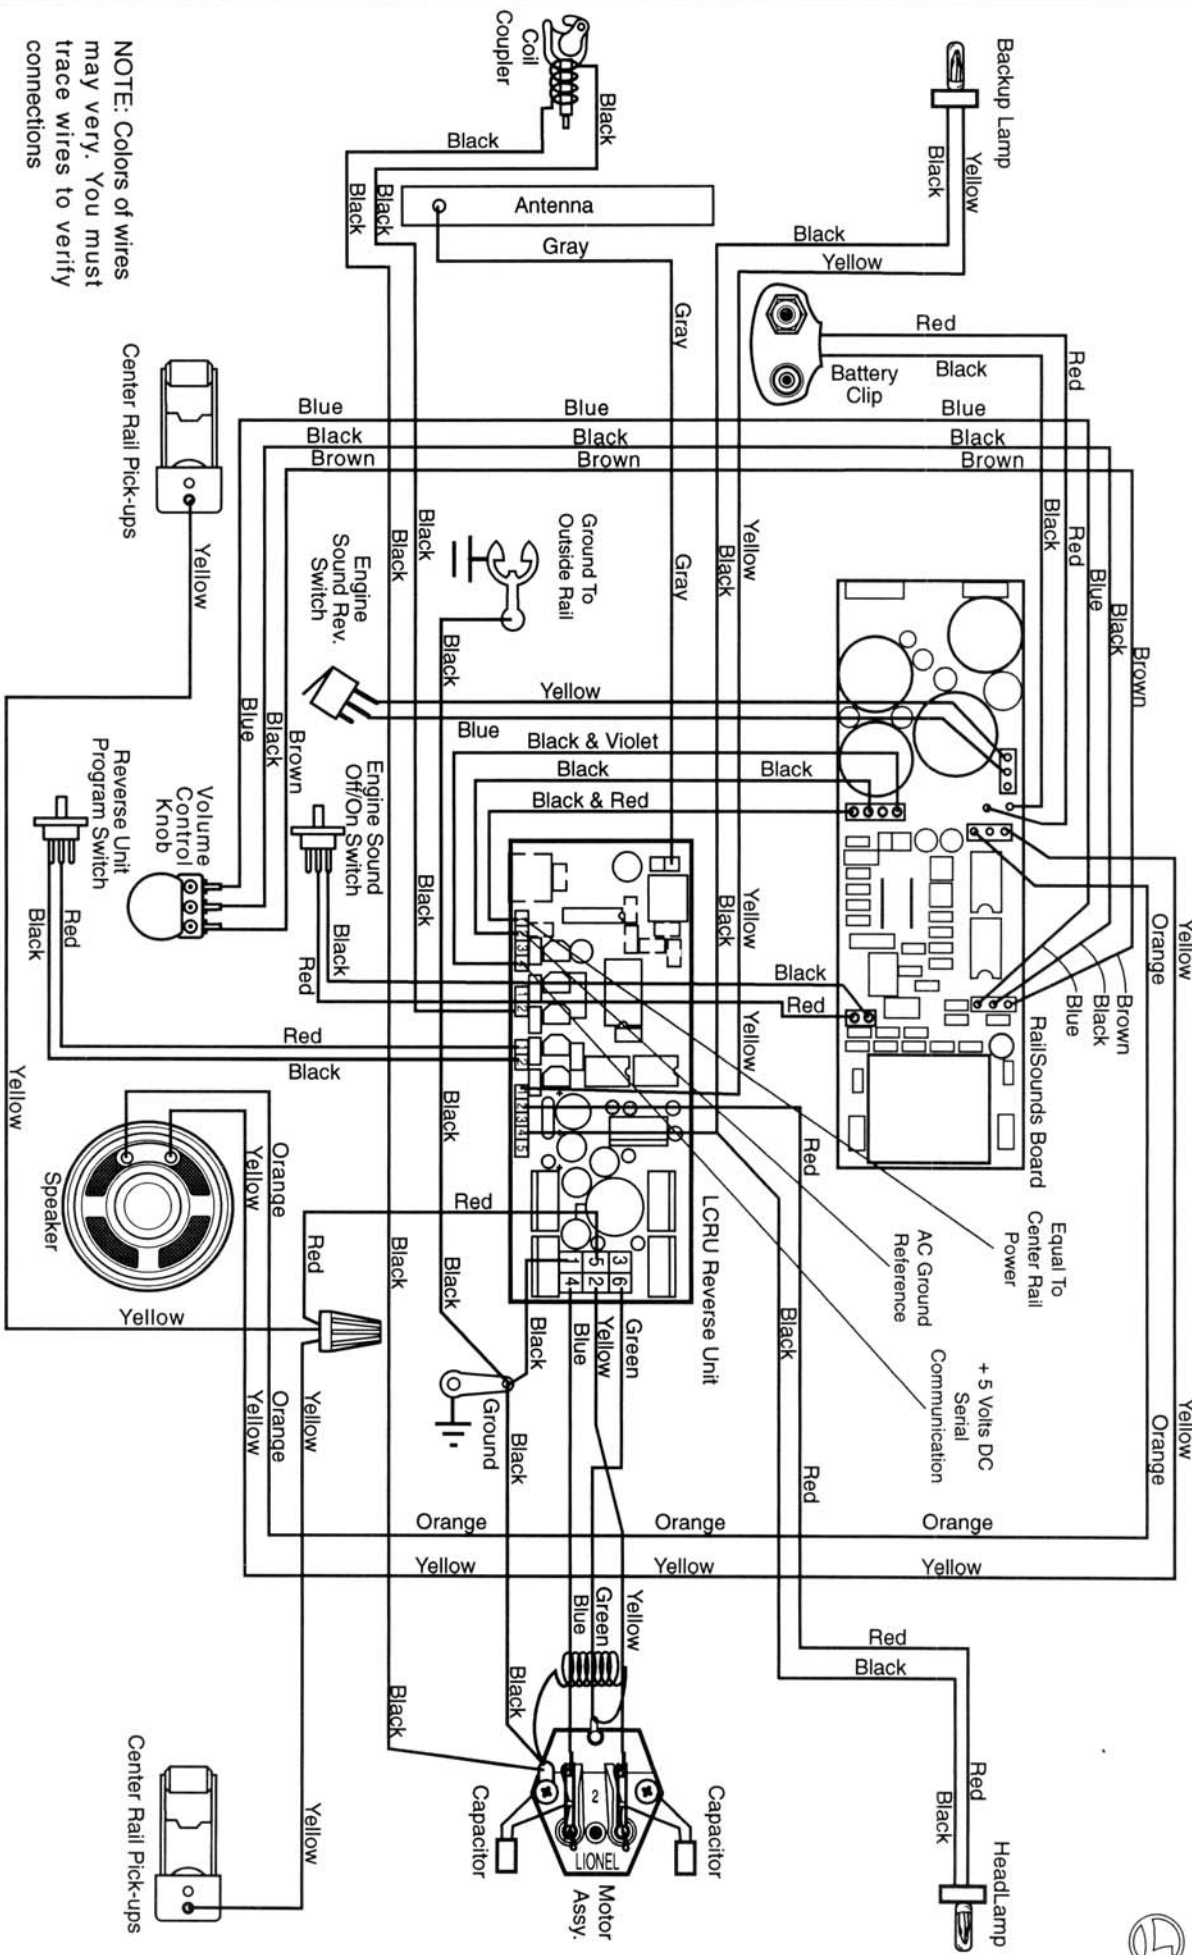

601-8860-000 PHANTOM LOCOMOTIVE

601-8860-000 PHANTOM LOCOMOTIVE

610-8860-150 PHANTOM MOTOR TRUCK ASSEMBLY BREAKDOWN

610-8860-025 PHANTOM PLAIN TRUCK ASSEMBLY BREAKDOWN

601-8860-000 THE PHANTOM LOCOMOTIVE PICTORIAL WIRING DIAGRAM

NOTE: Colors of wires may vary. You must trace wires to verify connections