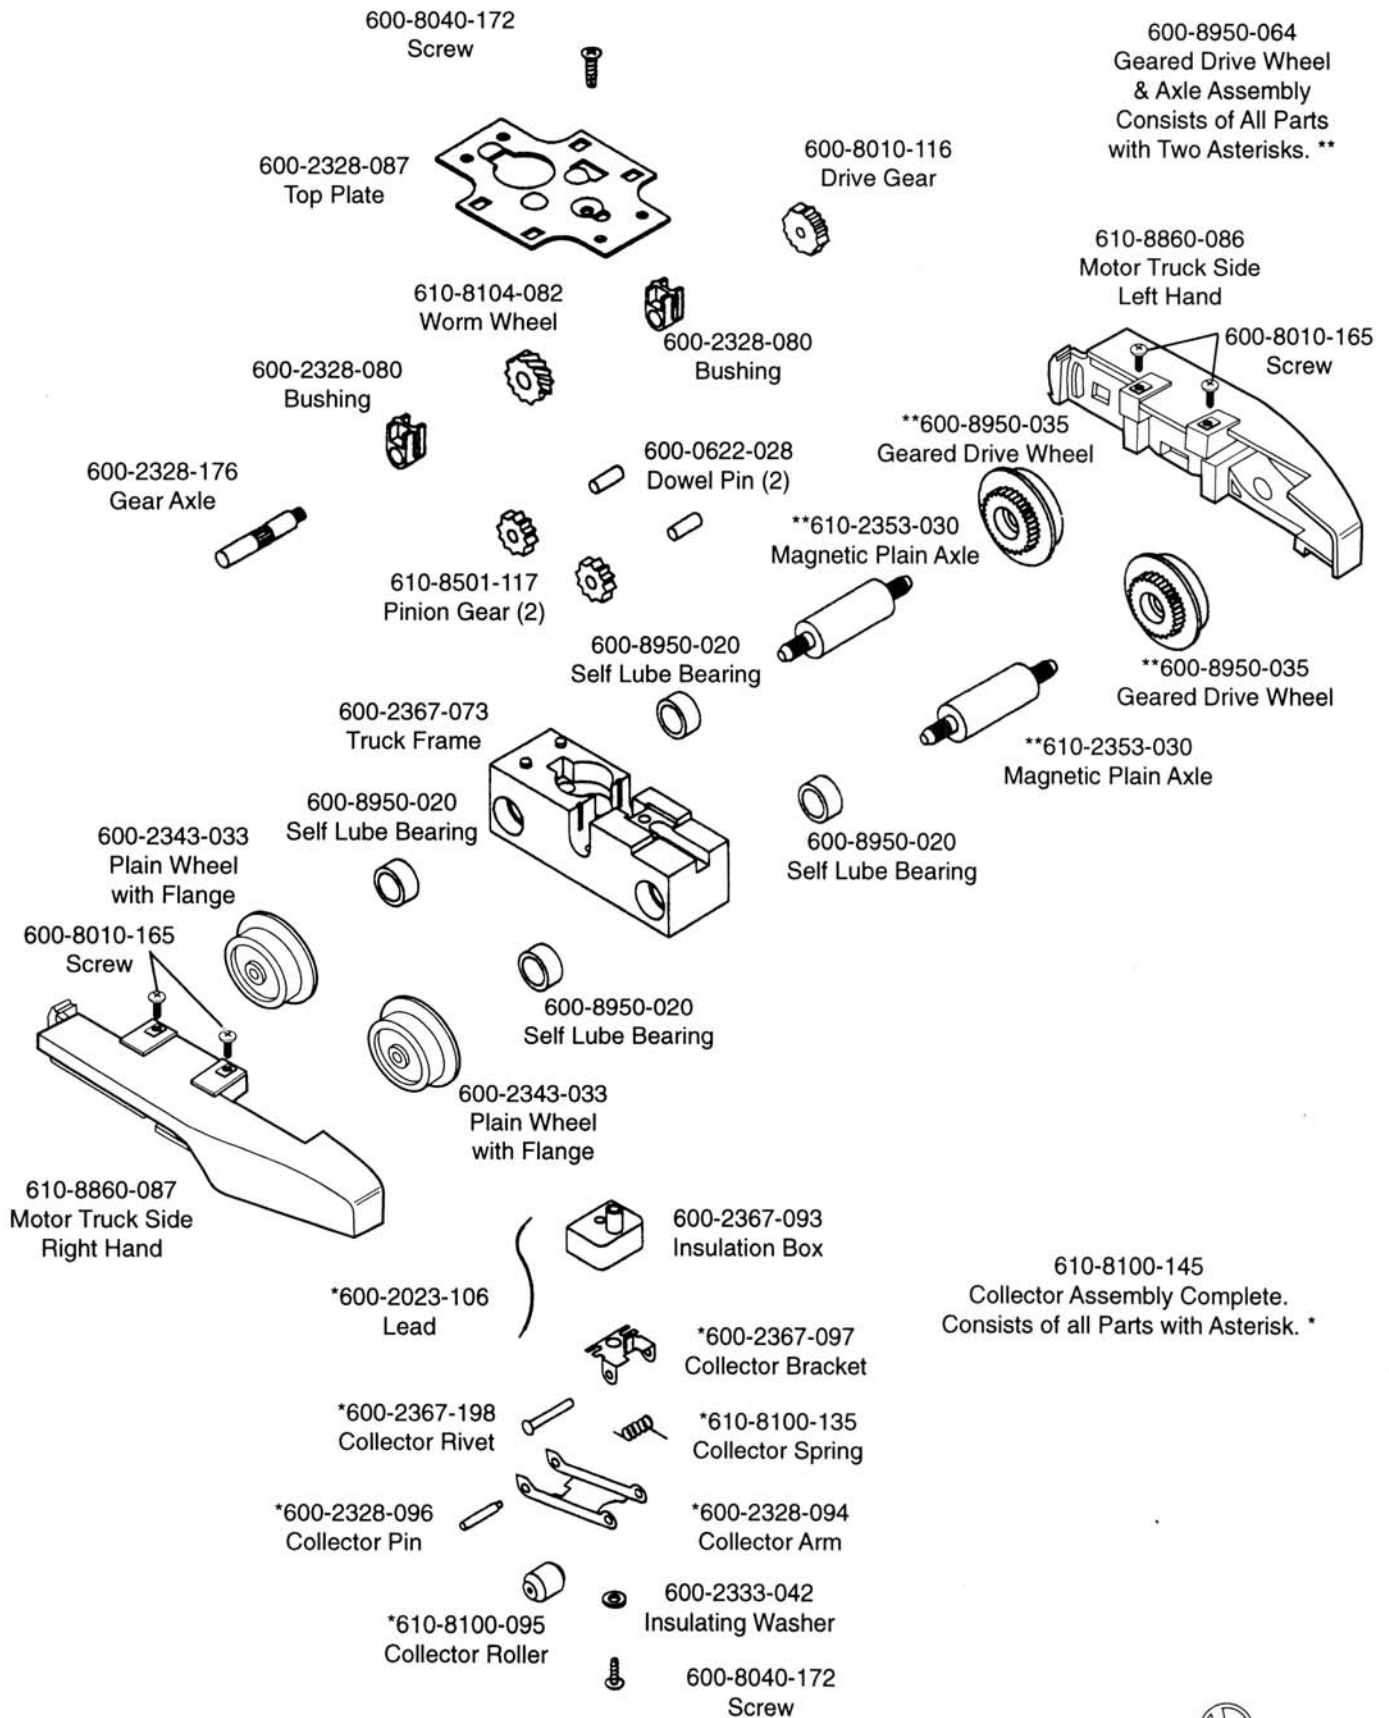

601-8860-000 PHANTOM LOCOMOTIVE

601-8860-000 PHANTOM LOCOMOTIVE

610-8860-150 PHANTOM MOTOR TRUCK ASSEMBLY BREAKDOWN

610-8860-025 PHANTOM PLAIN TRUCK ASSEMBLY BREAKDOWN

601-8860-000 THE PHANTOM LOCOMOTIVE PICTORIAL WIRING DIAGRAM

NOTE: Colors of wires may vary. You must trace wires to verify connections