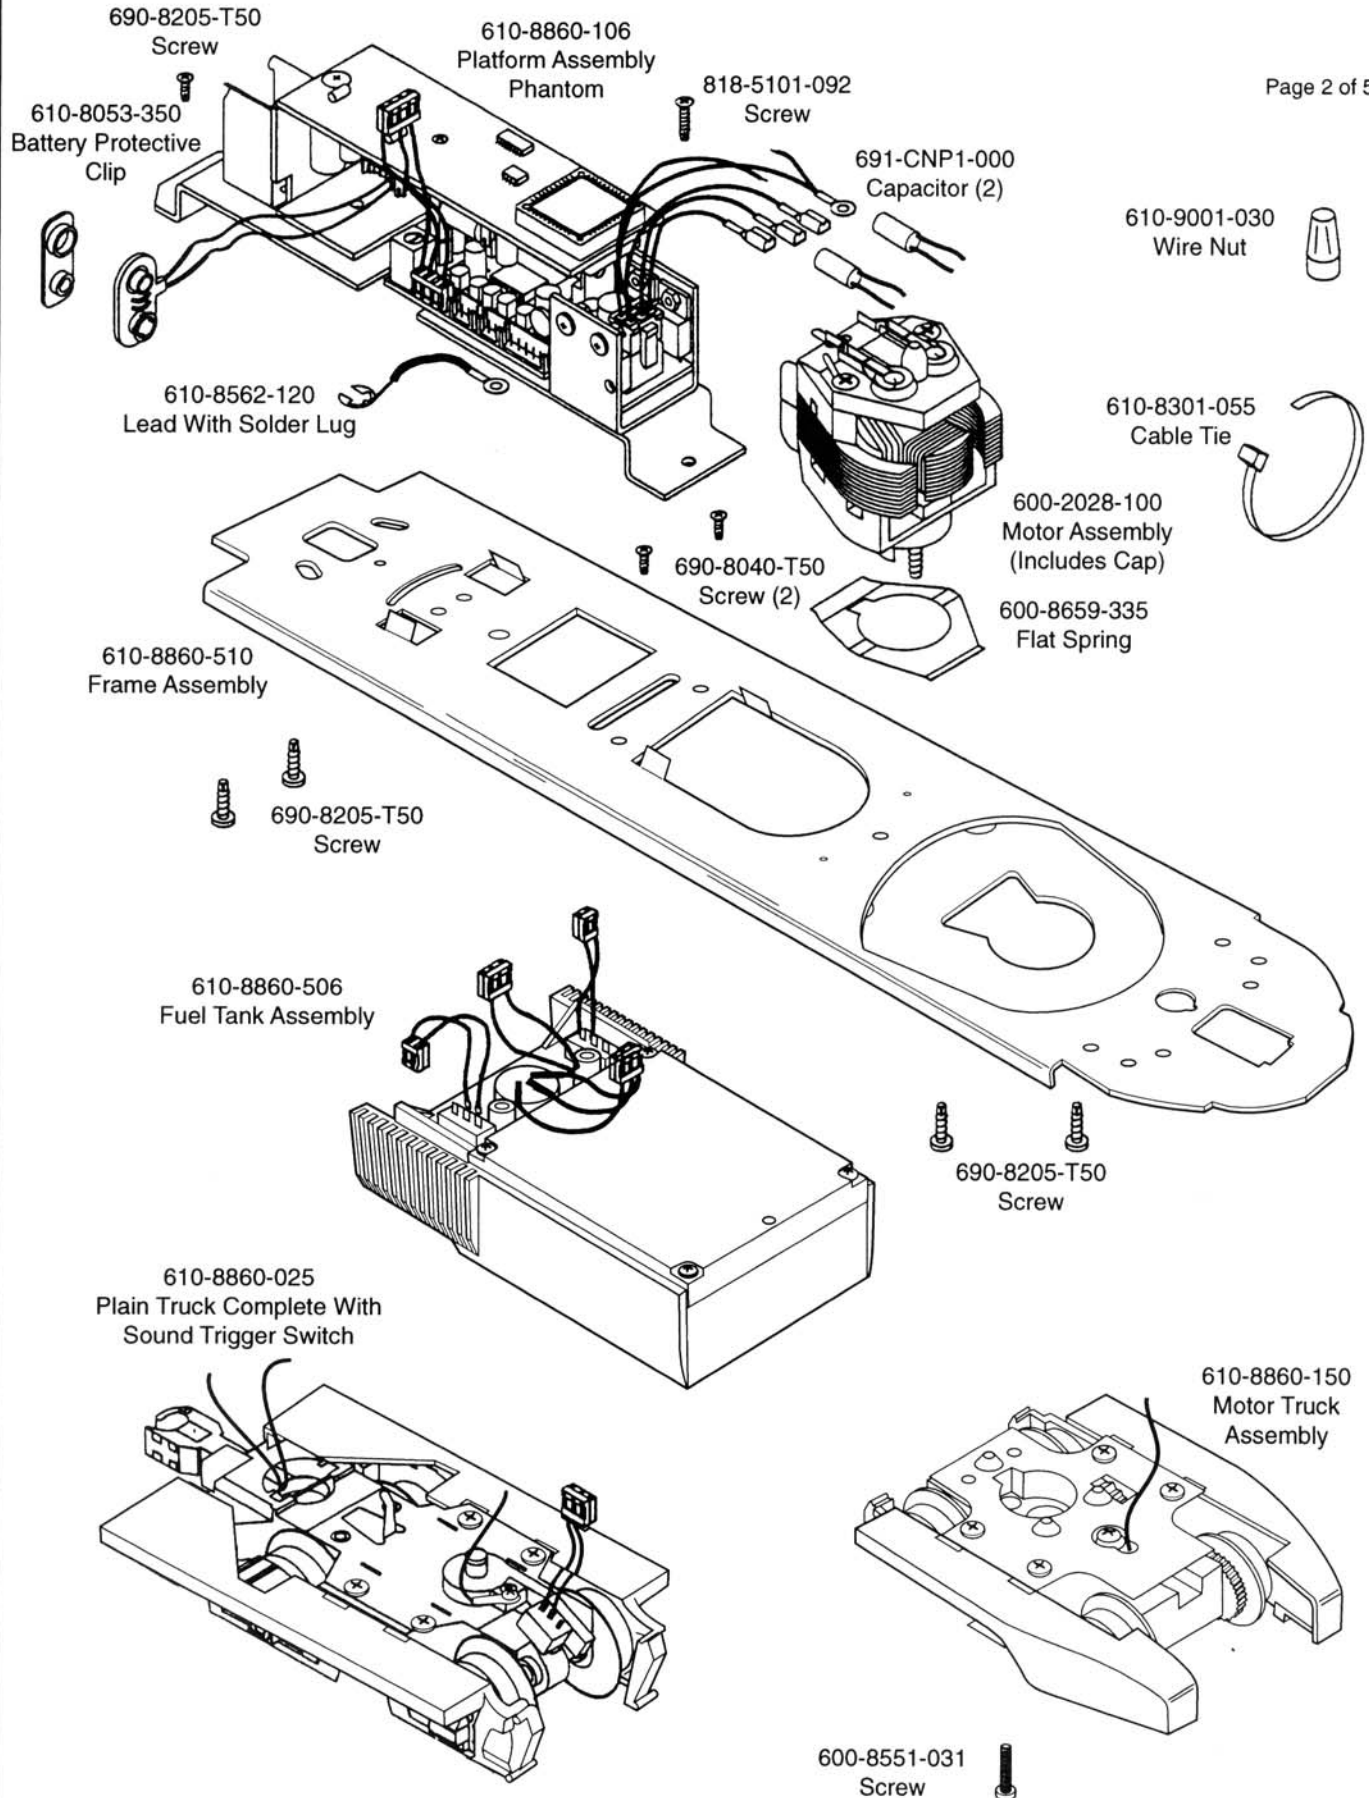

601-8860-000 PHANTOM LOCOMOTIVE

601-8860-000 PHANTOM LOCOMOTIVE

610-8860-150 PHANTOM MOTOR TRUCK ASSEMBLY BREAKDOWN

610-8860-025 PHANTOM PLAIN TRUCK ASSEMBLY BREAKDOWN

601-8860-000 THE PHANTOM LOCOMOTIVE PICTORIAL WIRING DIAGRAM

NOTE: Colors of wires may vary. You must trace wires to verify connections