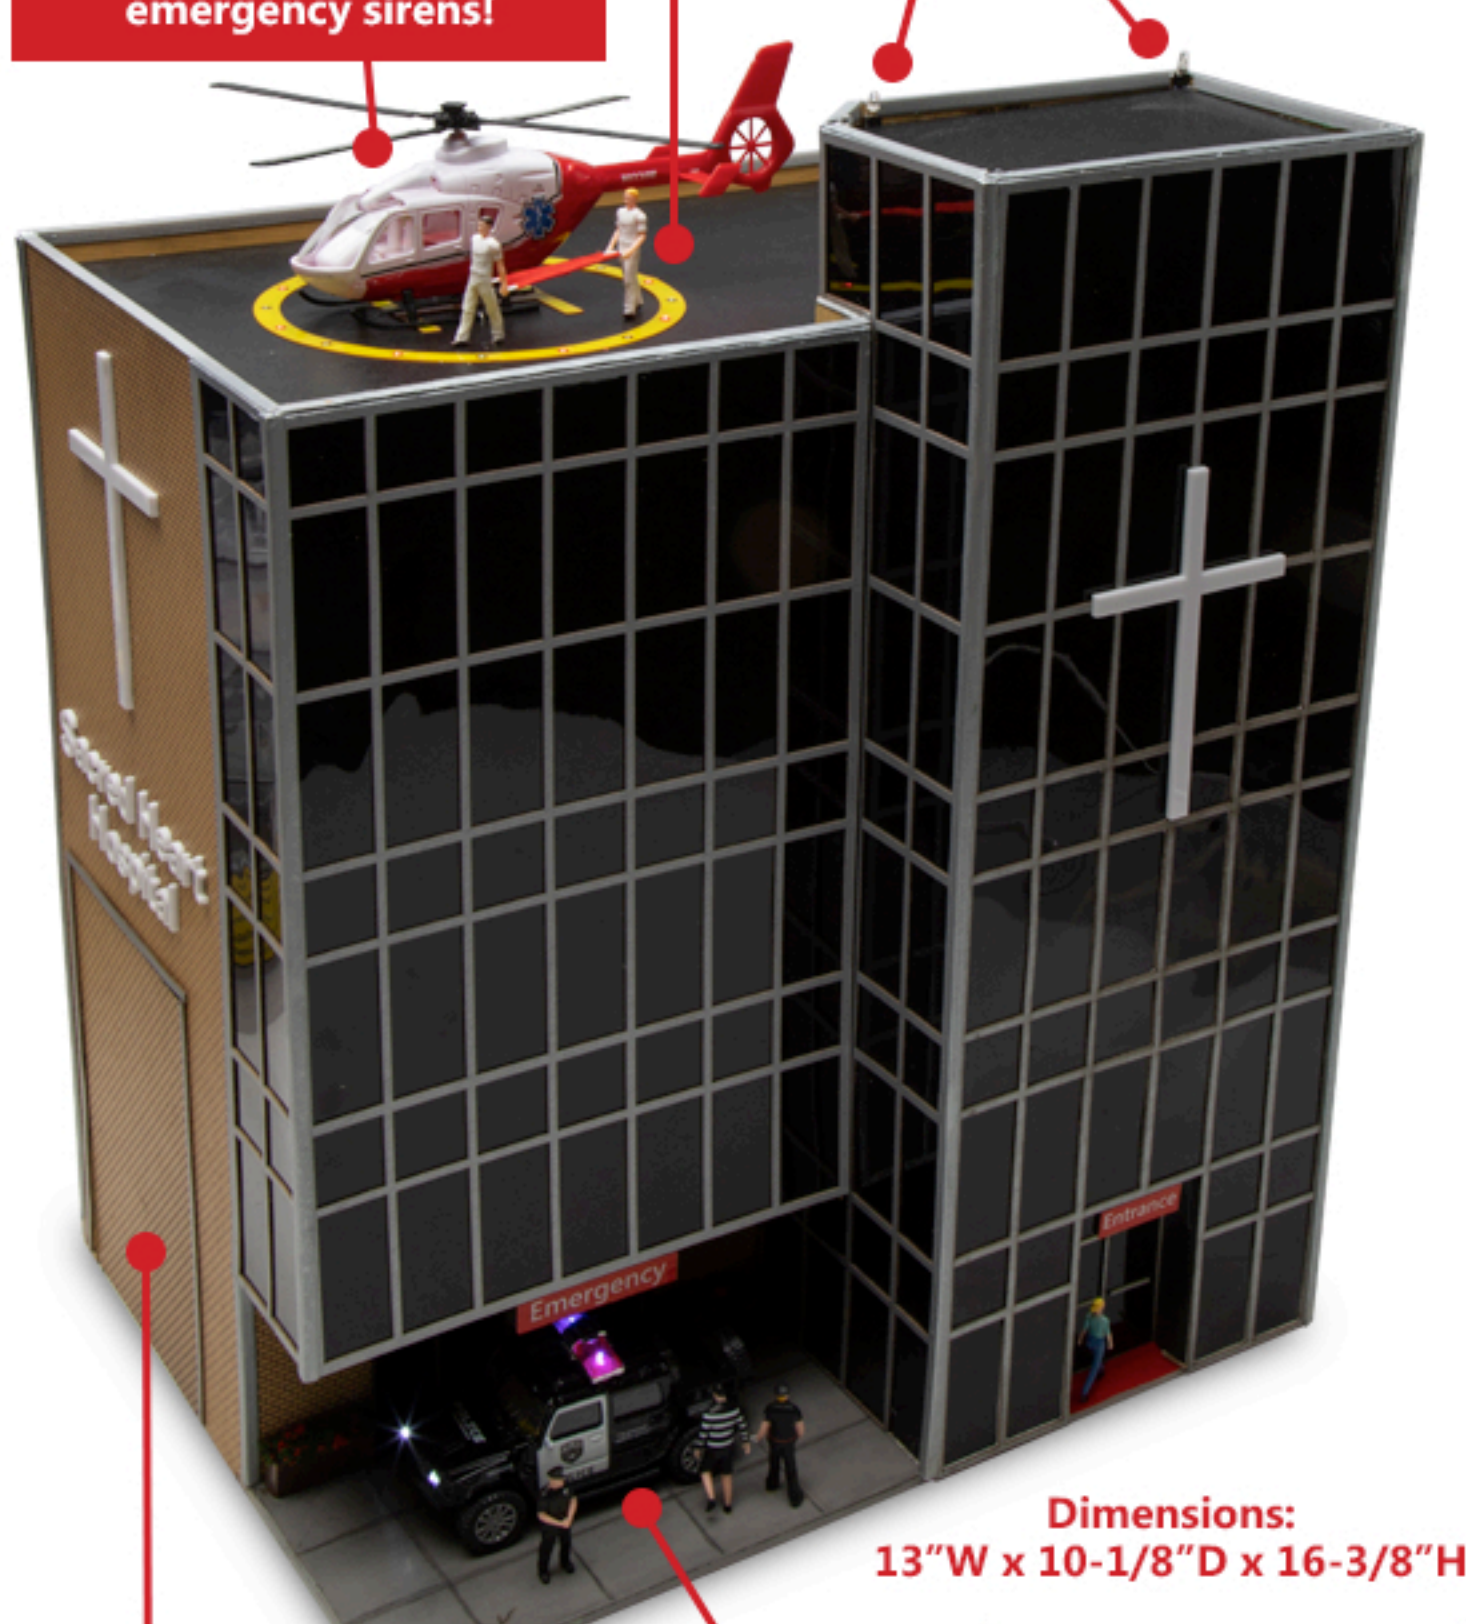

Dimensions:  
13"W x 10-1/8"D x 16-3/8"H

Built-in train tunnel to run trains through or use the innovative "tunnel insert" for a stand-alone building!

Lighted Police SUV with working headlights and light-bar with flashing red and blue LED lights!

Figures include two EMTs with stretcher, two police officers with bad guy, hospital visitor, and Jack the German Shepherd!

When powered up, you can see that something big is going on! Warning lights mounted on the roof access structure begin to flash. Safety lights surrounding the chopper's landing spot begin to alternate. Press a button and blades begin to turn and sirens roar! The activation button has two feet of wire for easy placement on your layout.

Down at the emergency room, the police car's rooftop light flash red and blue. Two police officers escort a "perp" wearing a black and white striped shirt, into the building for a little medical attention. Just another day at a big city hospital!