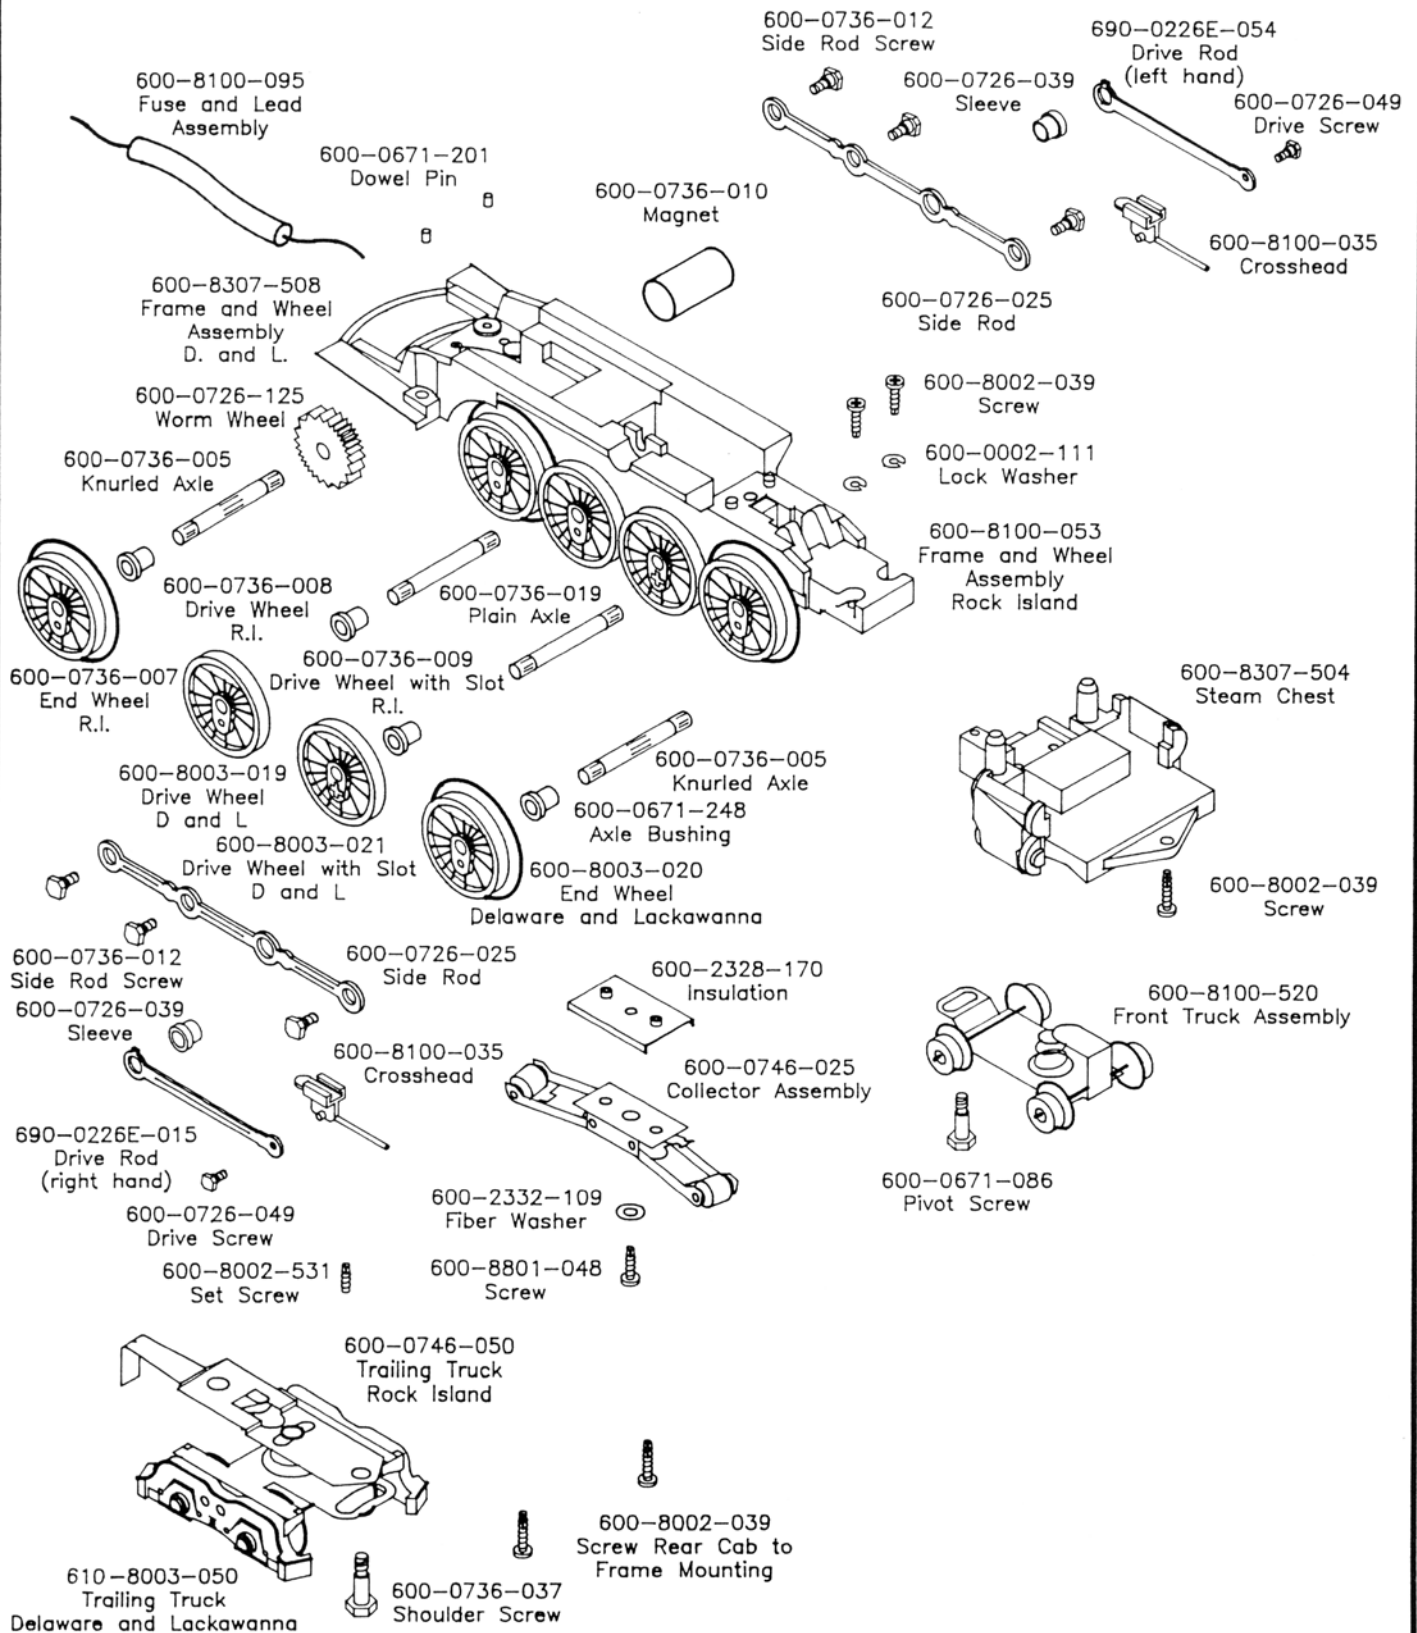

1-8001 ROCK ISLAND NORTHERN 1-8003 DELAWARE AND LACKAWANNA NORTHERN

(Page 3 of 3)