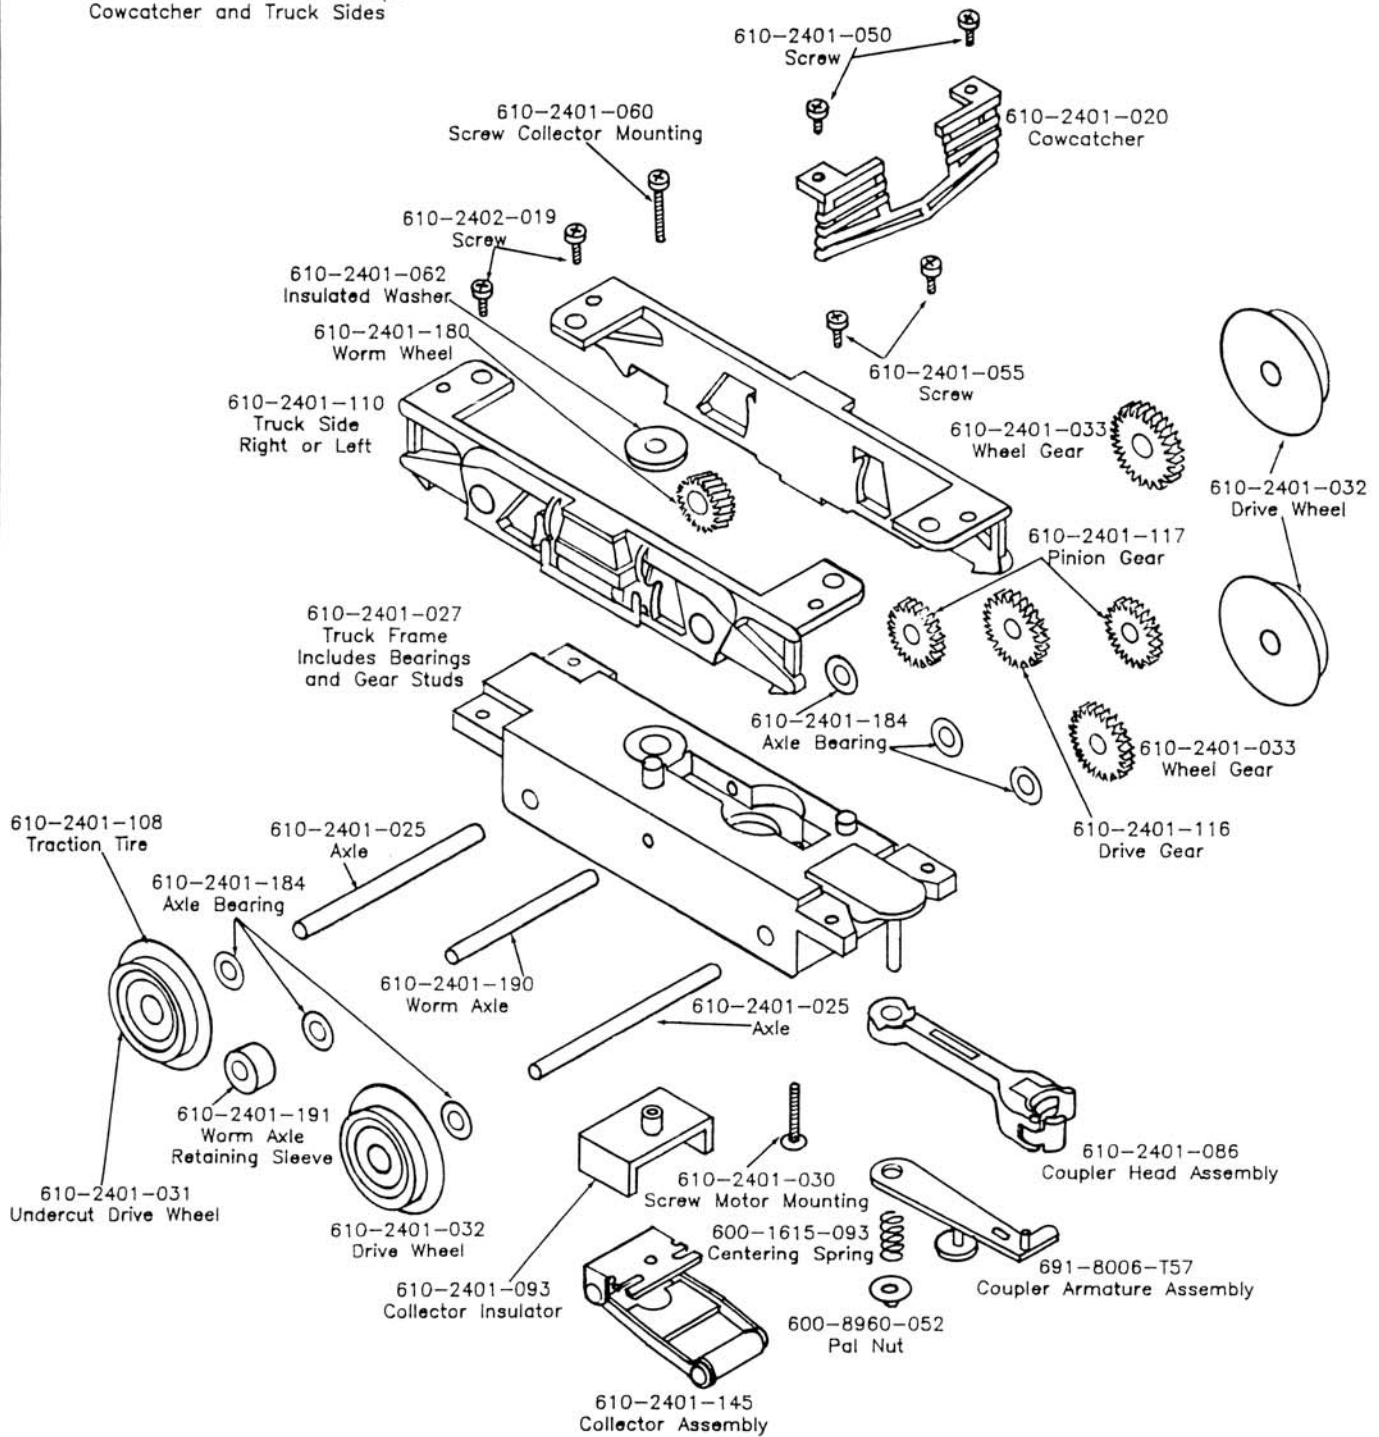

1-8304 LACKAWANNA M.U. CARS

(Page 2 of 3)

610-2401-101
Motor Truck Assembly
Includes All Parts Below Except
Cowcatcher and Truck Sides