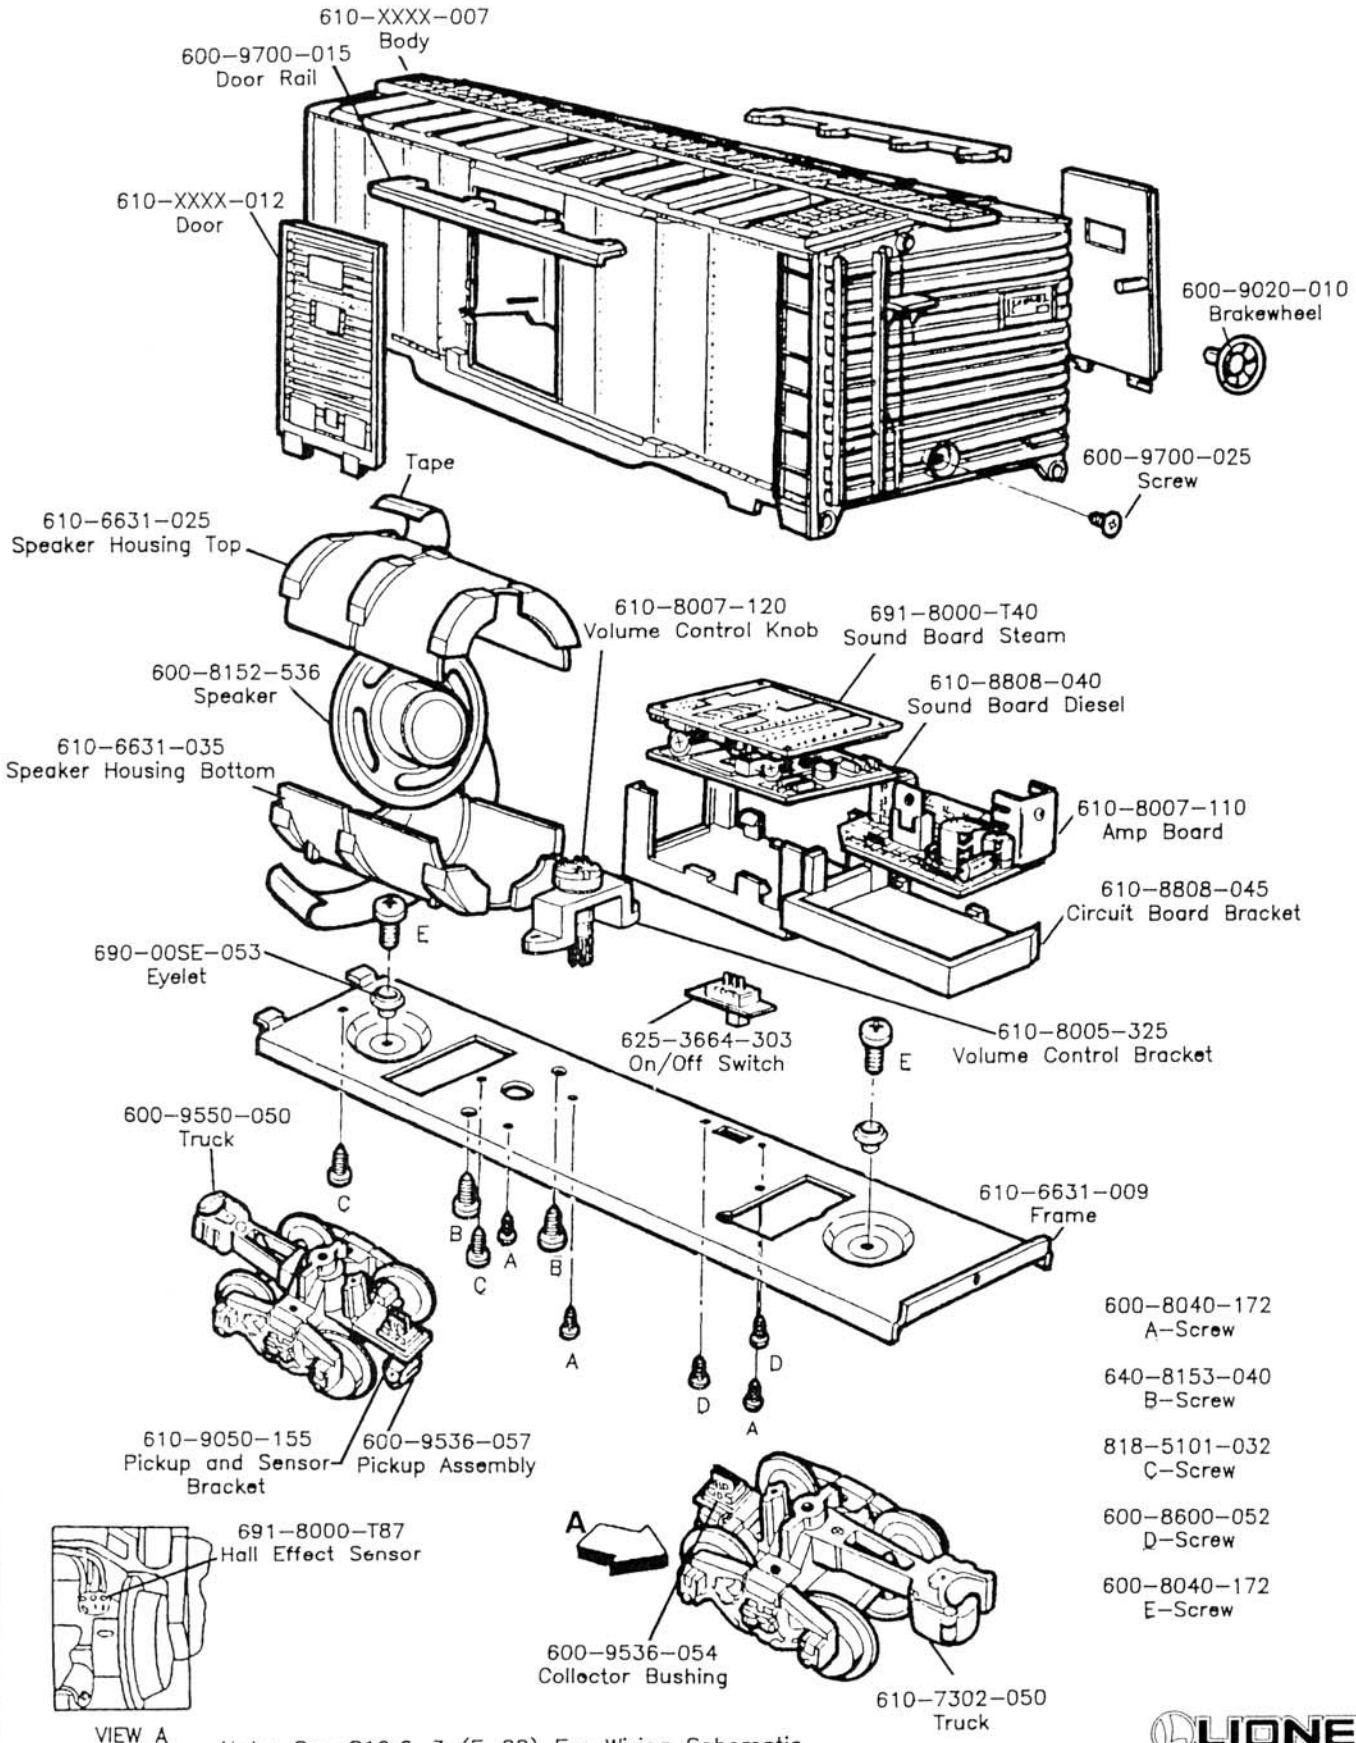

RAILSOUNDS BOXCARS WITH DIESEL/STEAM SOUND AND METAL TRUCKS

VIEW A

Note: See S19:6-3 (F-88) For Wiring Schematic