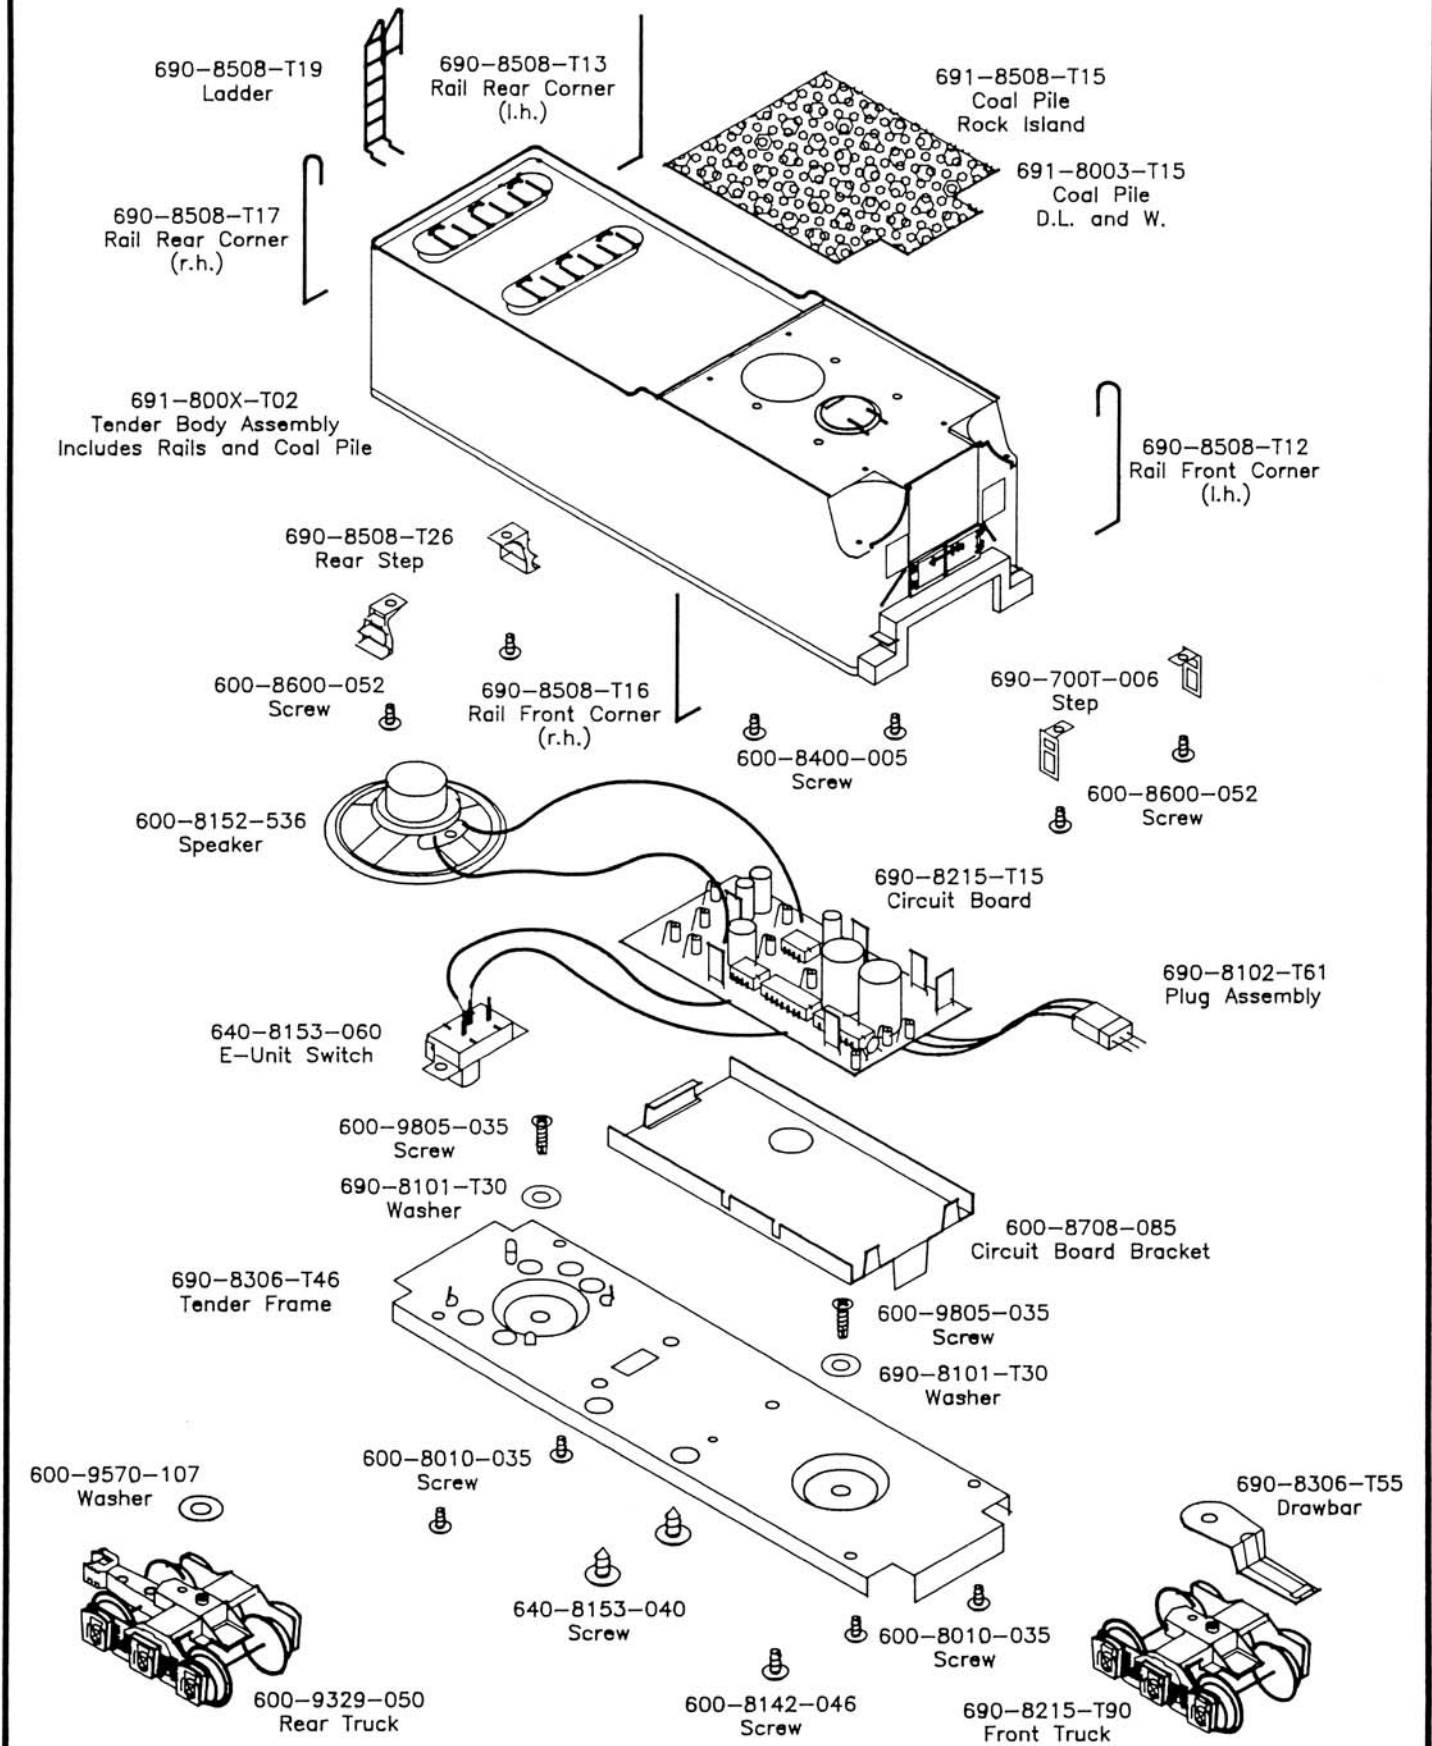

691-8001-T01 ROCK ISLAND TENDER 691-8003-T01 D.L. AND W. TENDER