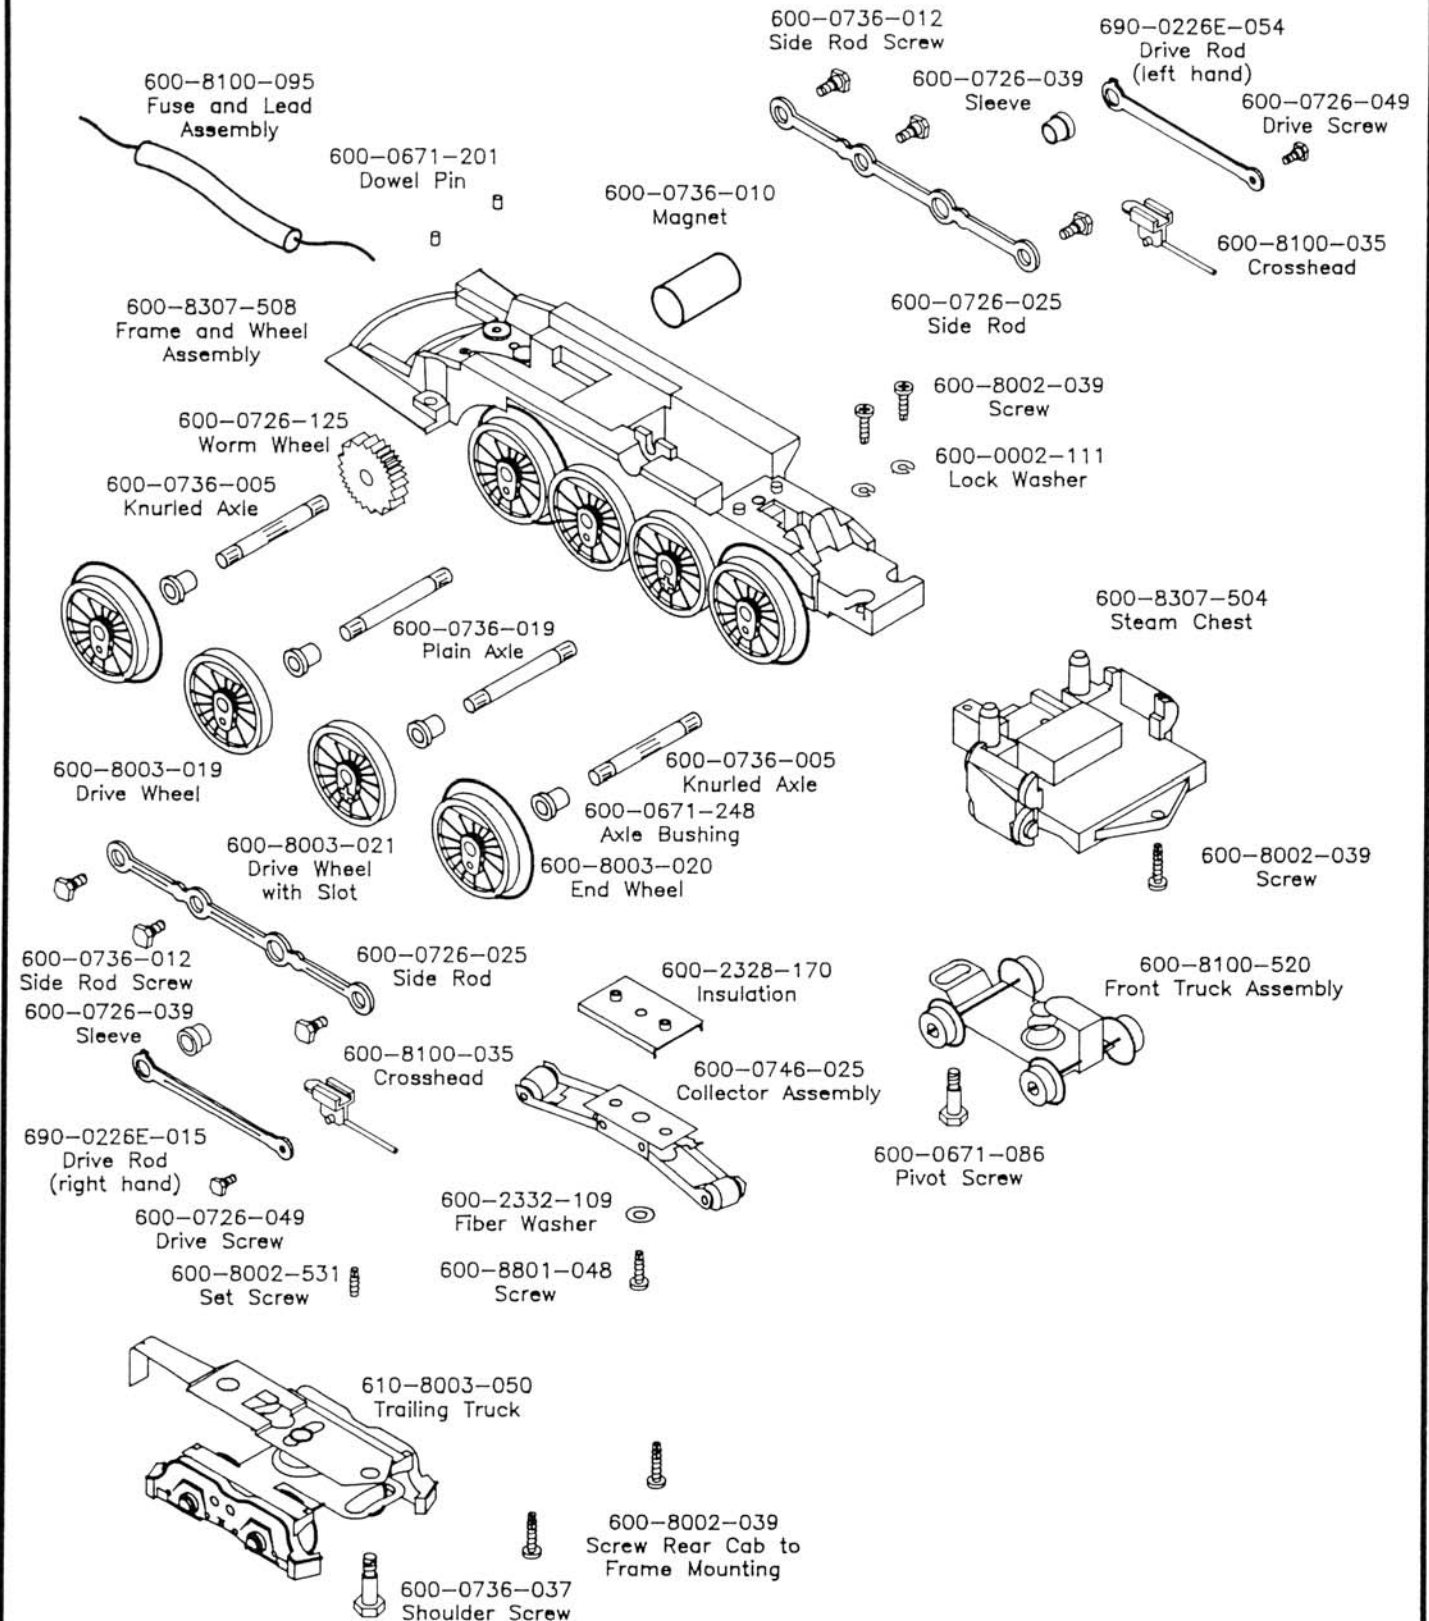

1-8007 GS-2 SOUTHERN PACIFIC STEAM LOCOMOTIVE

(Page 3 of 3)