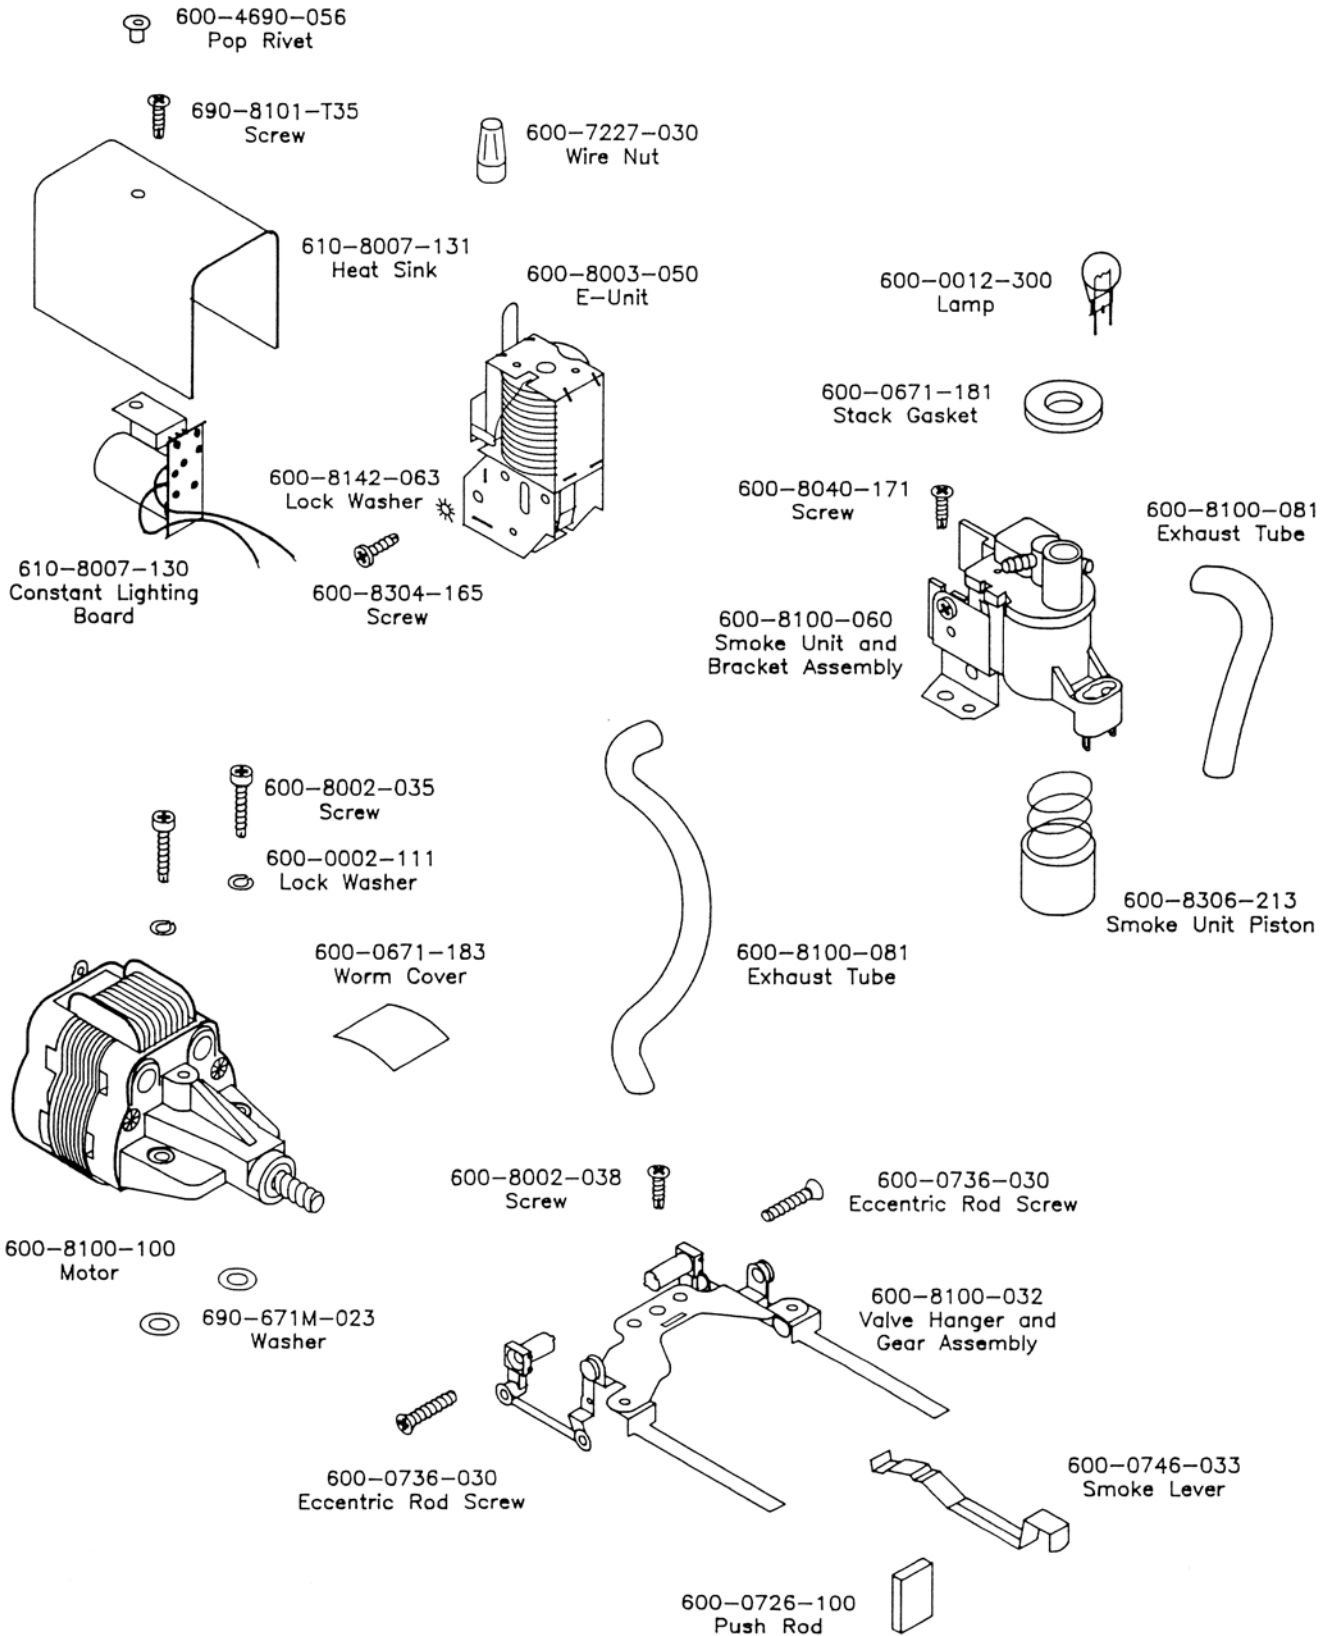

1-8007 GS-2 SOUTHERN PACIFIC STEAM LOCOMOTIVE

(Page 2 of 3)