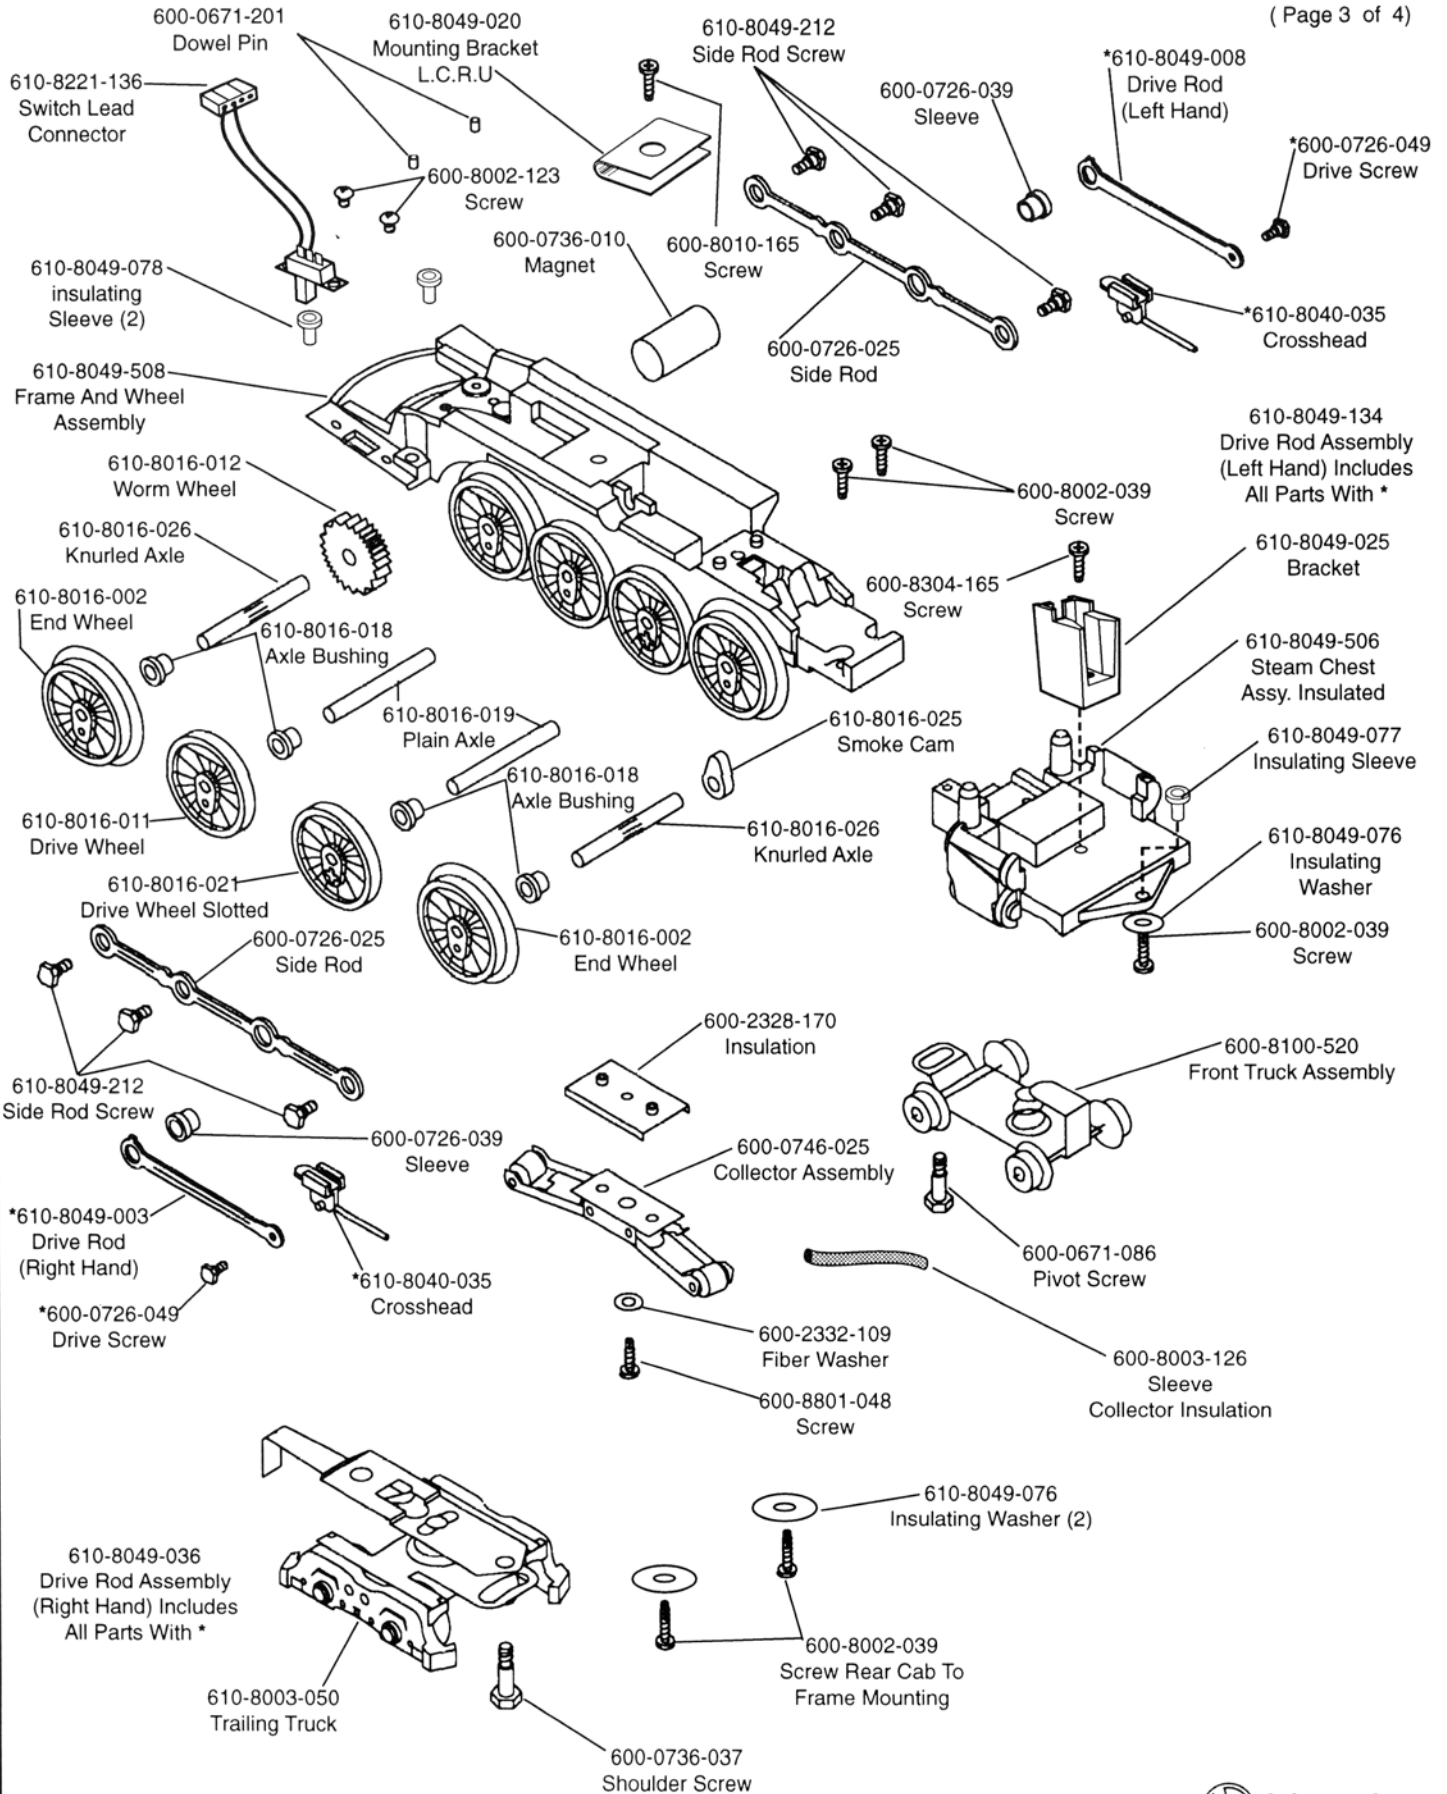

610-8049-001 4-8-4 N.&W. J CLASS WEATHERED

(Page 3 of 4)