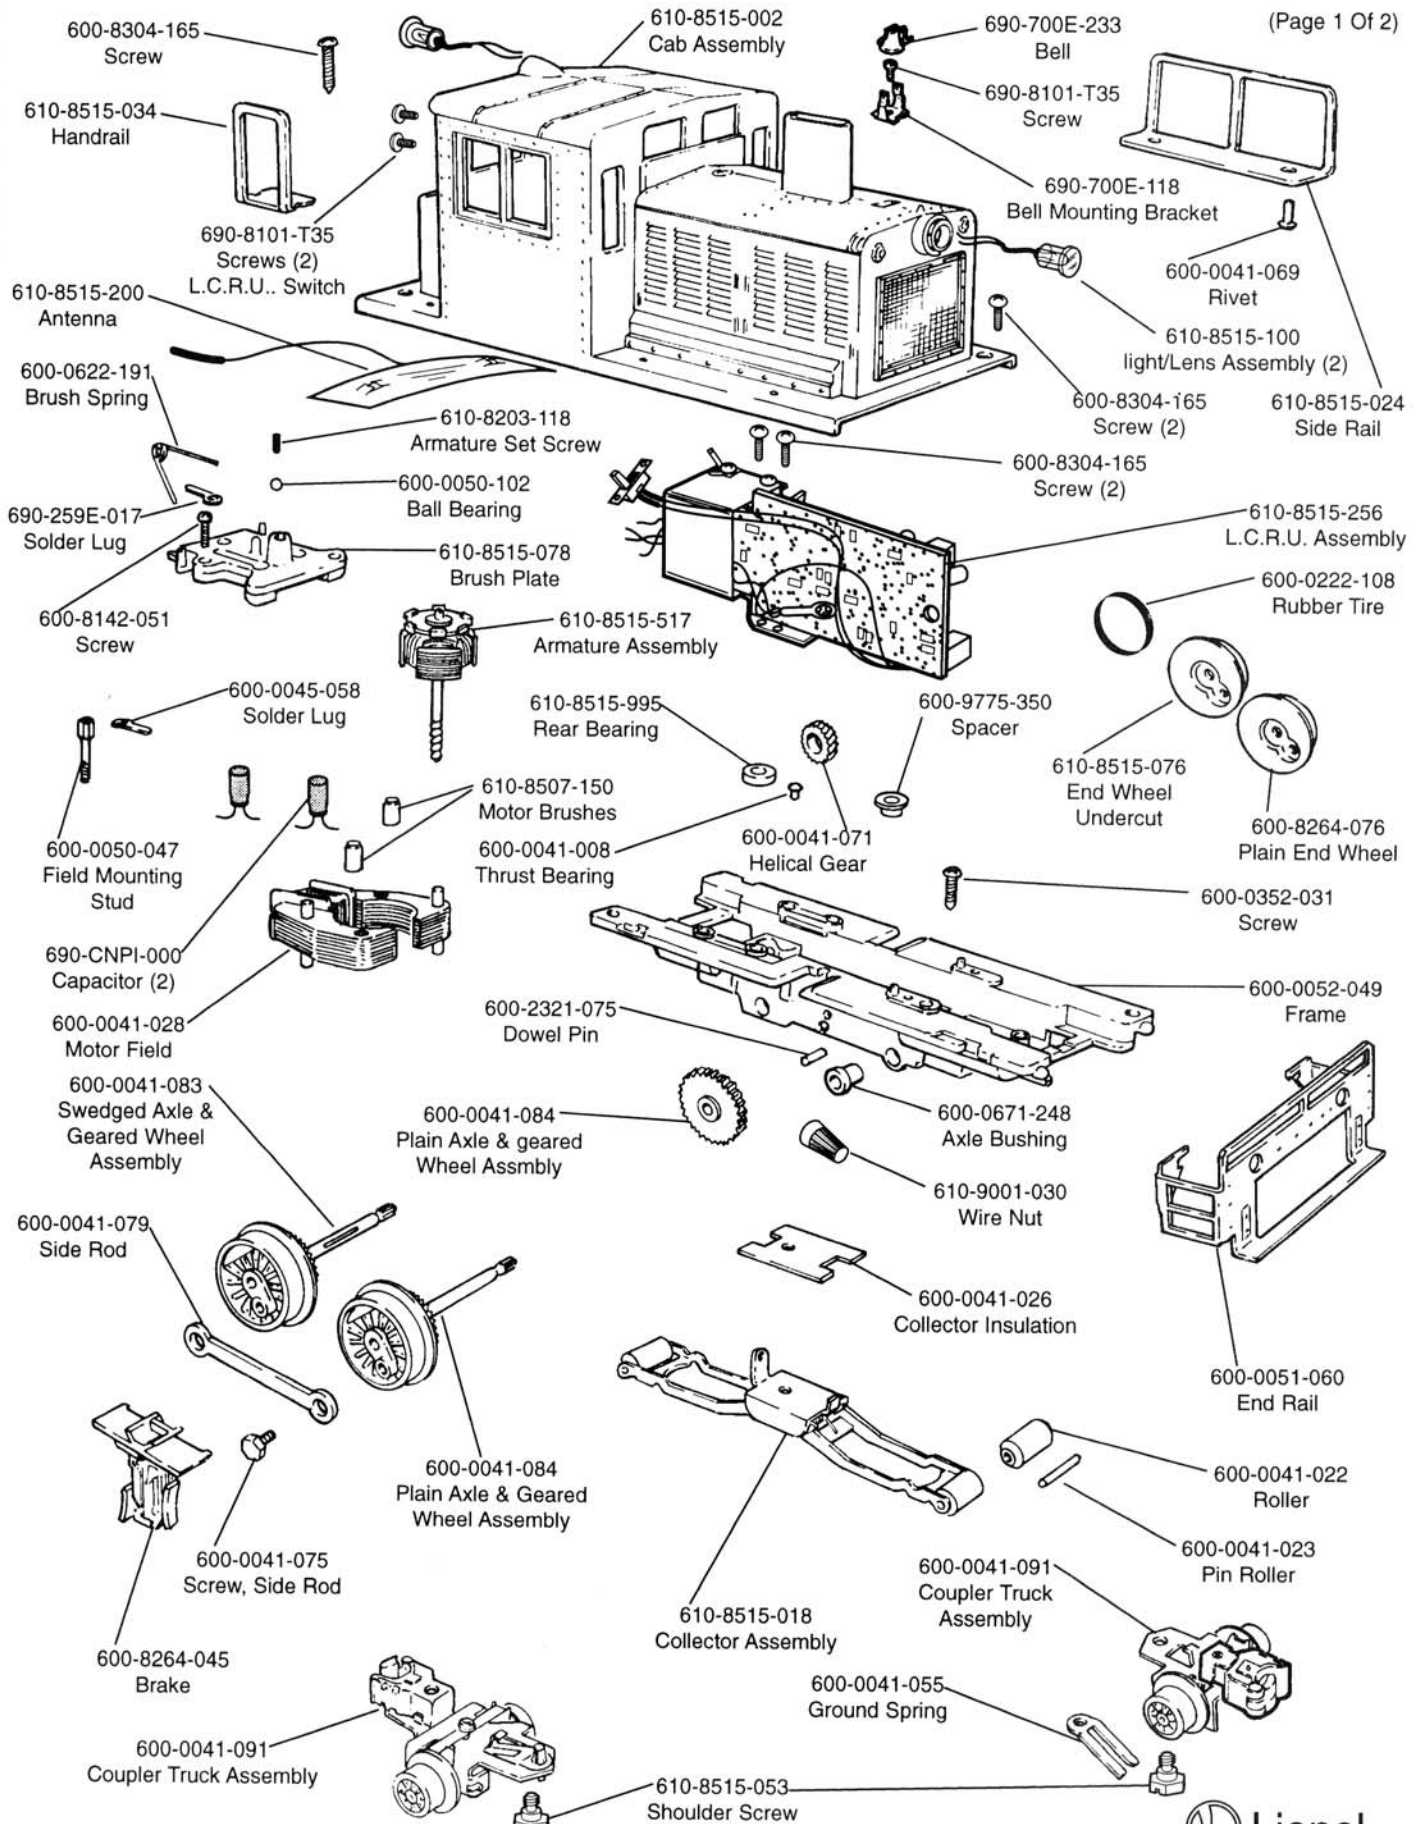

601-8128-000 F-3 A POWER SANTA-FE

601-8128-000 F-3A POWER SANTA-FE WIRING SCHEMATIC

NOTE: Colors of wires may vary. You must trace wires to verify connections

601-8515-000 LIONEL STEEL INDUSTRIAL SWITCHER