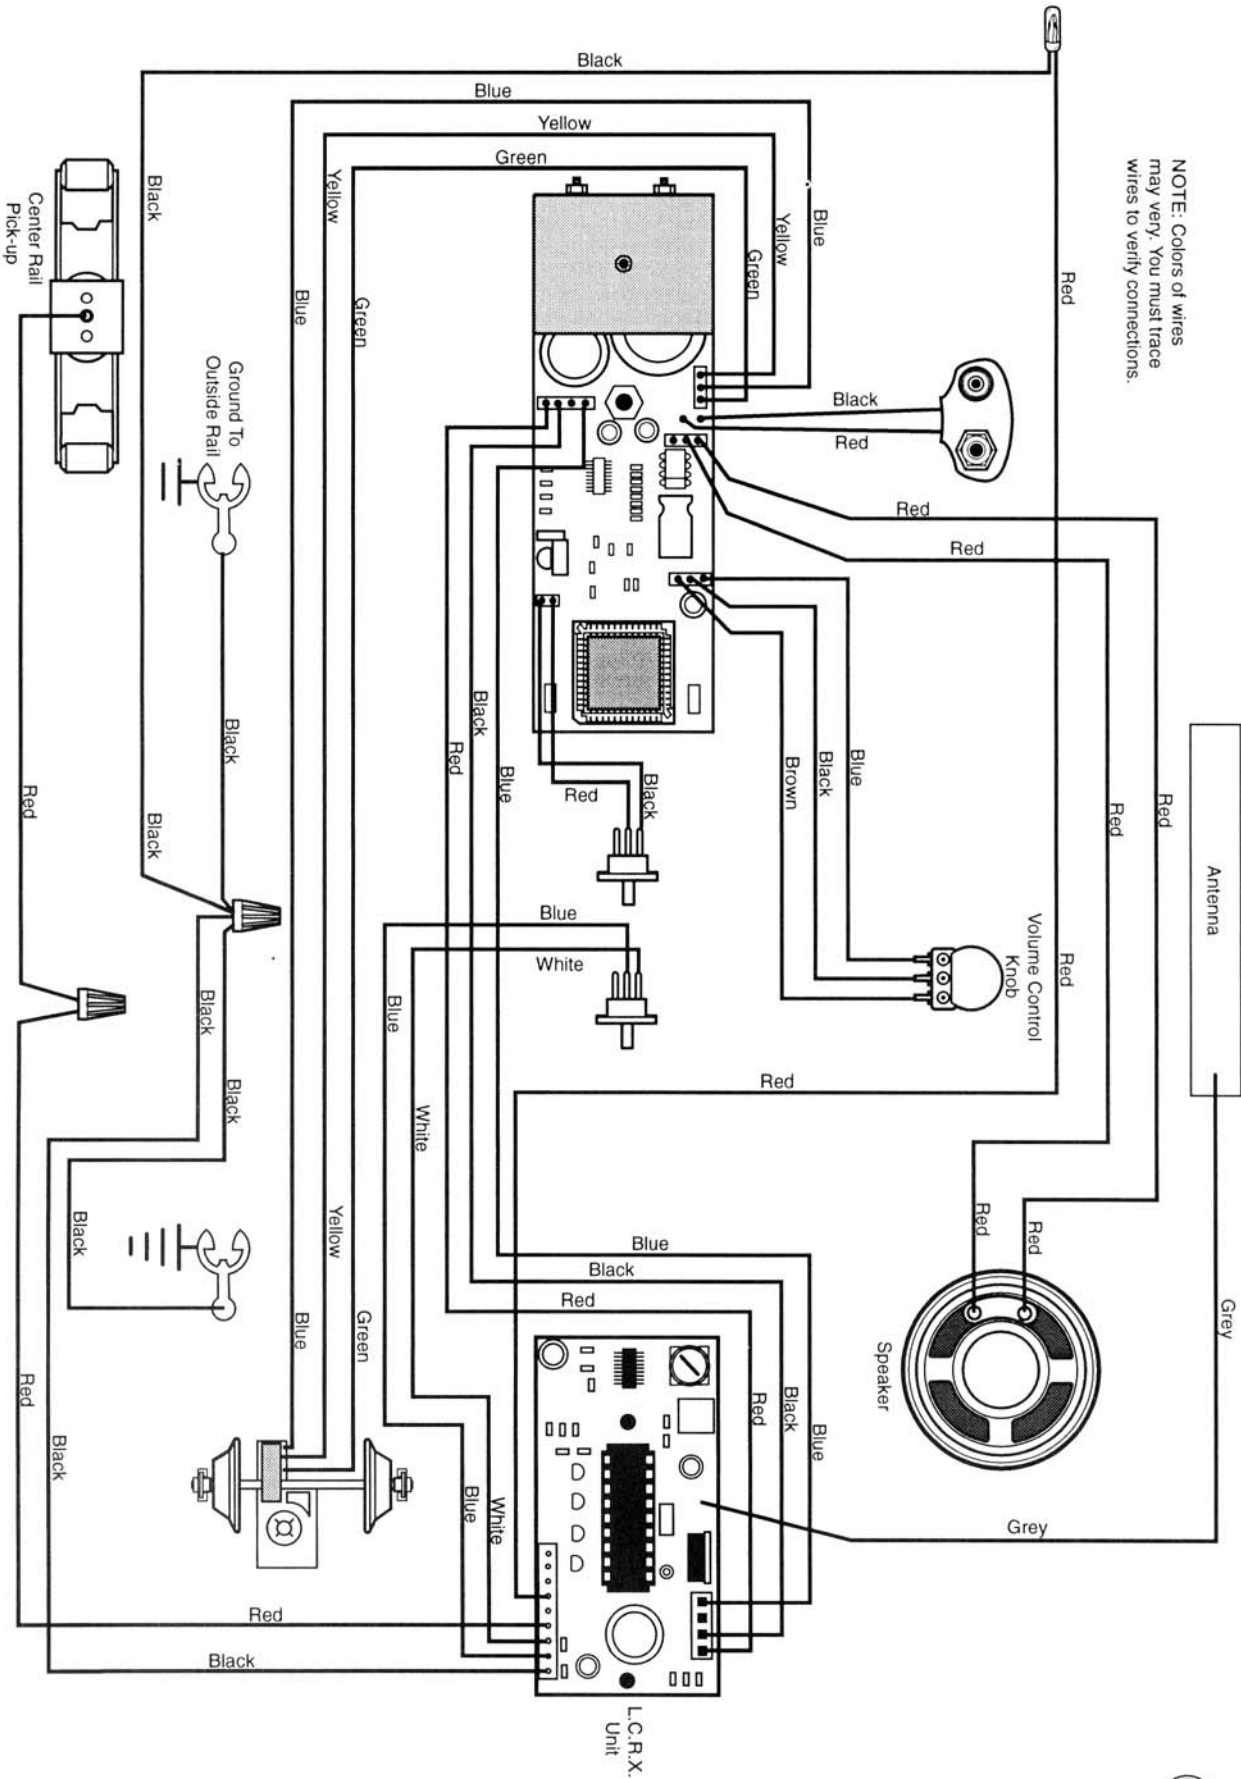

601-8129-000 SANTA-FE F-3 B-UNIT WITH RAILSOUNDS II WIRING SCHEMATIC

NOTE: Colors of wires may vary. You must trace wires to verify connections.