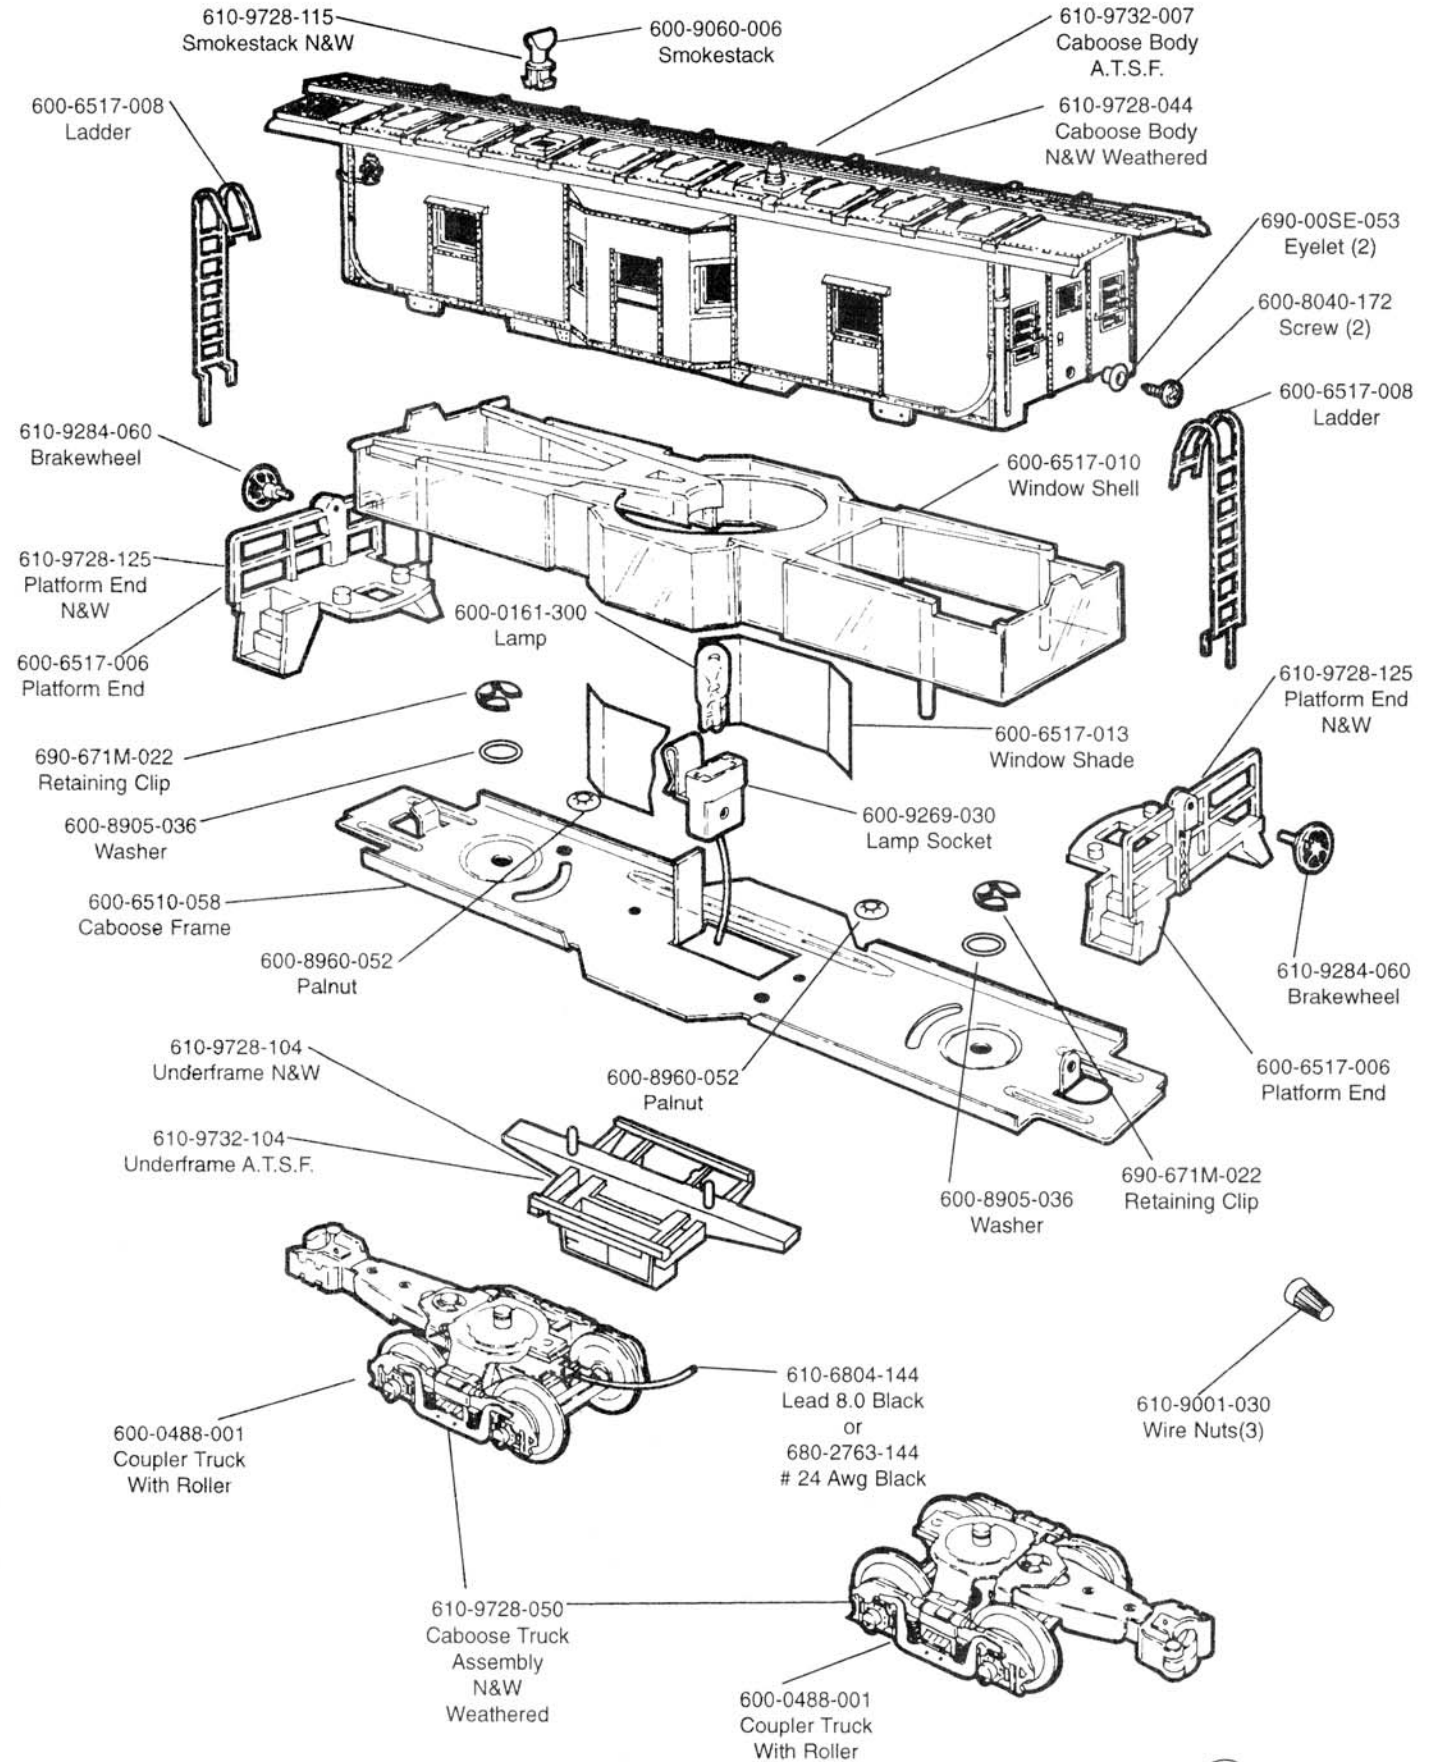

601-9728-000 CABOOSE BAY WINDOW N&W WEATHERED

601-9732-000 CABOOSE BAY WINDOW A.T.S.F.