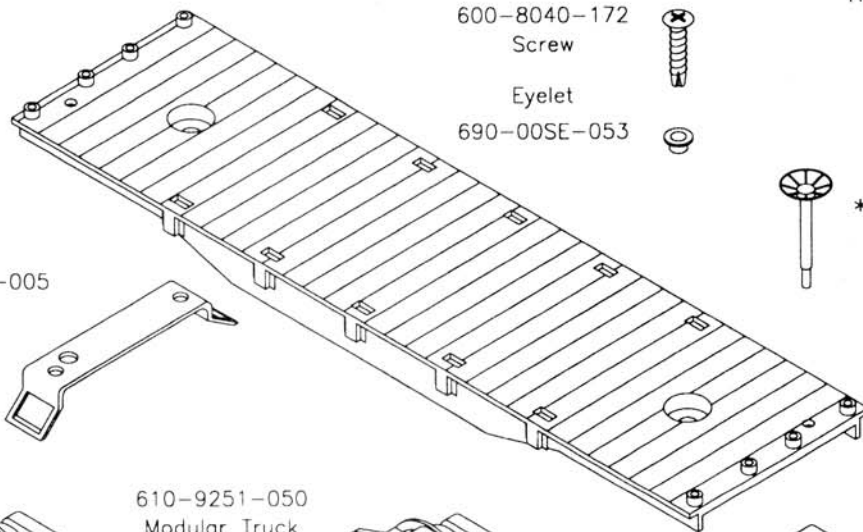

610-6963-100
Stake

* 610-9709-050
Brakewheel and
Shaft Assembly

600-8040-172
Screw

690-00SE-053
Eyelet

600-8040-172
Screw

Eyelet

690-00SE-053

* 600-2419-006
Handrail