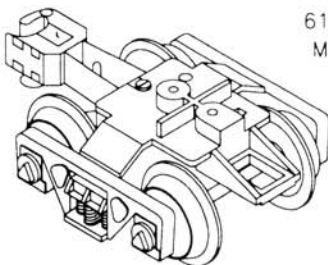

690-00SE-053

* 600-2419-006
Handrail

* 600-2419-005
Step

* 610-9709-050
Brakewheel and
Shaft Assembly

* 610-6969-007
Flat Car Frame

610-9251-050
Modular Truck
Assembly

* 600-2419-005
Step

Flat Car With Motorized Boat
 601-6661-000 LIONEL LINES
 601-6970-000 L.A. COUNTY
 610-6960-001 COAST GUARD

610-6661-011
 Boat Complete
 Lionel Lines

610-6960-010
 Boat Complete
 Coast Guard

610-6970-011
 Boat Complete
 Life Guard

610-6661-009
 Elastic Strap
 Assembly

610-6661-015
 Boat Cradle

600-8040-172
 Screw