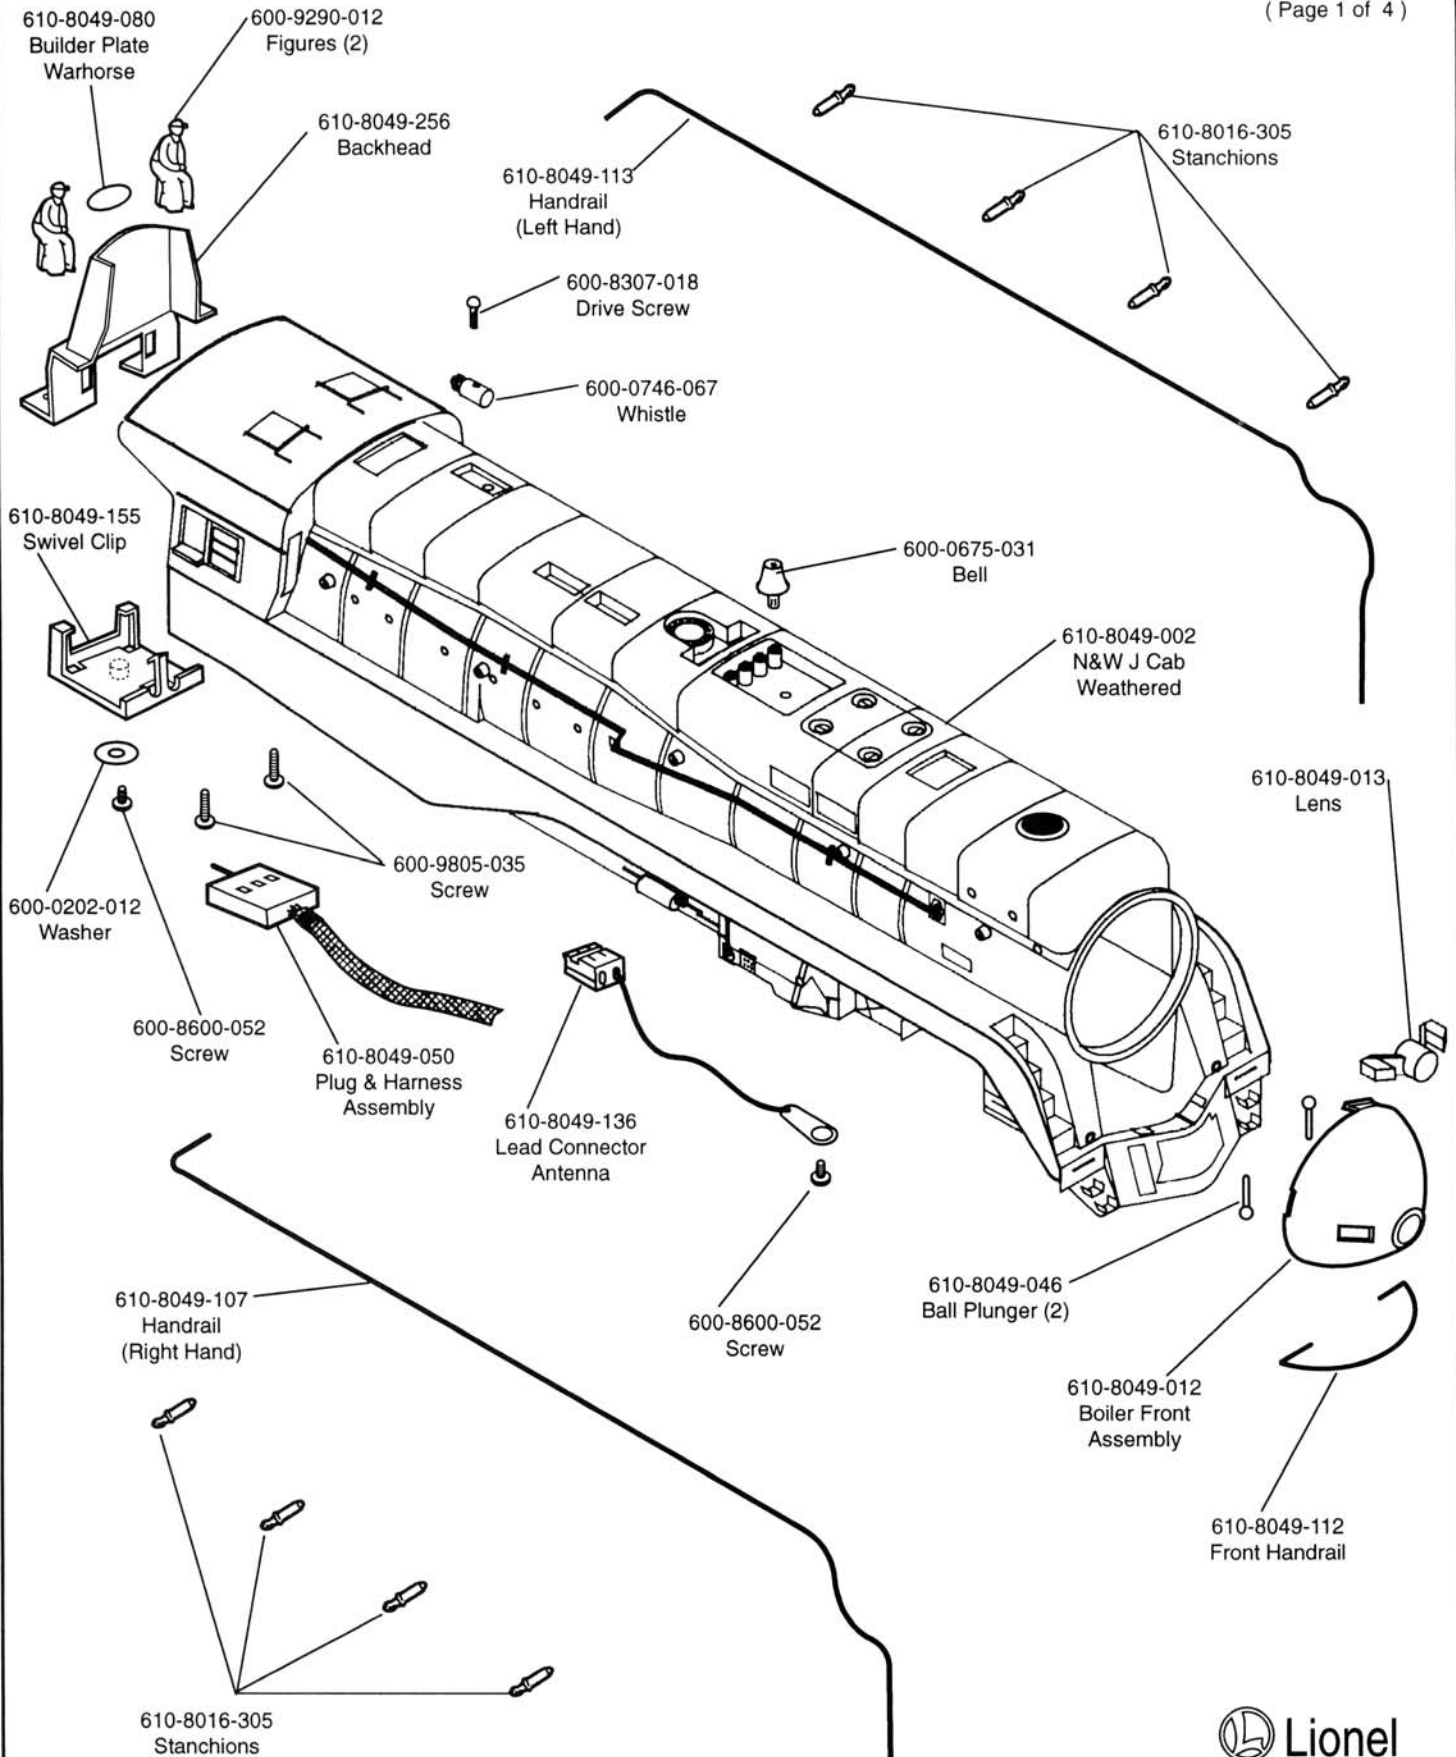

610-8049-001 4-8-4 WEATHERED N.&W. J CLASS LOCOMOTIVE

(Page 1 of 4)