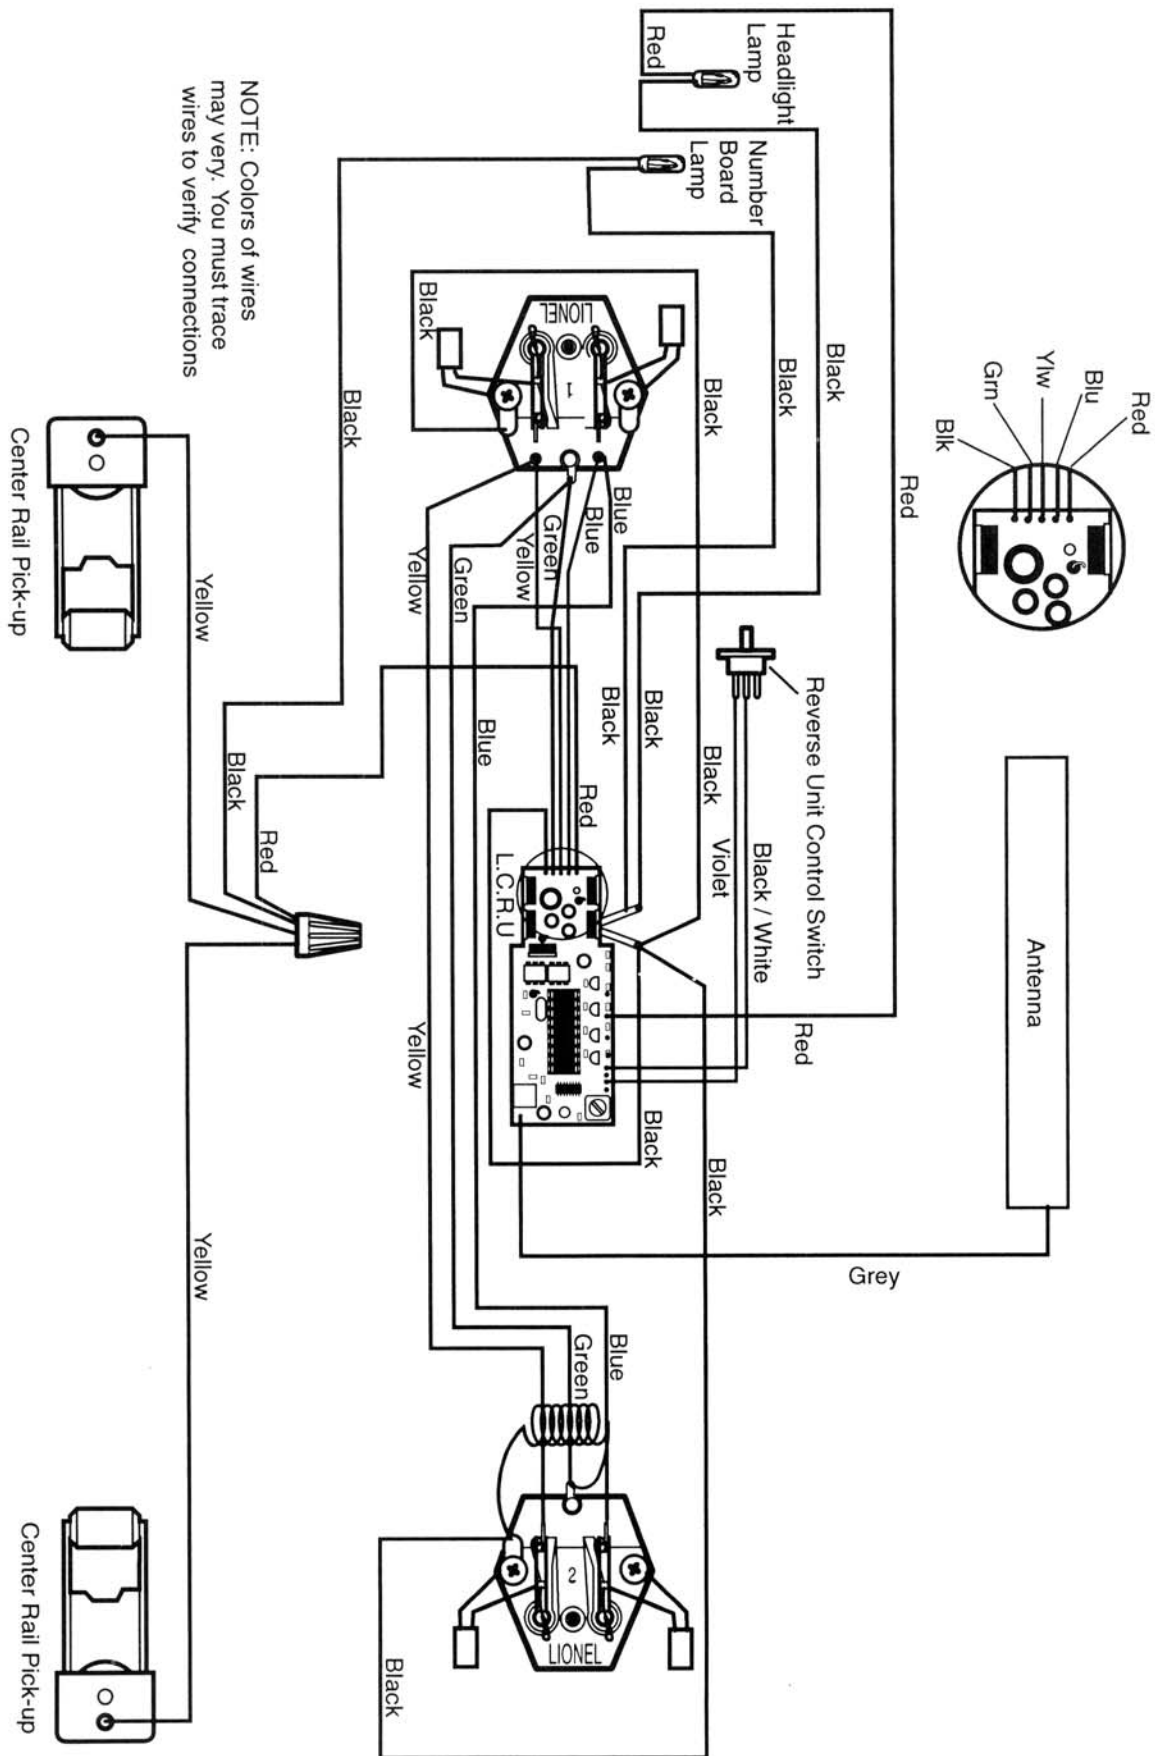

601-8128-000 F-3A POWER SANTA-FE WIRING SCHEMATIC

NOTE: Colors of wires may vary. You must trace wires to verify connections