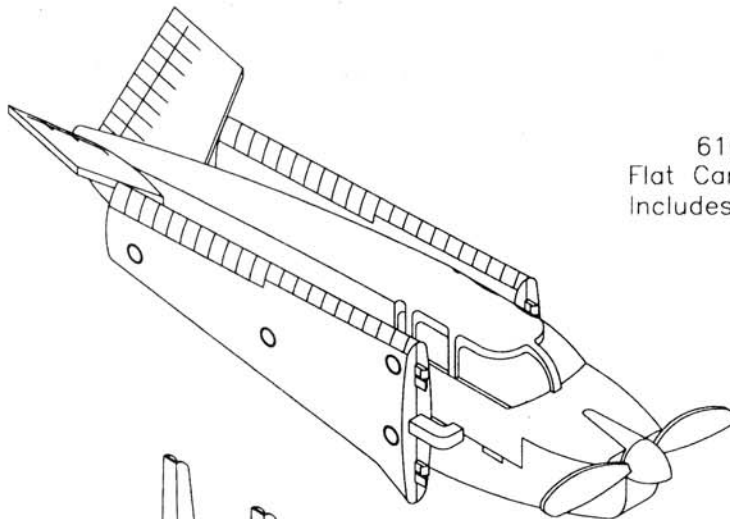

601-9728-000 CABOOSE BAY WINDOW N&W WEATHERED

601-9732-000 CABOOSE BAY WINDOW A.T.S.F.

601-6969-000 FLAT CAR WITH BEECHCRAFT BONANZA

610-6966-001
Airplane Complete

610-6969-500
Flat Car Frame Assembly
Includes All Parts With *