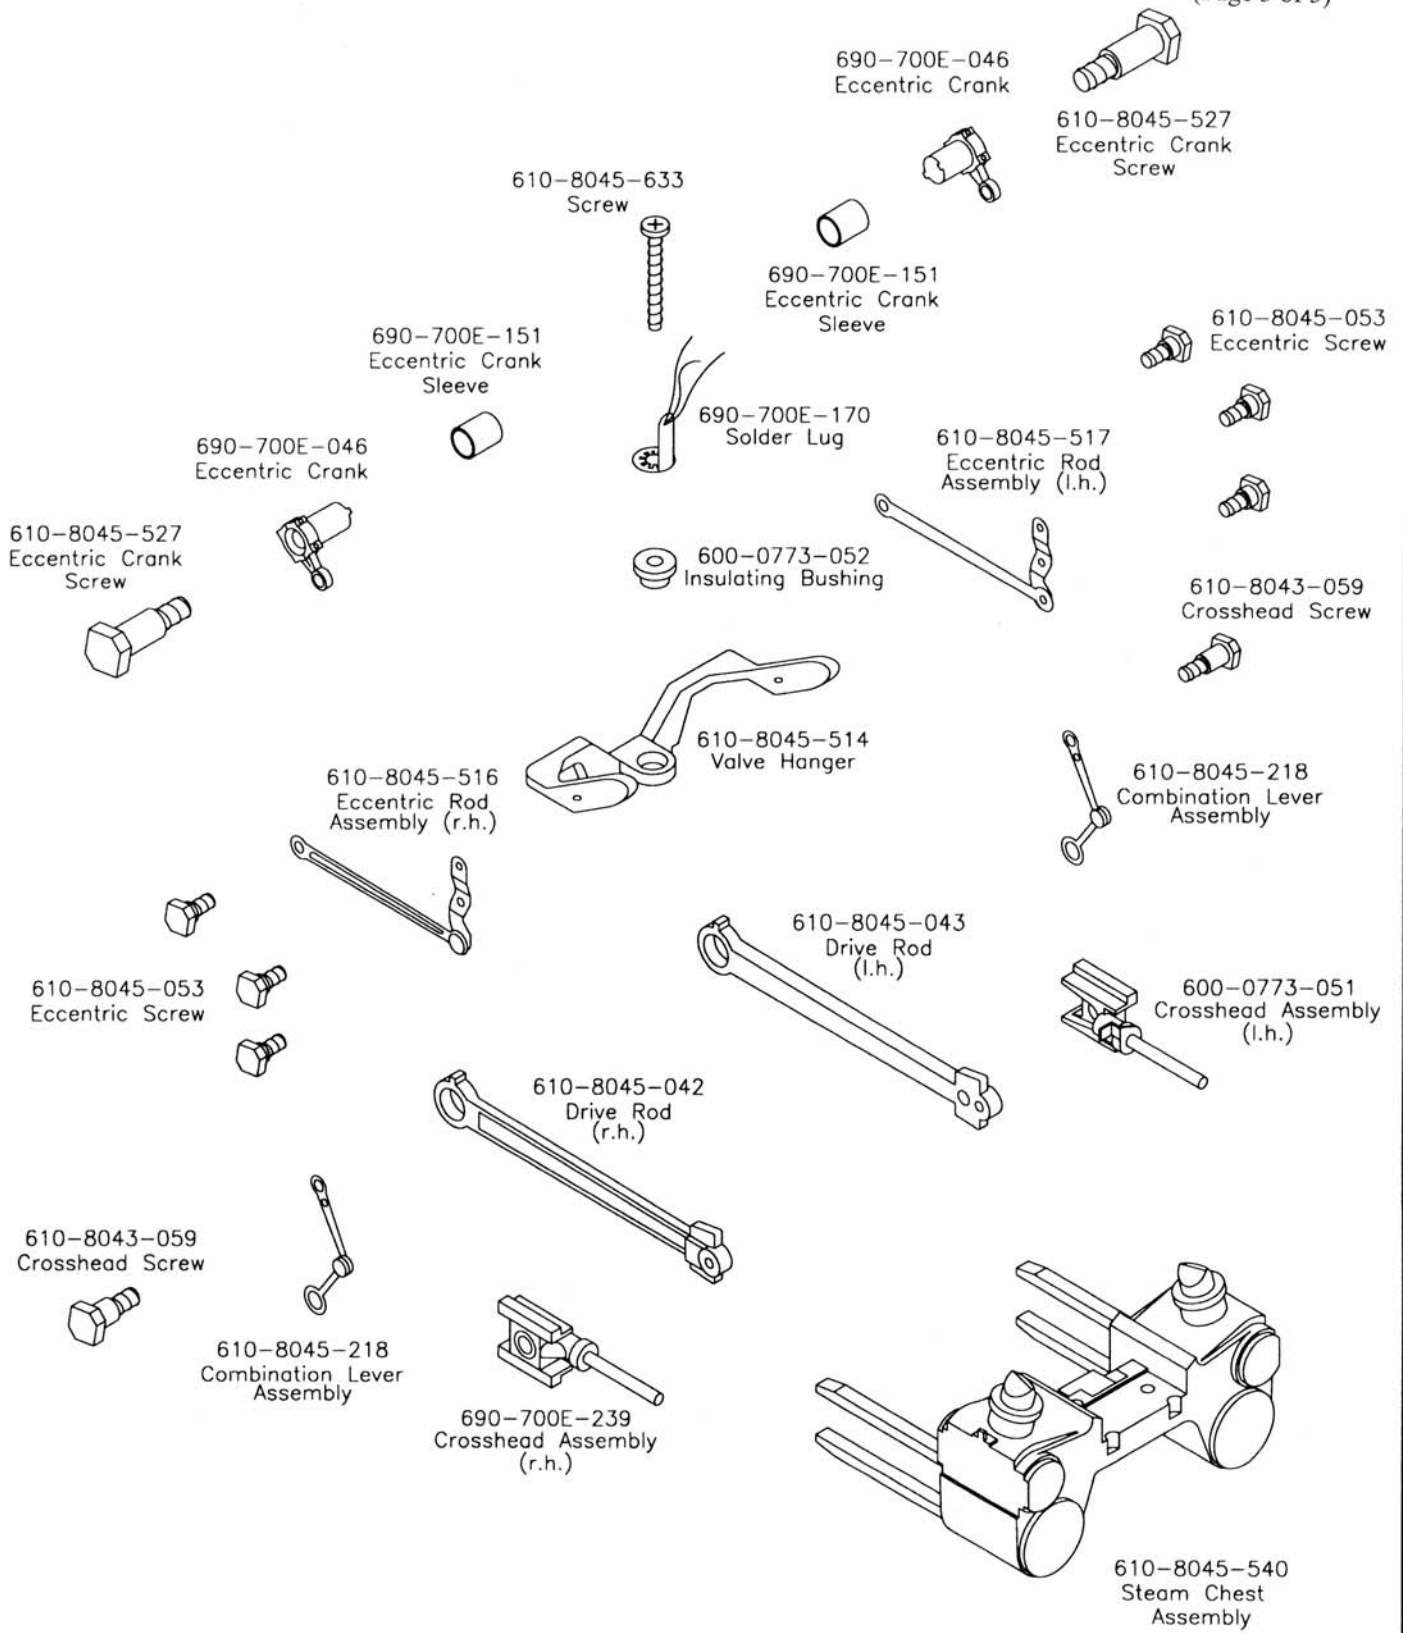

610-8045-001 COMMODORE VANDERBUILT LOCOMOTIVE

(Page 3 of 5)