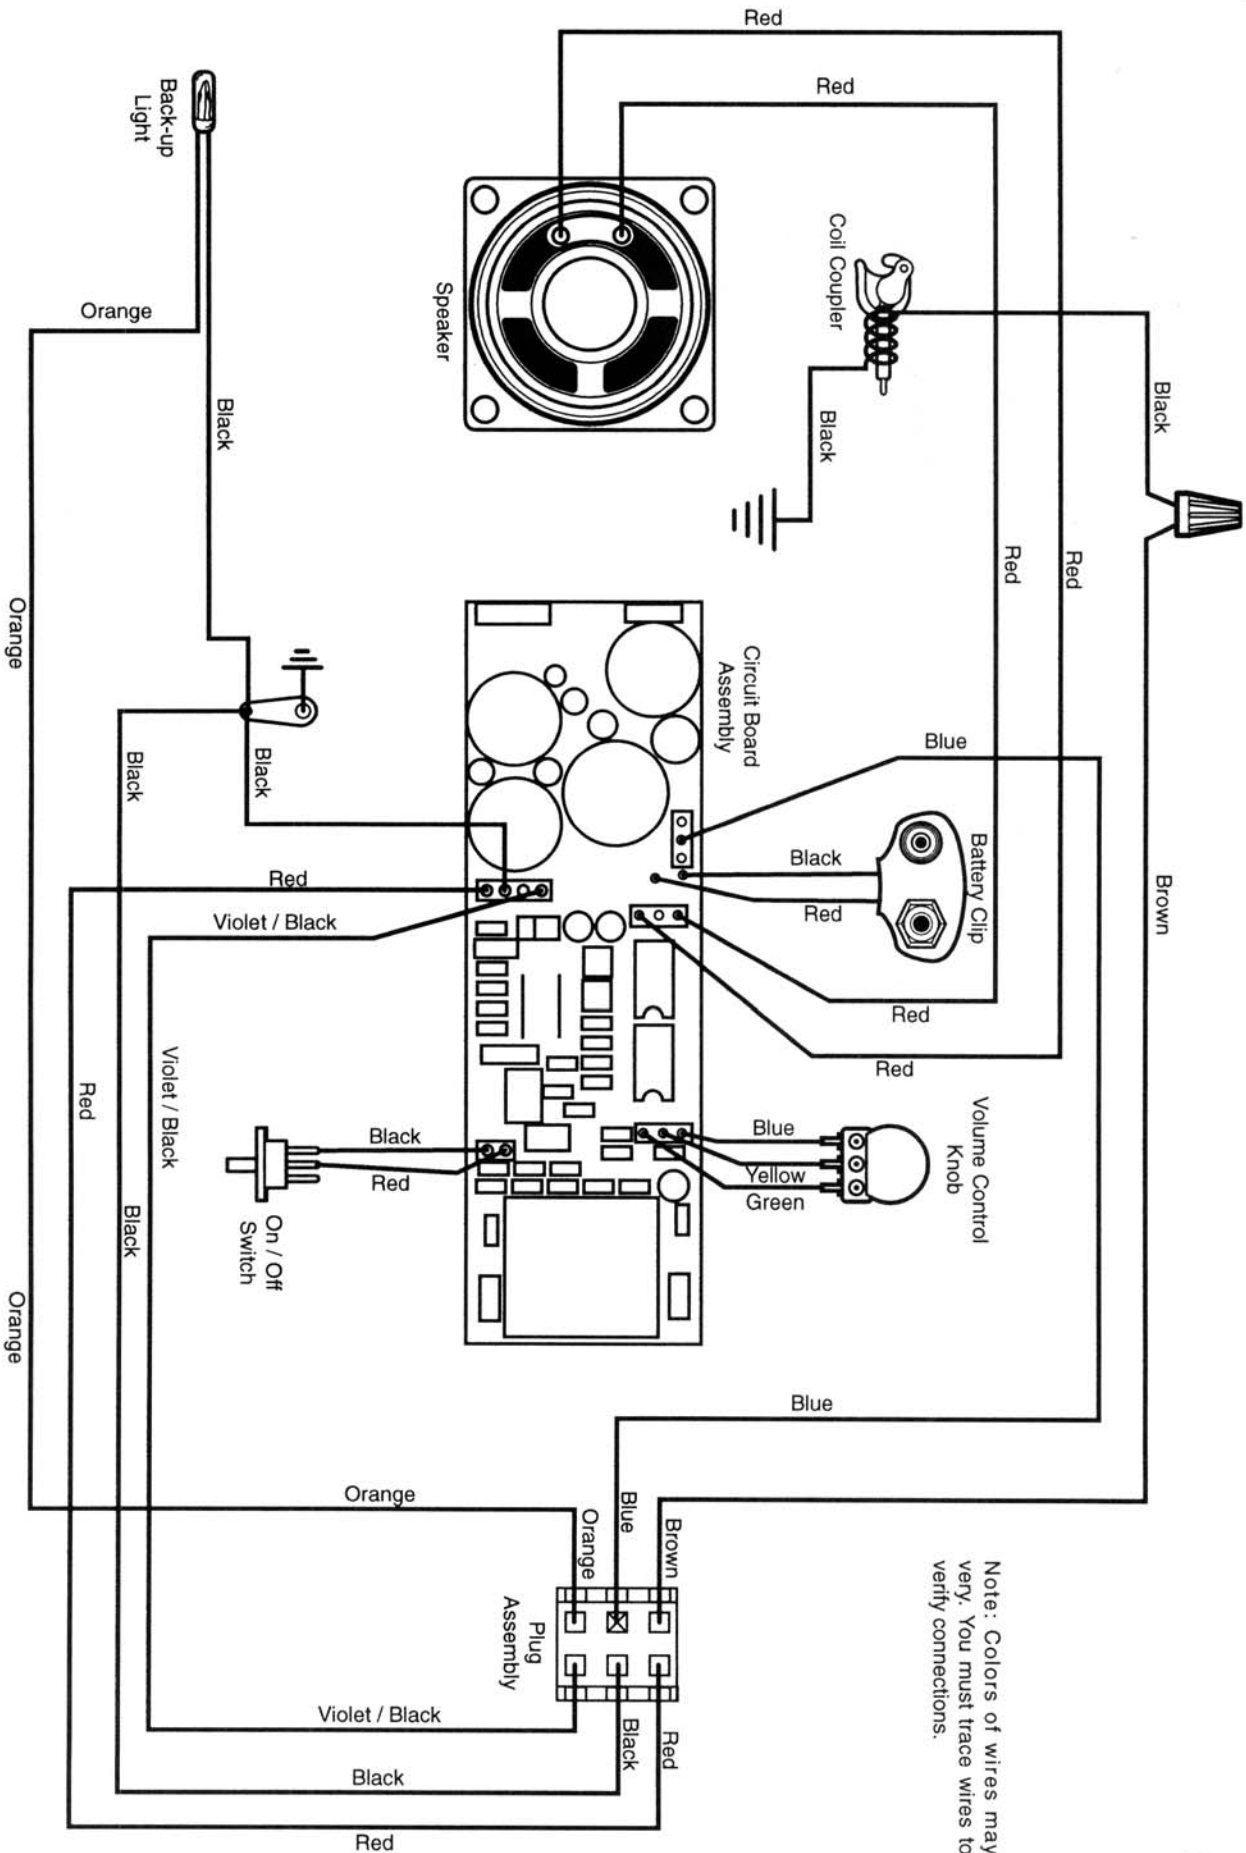

691-8045-T01 COMMODORE VANDERBUILT TENDER

(Page 1 of 3)

691-8045-T01 COMMODORE VANDERBUILT TENDER

(Page 2 of 3)

691-8045-T01 COMMODORE VANDERBILT TENDER WITH R.S. II WIRING SCHEMATIC

Note: Colors of wires may vary. You must trace wires to verify connections.