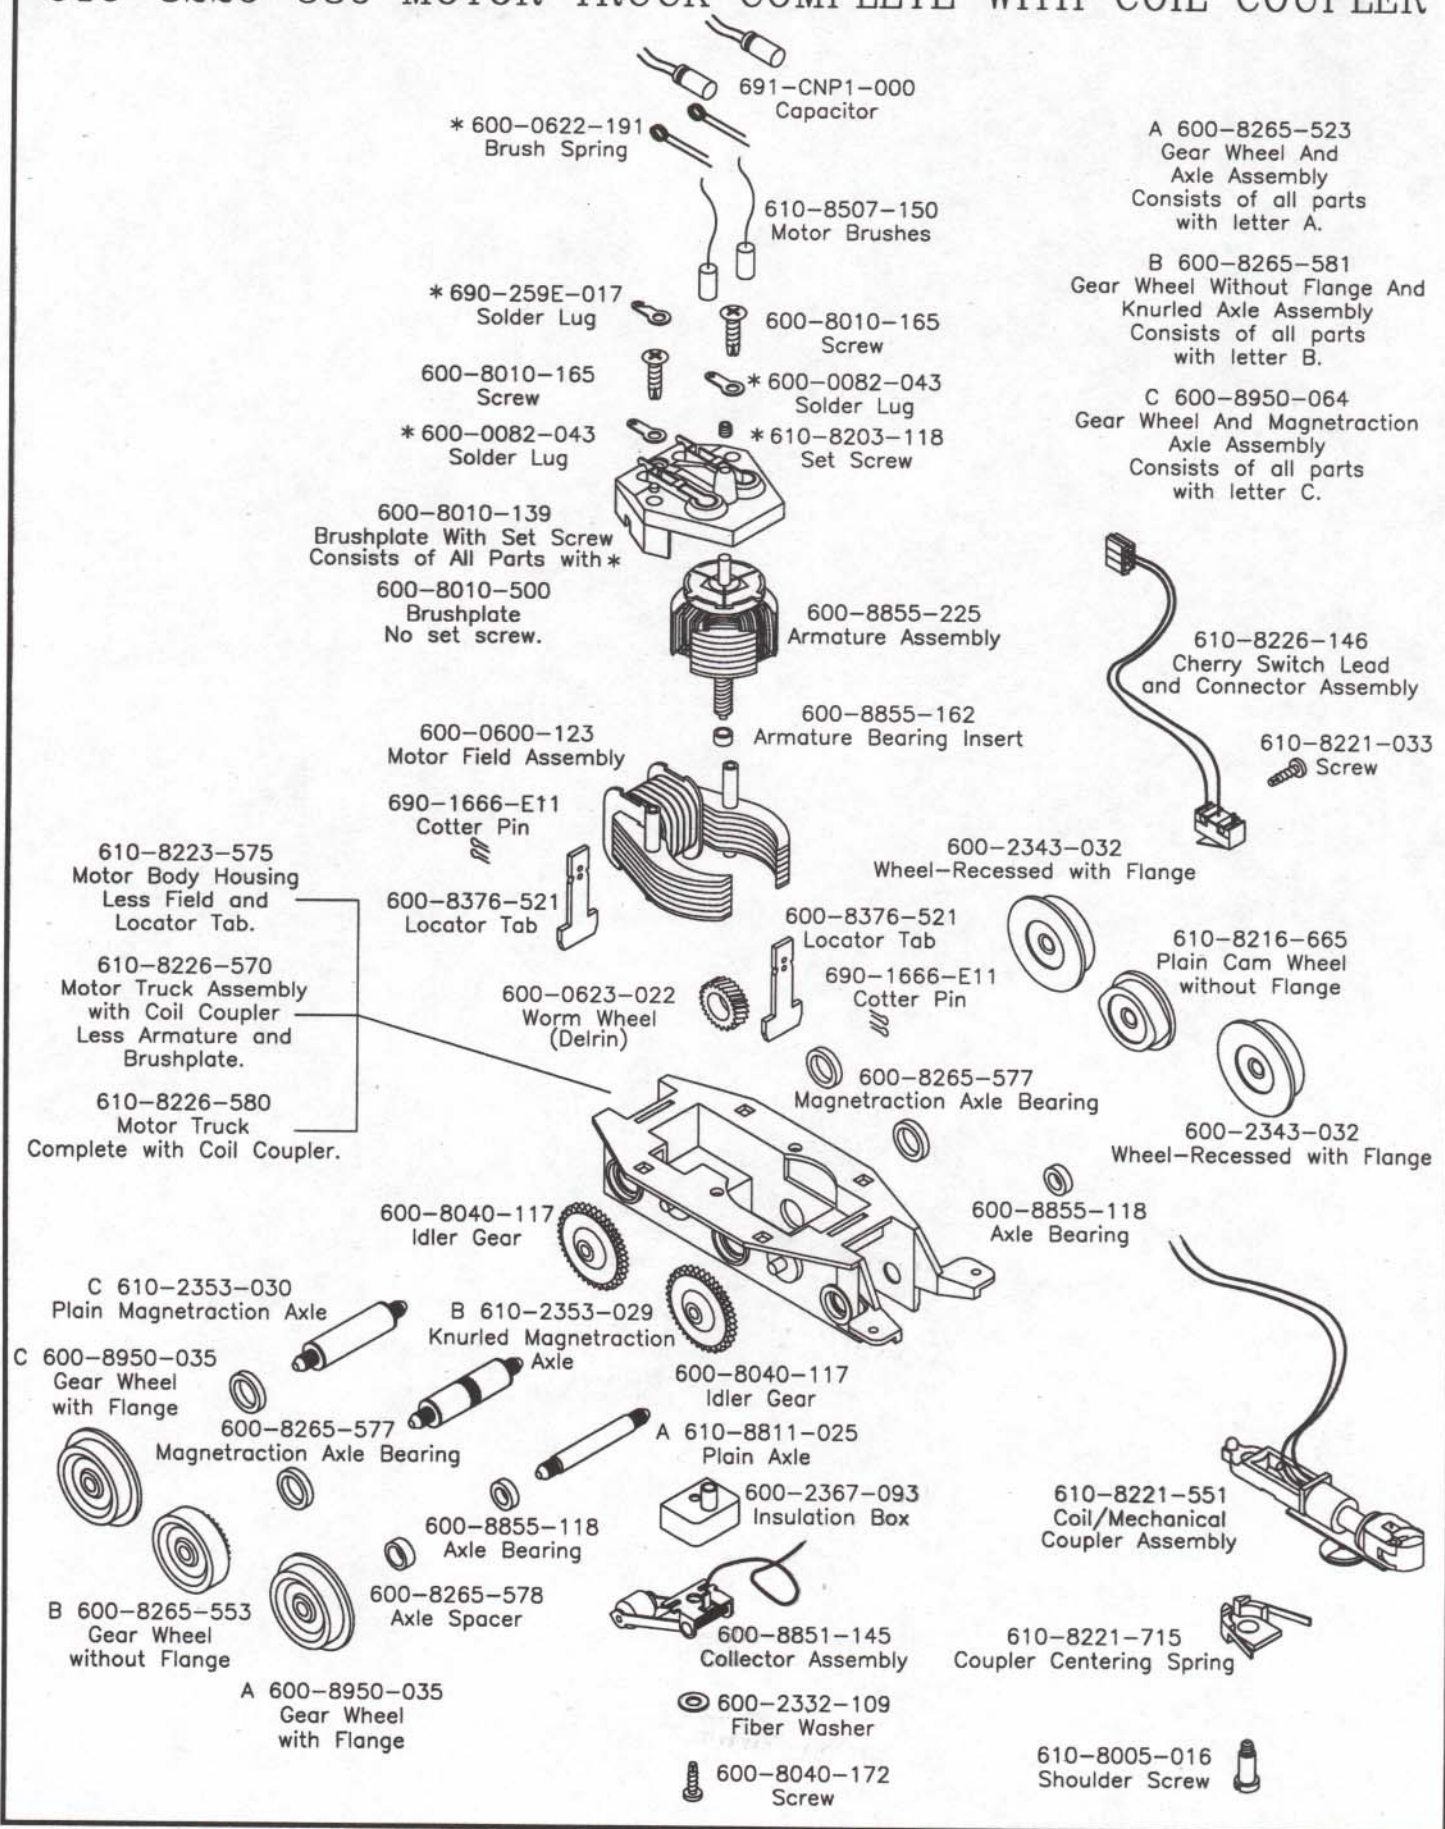

610-8226-580 MOTOR TRUCK COMPLETE WITH COIL COUPLER