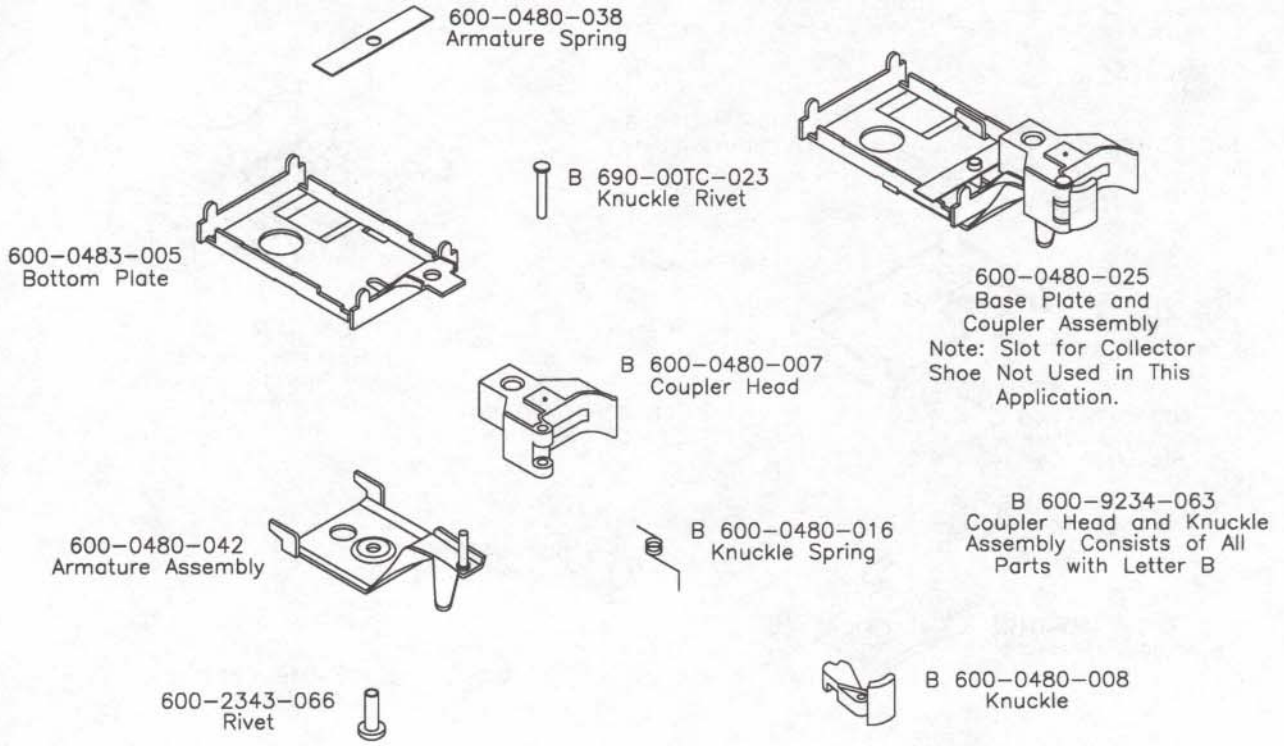

600-0480-001 TRUCK COMPLETE WITH BASE PLATE AND COUPLER

Note: All Components Below Make Complete Truck Assembly

Note:
This Truck Can Also Use
Replacement 600-9234-090
Base Plate and Coupler Assembly.

A 690-00CP-058 Truck Stud

A 690-009T-016 Ground Washer

A 690-00TC-122 Truck Frame Assembly Consists of All Parts with Letter A

A 600-0480-030 Truck Frame

690-00TC-004 Truck Side

600-9050-054 Wheel and Axle Assembly

600-9050-054 Wheel and Axle Assembly

690-00TC-004 Truck Side