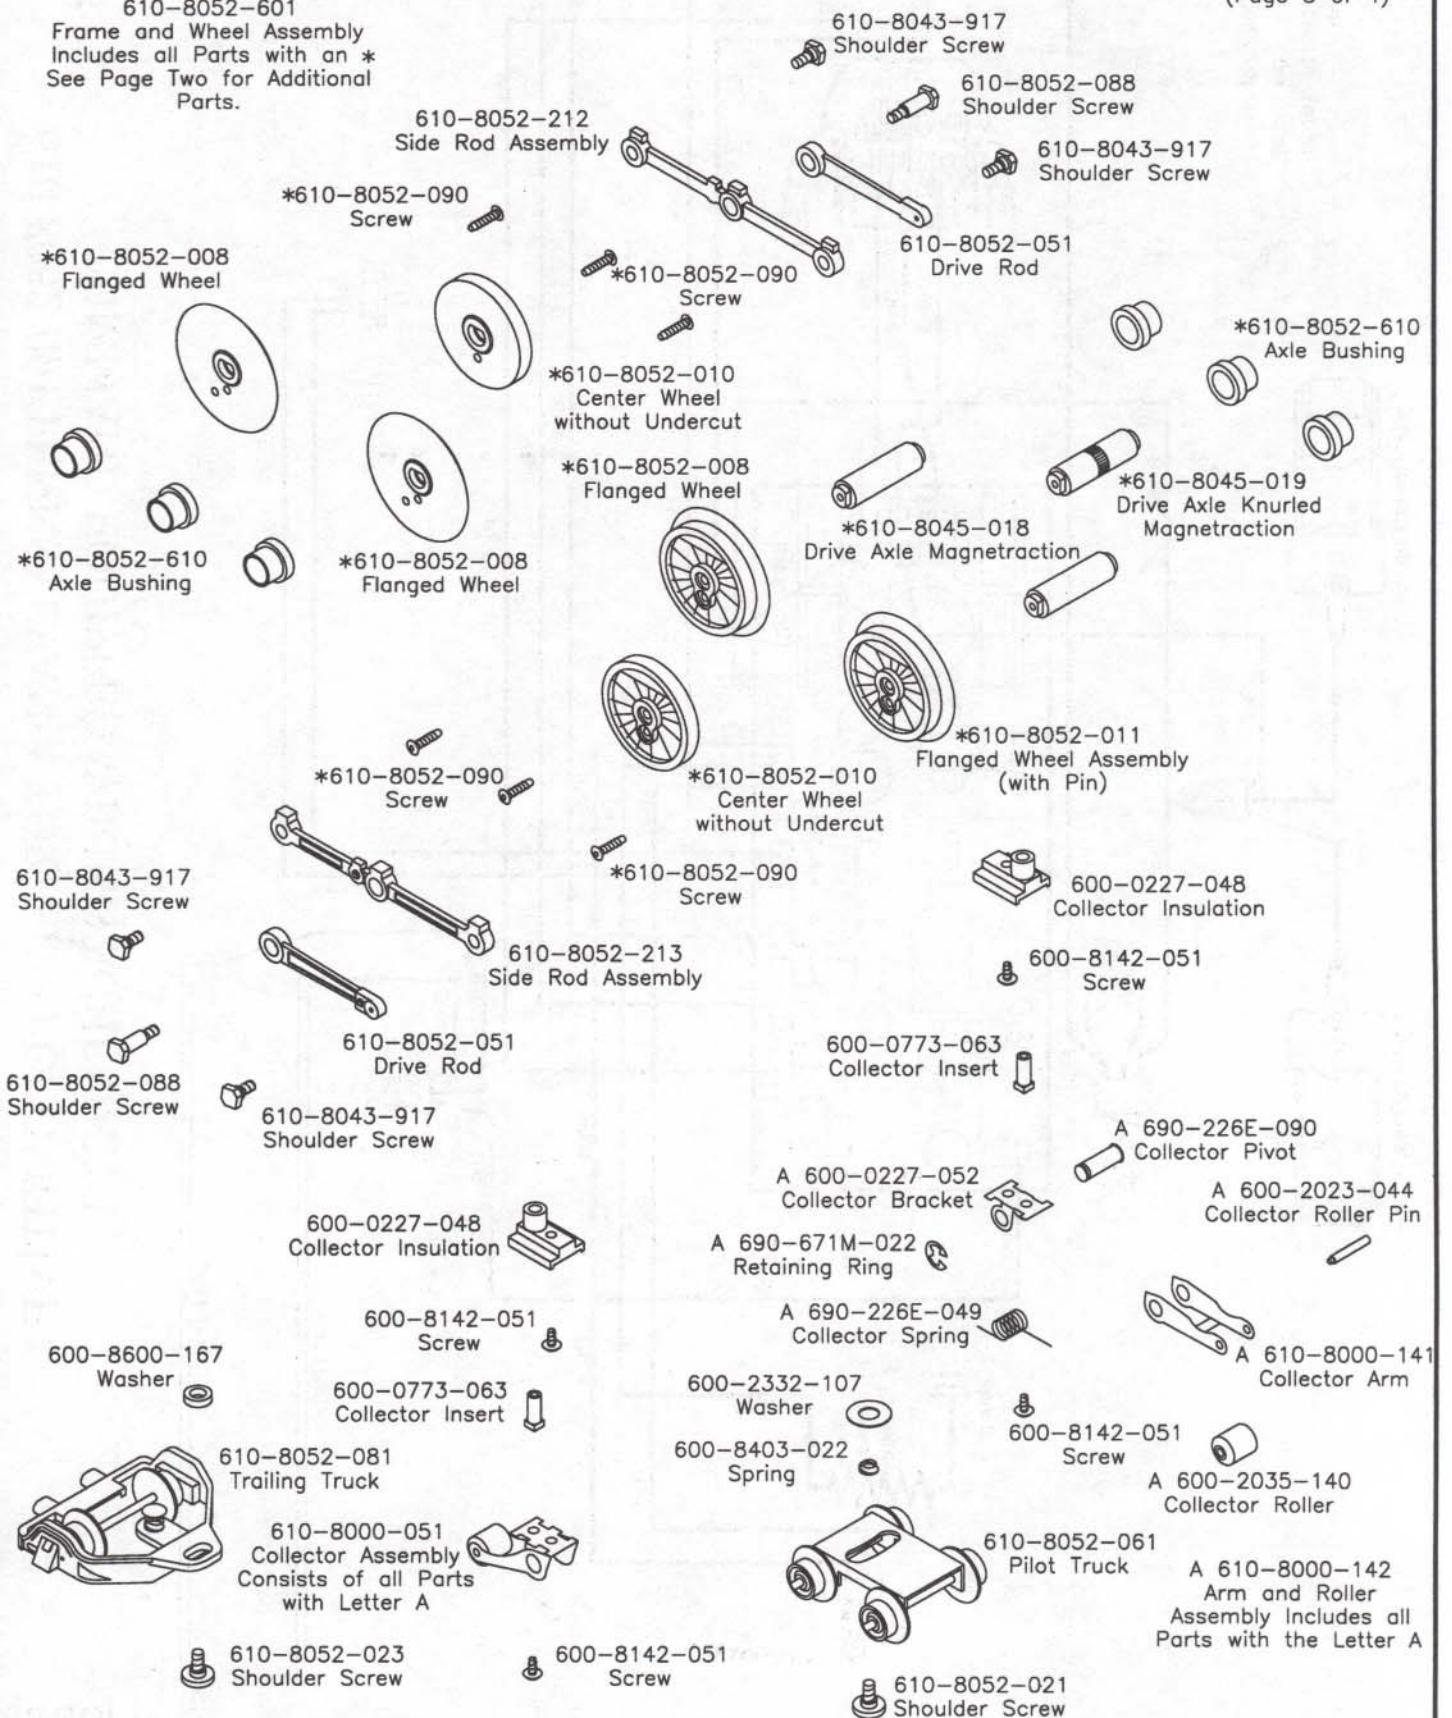

610-8052-001 4-6-2 PENNSYLVANIA TORPEDO LOCOMOTIVE

(Page 3 of 4)

610-8052-601
Frame and Wheel Assembly
Includes all Parts with an *
See Page Two for Additional
Parts.