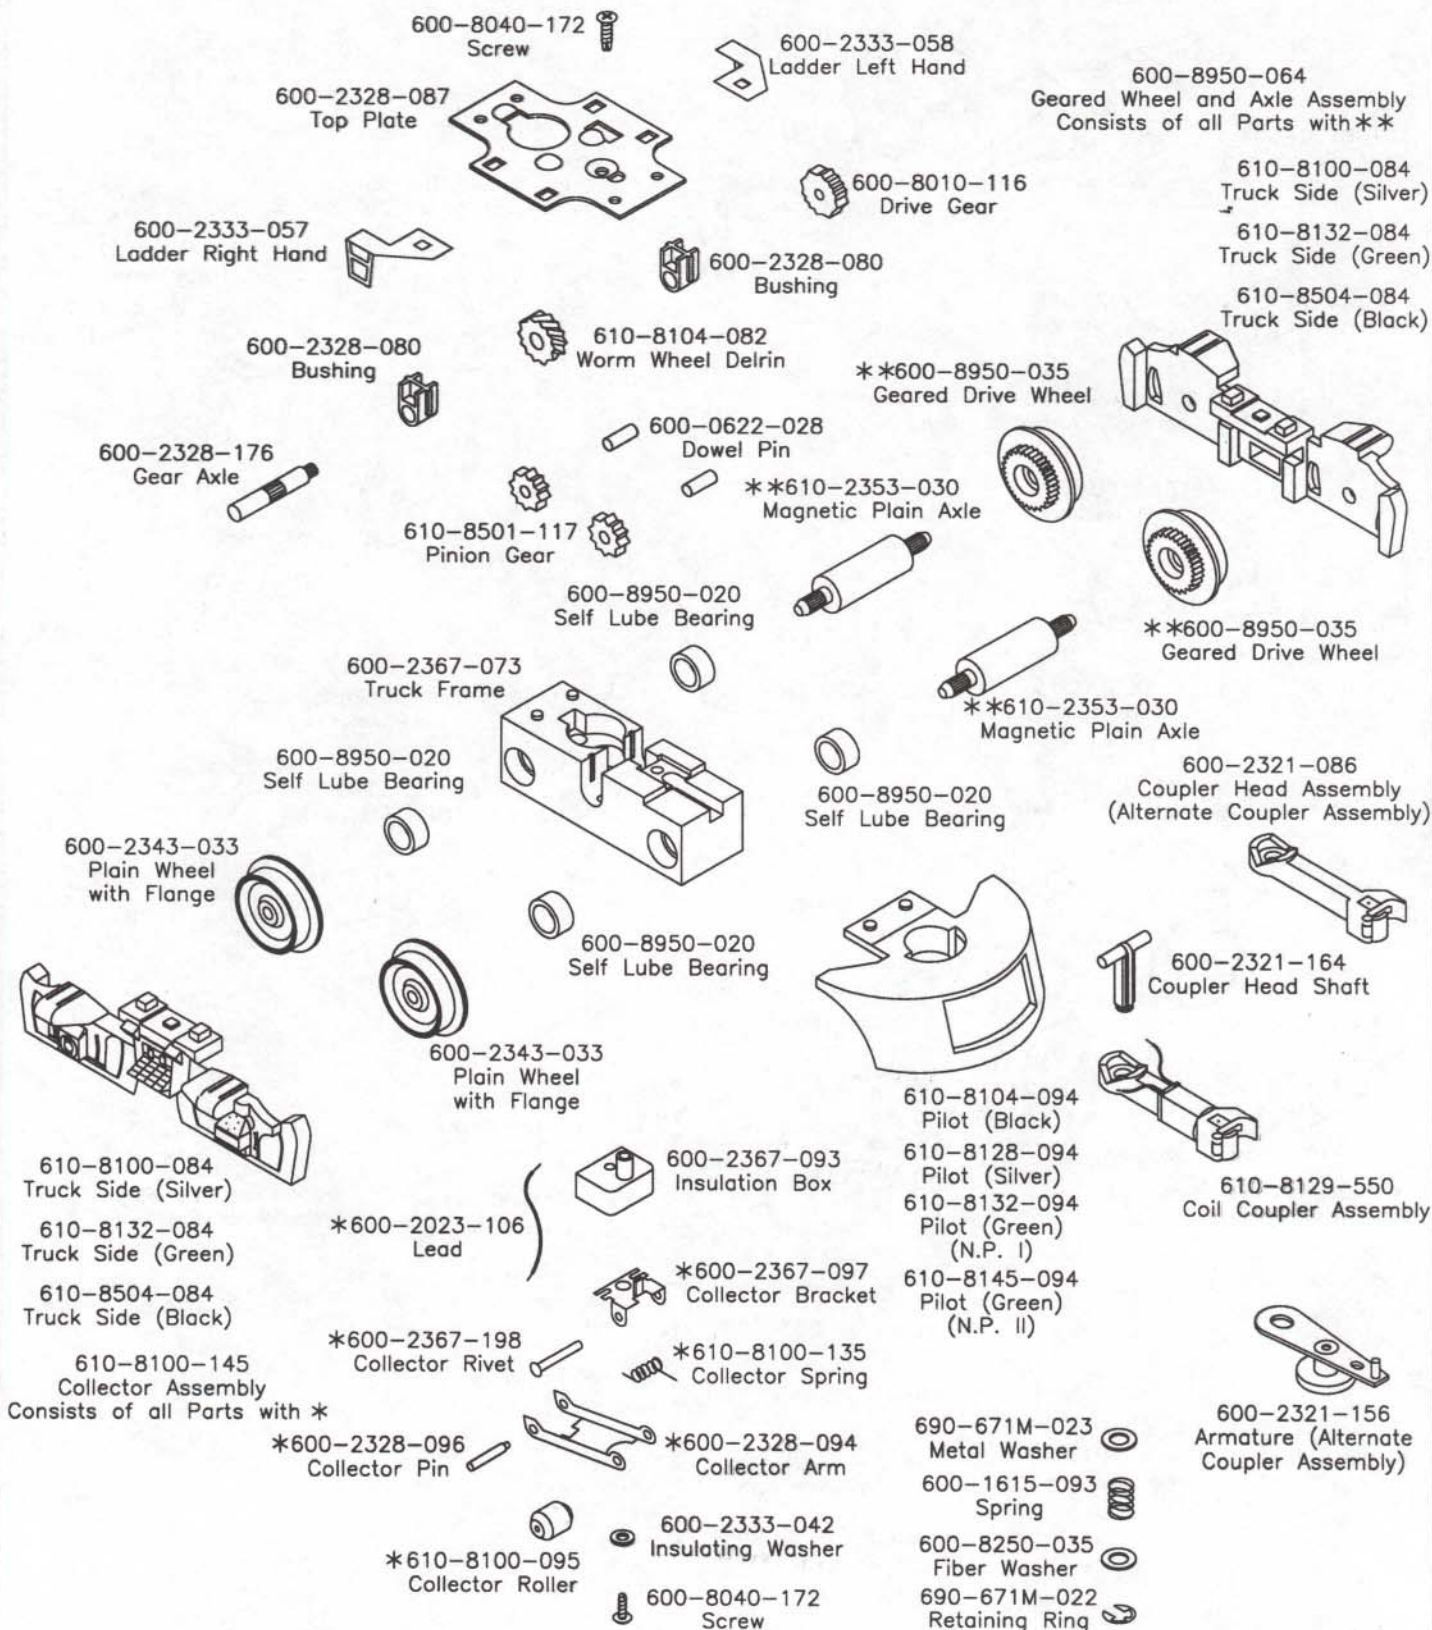

610-8104-570, 610-8112-570, 610-8128-570, 610-8132-570, AND 610-8145-570 F-3 FRONT MOTOR TRUCK WITH MAGNETRACTION, WITH AND WITHOUT COIL COUPLER