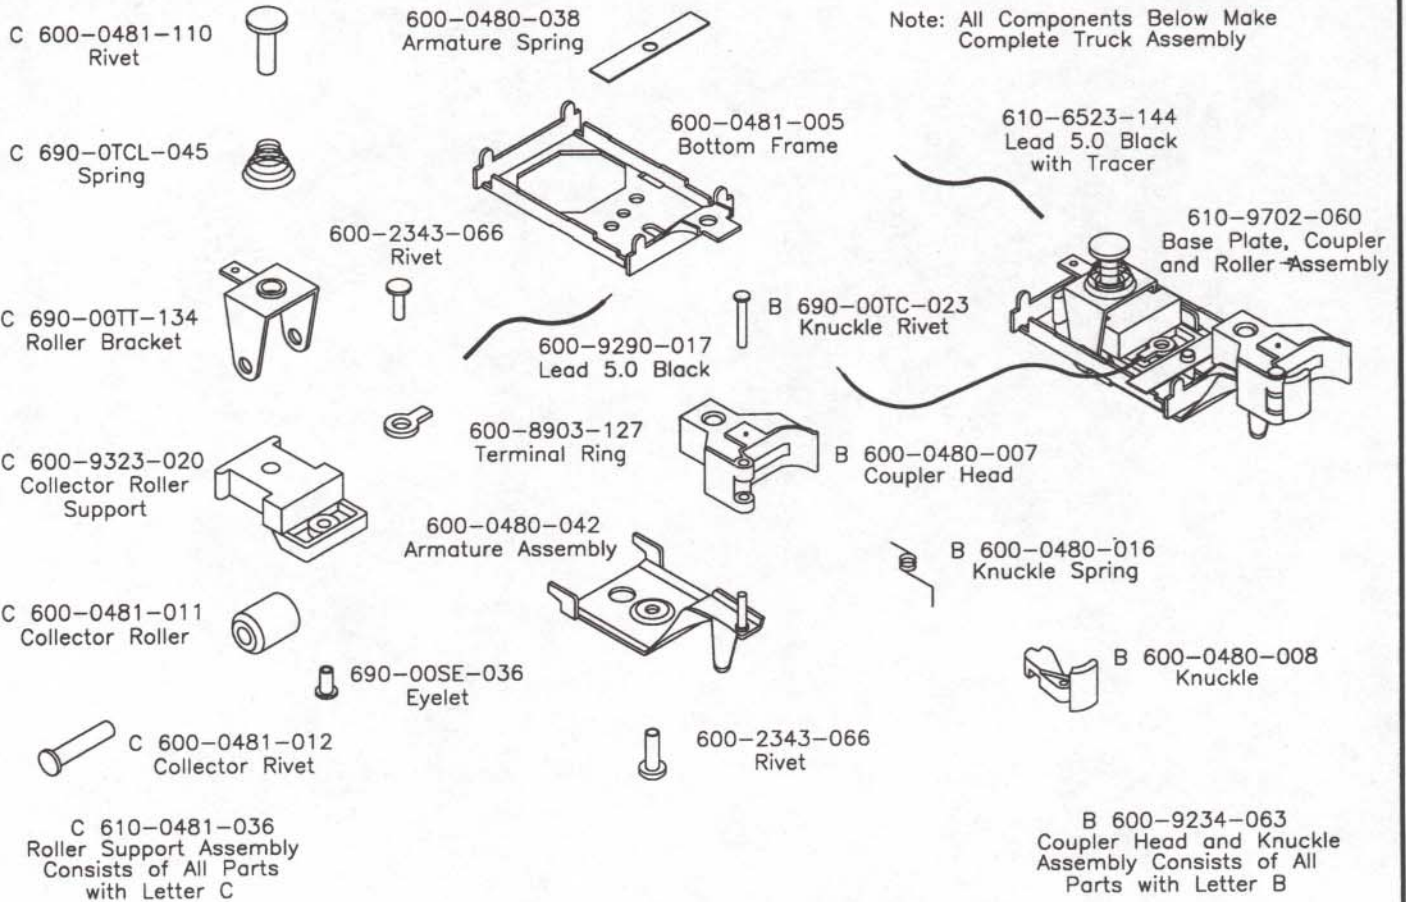

Each page has two numbers. The number for the *Lionel Service Manual* is indicated by parentheses, e.g., (B-76). The number which applies to *Lionel Parts lists and Exploded Diagrams* is above the parentheses, e.g., S39-1-1

Note: All Components Below Make Complete Truck Assembly

610-6720-090 TRUCK COMPLETE WITH BASE PLATE AND COUPLER ASSEMBLY

Note: All Components Below Make Complete Truck Assembly

610-6720-095 TRUCK COMPLETE WITH BASE PLATE, COLLECTOR ROLLER, AND COUPLER ASSEMBLY