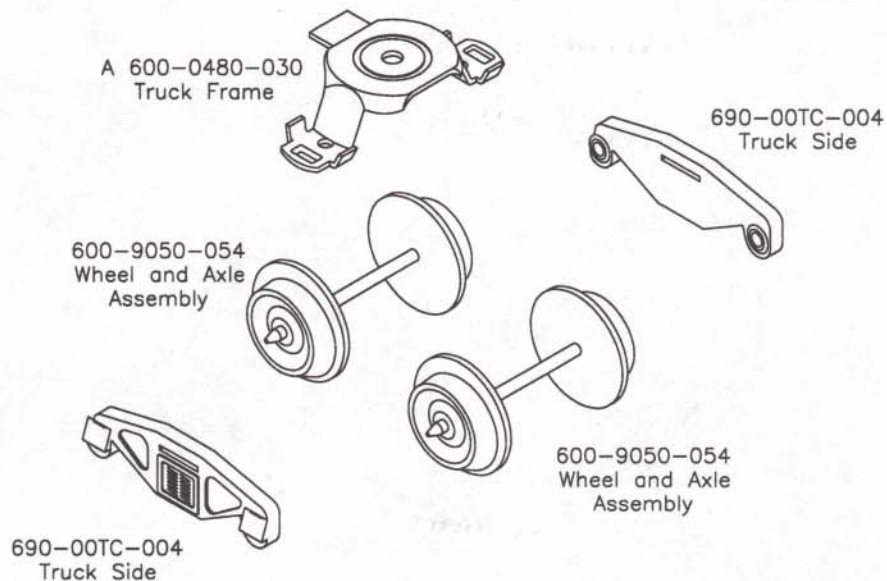

Note:
This Base Plate Coupler and Pick Up Shoe, Shown Above is Used Only with The Operating Brakeman Car. The Narrow Slot in the Collector Shoe Does Not Allow it to Function Off "O" and O27 Remote Control Track Sets. It Requires the Special Track Clips Supplied with the Car.

A 690-00CP-058 Truck Stud

A 690-009T-016 Ground Washer

B 600-9234-063 Coupler Head and Knuckle Assembly Consists of All Parts with Letter B

A 690-00TC-122 Truck Frame Assembly Consists of All Parts with Letter A