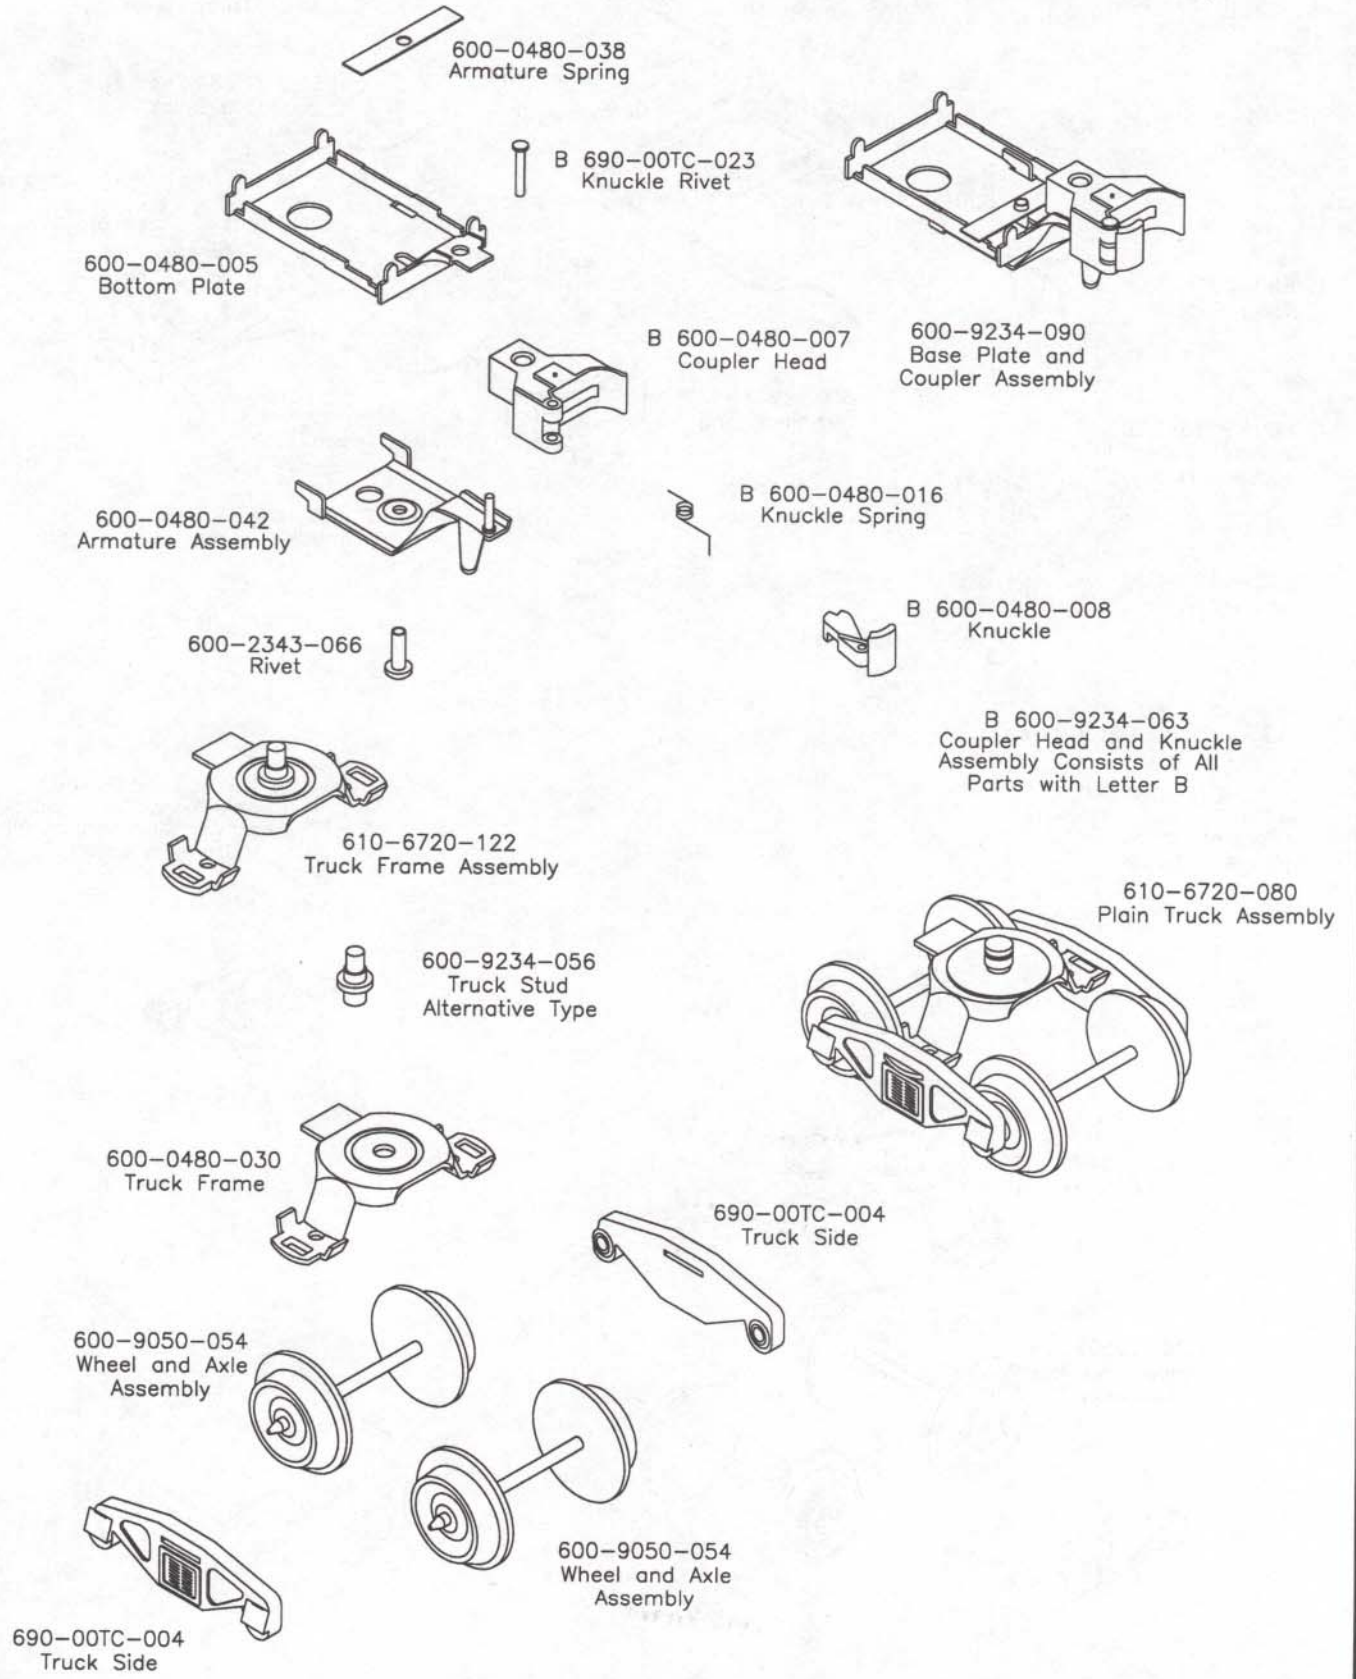

610-6720-090 TRUCK COMPLETE WITH BASE PLATE AND COUPLER ASSEMBLY

Note: All Components Below Make Complete Truck Assembly