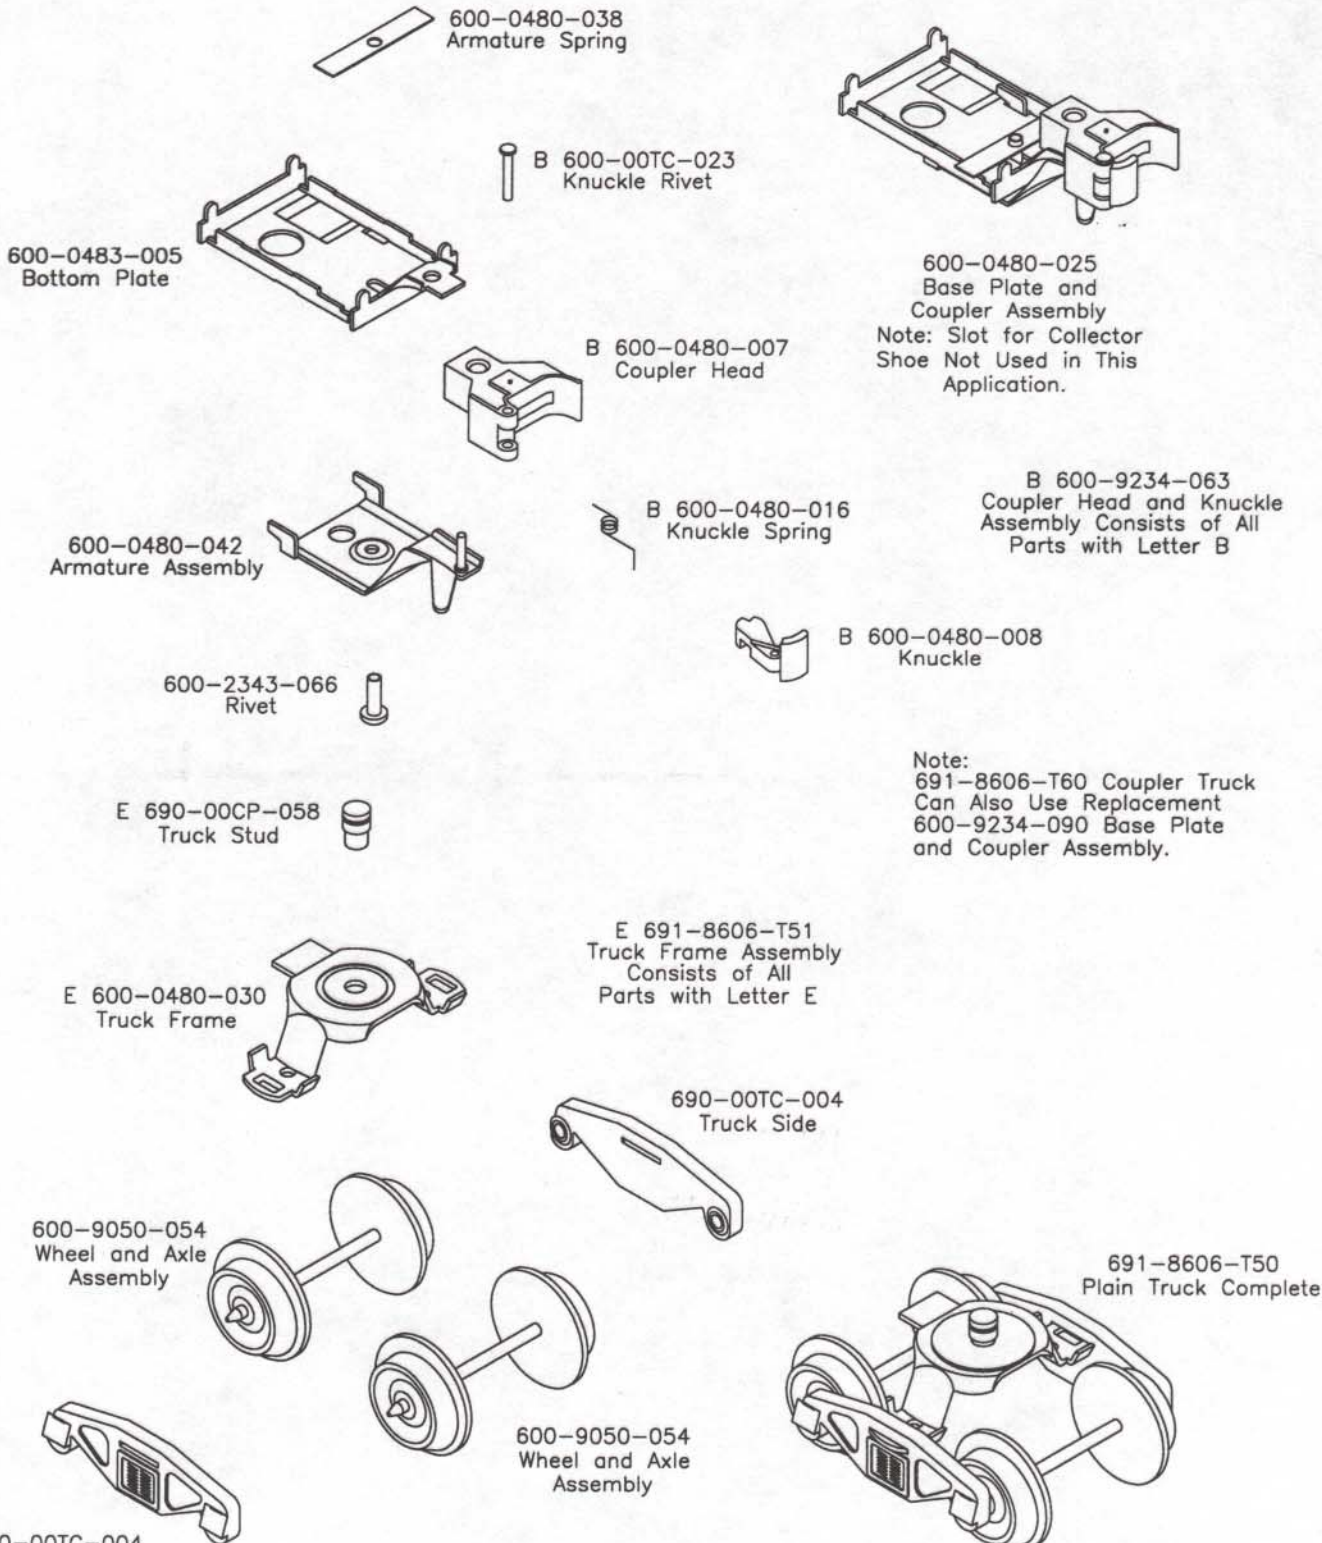

691-8606-T50 PLAIN TRUCK COMPLETE

691-8606-T60 COUPLER TRUCK COMPLETE WITHOUT PICK UP

Note:
Add Base Plate and Coupler
Assembly and You Have
691-8606-T60