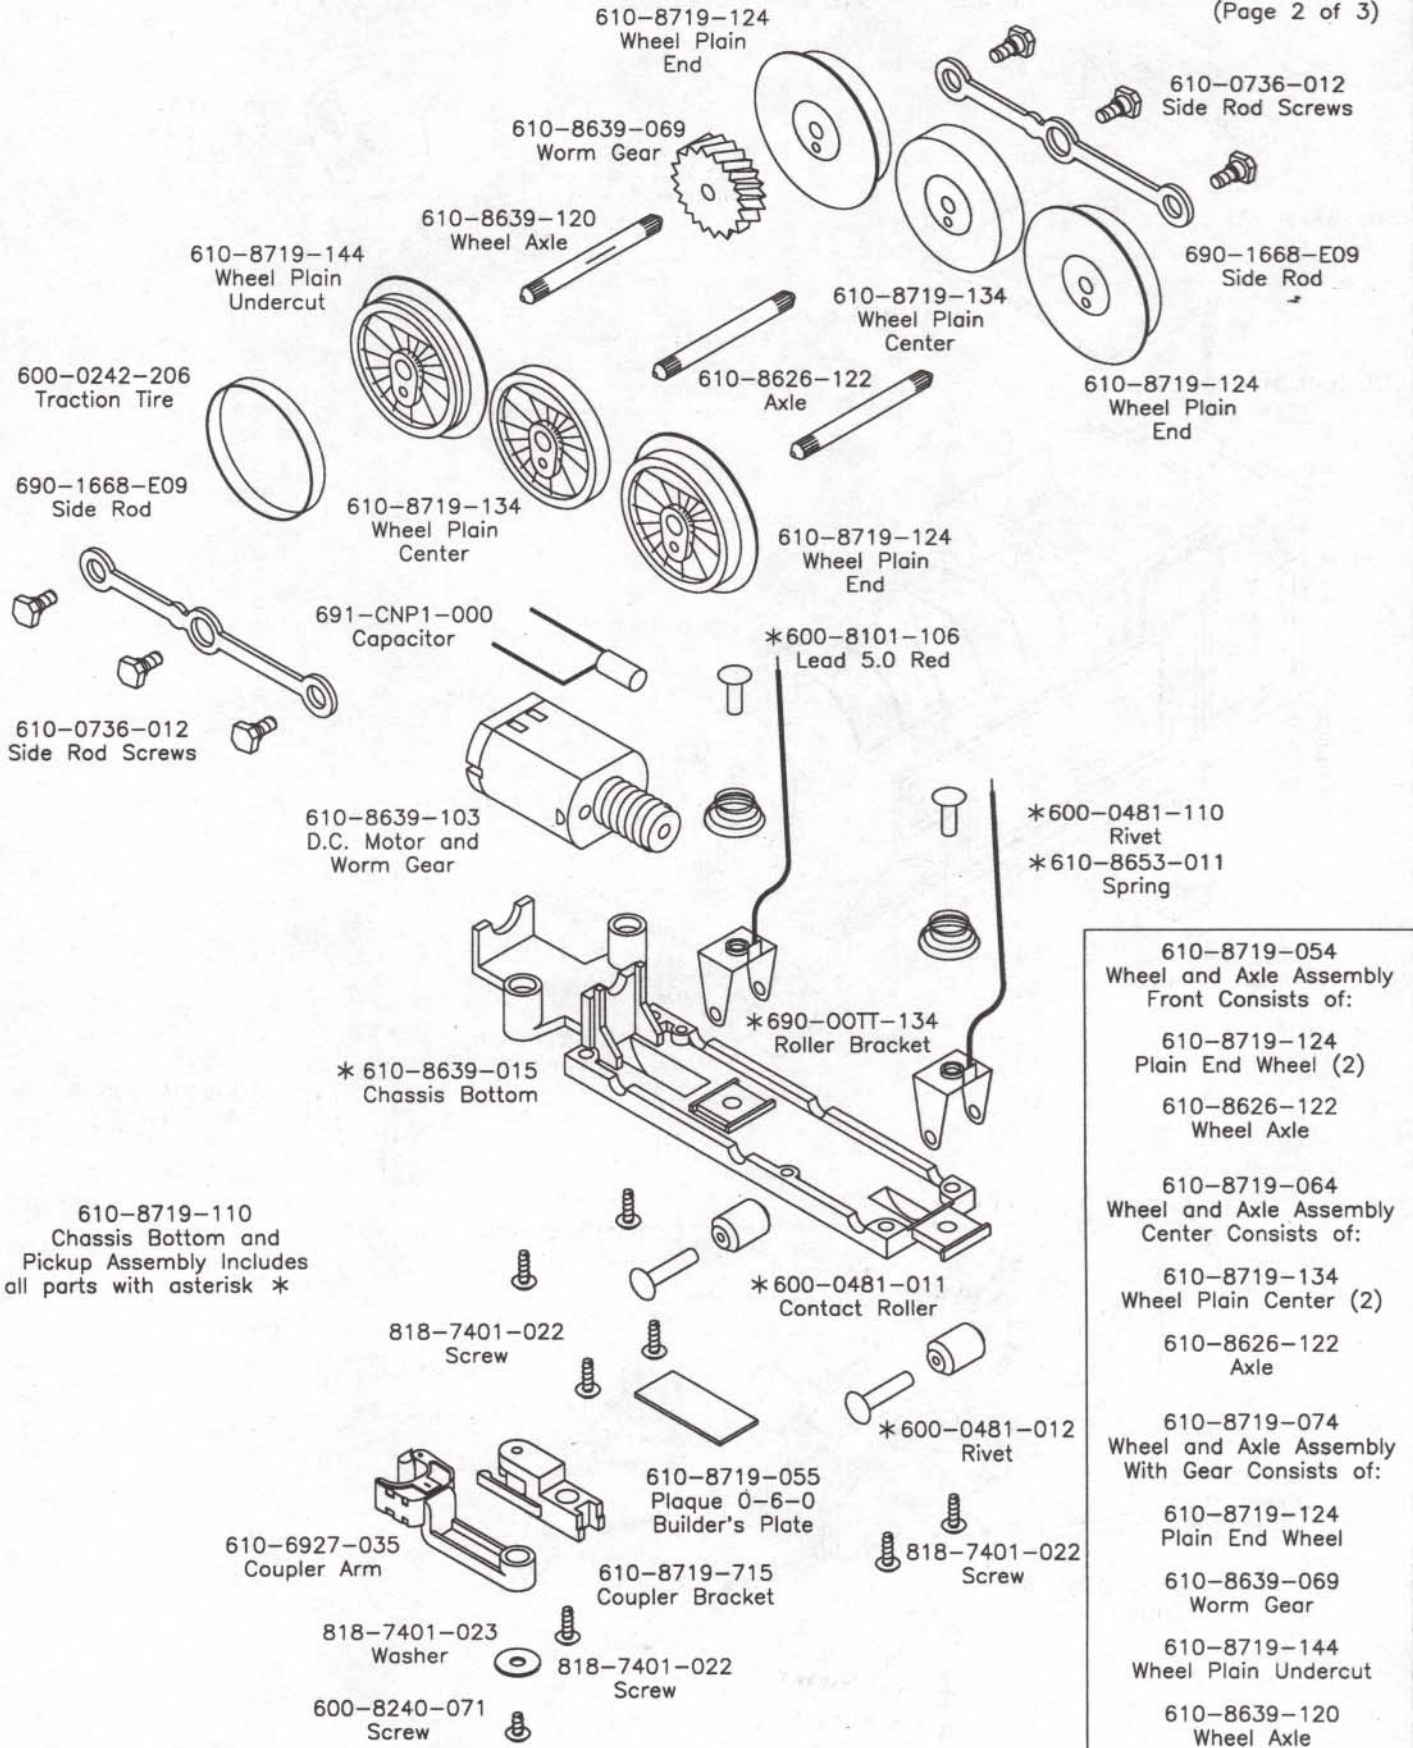

610-8719-001 0-6-0 THOMAS THE TANK "O" AND "O27" GAUGE LOCOMOTIVE

(Page 2 of 3)