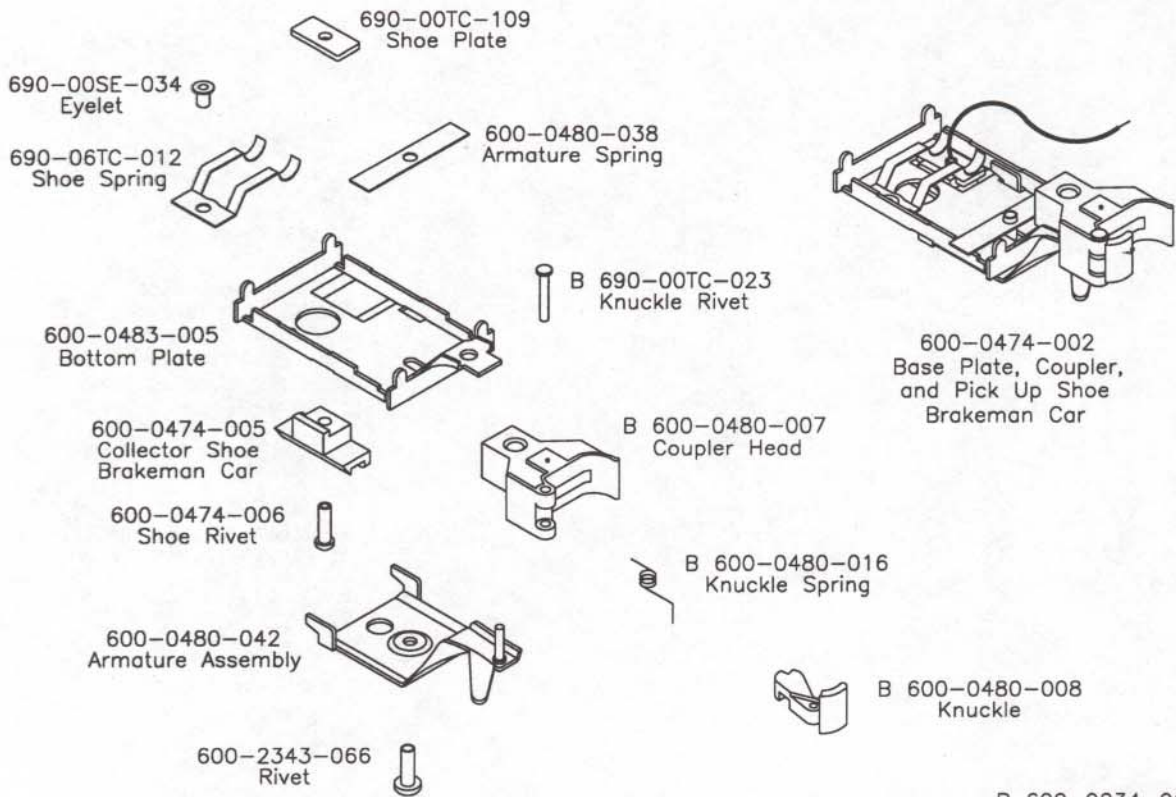

600-0474-001 TRUCK COMPLETE FOR THE OPERATING BRAKEMAN CAR

Note: All Components Below Make Complete Truck Assembly