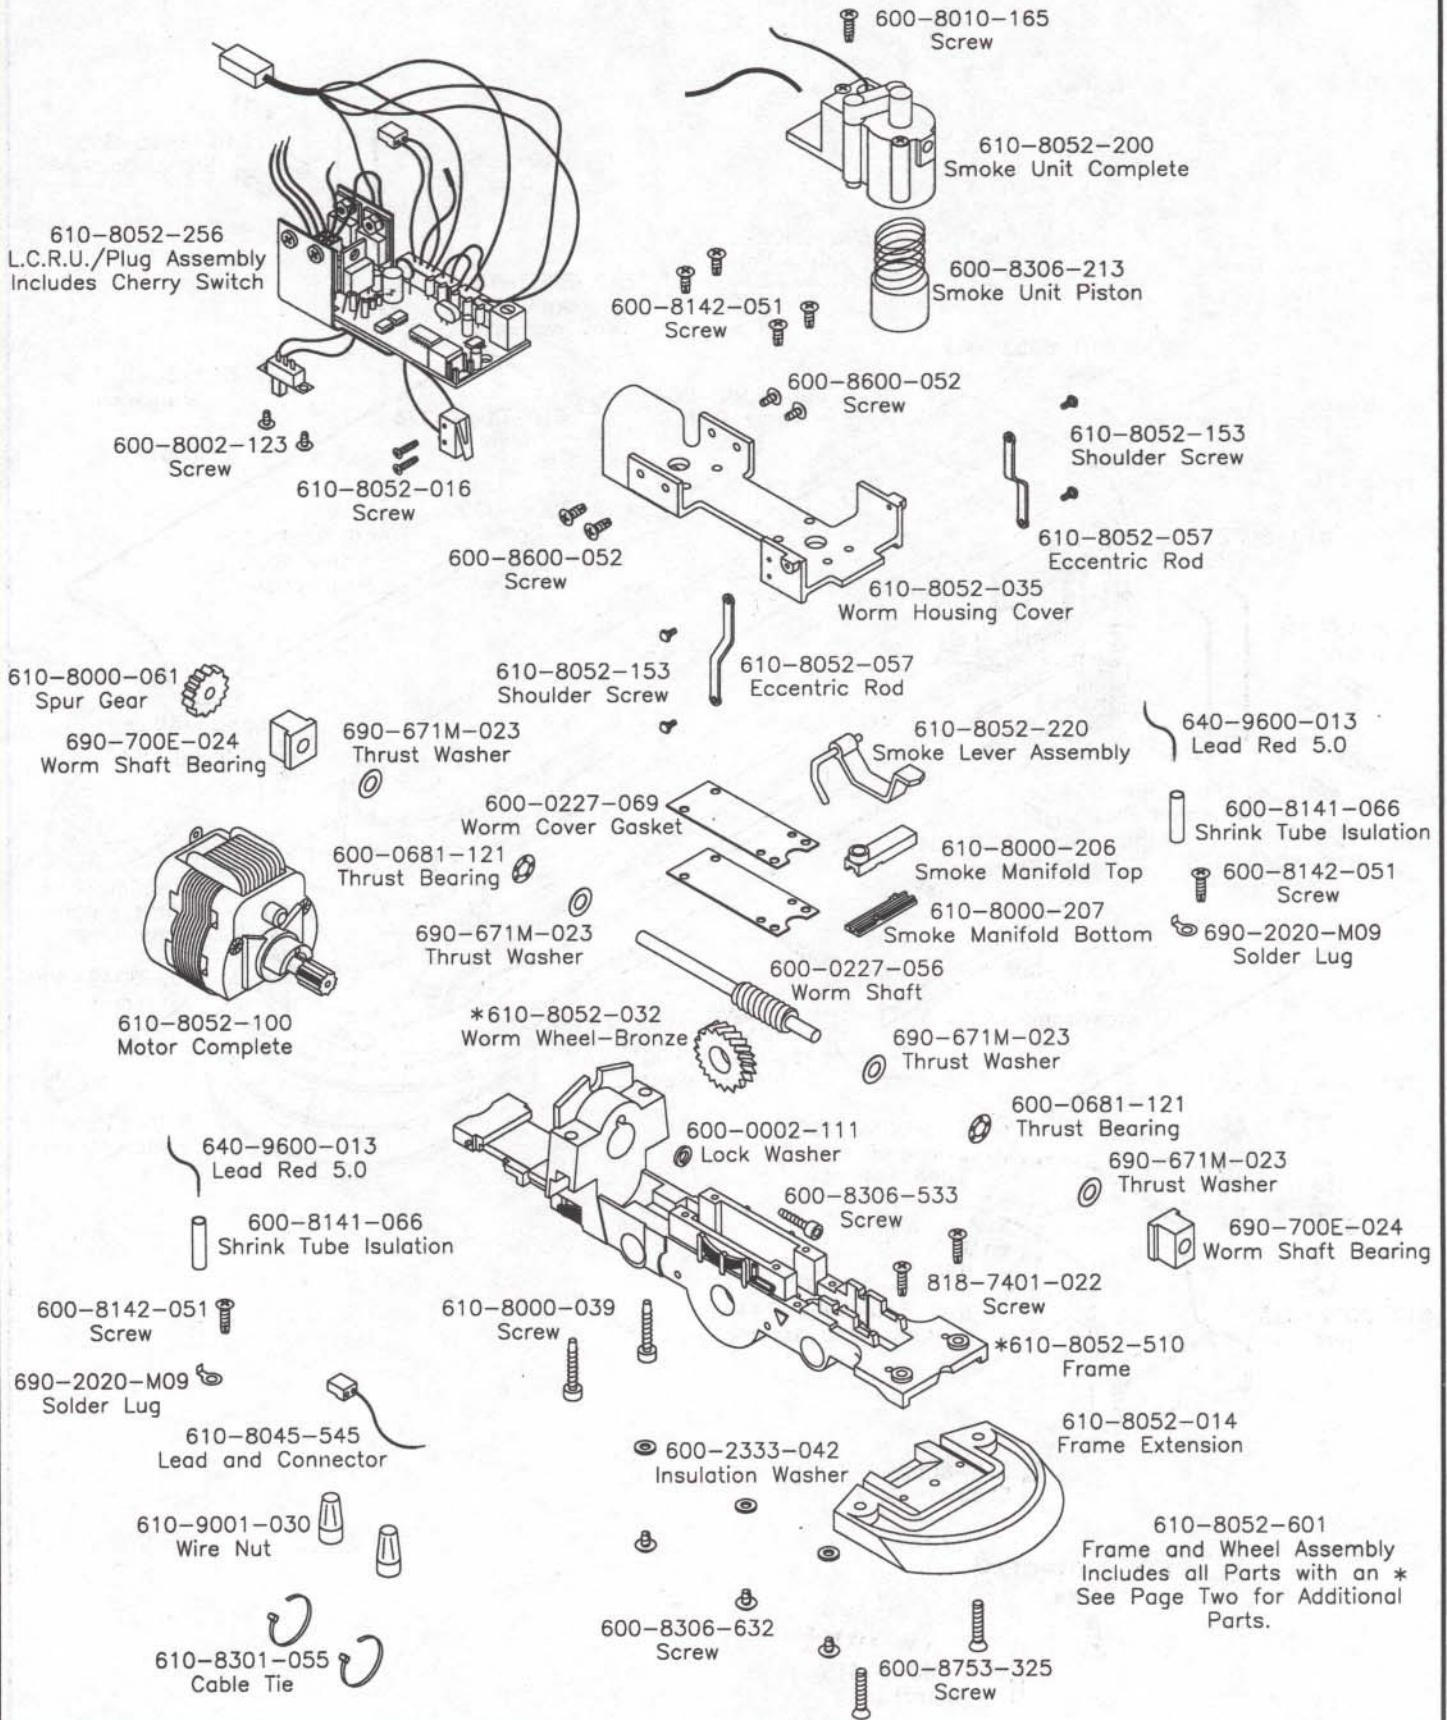

610-8052-001 4-6-2 PENNSYLVANIA TORPEDO LOCOMOTIVE

(Page 2 of 4)