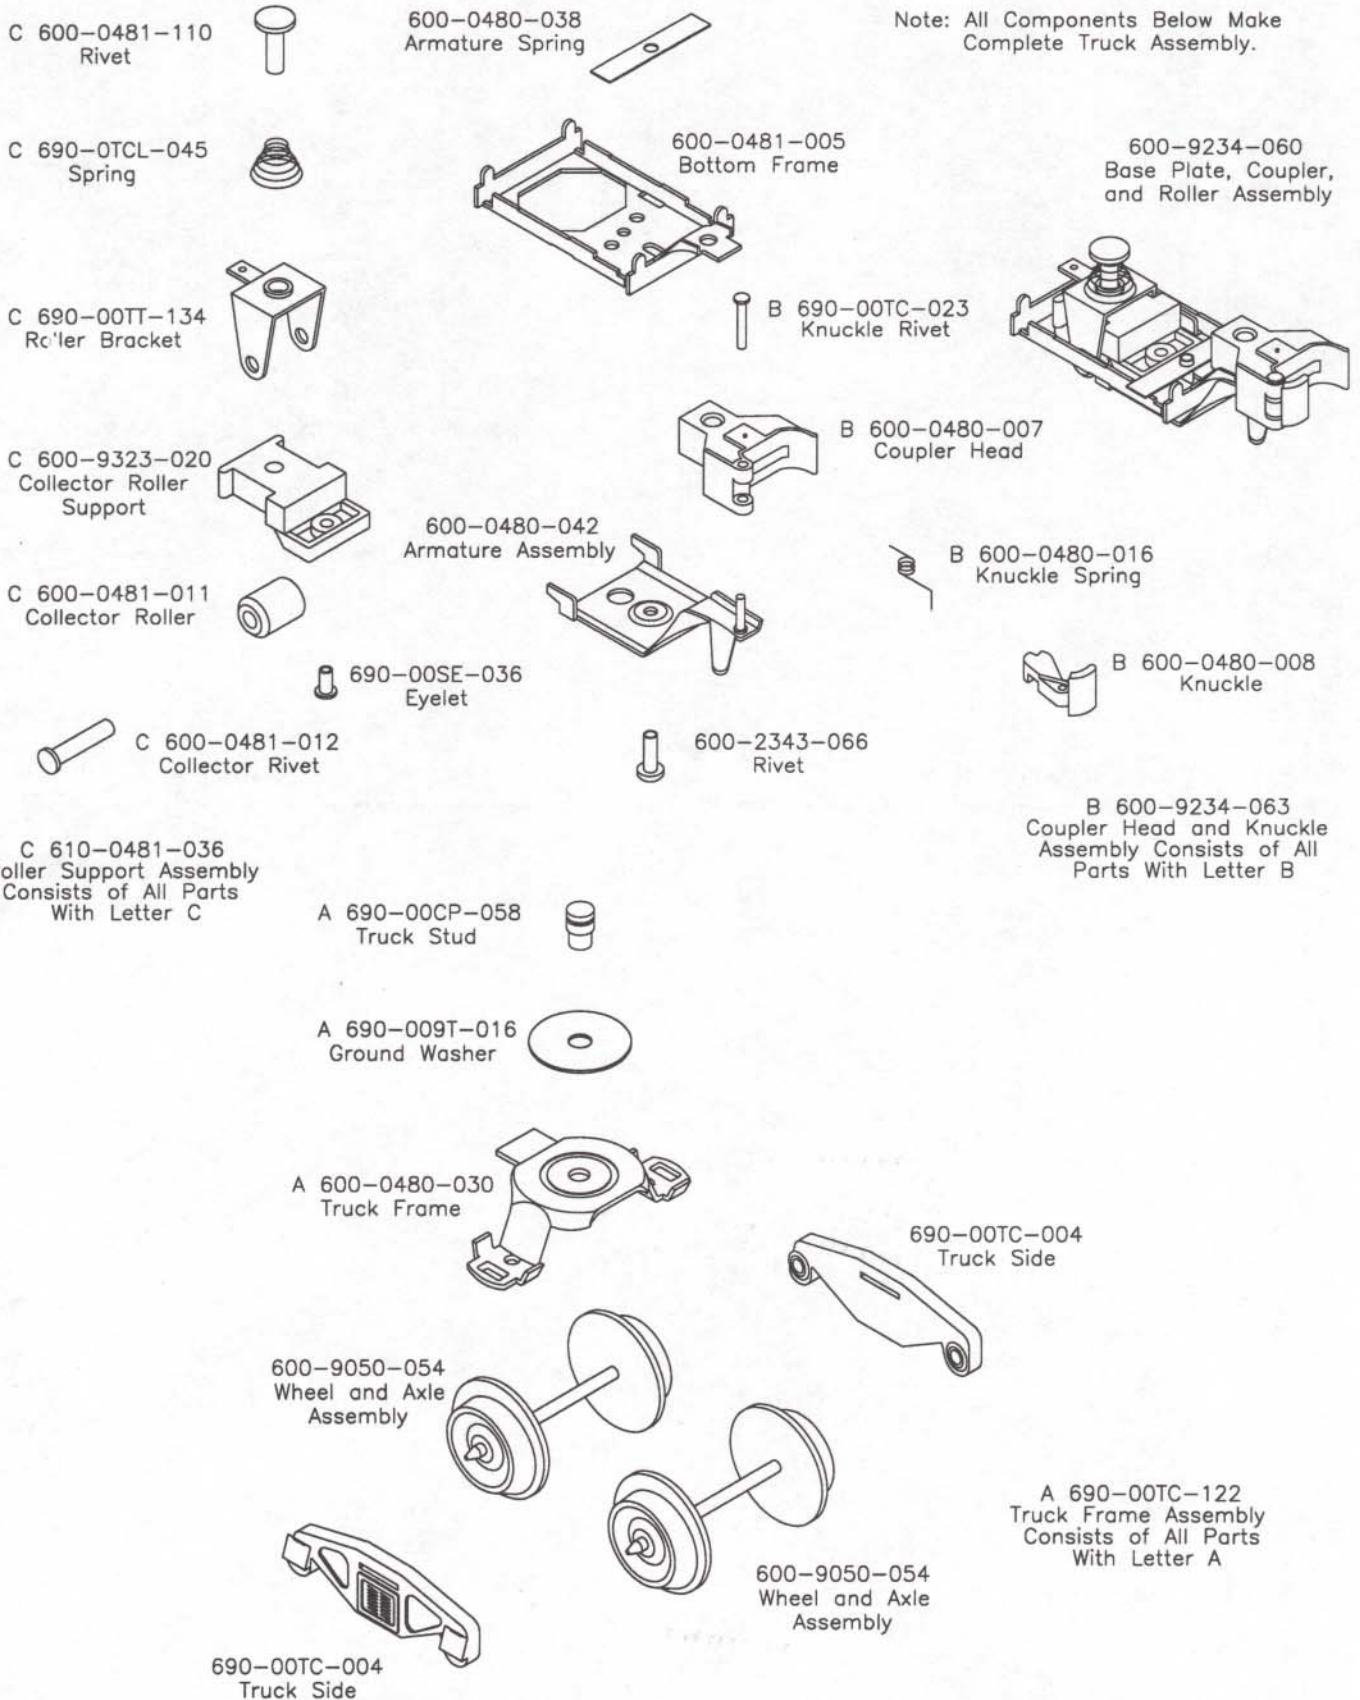

600-0481-001 TRUCK COMPLETE WITH BASE PLATE, COLLECTOR ROLLER AND COUPLER

Note: All Components Below Make Complete Truck Assembly.