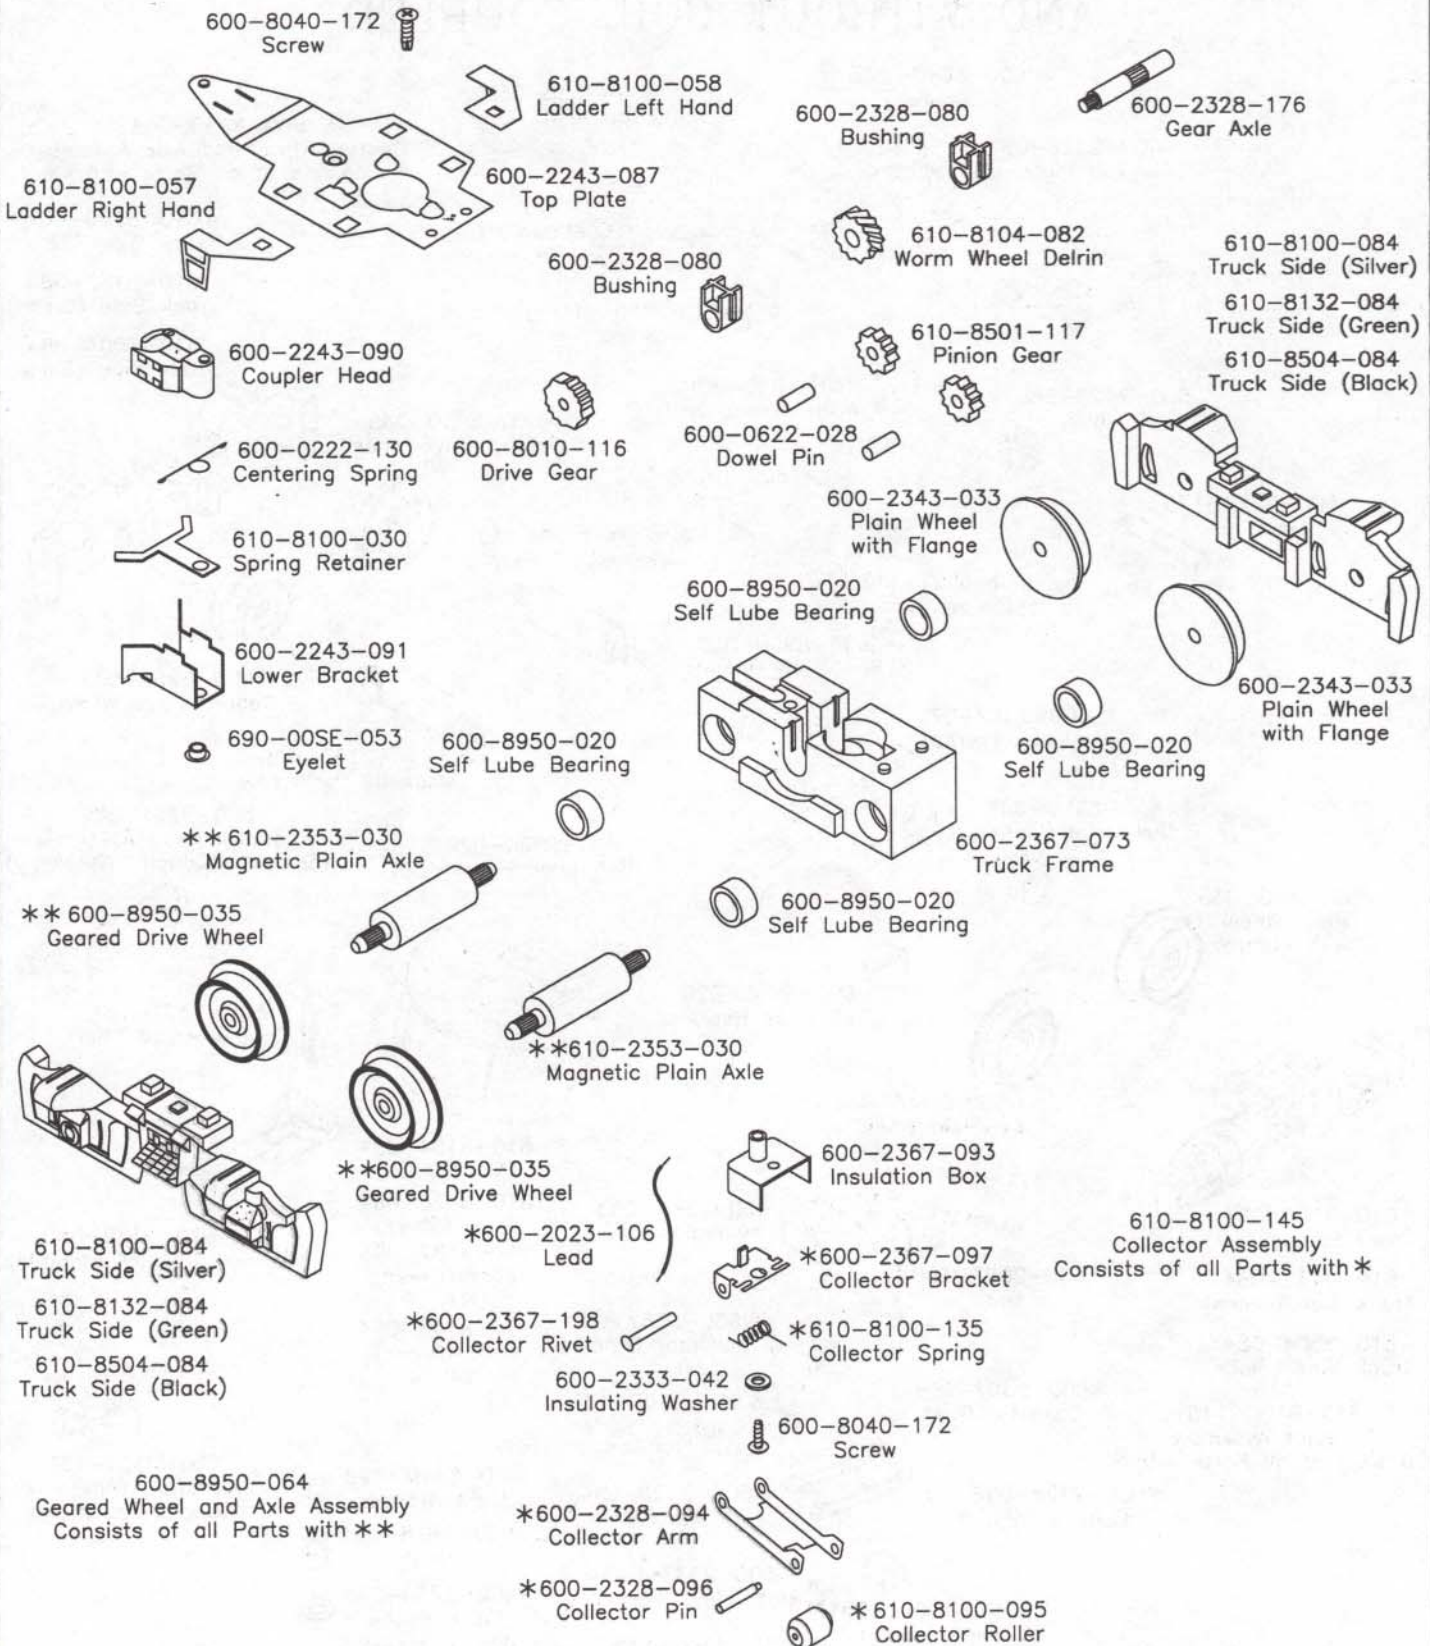

610-8100-590, 610-8104-590, 610-8132-590 F-3 REAR MOTOR TRUCK WITH MAGNETRACTION