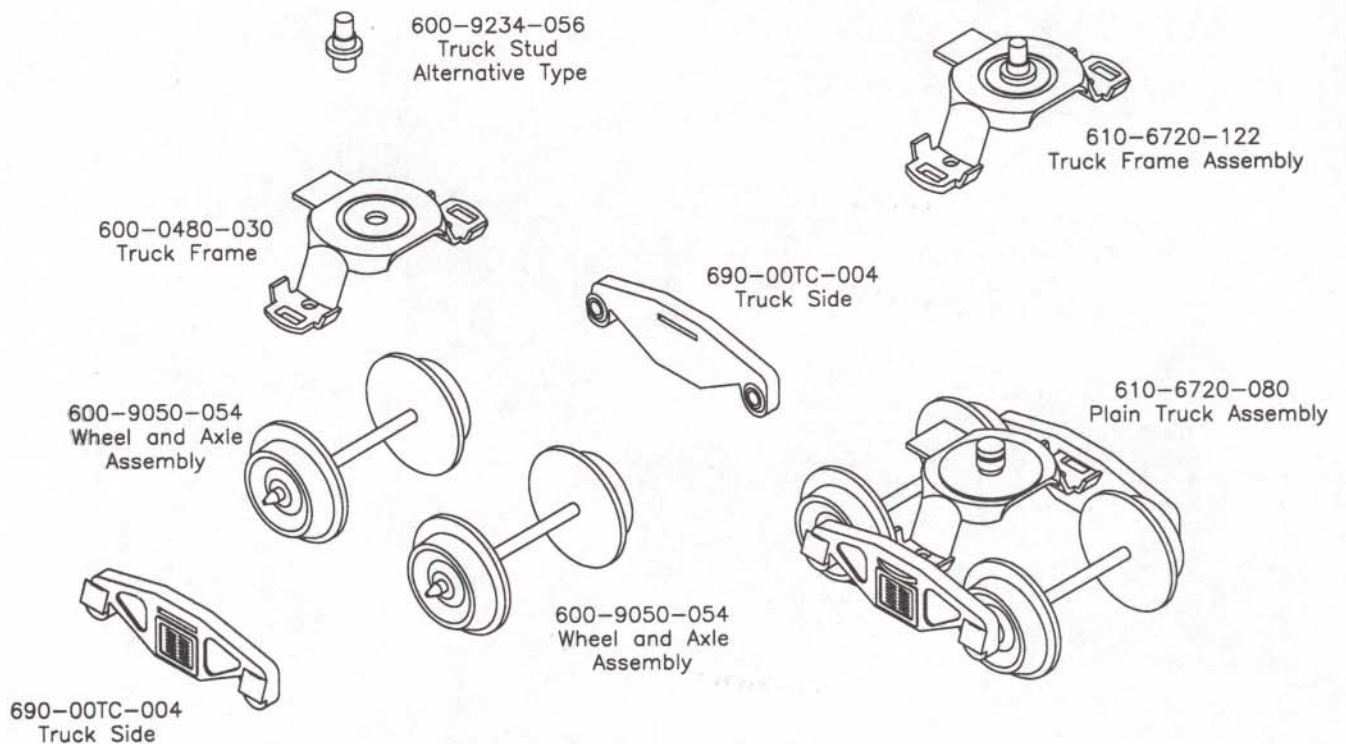

Each page has two numbers. The number for the *Lionel Service Manual* is indicated by parentheses, e.g., (B-76). The number which applies to *Lionel Parts lists and Exploded Diagrams* is above the parentheses, e.g., S39-1-1

Note: All Components Below Make Complete Truck Assembly

610-6720-090 TRUCK COMPLETE WITH BASE PLATE AND COUPLER ASSEMBLY

Note: All Components Below Make Complete Truck Assembly

610-6720-095 TRUCK COMPLETE WITH BASE PLATE, COLLECTOR ROLLER, AND COUPLER ASSEMBLY

691-8606-T50 PLAIN TRUCK COMPLETE

691-8606-T60 COUPLER TRUCK COMPLETE WITHOUT PICK UP

Note:
Add Base Plate and Coupler
Assembly and You Have
691-8606-T60

601-2945-000 PUMPING STATION