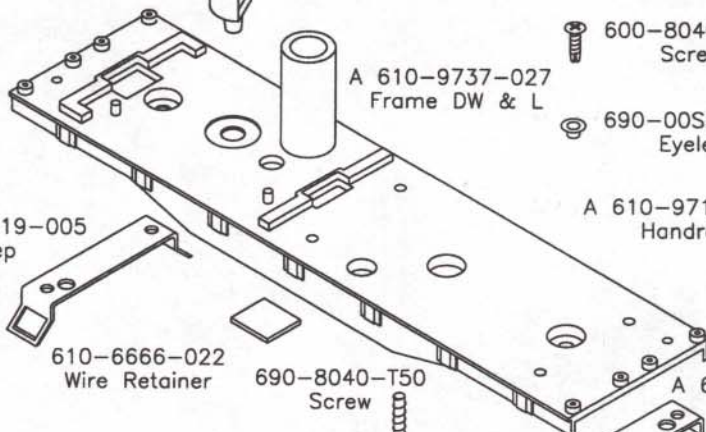

600-8040-172
Screw

C 600-8352-300
Lamp and Socket Assembly
Includes All Parts with
Letter C

A 610-9737-013
Ladder

690-00SE-053
Eyelet

610-9819-105
Lamp Holder

A 610-9709-050
Brake Wheel and Shaft

610-9737-500
Frame Assembly
All Parts With Letter A