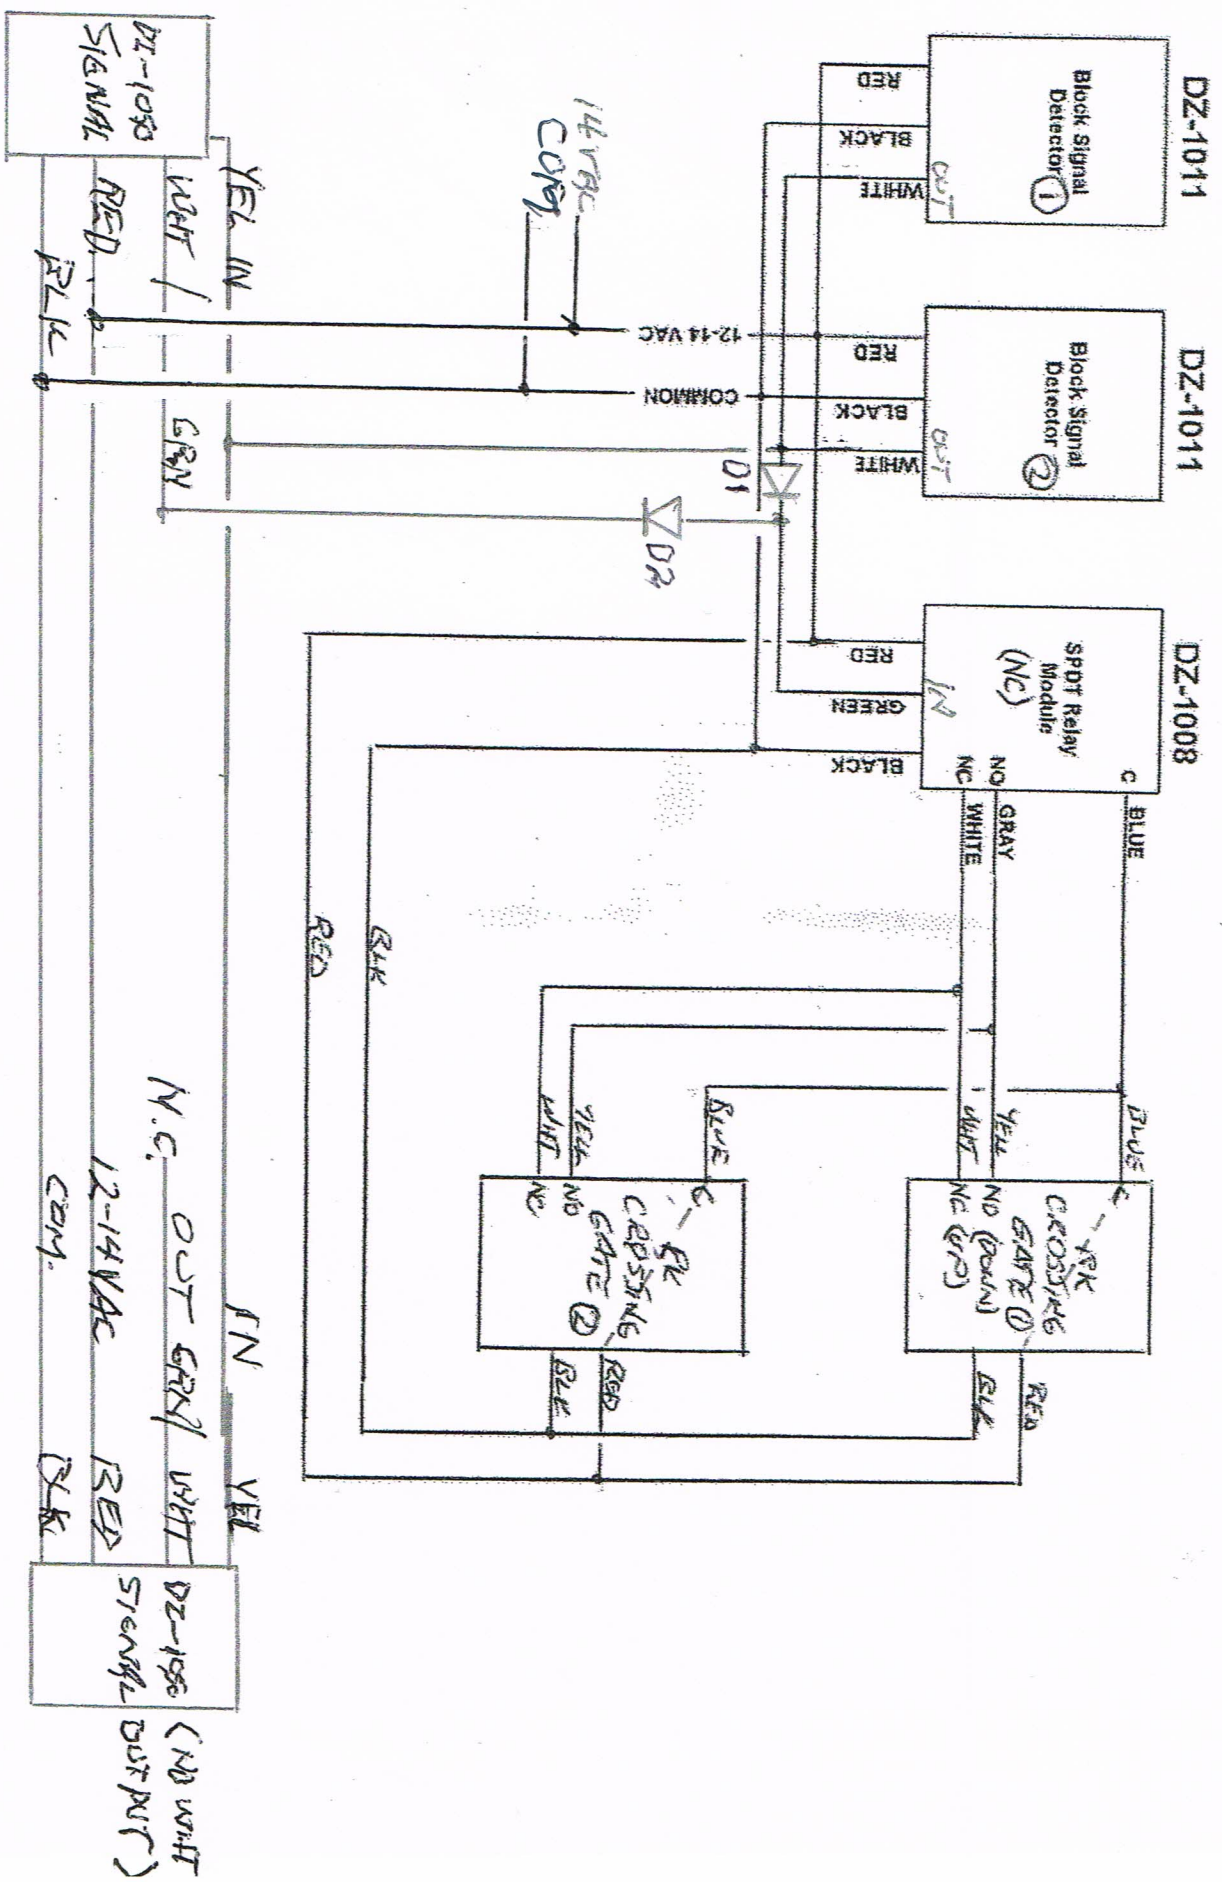

NORTHWEST PK CROSSINGS W/ 1011 & 1008
FOUND W/ DZ-1050 SIGNALS.

JAN. 2021