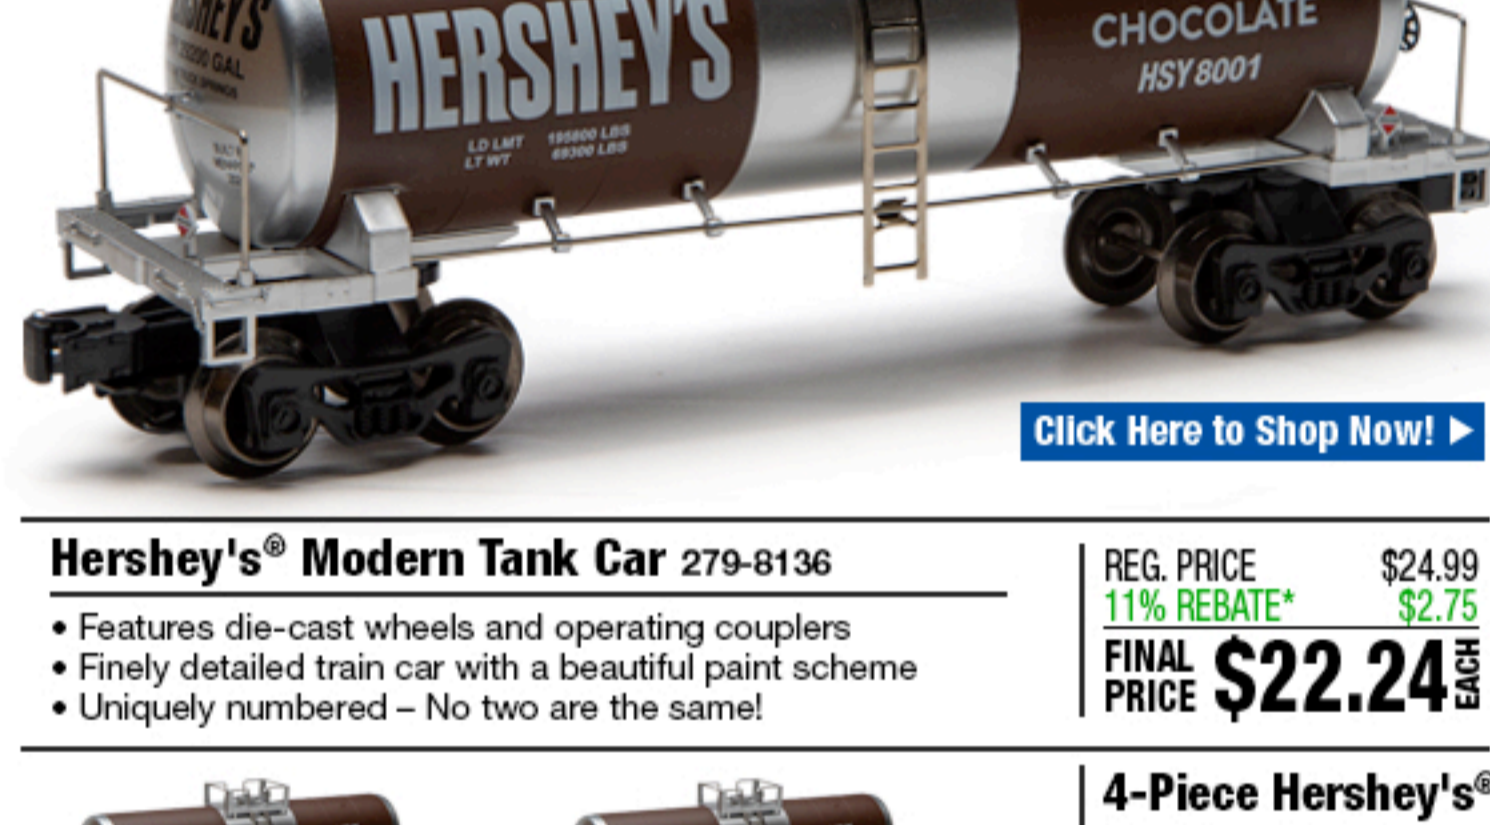

[Click Here to Shop Now!](#)

Hershey's® Modern Tank Car 279-8136

- Features die-cast wheels and operating couplers
- Finely detailed train car with a beautiful paint scheme
- Uniquely numbered – No two are the same!

REG. PRICE $24.99
11% REBATE* $2.75
FINAL PRICE $22.24 EACH

THAT'S ONLY $18.90 PER CAR AFTER DISCOUNT & REBATE!

4-Piece Hershey's® Modern Tank Car Dealer Pack 279-8137

REG. PRICE $84.96
11% REBATE* $9.35
FINAL PRICE $75.61 4-PC