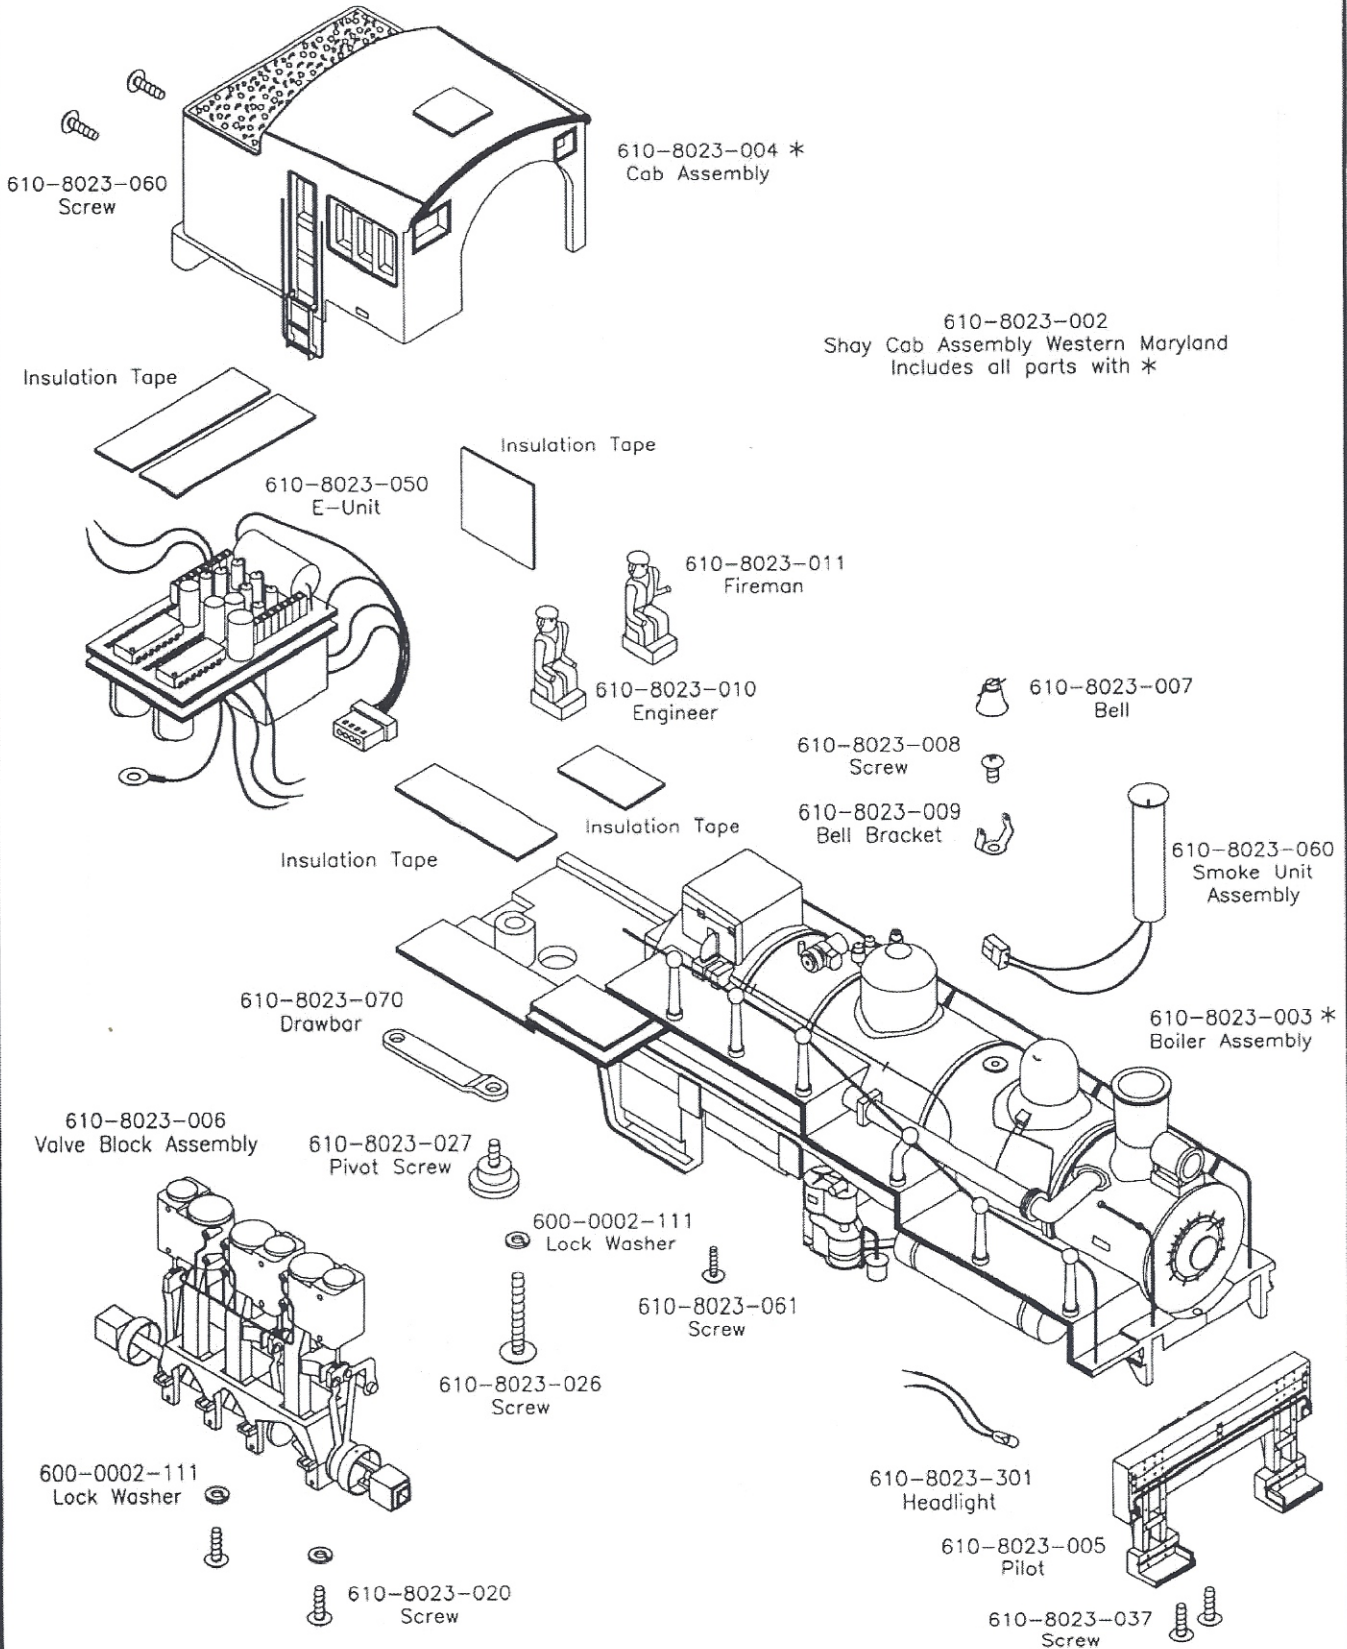

SHAY STEAM LOCOMOTIVE 1-8023 Western Maryland

(Page 1 of 3)

SHAY STEAM LOCOMOTIVE
1-8023 Western Maryland

SW Parts Supply
518 280 5197

S23:3-6
(A-53-2)

586-949-4100

SHAY STEAM LOCOMOTIVE TENDER

691-8023-T01 Western Maryland