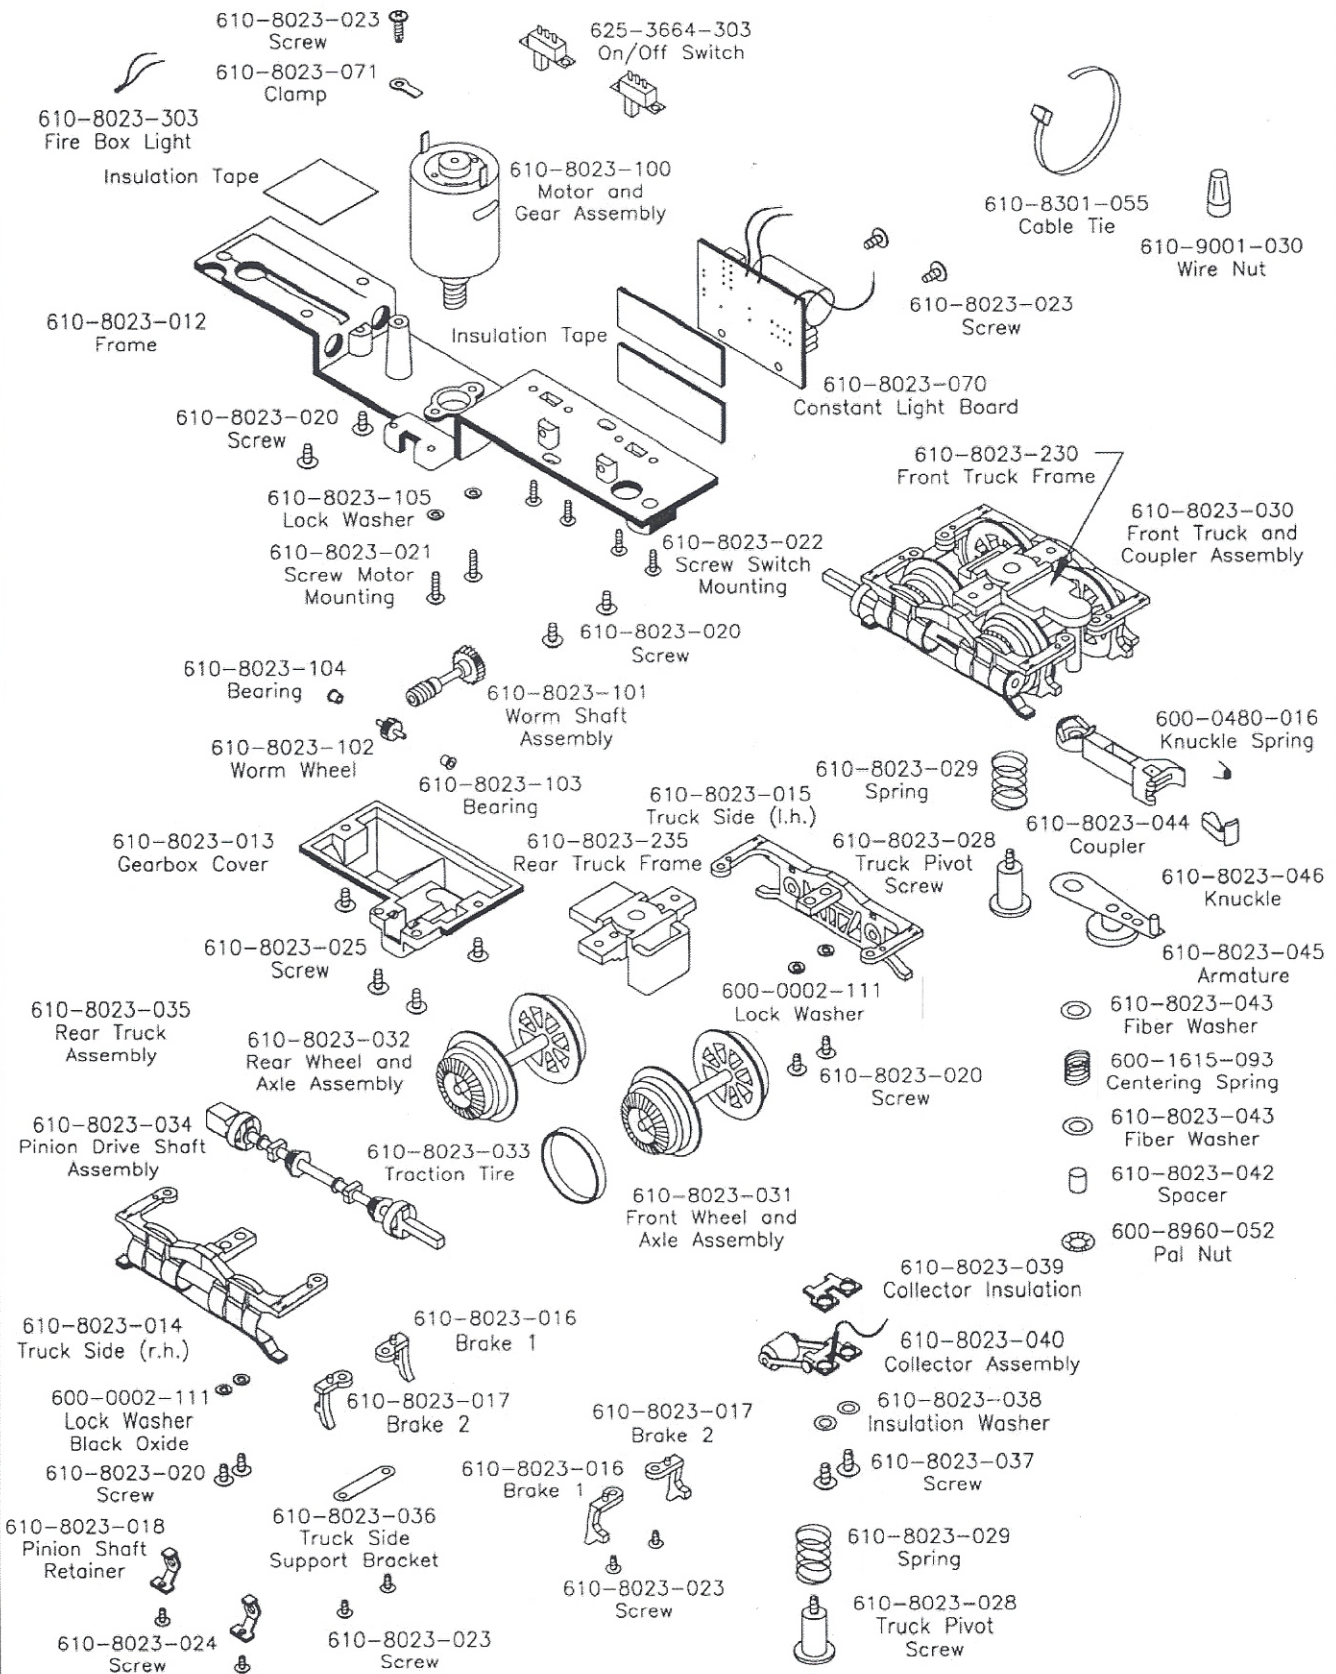

SHAY STEAM LOCOMOTIVE 1-8023 Western Maryland

(Page 1 of 3)

SHAY STEAM LOCOMOTIVE
1-8023 Western Maryland

SW Parts Supply
518 280 5197

S23:3-6
(A-53-2)

586-949-4100

SHAY STEAM LOCOMOTIVE TENDER

691-8023-T01 Western Maryland