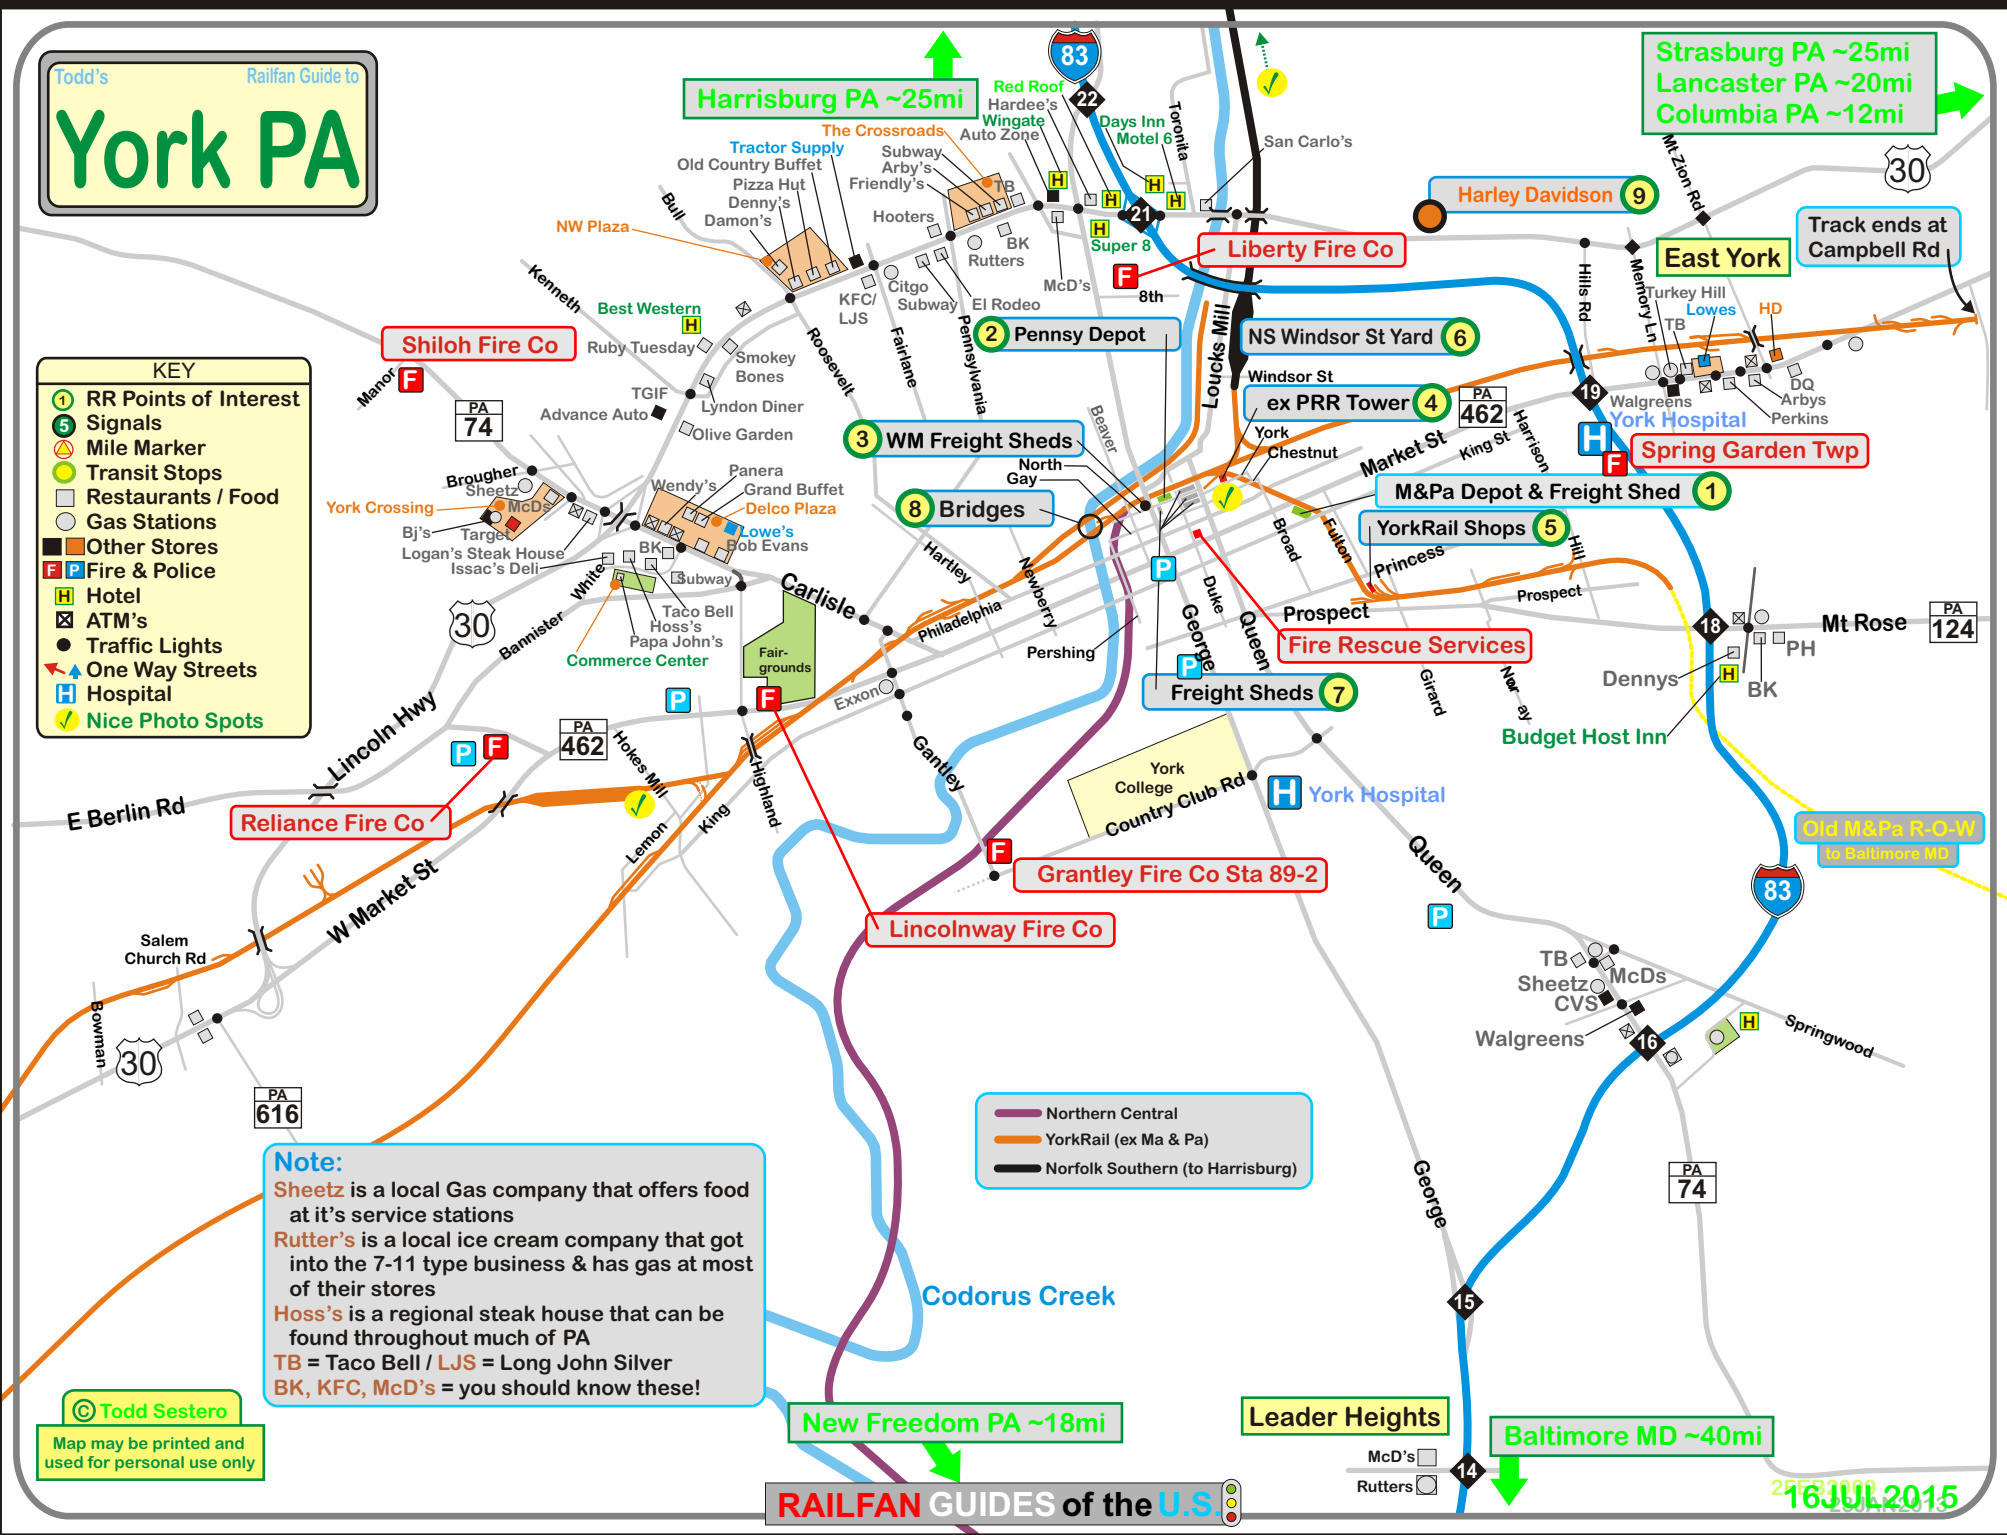

Todd's Railfan Guide to
York PA

- KEY**
- ① RR Points of Interest
 - ⑤ Signals
 - ⚡ Mile Marker
 - 🚏 Transit Stops
 - 🍽 Restaurants / Food
 - ⛽ Gas Stations
 - 🏪 Other Stores
 - 🚒🚓 Fire & Police
 - 🏨 Hotel
 - 🏧 ATM's
 - 🚦 Traffic Lights
 - 🏥 Hospital
 - 📸 Nice Photo Spots

Note:
Sheetz is a local Gas company that offers food at it's service stations
Rutter's is a local ice cream company that got into the 7-11 type business & has gas at most of their stores
Hoss's is a regional steak house that can be found throughout much of PA
TB = Taco Bell / **LJS** = Long John Silver
BK, KFC, McD's = you should know these!

© Todd Sestero
 Map may be printed and used for personal use only

Strasburg PA ~25mi
 Lancaster PA ~20mi
 Columbia PA ~12mi

Harrisburg PA ~25mi

New Freedom PA ~18mi

Leader Heights

Baltimore MD ~40mi

Track ends at Campbell Rd

— Northern Central
 — YorkRail (ex Ma & Pa)
 — Norfolk Southern (to Harrisburg)

McD's
 Rutter's