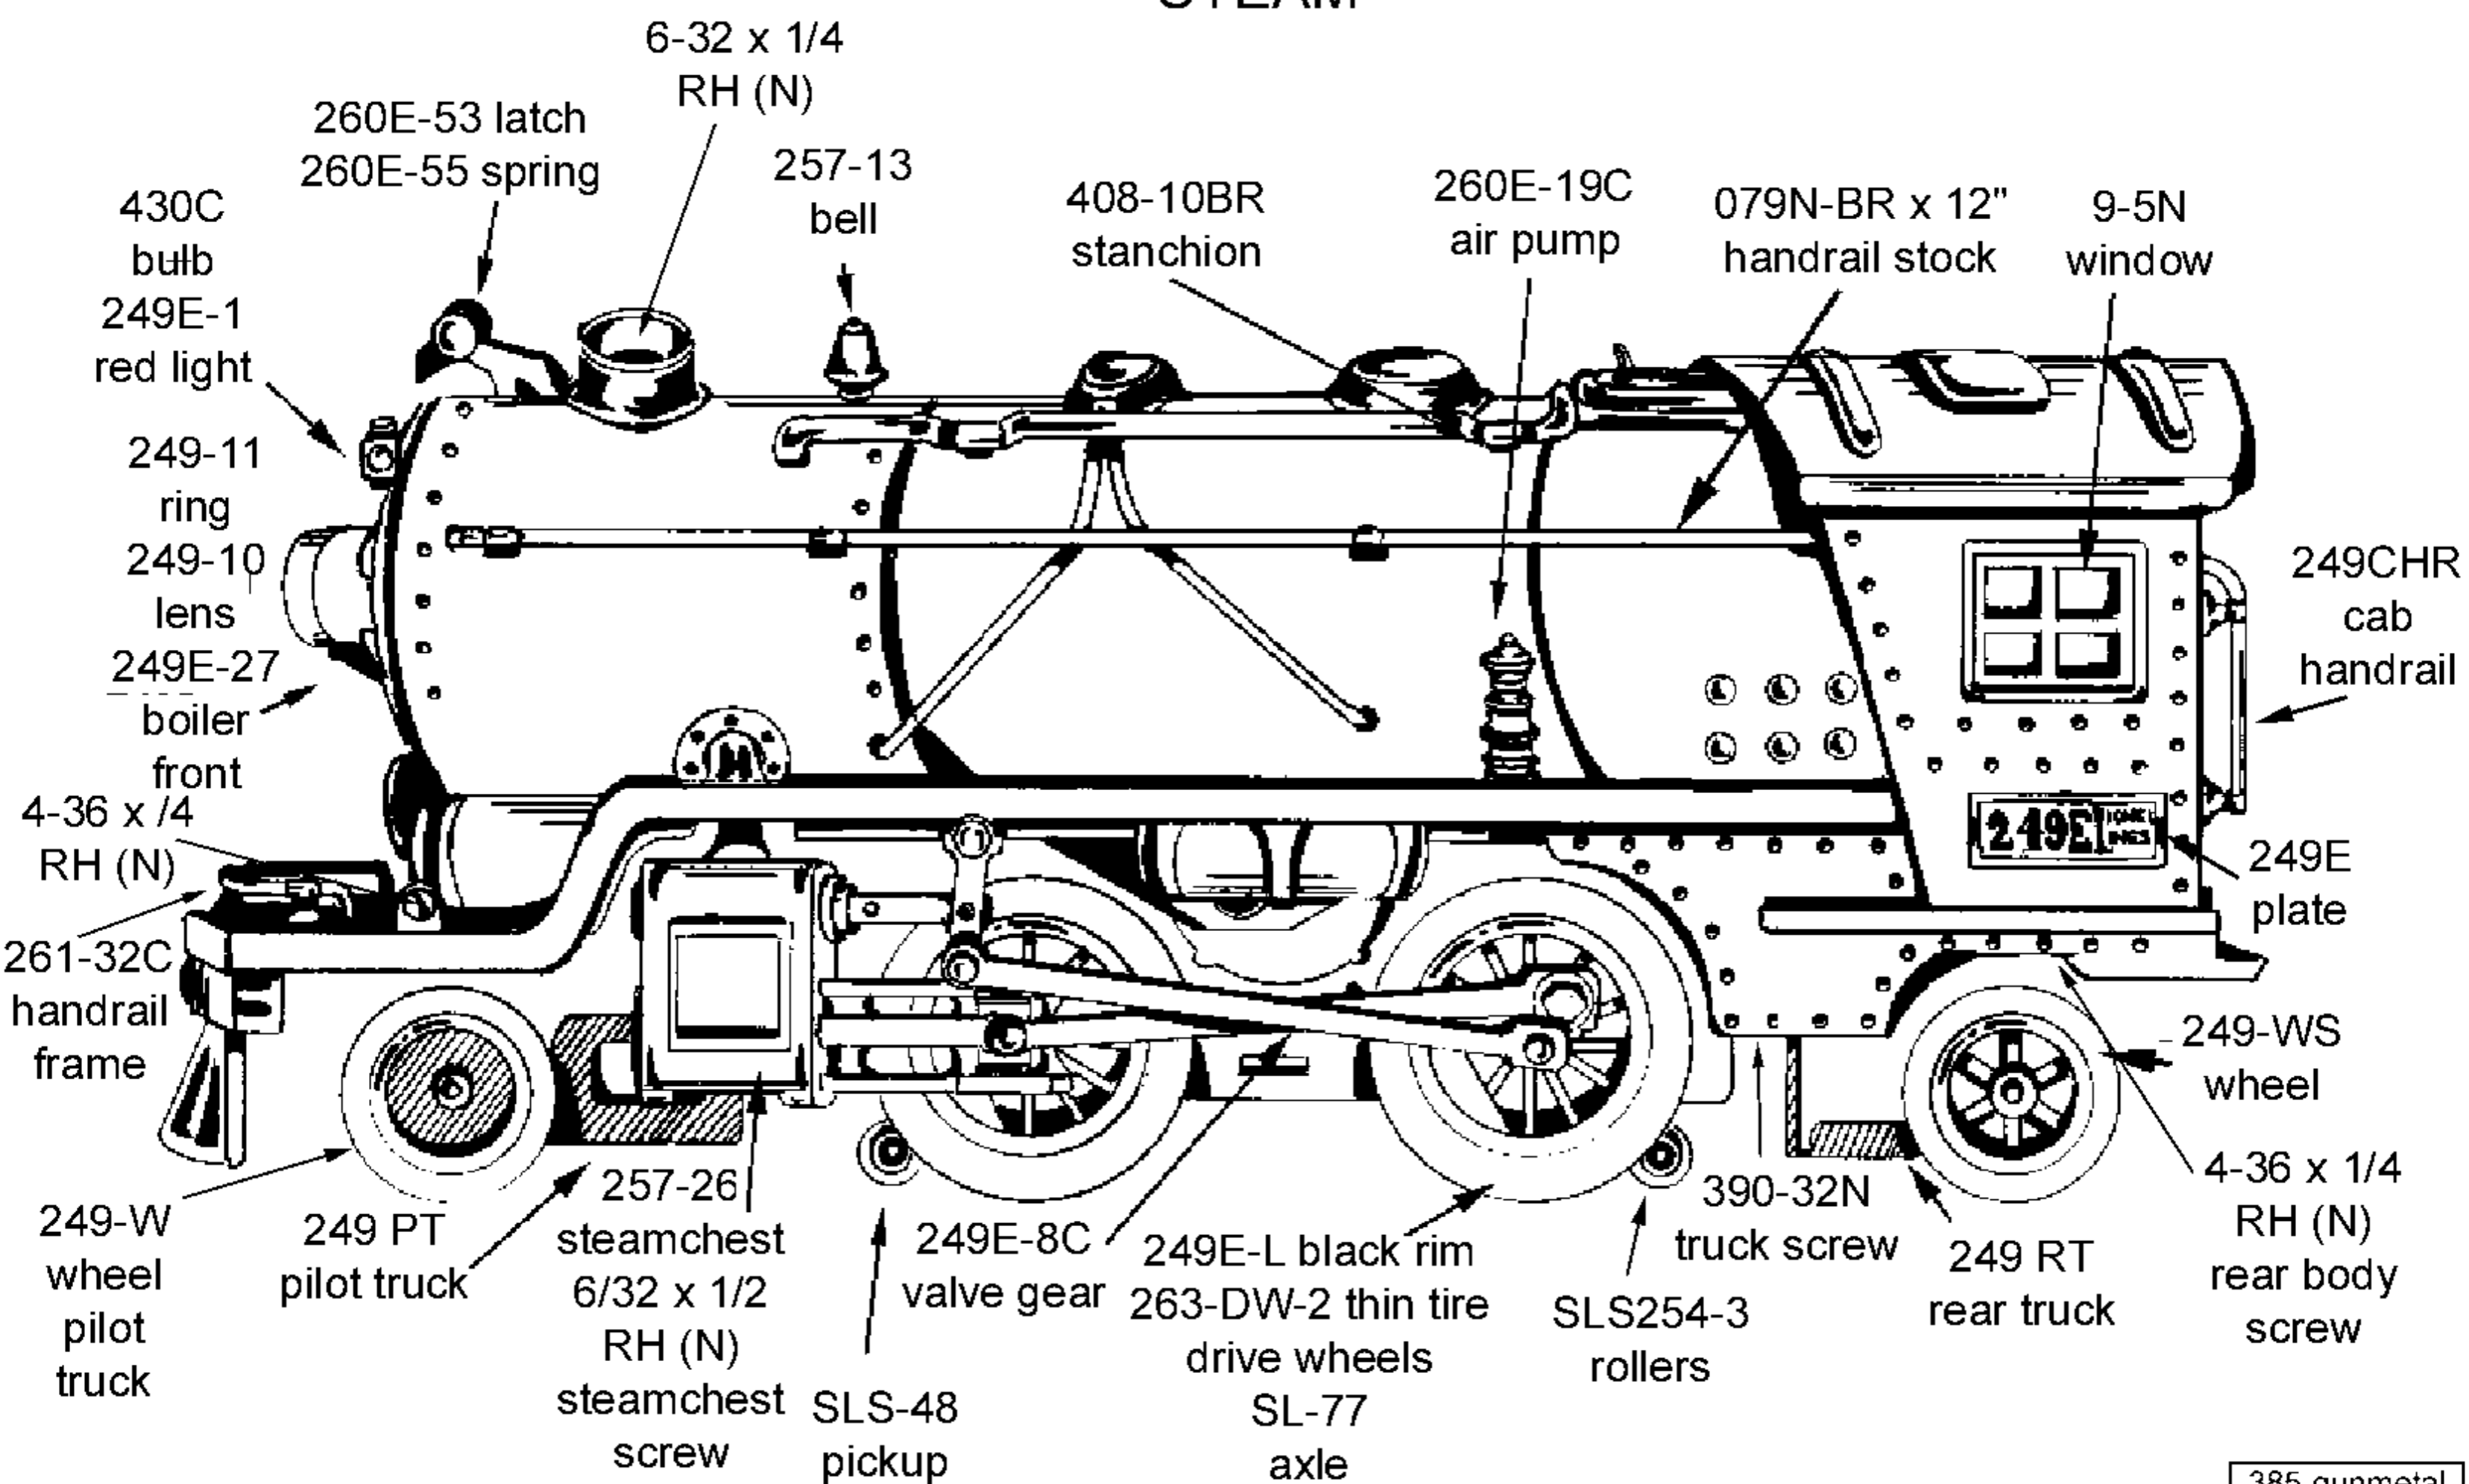

249-249E 2-4-2 1936-1939 STEAM

249 LINK PAC

complete set of all rods, spacers, screws, rivets for loco linkage

385 gunmetal
763 gunmetal
225 black satin

265T WAFFLE TOP