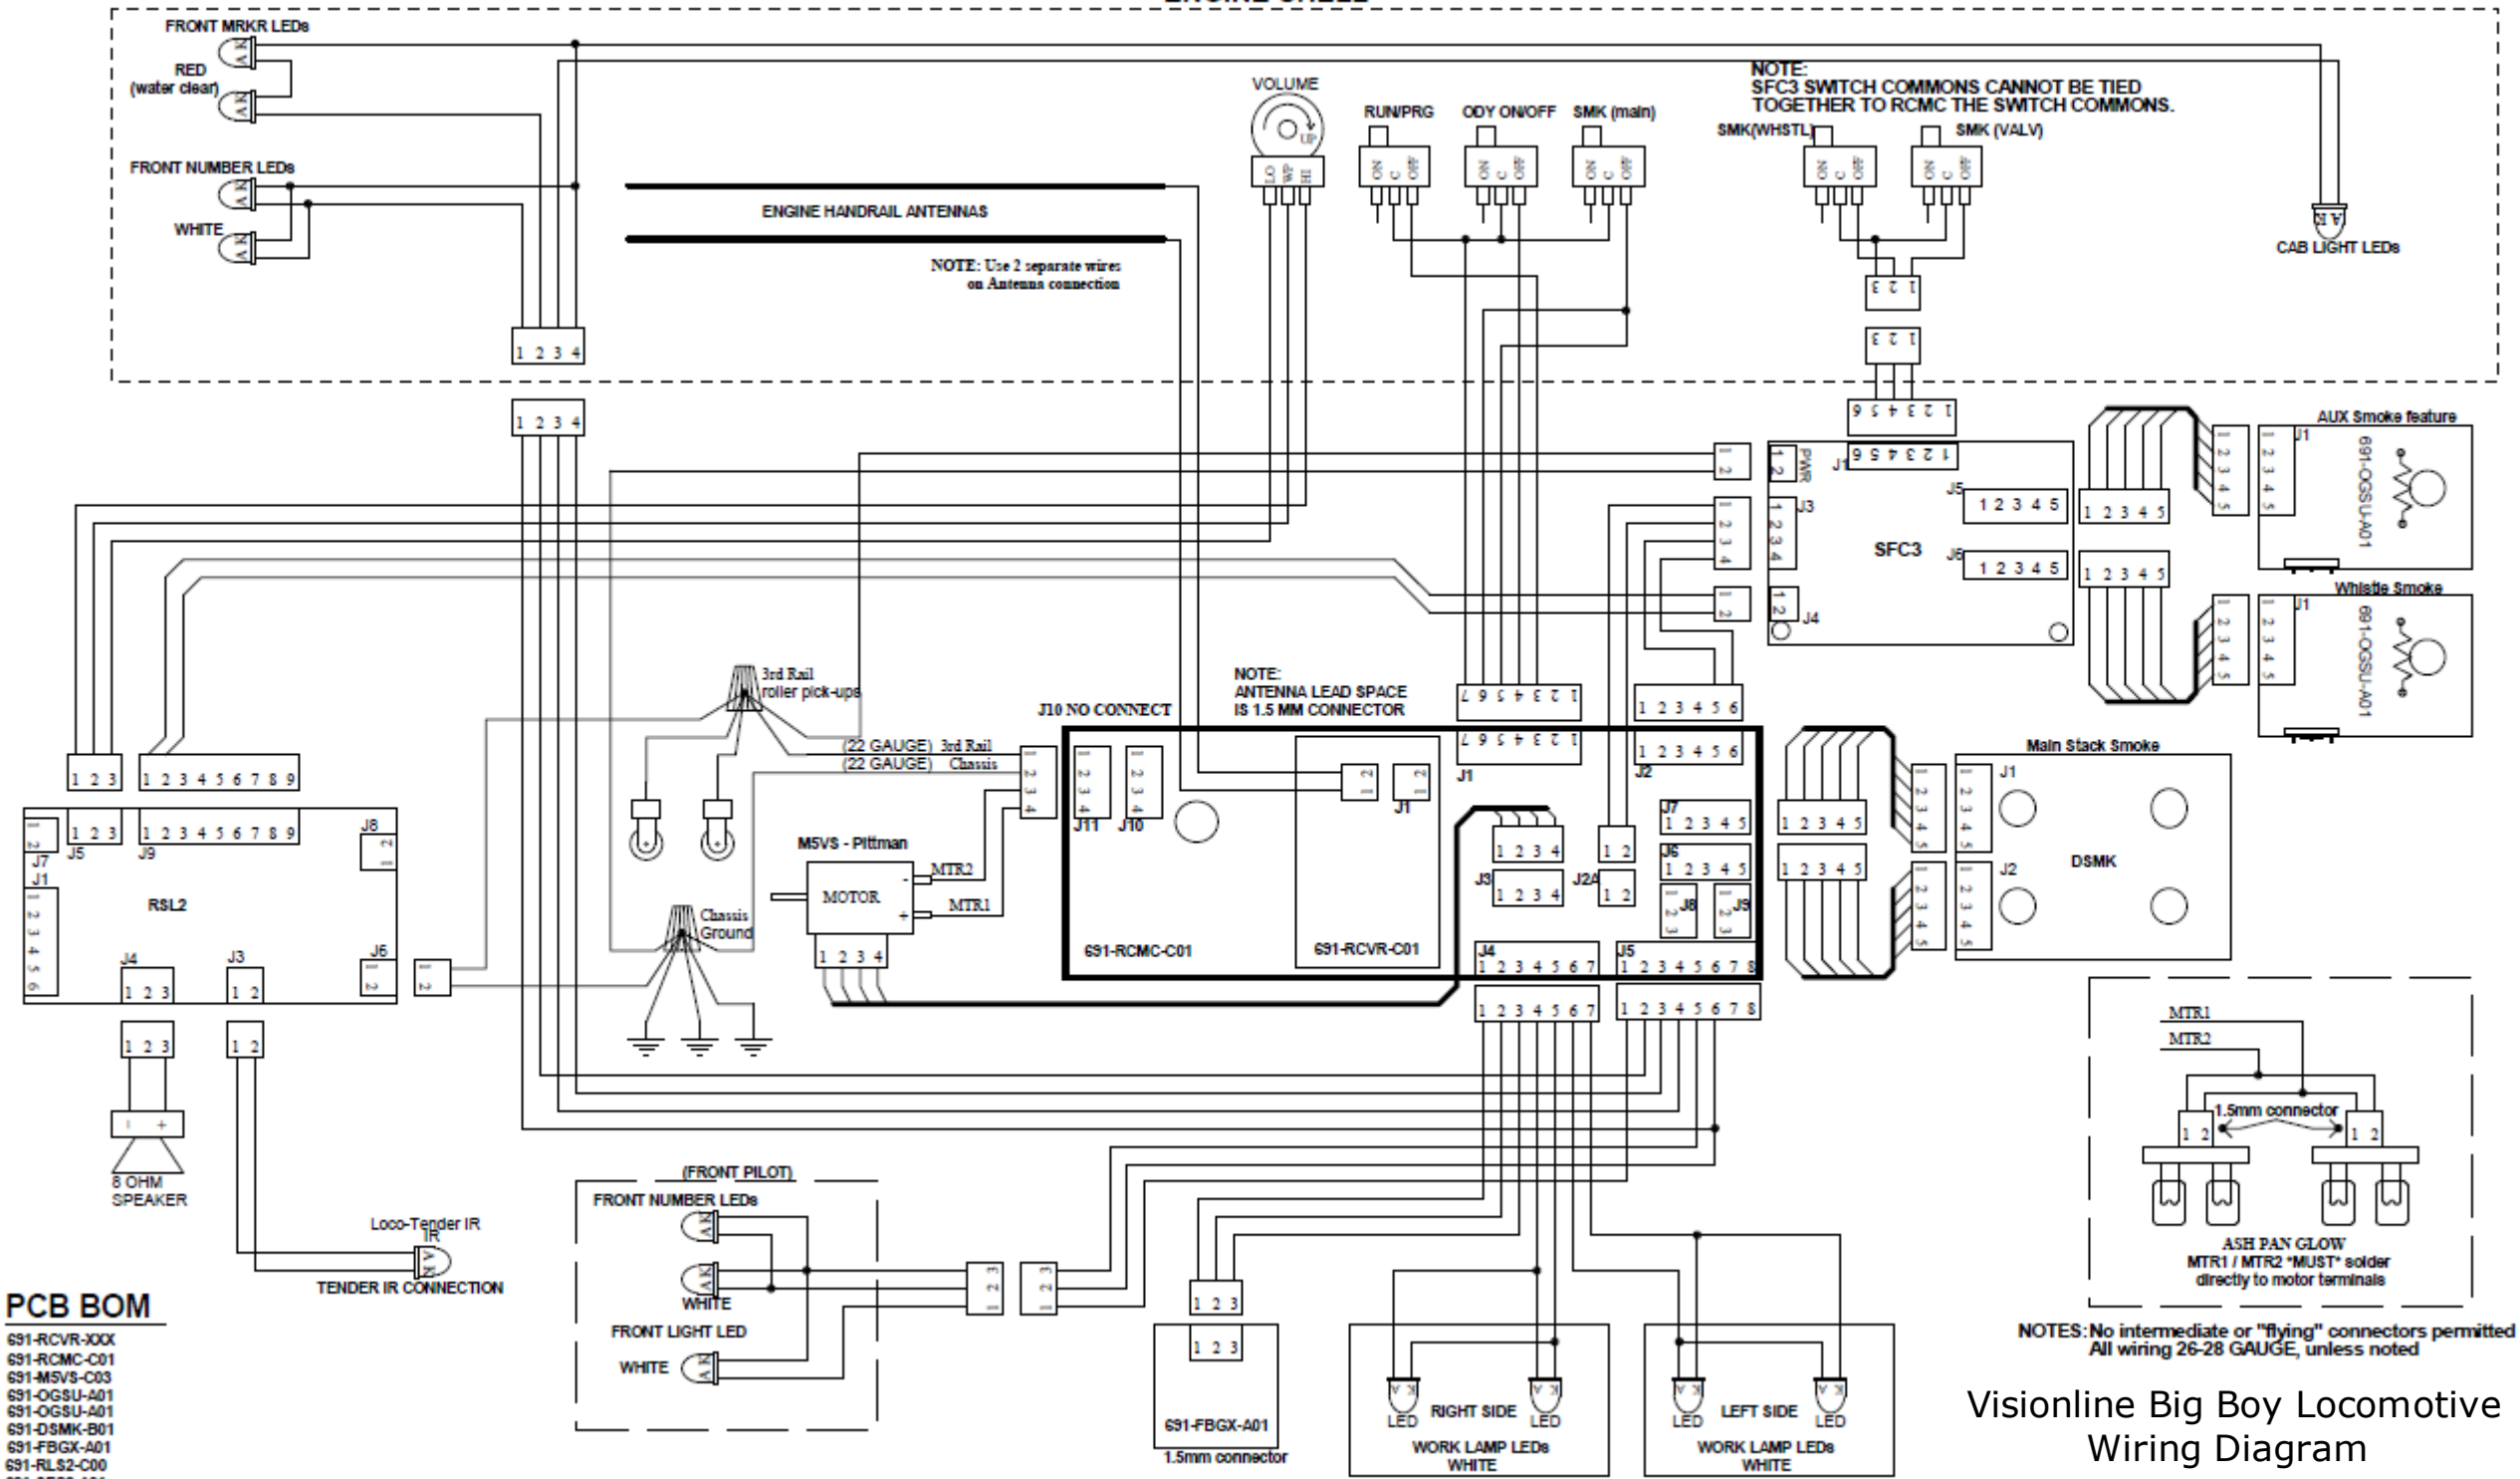

# ENGINE SHELL

Visionline Big Boy Locomotive Wiring Diagram