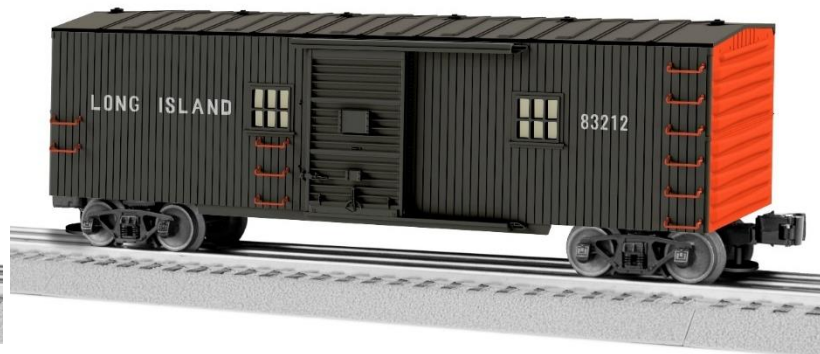

IN STOCK – Order Now, Complete Your Collection !!!

2021 Annual Club Cars

#83211 Bunk, #83212 Tool and #83213 Kitchen Cars

NLOE's Long Island Scale MOW Cars by Lionel®

The Nassau Lionel Operating Engineers has in-stock our 2021 Long Island Maintenance of Way (MOW) Bunk, Tool and Kitchen cars. Designed to commemorate the hard-working train crews that built our railroad over the years. This car was designed by NLOE with Lionel. This is a unique set that will complement both steam and diesel consist. The perfect addition to your work train or as a trackside scene, our cars feature LED illumination.

- Interior illumination
- Die-cast trucks and couplers
- Easy conversion to scale couplers
- Rail Line: Long Island
- Road Numbers: 83211, 83212 and 83213

- Gauge: O Gauge
- Scale Type: Scale
- Brand: Lionel Trains
- Power: Electric
- Min Curve: O31
- Dimensions: 11 1/4"