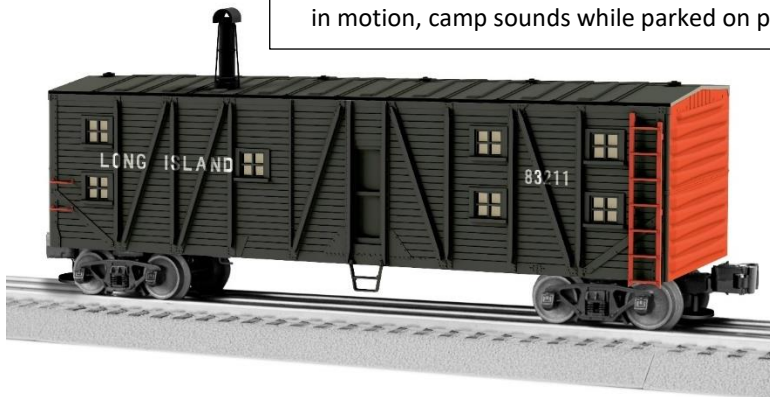

IN STOCK – Order Now, Complete Your Collection !!!

2021 Annual Club Cars

#83211 Bunk, #83212 Tool and #83213 Kitchen Cars

NLOE's Long Island Scale MOW Cars by Lionel®

The Nassau Lionel Operating Engineers has in-stock our 2021 Long Island Maintenance of Way (MOW) Bunk, Tool and Kitchen cars. Designed to commemorate the hard-working train crews that built our railroad over the years. This car was designed by NLOE with Lionel. This is a unique set that will complement both steam and diesel consist. The perfect addition to your work train or as a trackside scene, our cars feature LED illumination.

- Interior illumination
- Die-cast trucks and couplers
- Easy conversion to scale couplers
- Rail Line: Long Island
- Road Numbers: 83211, 83212 and 83213

- Gauge: O Gauge
- Scale Type: Scale
- Brand: Lionel Trains
- Power: Electric
- Min Curve: O31
- Dimensions: 11 1/4"