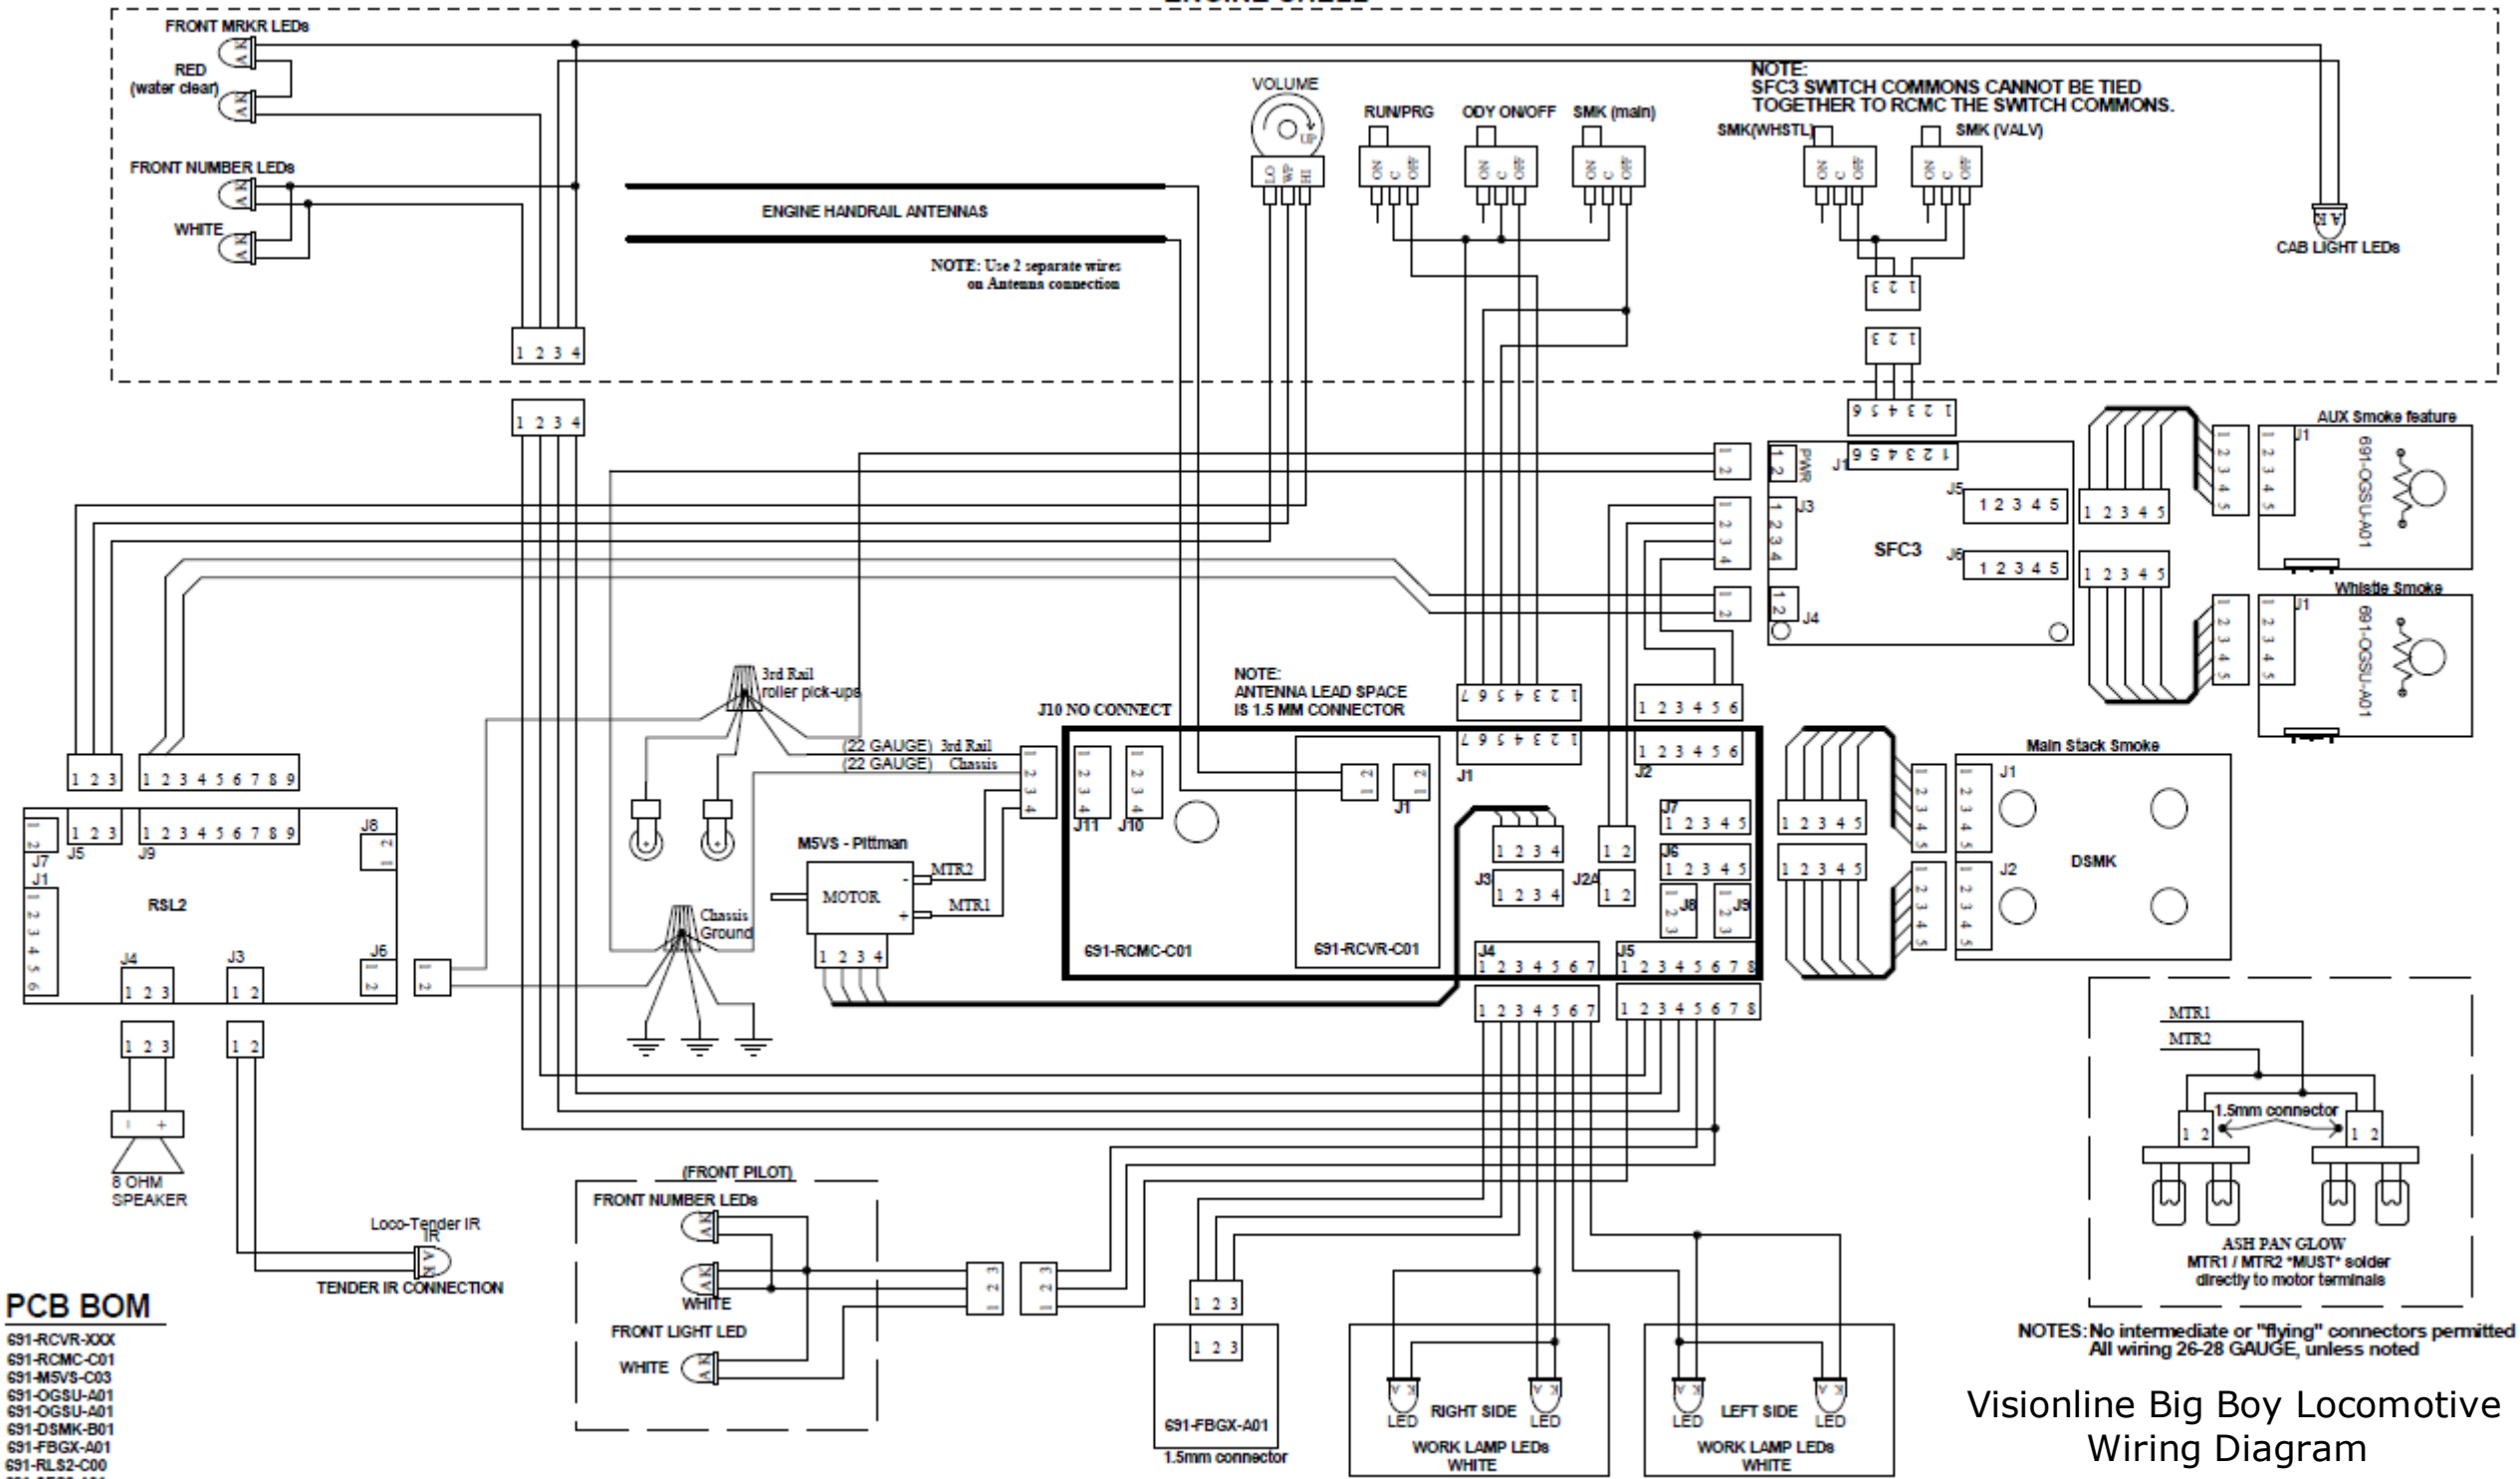

ENGINE SHELL

Visionline Big Boy Locomotive Wiring Diagram