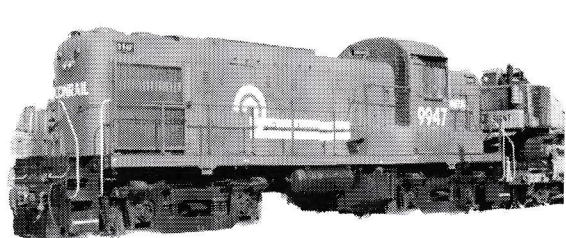

American Models LLC

New for 2024

L&N and Conrail RS-3
Ready to Ship!

GM&O and N&W
Ready February 2024

All ready to run, dual headlights
From \$239.94

Santa Fe #522 Tank Car
\$55.95

36" Brass Scale Wheelsets
February 2024

Roadbed
February 2024

Bulkhead Flat cars (coming Soon)

American Models LLC
11770 Green Oak Industrial Drive
Whitmore Lake, Mi. 48189
(734)449-1100