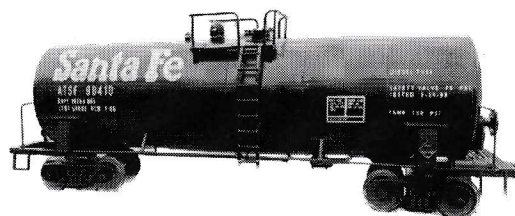

American Models LLC

New for 2024

L&N and Conrail RS-3
Ready to Ship!

GM&O and N&W
Ready February 2024

All ready to run, dual headlights
From \$239.94

Santa Fe #522 Tank Car
\$55.95

36" Brass Scale Wheelsets
February 2024

Roadbed
February 2024

Bulkhead Flat cars (coming Soon)

American Models LLC
11770 Green Oak Industrial Drive
Whitmore Lake, Mi. 48189
(734)449-1100