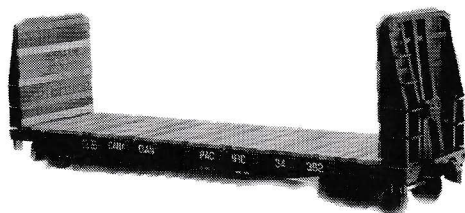

American Models LLC

New for 2024

L&N and Conrail RS-3
Ready to Ship!

GM&O and N&W
Ready February 2024

All ready to run, dual headlights
From \$239.94

Santa Fe #522 Tank Car
\$55.95

36" Brass Scale Wheelsets
February 2024

Roadbed
February 2024

Bulkhead Flat cars (coming Soon)

American Models LLC
11770 Green Oak Industrial Drive
Whitmore Lake, Mi. 48189
(734)449-1100