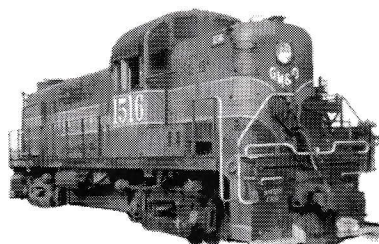

American Models LLC

New for 2024

L&N and Conrail RS-3
Ready to Ship!

GM&O and N&W
Ready February 2024

All ready to run, dual headlights
From \$239.94

Santa Fe #522 Tank Car
\$55.95

36" Brass Scale Wheelsets
February 2024

Roadbed
February 2024

Bulkhead Flat cars (coming Soon)

American Models LLC
11770 Green Oak Industrial Drive
Whitmore Lake, Mi. 48189
(734)449-1100