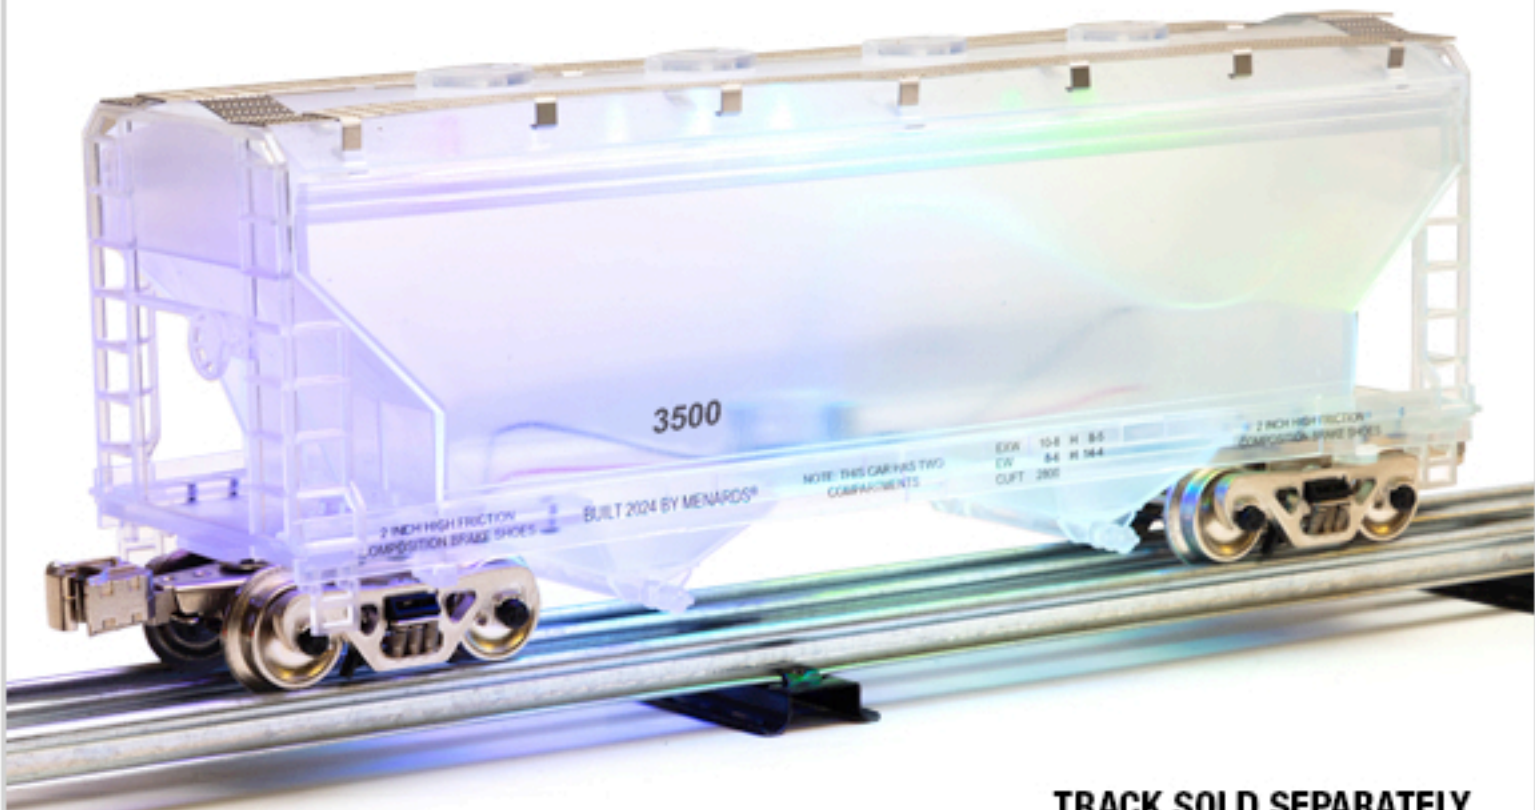

0 SCALE TRAIN STUFF FROM MENARDS.COM/TRAINS

NEW!

Lighted CENTER-FLOW HOPPER!

TRANSPARENT BODY WITH RAINBOW LIGHTING INSIDE!

TRACK SOLD SEPARATELY.

DIE-CAST COUPLERS AND FULLY SPRUNG DIE-CAST TRUCKS WITH A STEEL SWING-TYPE DRAWBAR

Transparent Hopper with Lights 275-9279

- Fantastically lit with rainbow-colored LEDs with chase lighting effect
- Roller pickups use track power to light the interior lights
- 9-11/16"L x 2-11/16"W x 3-7/8"H (11-3/16"L with couplers)

14.30

YOUR PRICE AFTER REBATE*

\$115⁶⁶ 4-PC

THAT'S ONLY \$28.92 PER CAR AFTER REBATE & DISCOUNT!

[SHOP ONLINE NOW!](#)

CHECK OUT OUR MORE "TRADITIONAL" CENTER-FLOW HOPPERS!

DIE-CAST COUPLERS AND FULLY SPRUNG DIE-CAST TRUCKS WITH A STEEL SWING-TYPE DRAWBAR