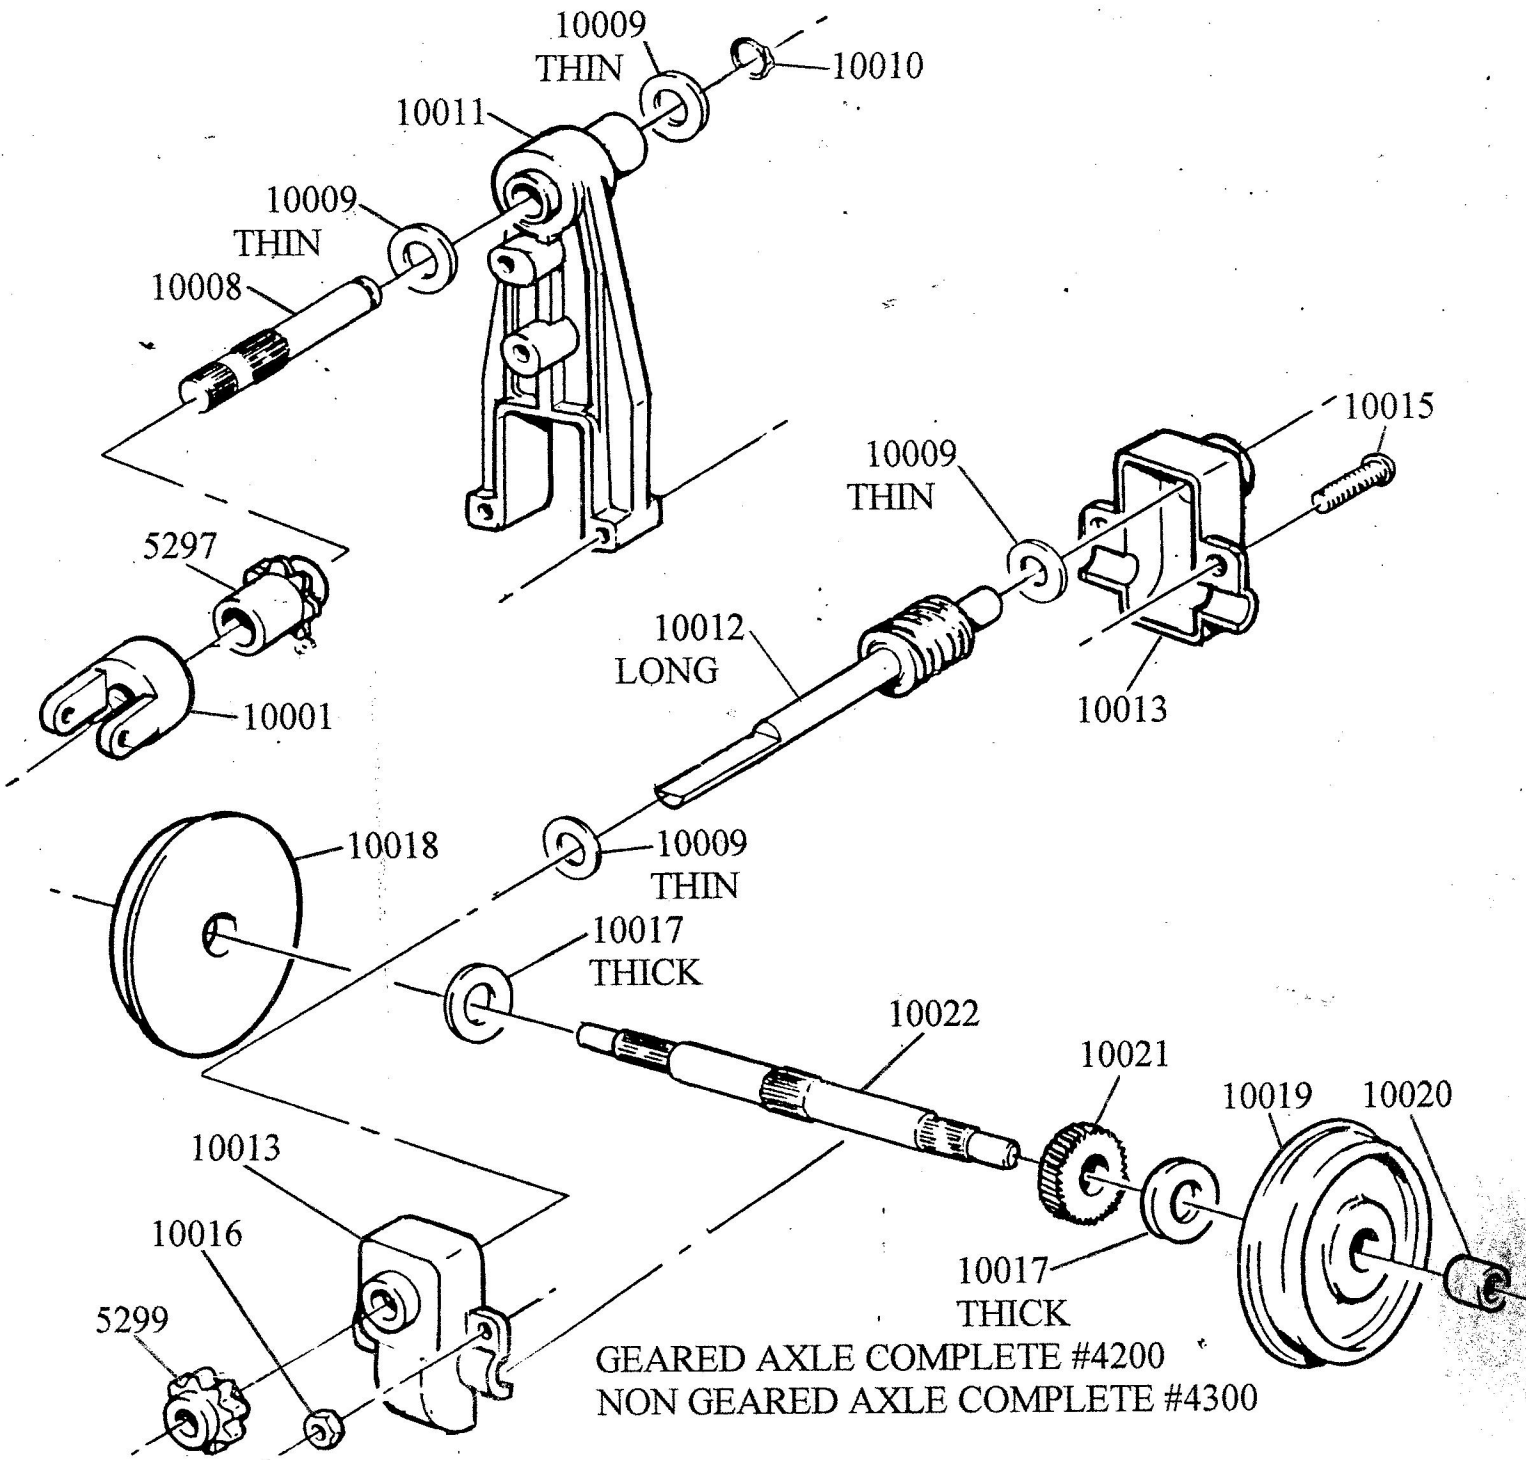

# P&D Hobby Shop

31280 GROESBECK HWY.

FRASER, MI 48026

[www.pdhobbyshop.com](http://www.pdhobbyshop.com)

PDP #04500K DRIVE TOWER ASSEMBLY

GEARED AXLE COMPLETE #4200  
NON GEARED AXLE COMPLETE #4300

D.I.W.2003