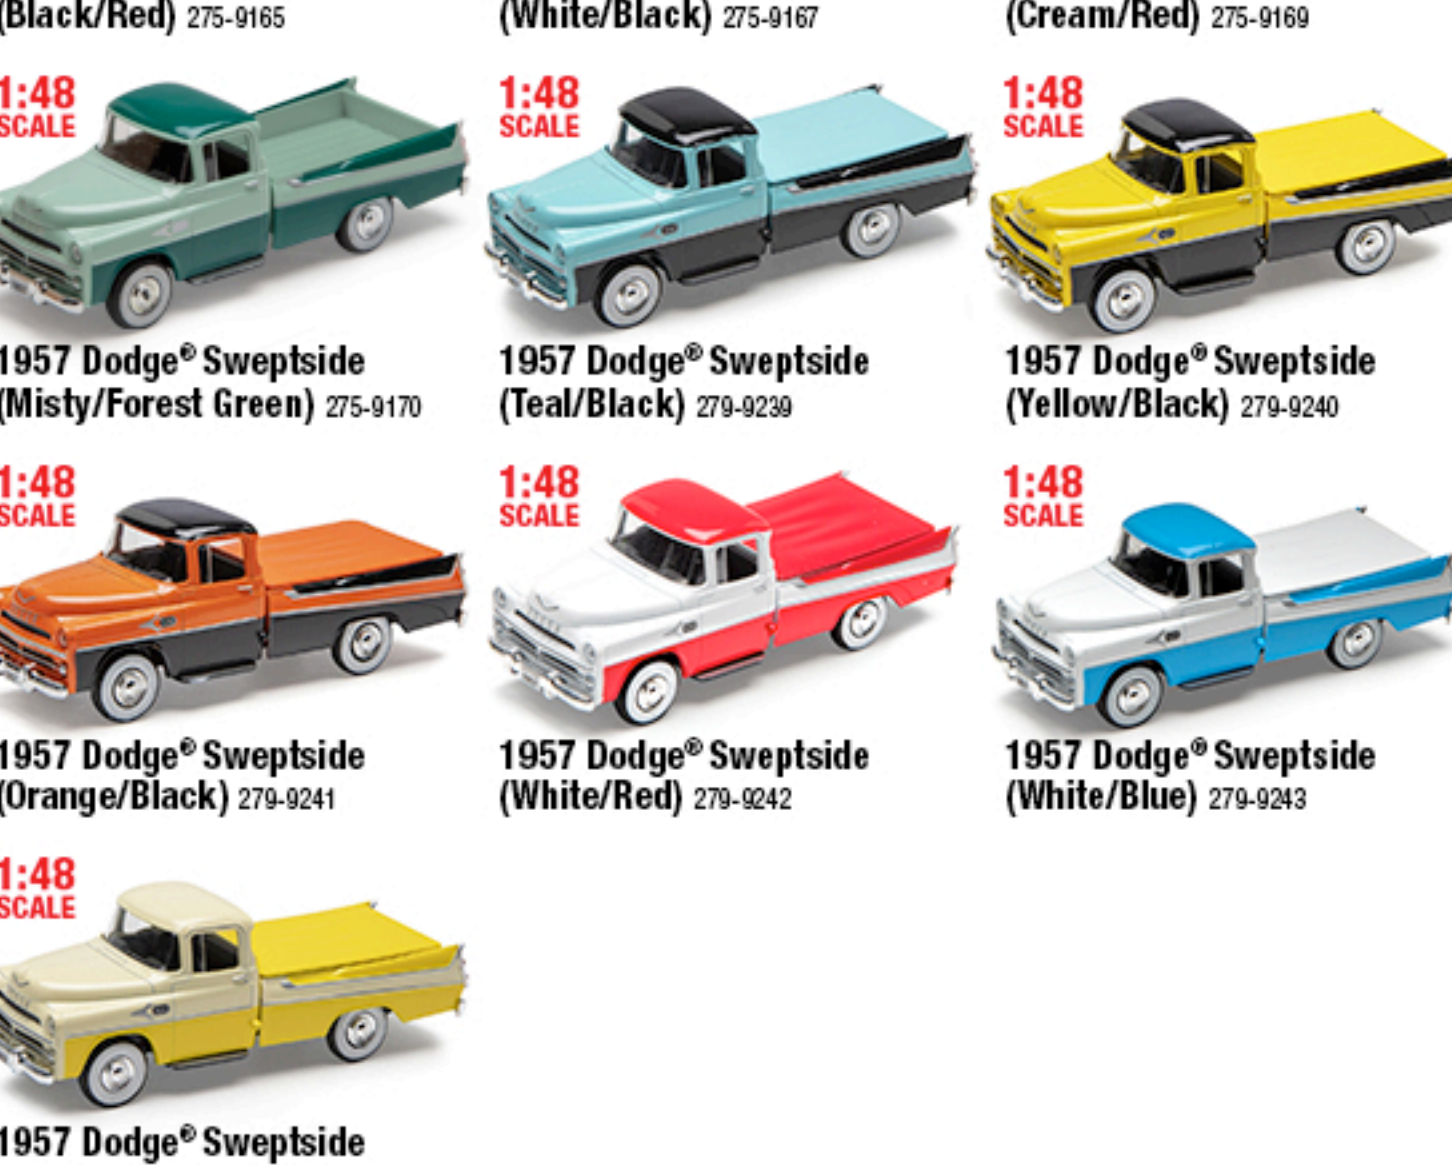

Green Lights

Blue Lights

DISPLAY 30 DIE-CAST VEHICLES!

Designed to fit both 1:43 and 1:48 scale vehicles!
Platforms hold 27 cars and more fit inside the showroom!

Magnetic roof panel to easily add your favorite vehicles!

1958 FURYS!

Officially Licensed | True 1:48 Scale Premium Die-Cast

YOUR CHOICE!

REG. PRICE \$4.99
11% REBATE* \$0.55
FINAL PRICE **\$4.44** EACH

SHOP ONLINE NOW!

1957 DODGE SWEPTSIDES!

Officially Licensed | True 1:48 Scale Premium Die Cast

YOUR CHOICE!

REG. PRICE \$4.99
11% REBATE* \$0.55
FINAL PRICE **\$4.44** EACH

SHOP ONLINE NOW!

1947 DODGE POWER WAGONS!

Officially Licensed | True 1:48 Scale Premium Die-Cast

YOUR CHOICE!

REG. PRICE \$4.99
11% REBATE* \$0.55
FINAL PRICE **\$4.44** EACH

SHOP ONLINE NOW!

1951 Ford PICKUP TRUCKS!

Officially Licensed | True 1:48 Scale Premium Die-Cast

YOUR CHOICE!

REG. PRICE \$4.99
11% REBATE* \$0.55
FINAL PRICE **\$4.44** EACH

SHOP ONLINE NOW!

1948 Ford PANEL TRUCKS!