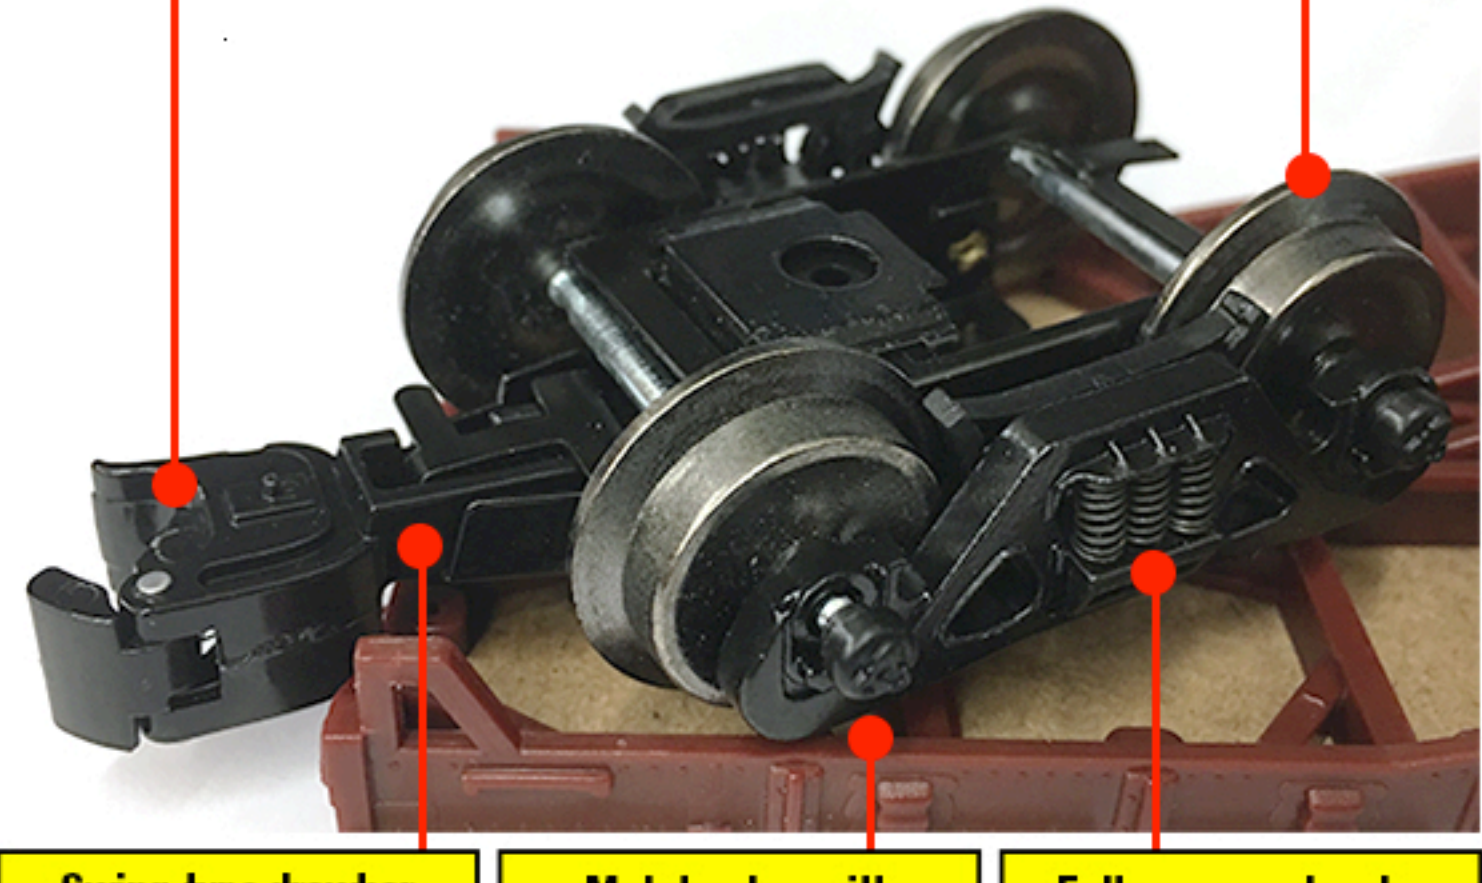

- Super-low all-wood composite deck with all die-cast couplers and fully sprung die-cast trucks with a steel swing-type drawbar
- Uniquely numbered – no two are the same

OUR PRICE 39.99  
11% REBATE\* 4.40  
**YOUR PRICE AFTER REBATE\* \$35<sup>59</sup> each**

**SHOP ONLINE NOW!**

*Premium* **TRAIN CARS!**

All the train cars featured in this email are equipped with our premium trucks! What makes them premium? See below!

- Die-cast metal operating couplers!**
- Super-low deck rides 1-1/8" the above track!**
- Premium die-cast metal wheels!**

- Swing-type drawbar makes 0-27 curves easy!**
- Metal axles with rotating bearing caps!**
- Fully sprung trucks with die-cast wheels!**

**Bi-Level Auto Carrier with 1948 Ford® Panel Trucks 279-3912**

OUR PRICE 49.99  
11% REBATE\* 5.50  
**YOUR PRICE AFTER REBATE\* \$44<sup>49</sup> each**