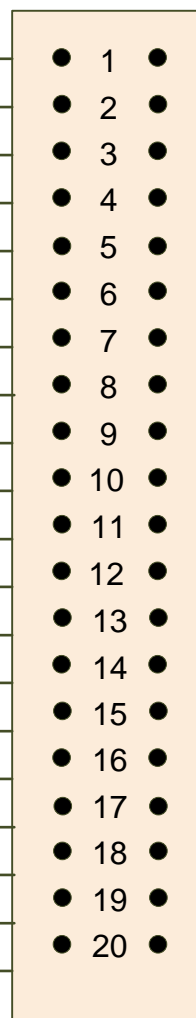

AIU RELAY INTERFACE BOARD BLOCK CONTROL CIRCUITS WIRING PLAN

SIGNALS FROM AIU
BLOCK
CONTROL

12VDC RELAY
2 POLE

2-POLE
RELAY

WIRING TO TRACK
BLOCK
CONTROL

PRO HOBBY DESIGNS
Kansas City, MO

Copyright 2013 by Pro Hobby Designs
prohobbydesigns@hotmail.com