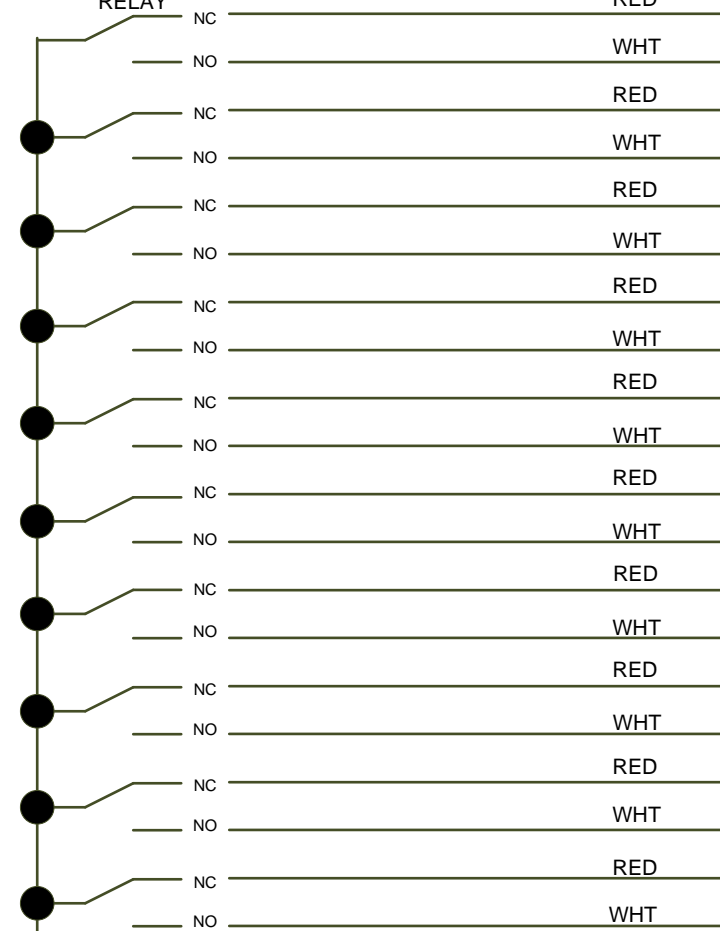

AIU RELAY INTERFACE BOARD BLOCK CONTROL CIRCUITS WIRING PLAN

SIGNALS FROM AIU
BLOCK
CONTROL

12VDC RELAY
2 POLE

2-POLE
RELAY

WIRING TO TRACK
BLOCK
CONTROL

PRO HOBBY DESIGNS
Kansas City, MO

Copyright 2013 by Pro Hobby Designs
prohobbydesigns@hotmail.com