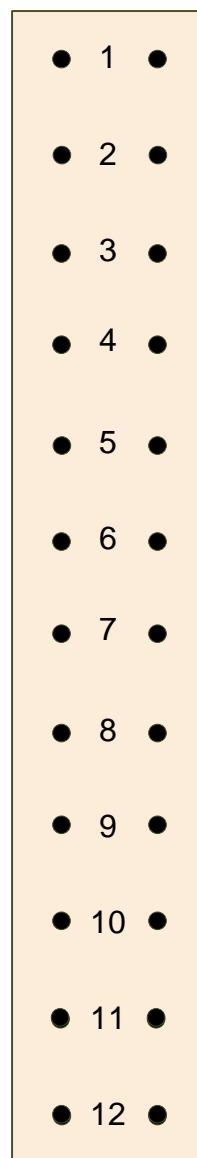

AIU RELAY INTERFACE BOARD BLOCK CONTROL CIRCUITS WIRING PLAN

SIGNALS FROM AIU
BLOCK
CONTROL

12VDC RELAY
2 POLE

2-POLE
RELAY

WIRING TO TRACK
BLOCK
CONTROL

PRO HOBBY DESIGNS
Kansas City, MO

Copyright 2013 by Pro Hobby Designs
prohobbydesigns@hotmail.com