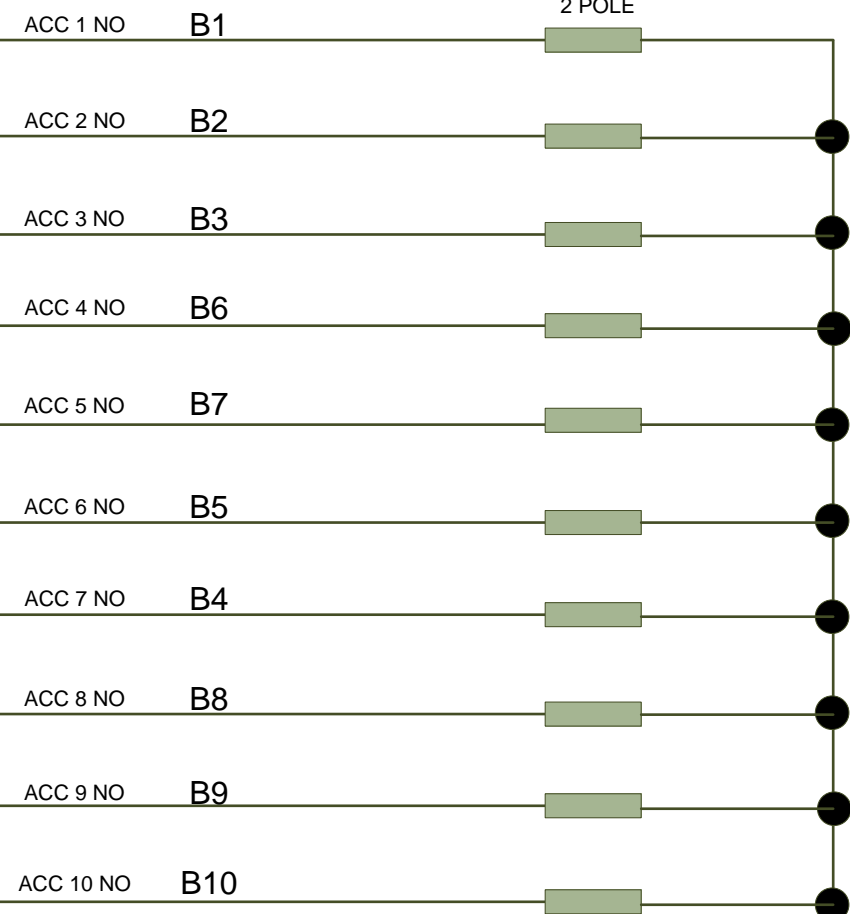

AIU RELAY INTERFACE BOARD BLOCK CONTROL CIRCUITS WIRING PLAN

SIGNALS FROM AIU
BLOCK
CONTROL

12VDC RELAY
2 POLE

2-POLE
RELAY

WIRING TO TRACK
BLOCK
CONTROL

PRO HOBBY DESIGNS
Kansas City, MO

Copyright 2013 by Pro Hobby Designs
prohobbydesigns@hotmail.com