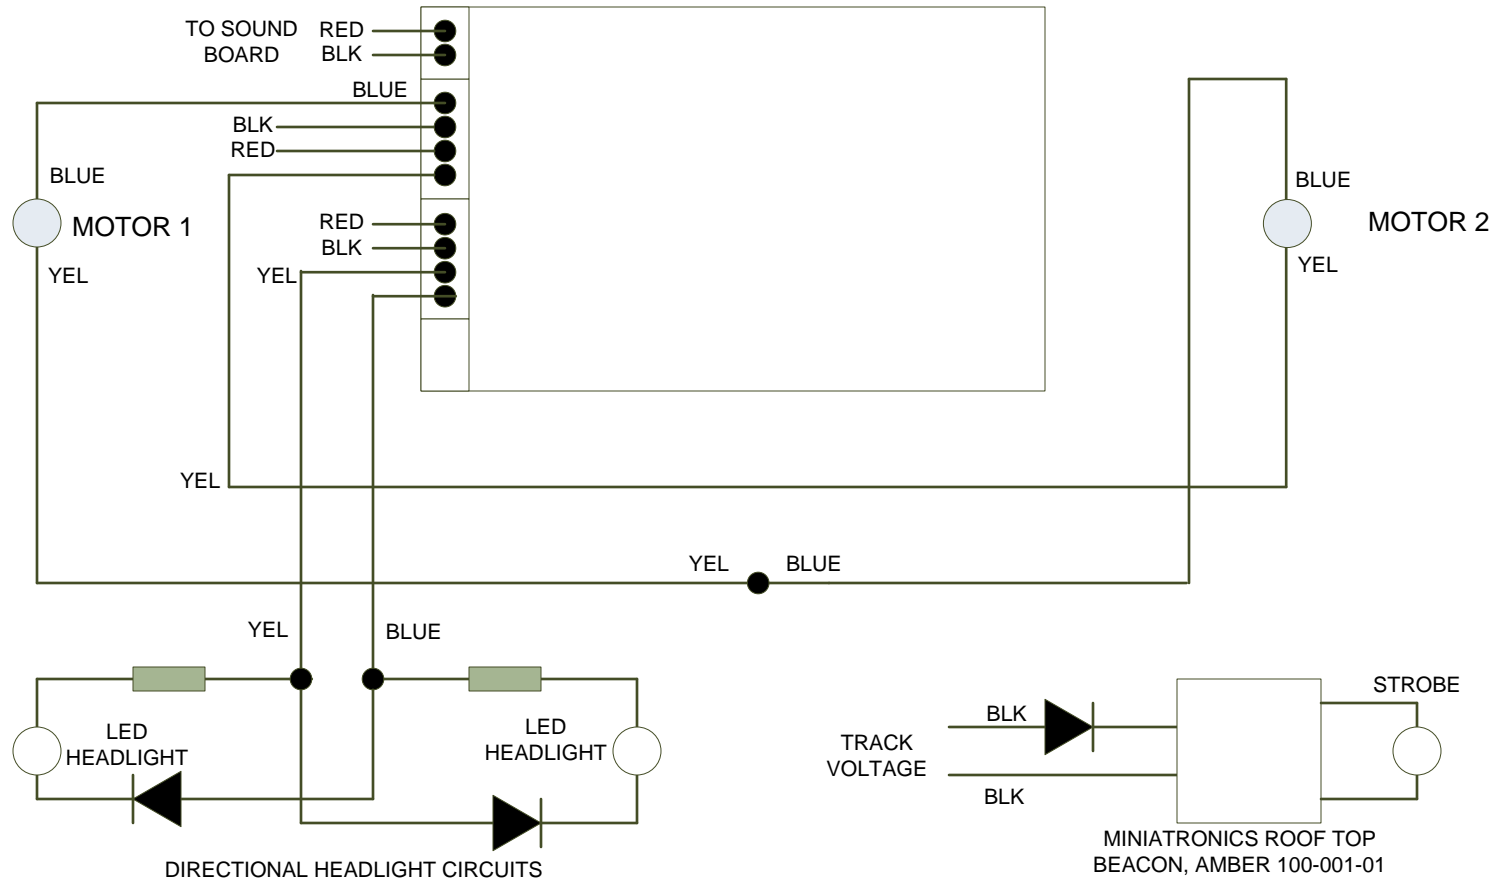

WILLIAMS U33C WITH ADDED STROBE LIGHT

WILLIAMS ENGINE SERIES WIRED MOTORS

PRO HOBBY DESIGNS
Kansas City, MO

Copyright 2014 by Pro Hobby Designs
prohobbydesigns@hotmail.com