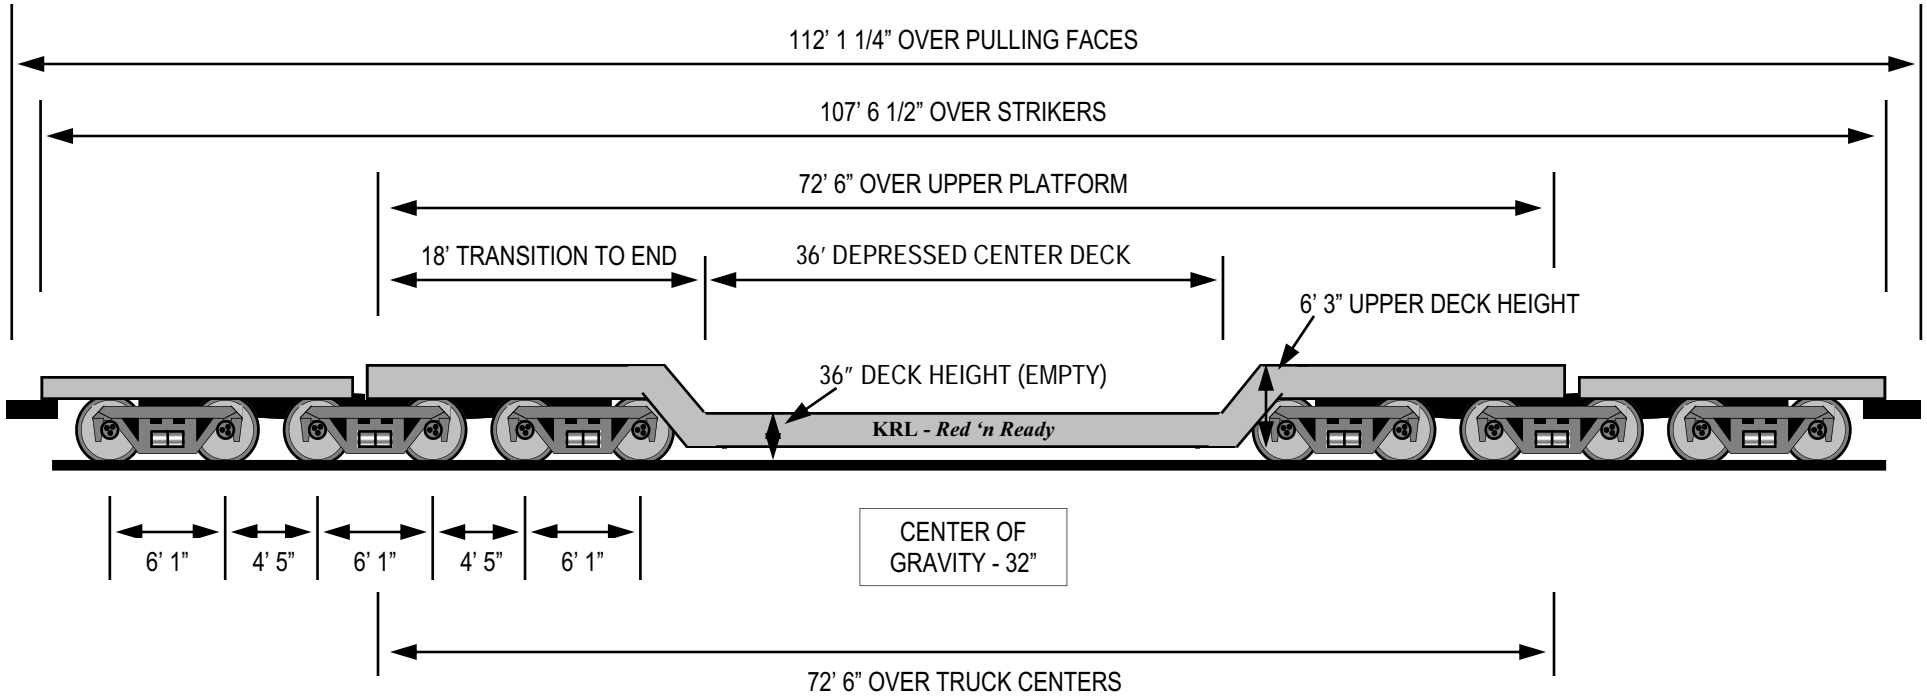

KRL 300360

LENGTH OF LADING (ft)	LOAD LIMITS (lbs)	CAR NUMBERS	LOAD LIMITS (lbs)	LIGHT WEIGHTS	MAXIMUM GROSS (lbs)	SPRING TRAVEL (in)	DECK LENGTH (ft-in)	DECK HEIGHT (ft-in)	JOURNAL SIZE BEARING
10'	612,270	300360	651,000	294,000	945,000		36' 0"	3' 0" (EMPTY)	7 X 12 ROLLER
14'	630,960					DECK WIDTH (ft-in)	CUSHIONING		
18'	650,830					38"	8' 9"		15" EOC
20' and over	651,000								

KRL 300360 325 Ton - 36' Depressed Deck Flat Car Drawing No. A19676