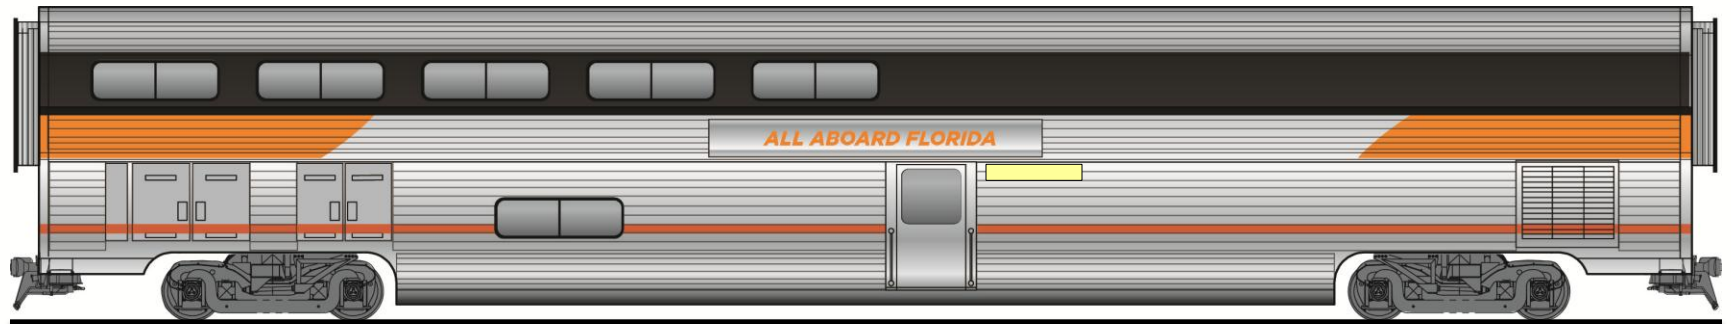

CHARCOAL LEATHER
SEAT

ORANGE STITCH

CREAM WHITE
TABLE TOP

RUBY RED
TABLE TRIM

CHARCOAL GREY
CARPET (tbd)

Concept Design – Business Lounge Exterior

Concept Design – Business Lounge Interior

Upper Level - Top View

Lower Level - Top View

TOTAL SEATS: 38+1 ADA SEATS
LOWER LEVEL: 4 QUAD SEATS, 10 SEATS, 1 ADA

Concept Design – Business Lounge Interior

Section View

Walk Up Galley

Upper Staircase Glass Partition

Business Lounge Seating Concept

CREAM WHITE
TABLE TOP

RUBY RED
TABLE TRIM

CHARCOAL GREY
CARPET (tbd)

Concept Design – Coach Exterior

Concept Design – Coach Interior

Upper Level - Top View

Lower Level - Top View

TOTAL SEATS: 94+1 ADA SEATS
UPPER LEVEL: 8 QUAD SEATS, 70 SEATS