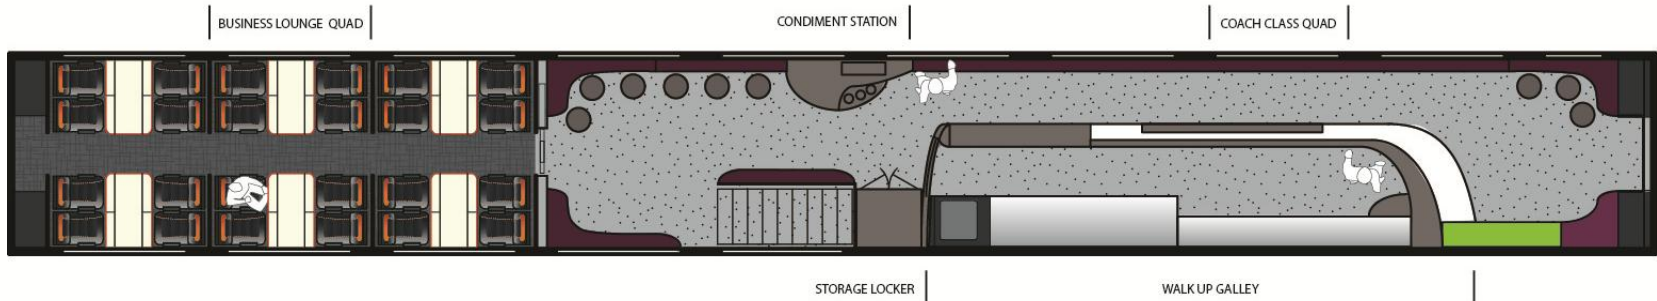

CHARCOAL LEATHER
SEAT

ORANGE STITCH

CREAM WHITE
TABLE TOP

RUBY RED
TABLE TRIM

CHARCOAL GREY
CARPET (tbd)

Concept Design – Business Lounge Exterior

Concept Design – Business Lounge Interior

Upper Level - Top View

Lower Level - Top View

TOTAL SEATS: 38+1 ADA SEATS
LOWER LEVEL: 4 QUAD SEATS, 10 SEATS, 1 ADA

Concept Design – Business Lounge Interior

Section View

Walk Up Galley

Upper Staircase Glass Partition

Business Lounge Seating Concept

Bar Height Seating

Attendant Office

Concept Design – Business Lounge Seating

BUSINESS LOUNGE CLASS COLOR & MATERIALS

ORANGE LEATHER
HEADREST

CHARCOAL LEATHER
SEAT

ORANGE STITCH

RUBY RED FABRIC
NOISE WALL PANELS

CREAM WHITE
TABLE TOP

RUBY RED
TABLE TRIM

CHARCOAL GREY
CARPET (tbd)

Concept Design – Coach Exterior

Concept Design – Coach Interior

Upper Level - Top View

Lower Level - Top View

TOTAL SEATS: 94+1 ADA SEATS
UPPER LEVEL: 8 QUAD SEATS, 70 SEATS