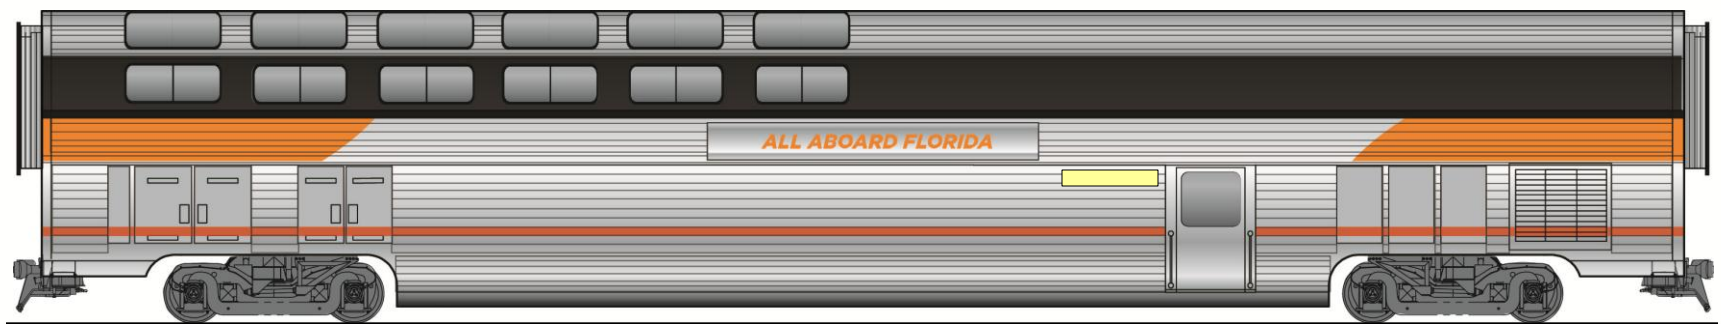

All Aboard Florida Hi-Level Fleet

5 Car Train Set

TOTAL SEATS: 398 + 5 ADA SEATS

116 +2 ADA BUSINESS SEATS, 282+3 ADA COACH SEATS

x2

EMD F59PHI Locomotive

x1

Business Class

x1

Business Class

x1

Business Lounge

x3

Coach

x1

Diner Lounge Galley

7th Car – Glass Top Lounge Options

Glass Top Business Lounge

Glass Top Diner Lounge Galley

Concept Design – Business Exterior

Concept Design – Business Interior

Upper Level - Top View

Lower Level - Top View

CREAM WHITE
TABLE TOP

RUBY RED
TABLE TRIM

CHARCOAL GREY
CARPET (tbd)

Concept Design – Coach Exterior

Concept Design – Coach Interior

Upper Level - Top View

Lower Level - Top View

TOTAL SEATS: 94+1 ADA SEATS
UPPER LEVEL: 8 QUAD SEATS, 70 SEATS