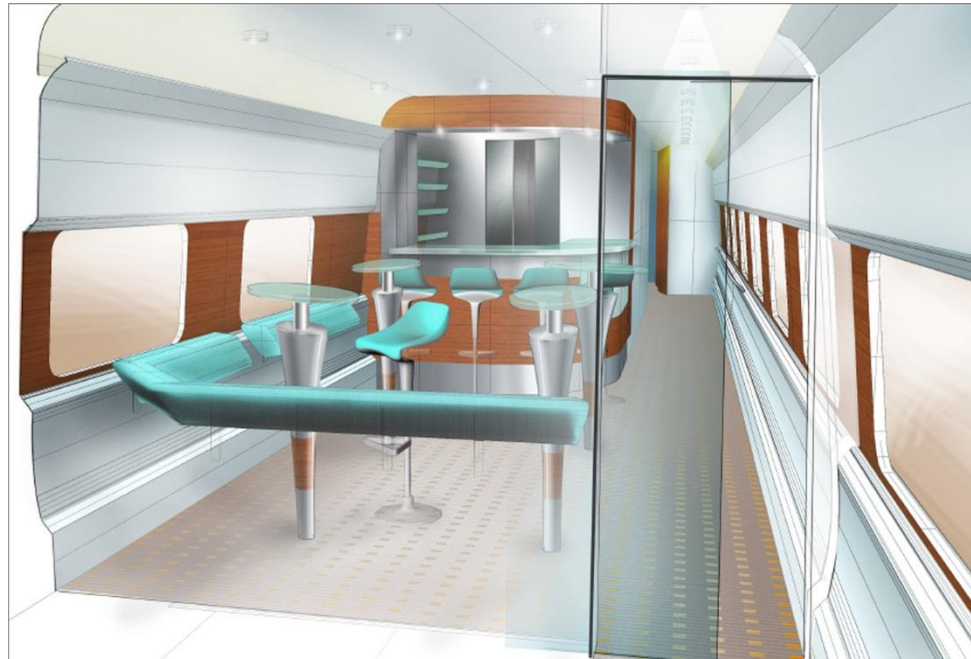

Bar Height Seating

Attendant Office

Concept Design – Business Lounge Seating

BUSINESS LOUNGE CLASS COLOR & MATERIALS

ORANGE LEATHER
HEADREST

CHARCOAL LEATHER
SEAT

ORANGE STITCH

RUBY RED FABRIC
NOISE WALL PANELS

Concept Design – Coach Interior

Section View

Concept Design – Coach Interior

COACH CLASS COLOR & MATERIALS

-  ORANGE LEATHER HEADREST
-  LIGHT GREY SOFT FABRIC SEAT SIDE
- ORANGE STITCH
-  GREY SOFT FABRIC FOAM MESH SEAT CENTER
-  RUBY RED FABRIC NOISE WALL PANELS
-  CHARCOAL GREY CARPET (tbd)

Concept Design – Diner/Lounge/Galley Exterior

Concept Design – Diner/Lounge/Galley Interior

Top View

Concept Design – Diner/Lounge/Galley Interior

- Exclusive Atmosphere
- Bright Color Galley accents, Wood Diner accents
- Full Service Lower Level Kitchen Galley

Concept Design – Diner/Lounge/Galley Interior

No Lift Required

Platform Level Boarding