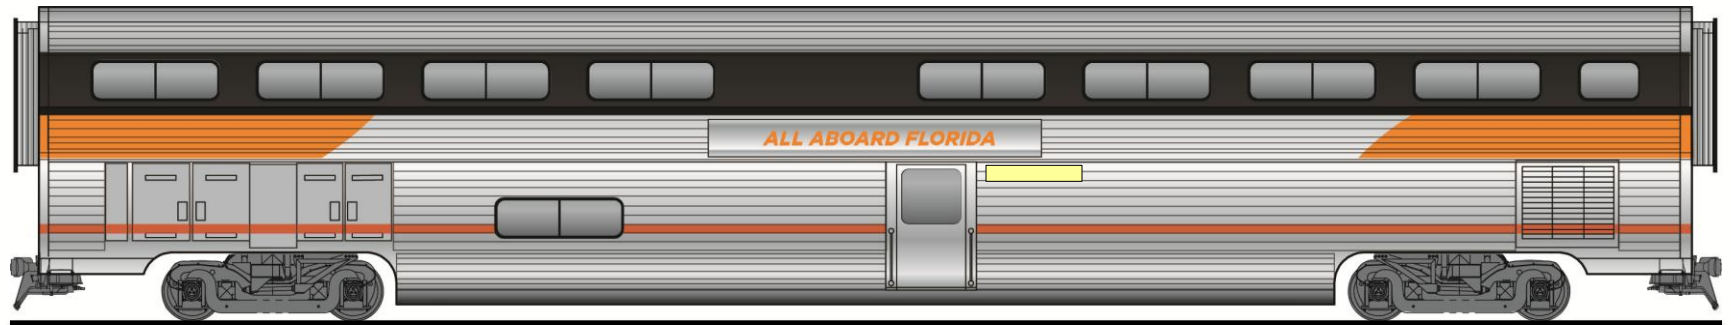

x1

Business Class

x1

Business Lounge

x3

Coach

x1

Diner Lounge Galley

7th Car – Glass Top Lounge Options

Glass Top Business Lounge

Glass Top Diner Lounge Galley

Concept Design – Business Exterior

Concept Design – Business Interior

Upper Level - Top View

Lower Level - Top View

TOTAL SEATS: 78+1 ADA SEATS

LOWER LEVEL: 4 QUAD SEATS, 10 SEATS, 1 ADA

Concept Design – Business Interior

Section View

Concept Design – Business Seating

BUSINESS CLASS COLOR & MATERIALS

ORANGE LEATHER
HEADREST

CREAM WHITE
TABLE TOP

RUBY RED
TABLE TRIM

CHARCOAL GREY
CARPET (tbd)

Concept Design – Coach Exterior

Concept Design – Coach Interior

Upper Level - Top View

Lower Level - Top View

TOTAL SEATS: 94+1 ADA SEATS
UPPER LEVEL: 8 QUAD SEATS, 70 SEATS