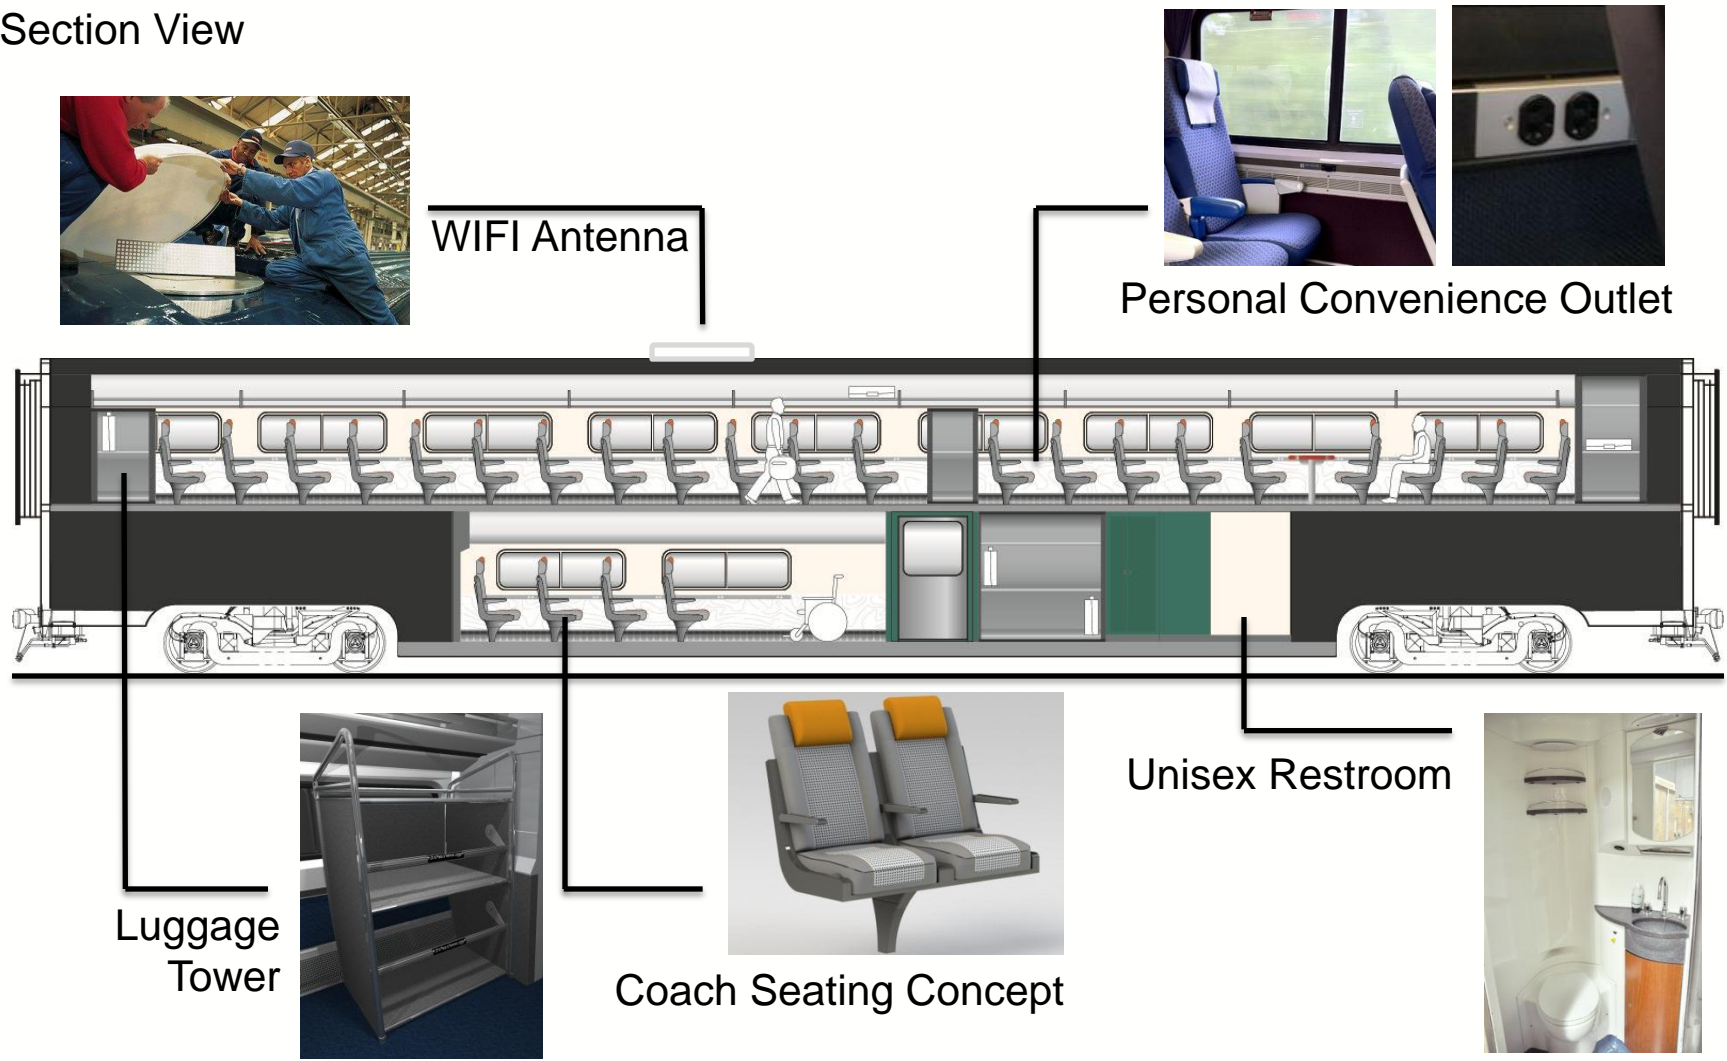

Bar Height Seating

Attendant Office

Concept Design – Business Lounge Seating

BUSINESS LOUNGE CLASS COLOR & MATERIALS

ORANGE LEATHER
HEADREST

CHARCOAL LEATHER
SEAT

ORANGE STITCH

RUBY RED FABRIC
NOISE WALL PANELS

CREAM WHITE
TABLE TOP

RUBY RED
TABLE TRIM

CHARCOAL GREY
CARPET (tbd)

Concept Design – Coach Exterior

Concept Design – Coach Interior

Upper Level - Top View

Lower Level - Top View

TOTAL SEATS: 94+1 ADA SEATS
UPPER LEVEL: 8 QUAD SEATS, 70 SEATS

Concept Design – Coach Interior

Section View

Concept Design – Coach Interior

COACH CLASS COLOR & MATERIALS

-  ORANGE LEATHER HEADREST
-  LIGHT GREY SOFT FABRIC SEAT SIDE
- ORANGE STITCH
-  GREY SOFT FABRIC FOAM MESH SEAT CENTER
-  RUBY RED FABRIC NOISE WALL PANELS
-  CHARCOAL GREY CARPET (tbd)

Concept Design – Diner/Lounge/Galley Interior

No Lift Required

Platform Level Boarding