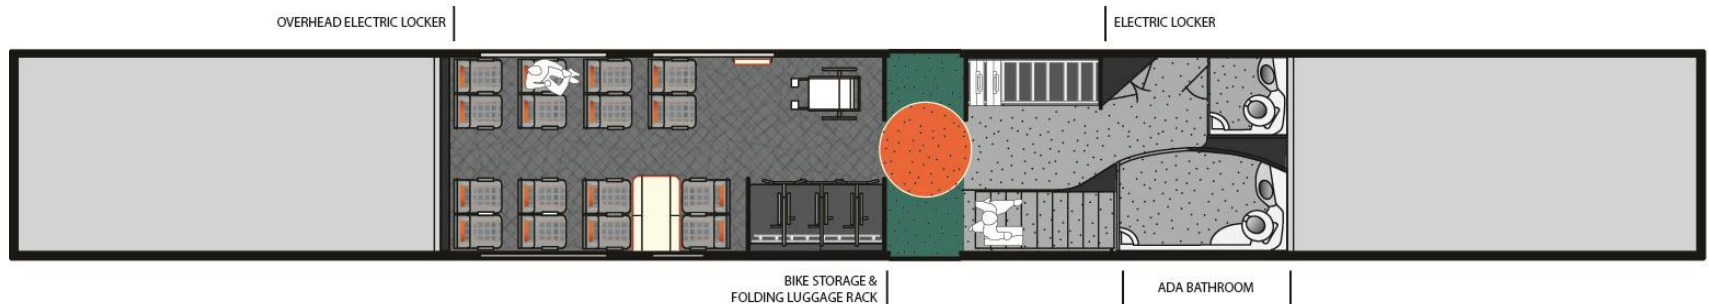

CREAM WHITE
TABLE TOP

RUBY RED
TABLE TRIM

CHARCOAL GREY
CARPET (tbd)

Concept Design – Coach Exterior

Concept Design – Coach Interior

Upper Level - Top View

Lower Level - Top View

TOTAL SEATS: 94+1 ADA SEATS
UPPER LEVEL: 8 QUAD SEATS, 70 SEATS