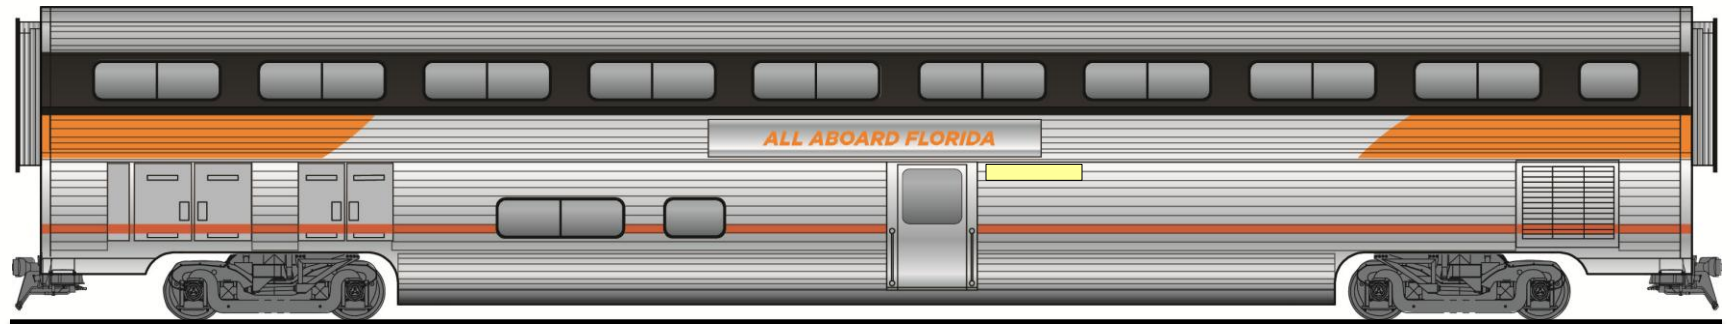

CREAM WHITE
TABLE TOP

RUBY RED
TABLE TRIM

CHARCOAL GREY
CARPET (tbd)

Concept Design – Coach Exterior

Concept Design – Coach Interior

Upper Level - Top View

Lower Level - Top View

TOTAL SEATS: 94+1 ADA SEATS
UPPER LEVEL: 8 QUAD SEATS, 70 SEATS