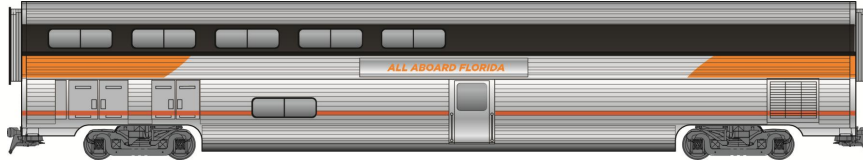

All Aboard Florida Hi-Level Fleet

5 Car Train Set

TOTAL SEATS: 398 + 5 ADA SEATS

116 +2 ADA BUSINESS SEATS, 282+3 ADA COACH SEATS

x2

EMD F59PHI Locomotive

x1

Business Class

x1

Business Lounge

x3

Coach

6 Car Train Set

TOTAL SEATS: 398 + 5 ADA SEATS, 44 DINER SEATS (NON REVENUE)
116 +2 ADA BUSINESS SEATS, 282+3 ADA COACH SEATS

x2

EMD F59PHI Locomotive

x1

Business Class

x1

Business Lounge

x3

Coach

x1

Diner Lounge Galley