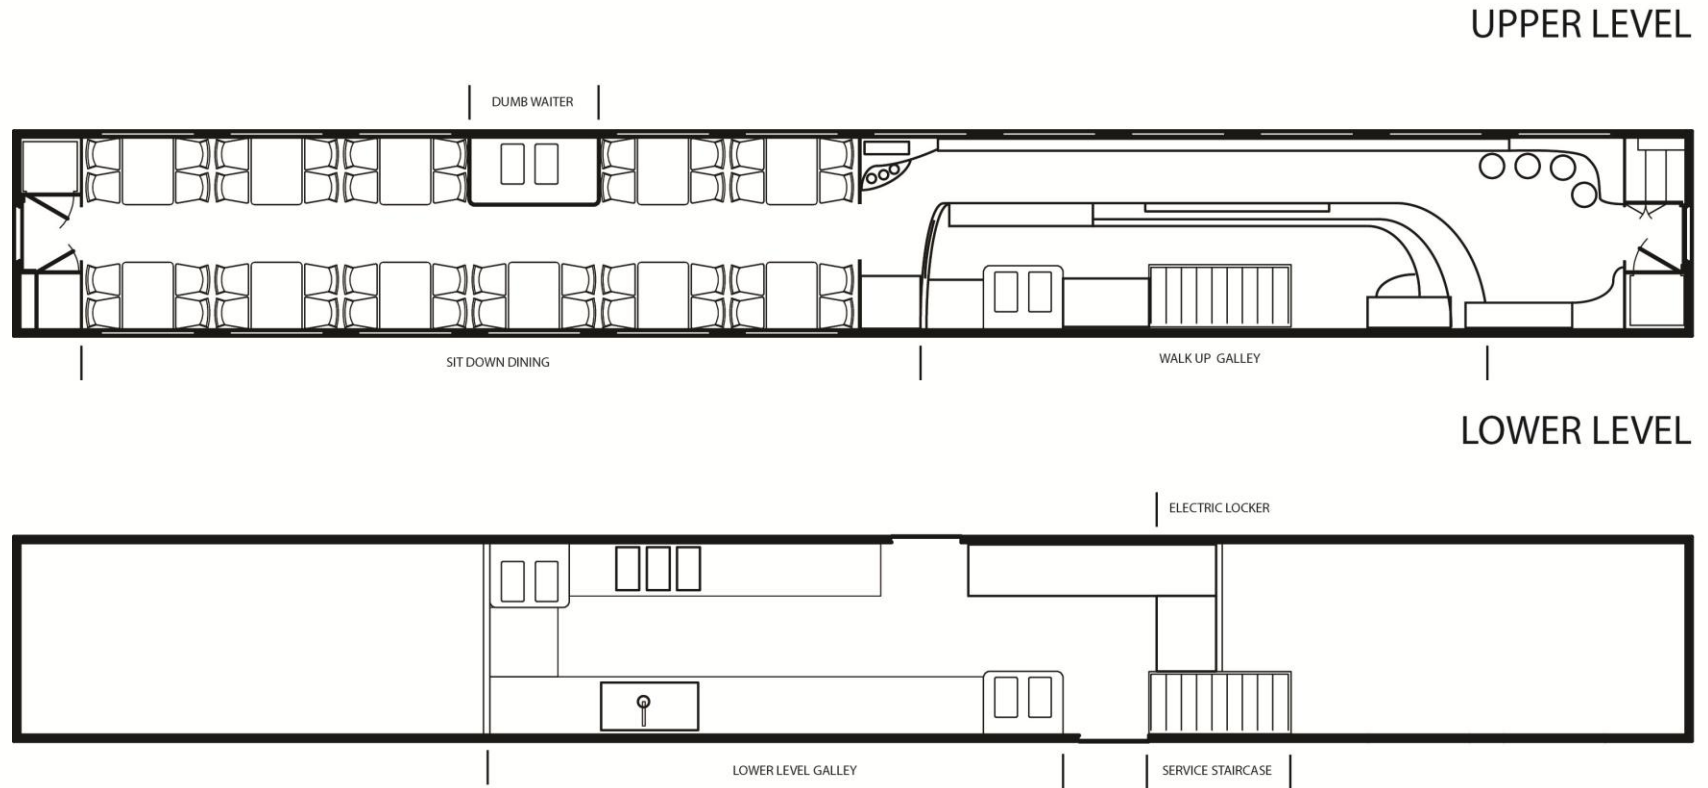

Concept Design – Diner/Lounge/Galley Interior

Top View