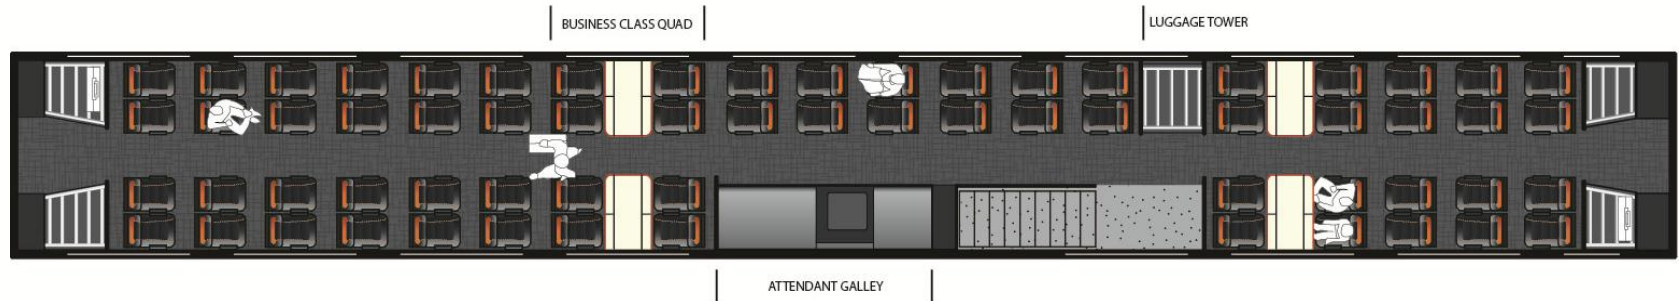

7th Car – Glass Top Lounge Options

Glass Top Business Lounge

Glass Top Diner Lounge Galley

Concept Design – Business Exterior

Concept Design – Business Interior

Upper Level - Top View

Lower Level - Top View

TOTAL SEATS: 78+1 ADA SEATS

LOWER LEVEL: 4 QUAD SEATS, 10 SEATS, 1 ADA

Concept Design – Business Interior

Section View

Concept Design – Business Seating

BUSINESS CLASS COLOR & MATERIALS

ORANGE LEATHER
HEADREST

Lower Level - Top View

TOTAL SEATS: 38+1 ADA SEATS
LOWER LEVEL: 4 QUAD SEATS, 10 SEATS, 1 ADA

Concept Design – Business Lounge Interior

Section View

Walk Up Galley

Upper Staircase Glass Partition

Business Lounge Seating Concept

CREAM WHITE
TABLE TOP

RUBY RED
TABLE TRIM

CHARCOAL GREY
CARPET (tbd)

Concept Design – Coach Exterior

Concept Design – Coach Interior

Upper Level - Top View

Lower Level - Top View

TOTAL SEATS: 94+1 ADA SEATS
UPPER LEVEL: 8 QUAD SEATS, 70 SEATS