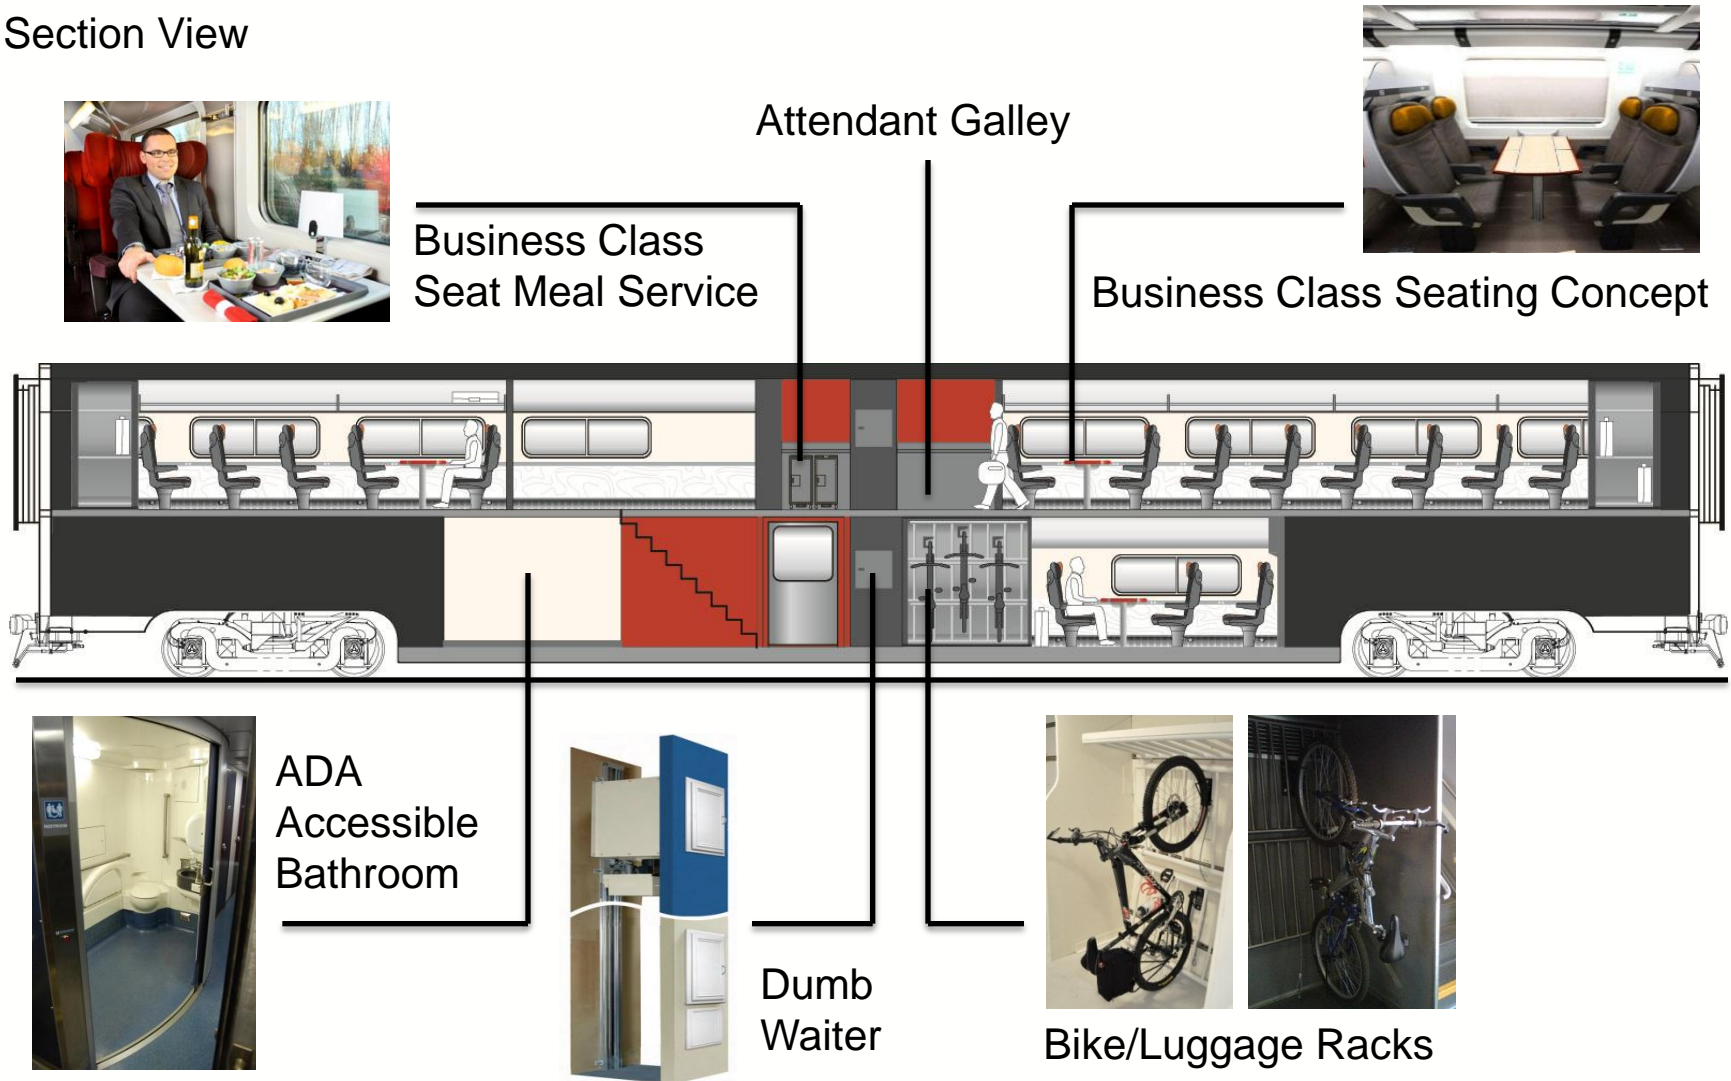

7th Car – Glass Top Lounge Options

Glass Top Business Lounge

Glass Top Diner Lounge Galley

Concept Design – Business Exterior

Concept Design – Business Interior

Upper Level - Top View

Lower Level - Top View

TOTAL SEATS: 78+1 ADA SEATS

LOWER LEVEL: 4 QUAD SEATS, 10 SEATS, 1 ADA

Concept Design – Business Interior

Section View

Concept Design – Business Seating

BUSINESS CLASS COLOR & MATERIALS

ORANGE LEATHER
HEADREST

Lower Level - Top View

TOTAL SEATS: 38+1 ADA SEATS
LOWER LEVEL: 4 QUAD SEATS, 10 SEATS, 1 ADA

Concept Design – Business Lounge Interior

Section View

Walk Up Galley

Upper Staircase Glass Partition

Business Lounge Seating Concept

Concept Design – Coach Interior

Section View

Concept Design – Coach Interior

COACH CLASS COLOR & MATERIALS

-  ORANGE LEATHER HEADREST
-  LIGHT GREY SOFT FABRIC SEAT SIDE
- ORANGE STITCH
-  GREY SOFT FABRIC FOAM MESH SEAT CENTER
-  RUBY RED FABRIC NOISE WALL PANELS
-  CHARCOAL GREY CARPET (tbd)