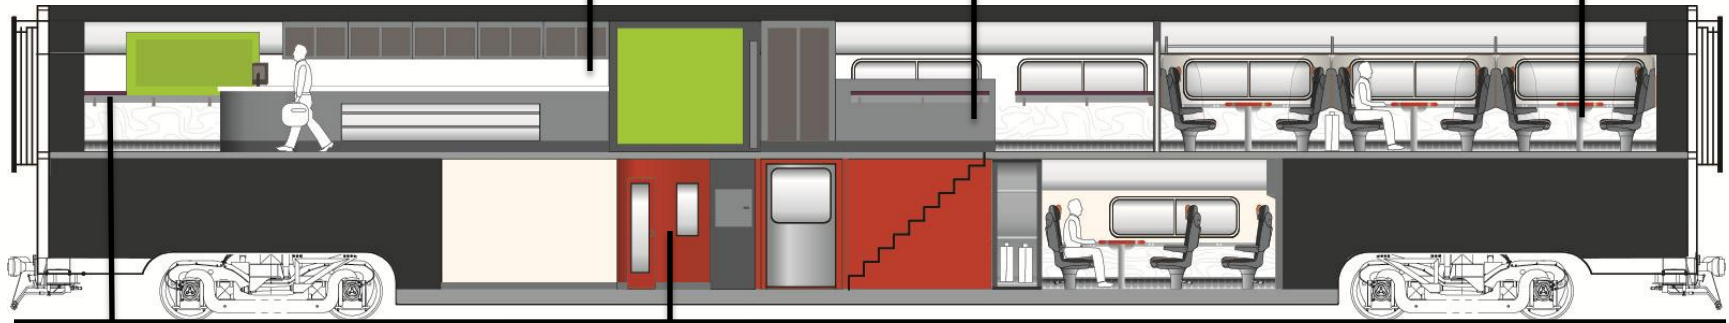

CHARCOAL LEATHER
SEAT

ORANGE STITCH

CREAM WHITE
TABLE TOP

RUBY RED
TABLE TRIM

CHARCOAL GREY
CARPET (tbd)

Concept Design – Business Lounge Exterior

Concept Design – Business Lounge Interior

Upper Level - Top View

Lower Level - Top View

TOTAL SEATS: 38+1 ADA SEATS
LOWER LEVEL: 4 QUAD SEATS, 10 SEATS, 1 ADA

Concept Design – Business Lounge Interior

Section View

Walk Up Galley

Upper Staircase Glass Partition

Business Lounge Seating Concept

Bar Height Seating

Attendant Office

Concept Design – Business Lounge Seating

BUSINESS LOUNGE CLASS COLOR & MATERIALS

ORANGE LEATHER
HEADREST

CHARCOAL LEATHER
SEAT

ORANGE STITCH

RUBY RED FABRIC
NOISE WALL PANELS

CREAM WHITE
TABLE TOP

RUBY RED
TABLE TRIM

CHARCOAL GREY
CARPET (tbd)

Concept Design – Coach Exterior

Concept Design – Coach Interior

Upper Level - Top View

Lower Level - Top View

TOTAL SEATS: 94+1 ADA SEATS
UPPER LEVEL: 8 QUAD SEATS, 70 SEATS