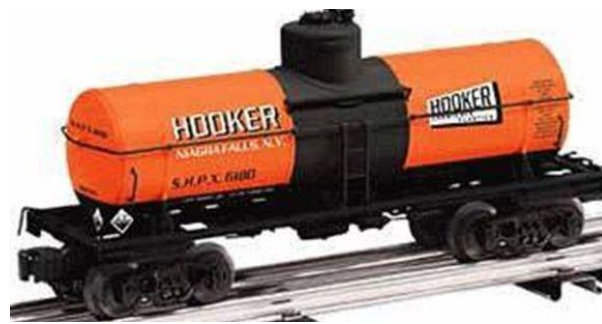

MODEL RAILROAD CATALOG

LIONEL

6-19636 Hooker Tankcar

Niagara Falls, NY
BUILT 1-91
SHPX 6180

Classic Trains Vol. 2 2001
MSRP: \$39.95
Sprung Trucks