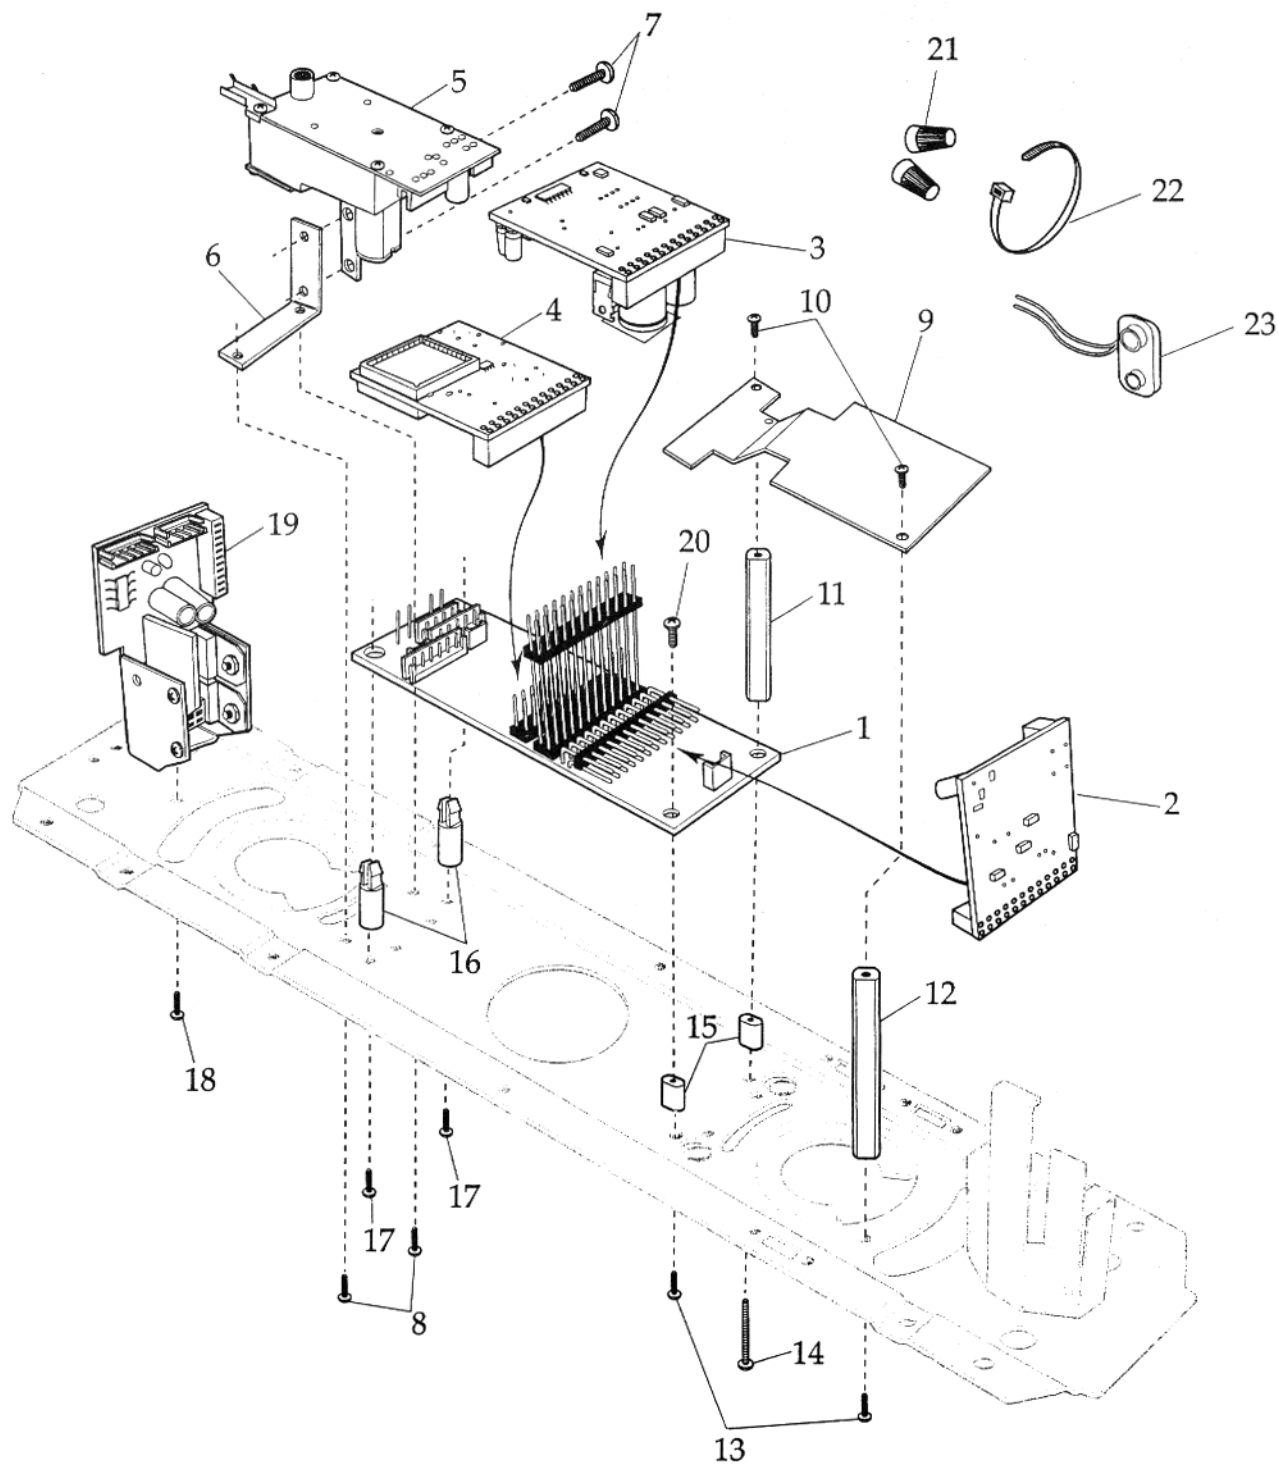

***PARTS NOT AVAILABLE**

RS-11 CIRCUIT BOARD, ANTENNA AND SMOKE UNIT ASSEMBLY

RS-11 ALCO CIRCUIT BOARD, ANTENNA AND SMOKE UNIT ASSEMBLY

REF NO	PART NUMBER	ROAD NAME	QUANTITY PER UNIT	DESCRIPTION
1	691-PCB1-11D	ALL	1	MOTHERBOARD
2	691-R2LC-C08	ALL	1	R2LC COMMAND BOARD
3	691-PCB1-04D	ALL	1	RAILSOUND POWER SUPPLY BOARD
4	691-PCB1-0C5	D&H	1	RAILSOUND BOARD D&H #5001
	691-PCB1-0C6	NYC	1	RAILSOUND BOARD NYC #8010
	691-PCB1-12F	SP	1	RAILSOUND BOARD SP #5725
	691-PCB1-130	MP	1	RAILSOUND BOARD MP #4611
	691-RS40-00A	NH	1	RAILSOUND BOARD NH # 1406
5	610-8057-200	ALL	1	SMOKE UNIT
6		ALL	1*	MOUNTING BRACKET SMOKE UNIT TO FRAME
7		ALL	2*	SCREW/ SMOKE UNIT TO BRACKET
8		ALL	2*	SCREW/ MOUNTING BRACKET TO FRAME
9		ALL	1*	ANTENNA
10		ALL	2*	SCREW / ANTENNA MOUNTING
11		ALL	1*	STANDOFF / ANTENNA MOUNTING SHORT
12		ALL	1*	STANDOFF / ANTENNA MOUNTING LONG
13		ALL	2*	SCREW/ STANDOFF MOUNTING
14		ALL	1*	SCREW/ STANDOFF MOUNTING
15		ALL	2*	SPACER/ MOTHERBOARD
16		ALL	2*	STANDOFF/ MOTHERBOARD
17		ALL	2*	SCREW/ MOTHERBOARD STANDOFF MOUNTING
18		ALL	1*	SCREW/ DCDRS BOARD MOUNTING
19	691-DCDS-FM3	ALL	1	DCDRS BOARD (NOTE HEAT SINK NOT INCL)
20		ALL	1*	SCREW/ MOTHERBOARD MOUNTING
21	610-9001-030	ALL	2	WIRE NUT
22	610-8301-055	ALL	1	WIRE TIE
23	620-8521-800	ALL	1*	WIRE HARNESS SET