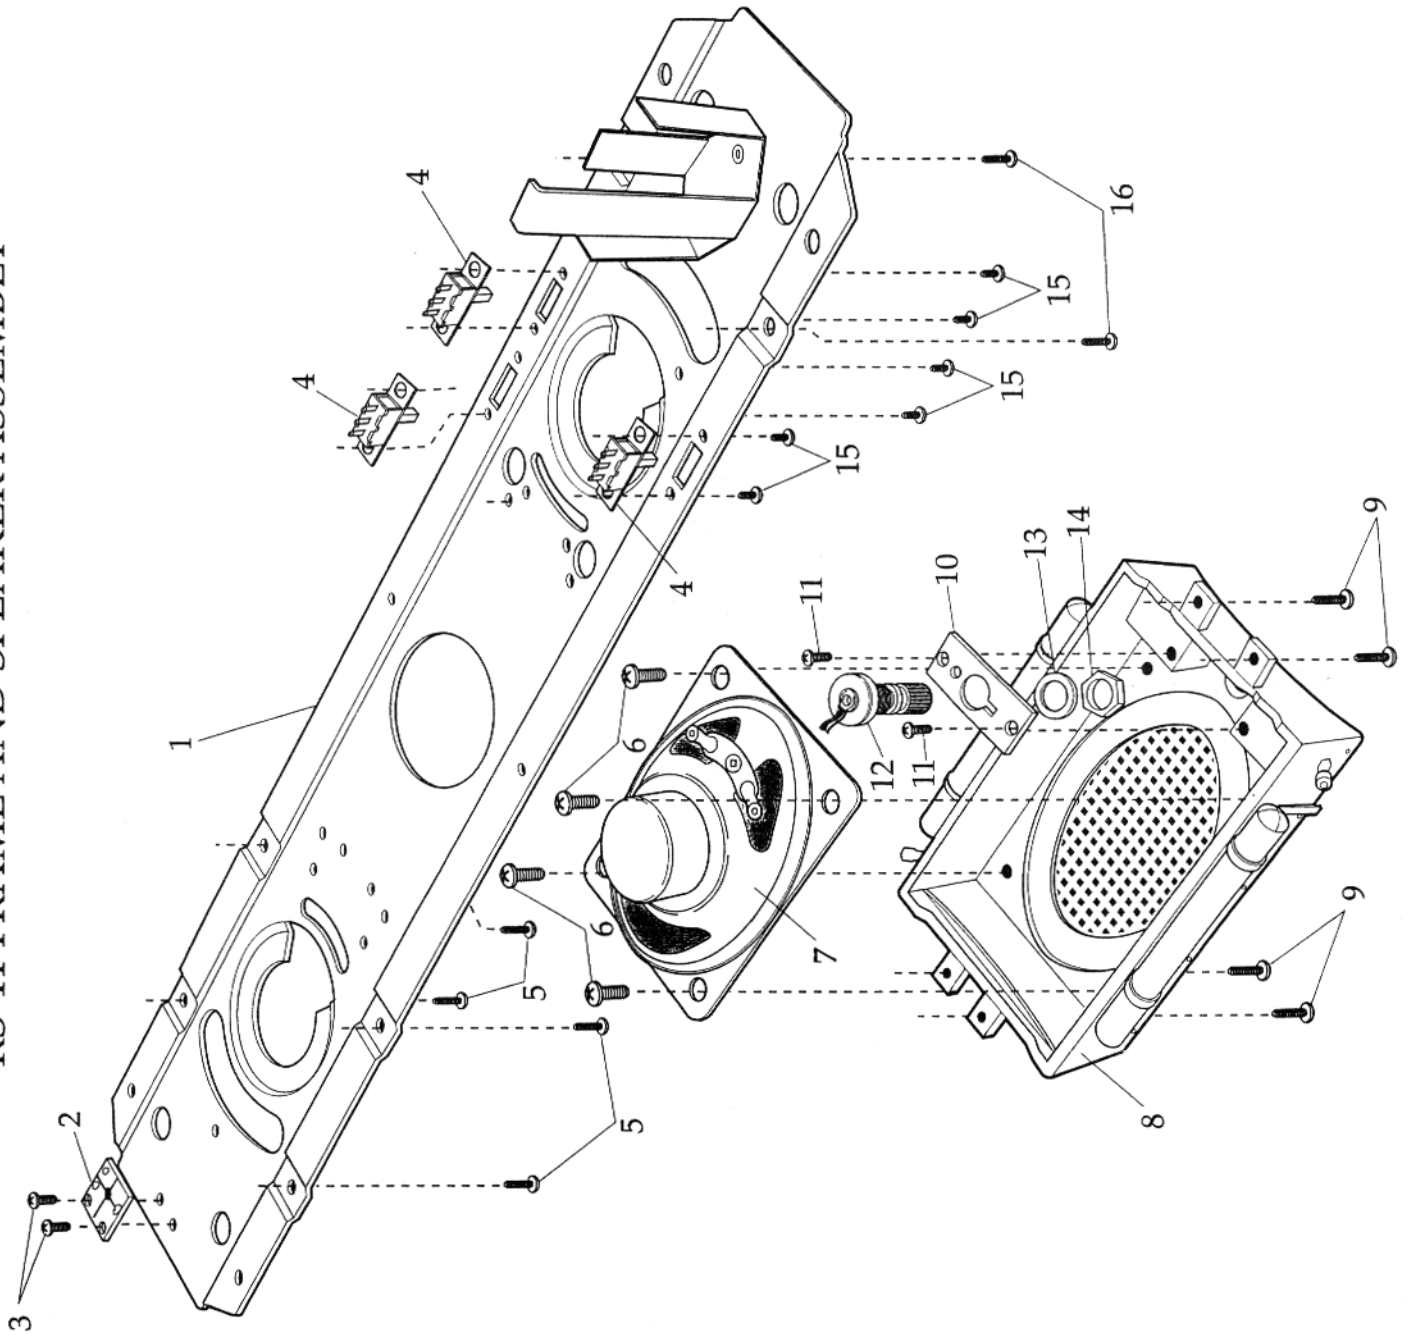

RS-11 ALCO CAB ASSEMBLY 6-18596 D&H, 6-18598 NYC, 6-28521 SP, 6-28522 MP, 6-28528 NH

NOTE! Ref. #1 "Shell" includes all parts shown on this page.

Reverse view showing swinging door action.

RS-11 ALCO CAB ASSEMBLY

* PARTS NOT AVAILABLE

RS-11 FRAME AND SPEAKER ASSEMBLY

RS-11 ALCO FRAME AND SPEAKER ASSEMBLY

REF NO	PART NUMBER	ROAD NAME	QUANTITY PER UNIT	DESCRIPTION
1		D&H, NYC	1*	FRAME
		SP,MP,NH	1*	FRAME
2		ALL	1*	CONTACT PAD
3		ALL	2*	SCREW CONTACT PAD MOUNTING
4	610-8241-303	ALL	3	ON/OFF SWITCH
5	620-8521-700	ALL	4*	SCREW/ SHELL MOUNTING REAR
6		ALL	4*	SCREW/ SPEAKER MOUNTING
7	610-8056-536	ALL	1	SPEAKER
8		D&H	1*	FUEL TANK/ GREY
		NYC, SP,MP,NH	1*	FUEL TANK/ BLACK
9		ALL	4*	SCREW/ FUEL TANK MOUNTING
10		ALL	1*	POTENIOMETER BRACKET
11		ALL	2*	SCREW POTENIOMETER BRACKET MOUNTING
12	691-8040-T41	ALL	1	POTENTIOMETER
13	610-8007-170	ALL	1	WASHER/ POTENIOMETER MOUNTING
14	610-8007-180	ALL	1	NUT/ POTENIOMETER MOUNTING
15	610-8241-304	ALL	6	SCREW / SWITCH MOUNTING
16		ALL	2*	SCREW/ SHELL MOUNTING FRONT