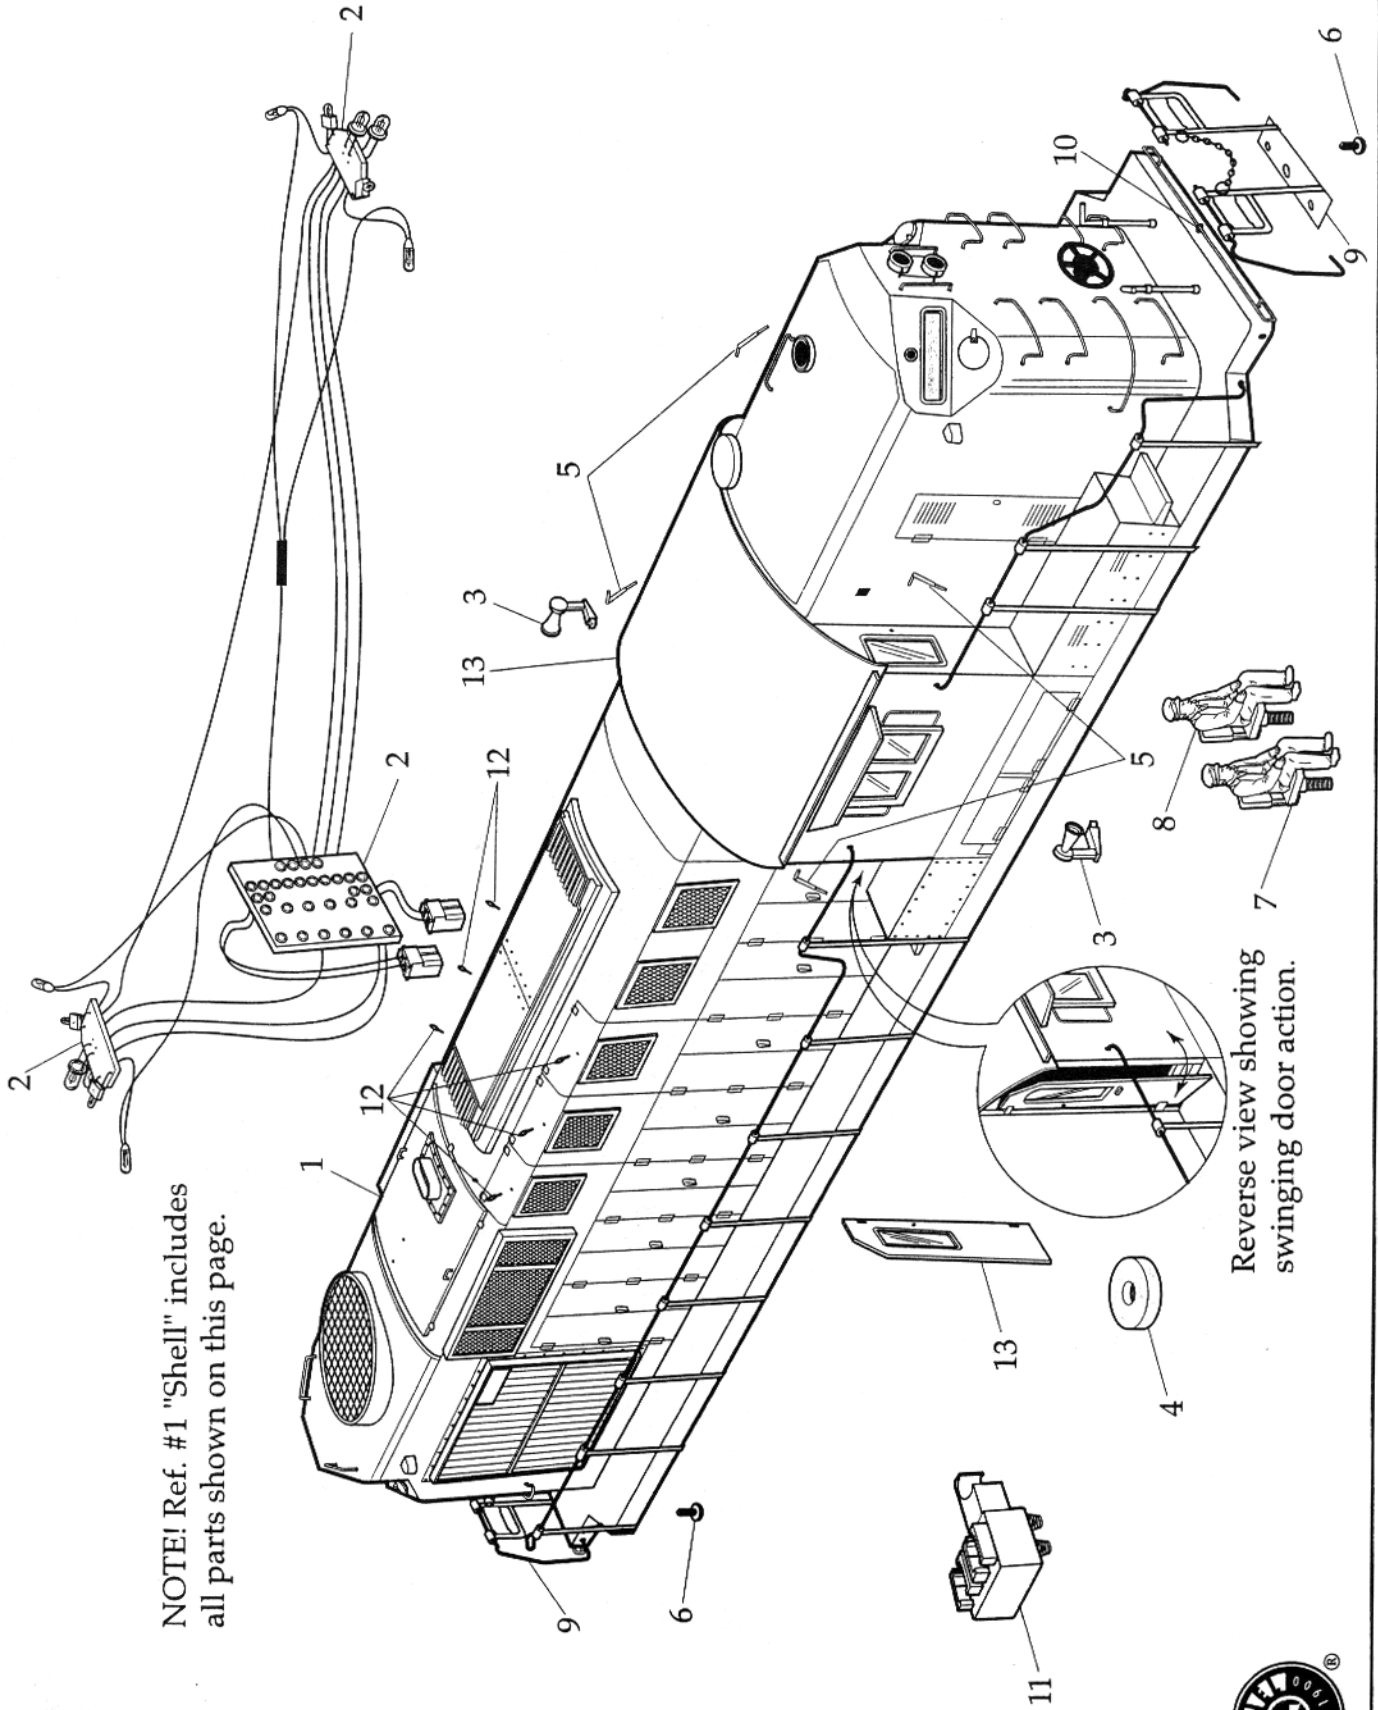

RS-11 ALCO CAB ASSEMBLY 6-18596 D&H, 6-18598 NYC, 6-28521 SP, 6-28522 MP, 6-28528 NH

NOTE! Ref. #1 "Shell" includes all parts shown on this page.

Reverse view showing swinging door action.

RS-11 ALCO CAB ASSEMBLY

* PARTS NOT AVAILABLE

RS-11 FRAME AND SPEAKER ASSEMBLY

RS-11 ALCO FRAME AND SPEAKER ASSEMBLY

REF NO	PART NUMBER	ROAD NAME	QUANTITY PER UNIT	DESCRIPTION
1		D&H, NYC	1*	FRAME
		SP,MP,NH	1*	FRAME
2		ALL	1*	CONTACT PAD
3		ALL	2*	SCREW CONTACT PAD MOUNTING
4	610-8241-303	ALL	3	ON/OFF SWITCH
5	620-8521-700	ALL	4*	SCREW/ SHELL MOUNTING REAR
6		ALL	4*	SCREW/ SPEAKER MOUNTING
7	610-8056-536	ALL	1	SPEAKER
8		D&H	1*	FUEL TANK/ GREY
		NYC, SP,MP,NH	1*	FUEL TANK/ BLACK
9		ALL	4*	SCREW/ FUEL TANK MOUNTING
10		ALL	1*	POTENIOMETER BRACKET
11		ALL	2*	SCREW POTENIOMETER BRACKET MOUNTING
12	691-8040-T41	ALL	1	POTENTIOMETER
13	610-8007-170	ALL	1	WASHER/ POTENIOMETER MOUNTING
14	610-8007-180	ALL	1	NUT/ POTENIOMETER MOUNTING
15	610-8241-304	ALL	6	SCREW / SWITCH MOUNTING
16		ALL	2*	SCREW/ SHELL MOUNTING FRONT

* PARTS NOT AVAILABLE

RS-11 ALCO FRONT MOTOR TRUCK ASSEMBLY

NOTE: Complete Pilot assembly (Ref. # 36) consists of all parts with the letter A.

Note: Complete Truck assembly (Ref. #38) consists of all parts with the letters A&B.