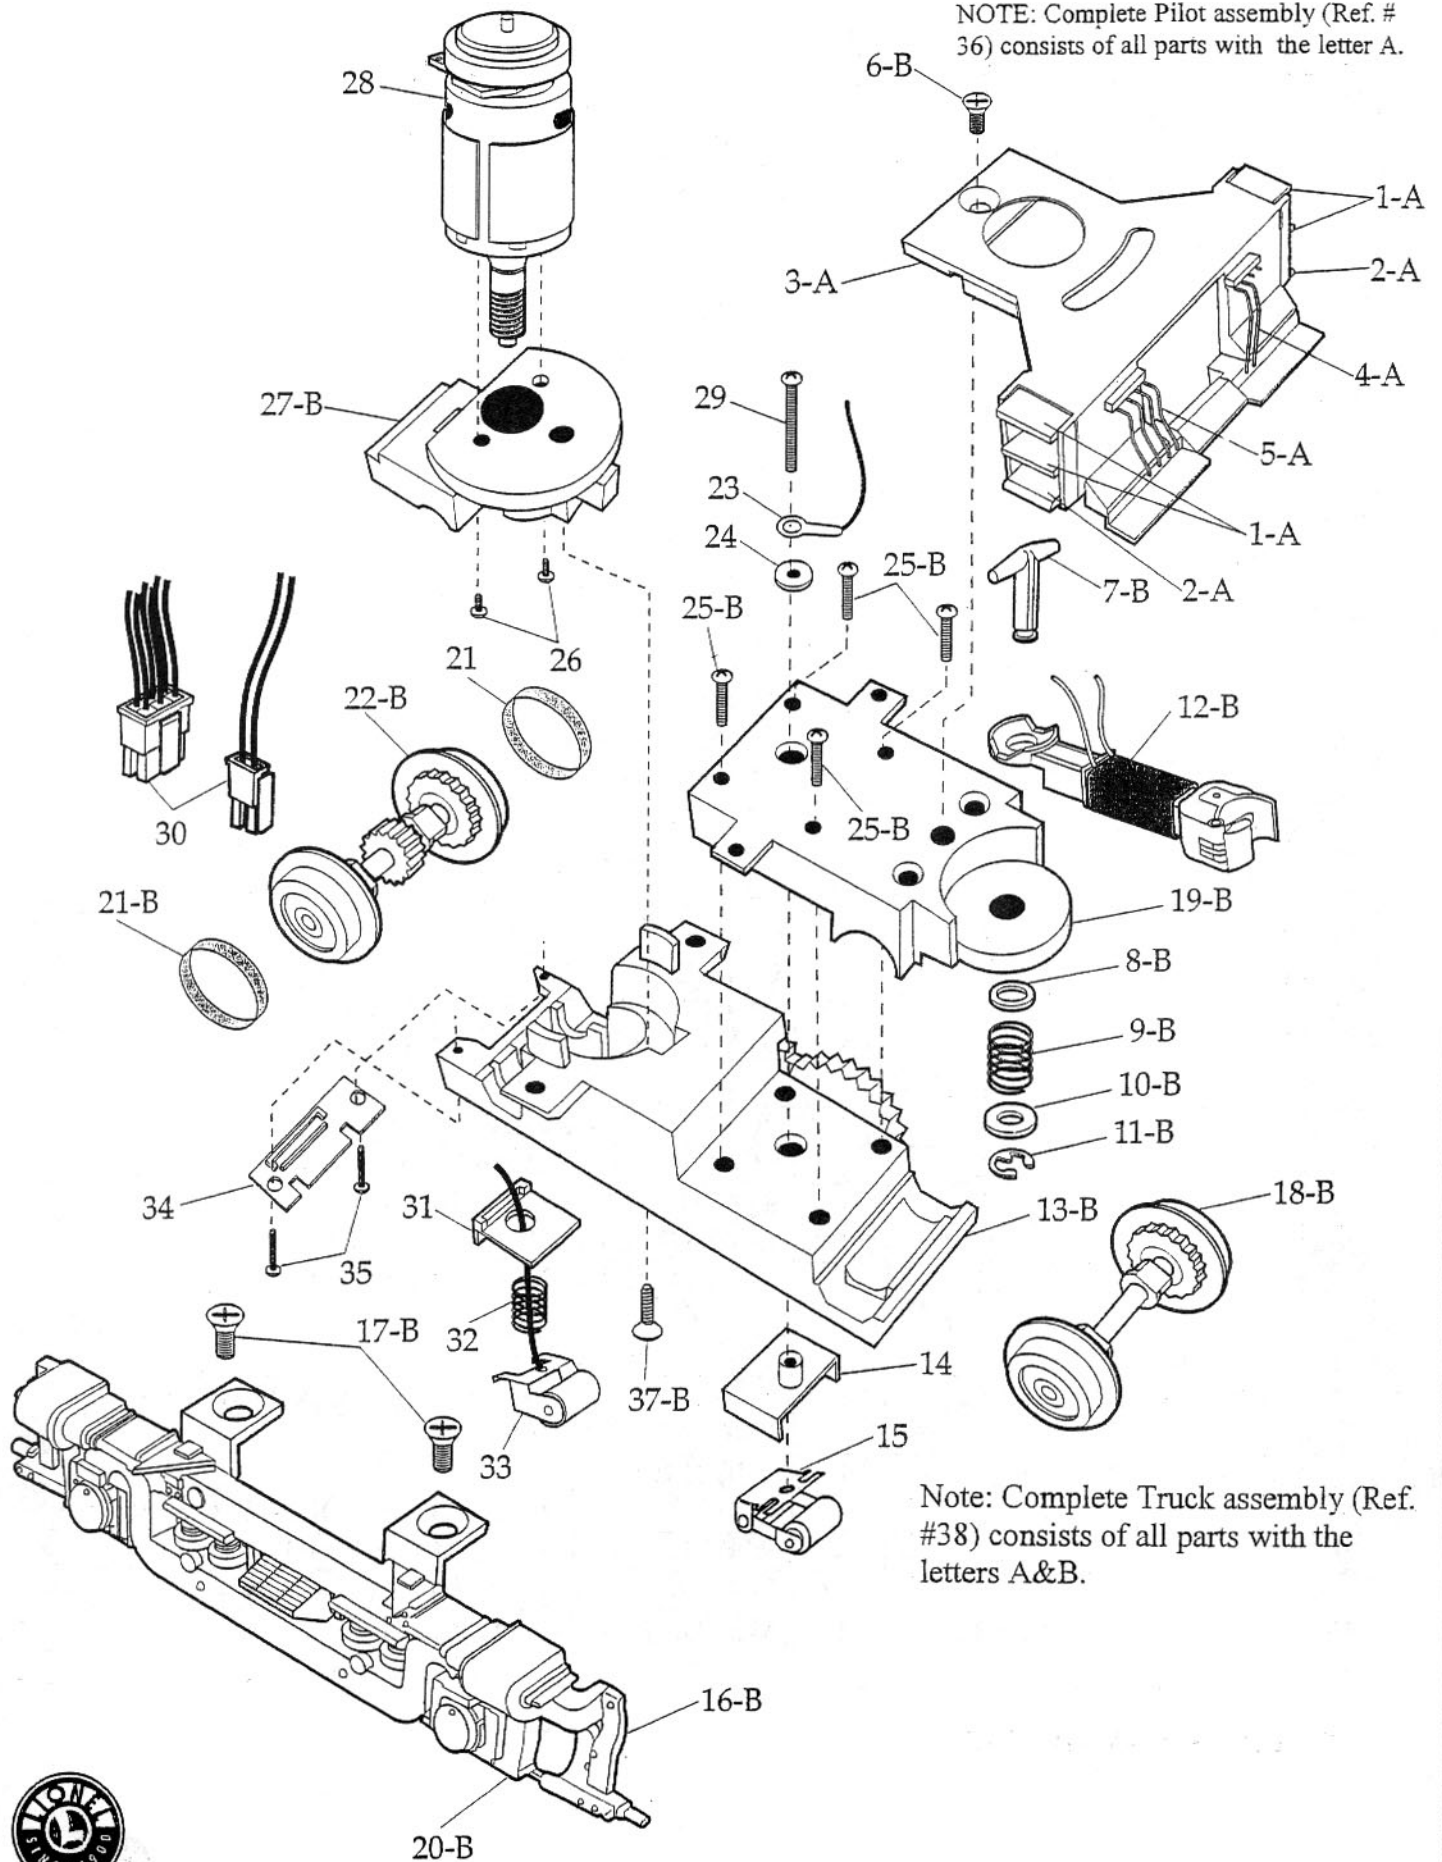

***PARTS NOT AVAILABLE**

RS-11 CIRCUIT BOARD, ANTENNA AND SMOKE UNIT ASSEMBLY

RS-11 ALCO CIRCUIT BOARD, ANTENNA AND SMOKE UNIT ASSEMBLY

REF NO	PART NUMBER	ROAD NAME	QUANTITY PER UNIT	DESCRIPTION
1	691-PCB1-11D	ALL	1	MOTHERBOARD
2	691-R2LC-C08	ALL	1	R2LC COMMAND BOARD
3	691-PCB1-04D	ALL	1	RAILSOUND POWER SUPPLY BOARD
4	691-PCB1-0C5	D&H	1	RAILSOUND BOARD D&H #5001
	691-PCB1-0C6	NYC	1	RAILSOUND BOARD NYC #8010
	691-PCB1-12F	SP	1	RAILSOUND BOARD SP #5725
	691-PCB1-130	MP	1	RAILSOUND BOARD MP #4611
	691-RS40-00A	NH	1	RAILSOUND BOARD NH # 1406
5	610-8057-200	ALL	1	SMOKE UNIT
6		ALL	1*	MOUNTING BRACKET SMOKE UNIT TO FRAME
7		ALL	2*	SCREW/ SMOKE UNIT TO BRACKET
8		ALL	2*	SCREW/ MOUNTING BRACKET TO FRAME
9		ALL	1*	ANTENNA
10		ALL	2*	SCREW / ANTENNA MOUNTING
11		ALL	1*	STANDOFF / ANTENNA MOUNTING SHORT
12		ALL	1*	STANDOFF / ANTENNA MOUNTING LONG
13		ALL	2*	SCREW/ STANDOFF MOUNTING
14		ALL	1*	SCREW/ STANDOFF MOUNTING
15		ALL	2*	SPACER/ MOTHERBOARD
16		ALL	2*	STANDOFF/ MOTHERBOARD
17		ALL	2*	SCREW/ MOTHERBOARD STANDOFF MOUNTING
18		ALL	1*	SCREW/ DCDRS BOARD MOUNTING
19	691-DCDS-FM3	ALL	1	DCDRS BOARD (NOTE HEAT SINK NOT INCL)
20		ALL	1*	SCREW/ MOTHERBOARD MOUNTING
21	610-9001-030	ALL	2	WIRE NUT
22	610-8301-055	ALL	1	WIRE TIE
23	620-8521-800	ALL	1*	WIRE HARNESS SET

* PARTS NOT AVAILABLE

RS-11 ALCO FRONT MOTOR TRUCK ASSEMBLY

NOTE: Complete Pilot assembly (Ref. # 36) consists of all parts with the letter A.

Note: Complete Truck assembly (Ref. #38) consists of all parts with the letters A&B.