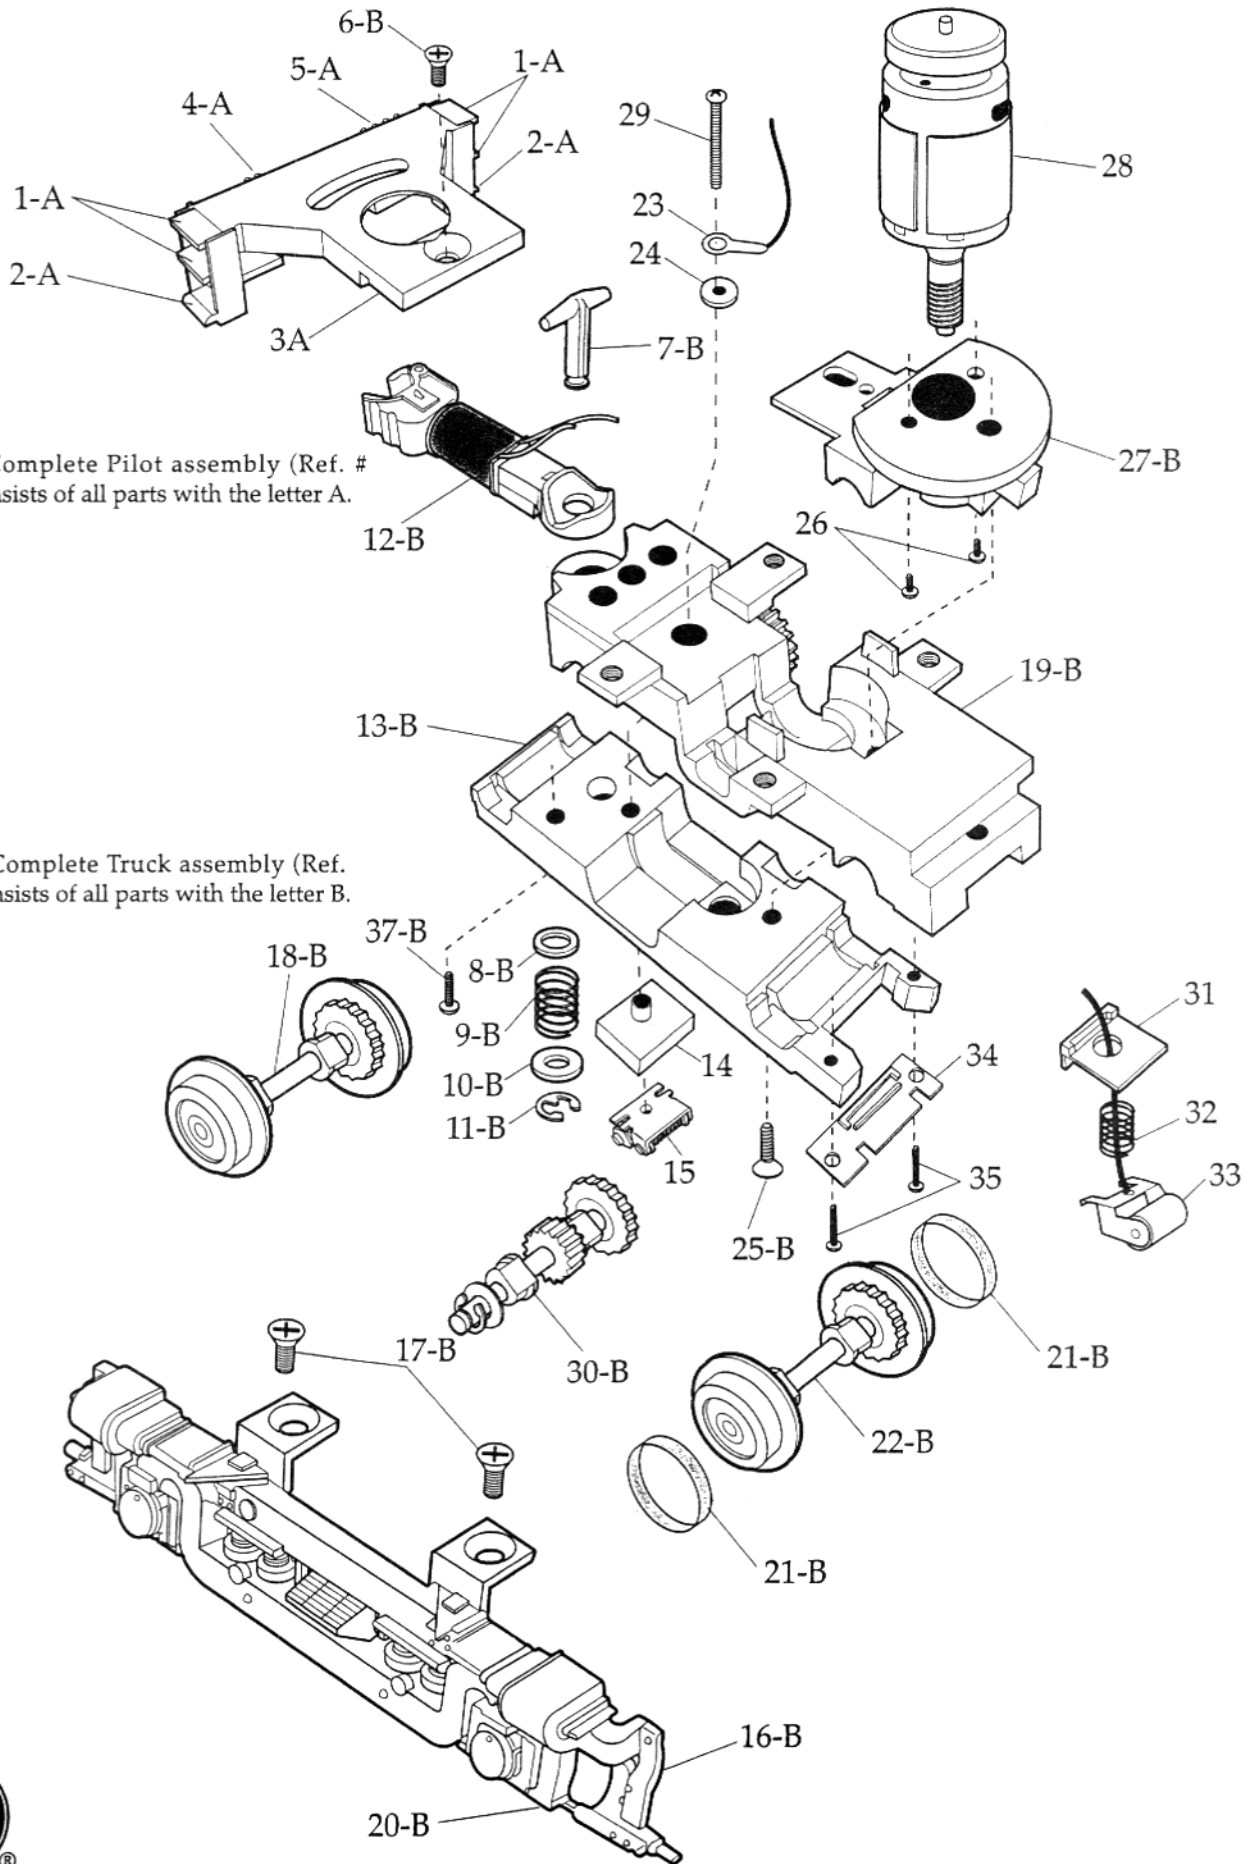

RS-11 ALCO REAR MOTOR TRUCK ASSEMBLY

RS-11 ALCO REAR TRUCK ASSEMBLY

REF NO	PART NUMBER	ROAD NAME	QUANTITY PER UNIT	DESCRIPTION
1		D&H	4*	PILOT STEP-TOP / MIDDLE GREY
		NYC	4*	PILOT STEP-TOP / MIDDLE YELLOW
	620-8521-106	SP,MP,NH	4	PILOT STEP-TOP / MIDDLE BLACK
2		D&H	2*	PILOT STEP-BOTTOM GREY
		NYC	2*	PILOT STEP-BOTTOM YELLOW
	620-8521-105	SP,MP,NH	2	PILOT STEP-BOTTOM BLACK
3		D&H	1*	PILOT D/C GREY FRAME ONLY
		NYC	1*	PILOT D/C BLACK/WHITE FRAME ONLY
		SP,MP,NH	1*	PILOT D/C BLACK FRAME ONLY
4	6SP-8590-024	ALL	1	(2) HOSE ASSEMBLY
5	6SP-8590-023	ALL	1	(4) HOSE ASSEMBLY
6		ALL	1*	SCREW /PILOT MOUNTING
7		ALL	1*	COUPLER HEAD SHAFT
8		ALL	1*	WASHER
9		ALL	1*	SPRING
10		ALL	1*	FIBER WASHER
11		ALL	1*	RETAINING RING
12	610-8855-550	ALL	1	COIL COUPLER
13		D&H, NYC	1*	REAR TRUCK FRAME D/C BOTTOM
		SP,MP,NH	1*	REAR TRUCK FRAME D/C BOTTOM
14	620-8521-184	ALL	1	COLLECTOR INSULATOR
15	610-8596-183	ALL	1	COLLECTOR ASSEMBLY /FRONT
16		D&H	1*	RIGHT HAND TRUCKSIDE GREY
		NYC,SP,MP,NH	1*	RIGHT HAND TRUCKSIDE BLACK
17		ALL	4*	SCREW TRUCKSIDE MOUNTING
18		ALL	1*	FRONT WHEEL & AXLE ASSEMBLY
19		ALL	1*	REAR TRUCK FRAME D/C TOP
20		D&H	1*	LEFT HAND TRUCKSIDE GREY
		NYC,SP NP,NH	1*	LEFT HAND TRUCKSIDE BLACK
21	610-8596-206	ALL	2	TRACTION TIRE
22		ALL	1*	WHEEL / AXLE ASSEMBLY UNDERCUT
23	600-0082-043	ALL	1	SOLDER LUG
24		ALL	1*	INSULATOR / COLLECTOR MOUNTING SCREW
25		ALL	1*	SCREW / TRUCK TO MOTOR MOUNTING
26		ALL	2*	SCREW / MOTOR TO MOTOR MOUNT
27		D&H, NYC	1*	MOTOR MOUNTING PLATE
		SP,MP,NH	1*	MOTOR MOUNTING PLATE
28	620-8521-100	ALL	1	MOTOR / REAR

*PARTS NOT AVAILABLE