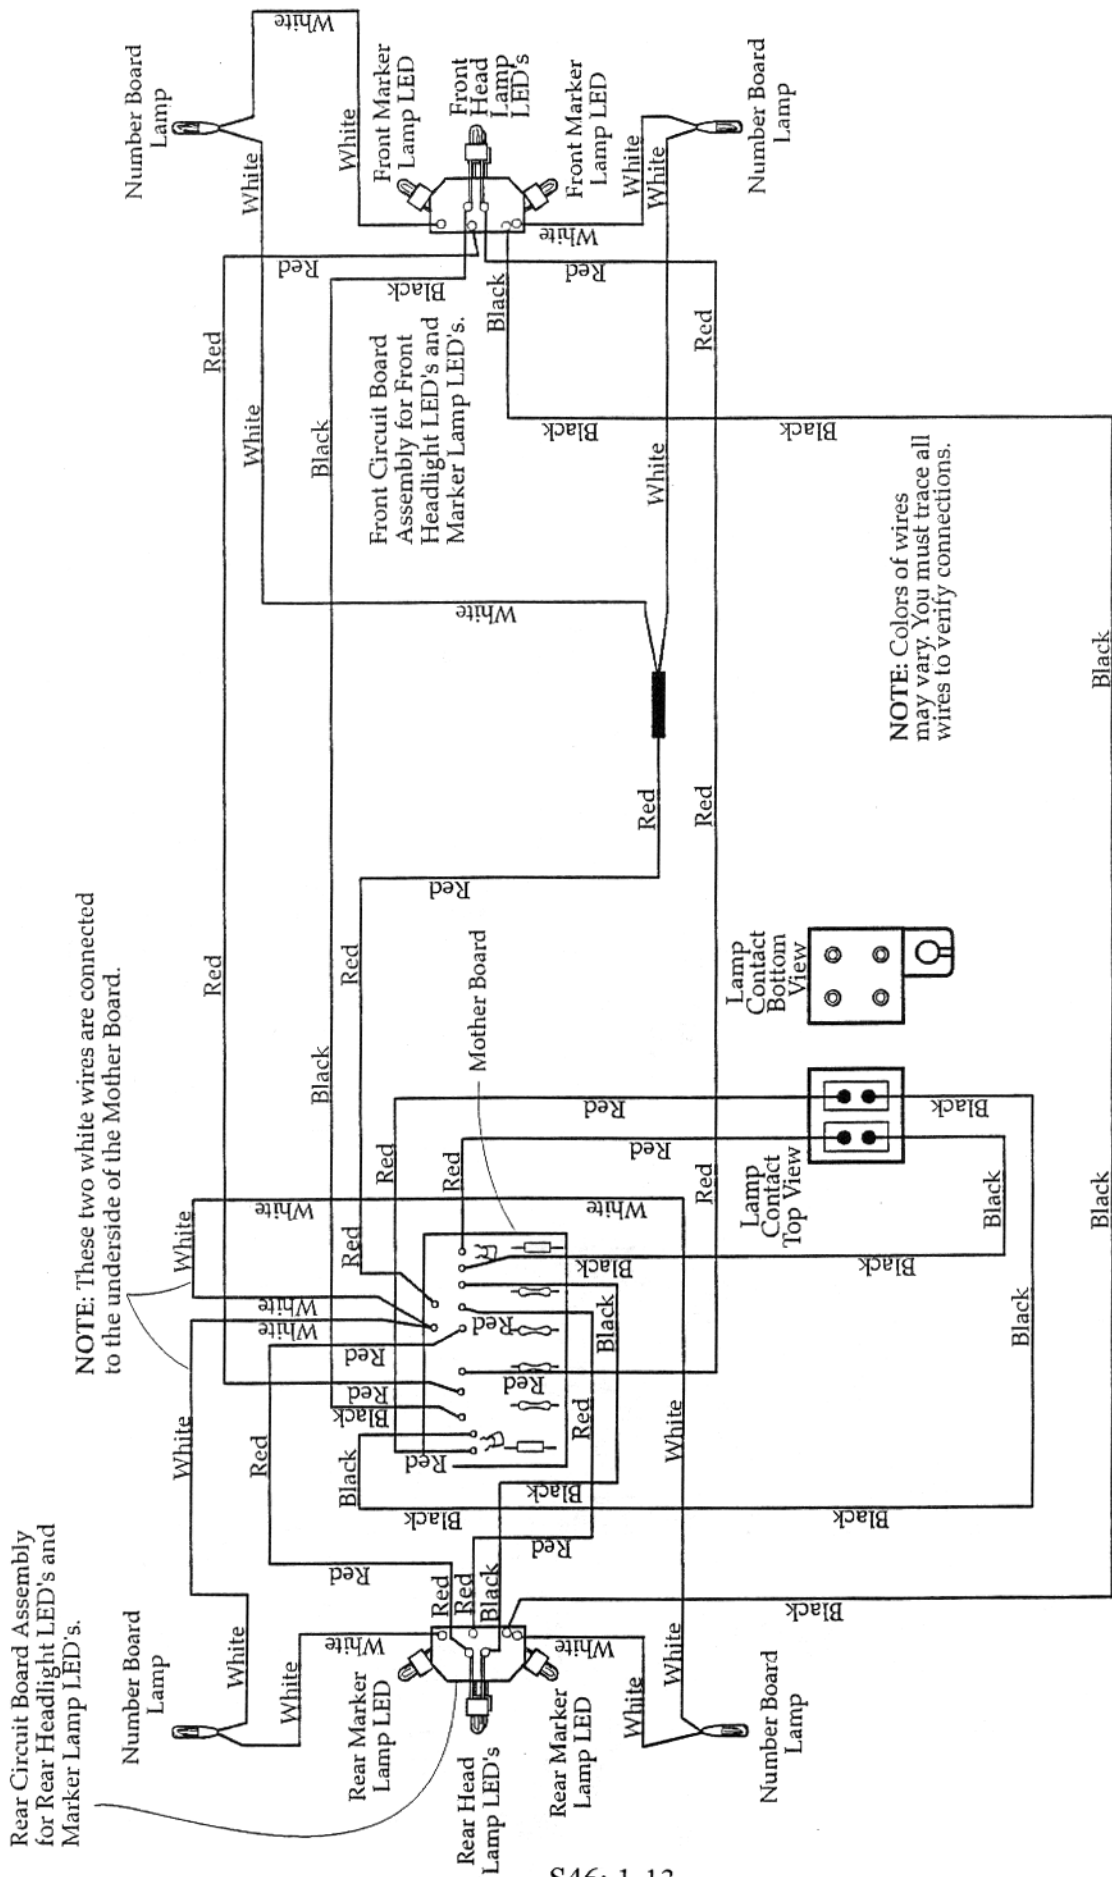

***PARTS NOT AVAILABLE**

RS-11 ALCO REAR MOTOR TRUCK ASSEMBLY

RS-11 ALCO REAR TRUCK ASSEMBLY

REF NO	PART NUMBER	ROAD NAME	QUANTITY PER UNIT	DESCRIPTION
1		D&H	4*	PILOT STEP-TOP / MIDDLE GREY
		NYC	4*	PILOT STEP-TOP / MIDDLE YELLOW
	620-8521-106	SP,MP,NH	4	PILOT STEP-TOP / MIDDLE BLACK
2		D&H	2*	PILOT STEP-BOTTOM GREY
		NYC	2*	PILOT STEP-BOTTOM YELLOW
	620-8521-105	SP,MP,NH	2	PILOT STEP-BOTTOM BLACK
3		D&H	1*	PILOT D/C GREY FRAME ONLY
		NYC	1*	PILOT D/C BLACK/WHITE FRAME ONLY
		SP,MP,NH	1*	PILOT D/C BLACK FRAME ONLY
4	6SP-8590-024	ALL	1	(2) HOSE ASSEMBLY
5	6SP-8590-023	ALL	1	(4) HOSE ASSEMBLY
6		ALL	1*	SCREW /PILOT MOUNTING
7		ALL	1*	COUPLER HEAD SHAFT
8		ALL	1*	WASHER
9		ALL	1*	SPRING
10		ALL	1*	FIBER WASHER
11		ALL	1*	RETAINING RING
12	610-8855-550	ALL	1	COIL COUPLER
13		D&H, NYC	1*	REAR TRUCK FRAME D/C BOTTOM
		SP,MP,NH	1*	REAR TRUCK FRAME D/C BOTTOM
14	620-8521-184	ALL	1	COLLECTOR INSULATOR
15	610-8596-183	ALL	1	COLLECTOR ASSEMBLY /FRONT
16		D&H	1*	RIGHT HAND TRUCKSIDE GREY
		NYC,SP,MP,NH	1*	RIGHT HAND TRUCKSIDE BLACK
17		ALL	4*	SCREW TRUCKSIDE MOUNTING
18		ALL	1*	FRONT WHEEL & AXLE ASSEMBLY
19		ALL	1*	REAR TRUCK FRAME D/C TOP
20		D&H	1*	LEFT HAND TRUCKSIDE GREY
		NYC,SP NP,NH	1*	LEFT HAND TRUCKSIDE BLACK
21	610-8596-206	ALL	2	TRACTION TIRE
22		ALL	1*	WHEEL / AXLE ASSEMBLY UNDERCUT
23	600-0082-043	ALL	1	SOLDER LUG
24		ALL	1*	INSULATOR / COLLECTOR MOUNTING SCREW
25		ALL	1*	SCREW / TRUCK TO MOTOR MOUNTING
26		ALL	2*	SCREW / MOTOR TO MOTOR MOUNT
27		D&H, NYC	1*	MOTOR MOUNTING PLATE
		SP,MP,NH	1*	MOTOR MOUNTING PLATE
28	620-8521-100	ALL	1	MOTOR / REAR

* PARTS NOT AVAILABLE

RS-11 DIESEL LOCOMOTIVE HEADLIGHT AND MARKER LAMPS PICTORIAL WIRING DIAGRAM

6-18596 D&H, 6-18598 NYC, 6-28521 SP, 6-28522 MP, 6-28528 NH RS-11 DIESEL PICTORIAL WIRING DIAGRAM

NOTE: Colors of wires may vary. You must trace all wires to verify connections.