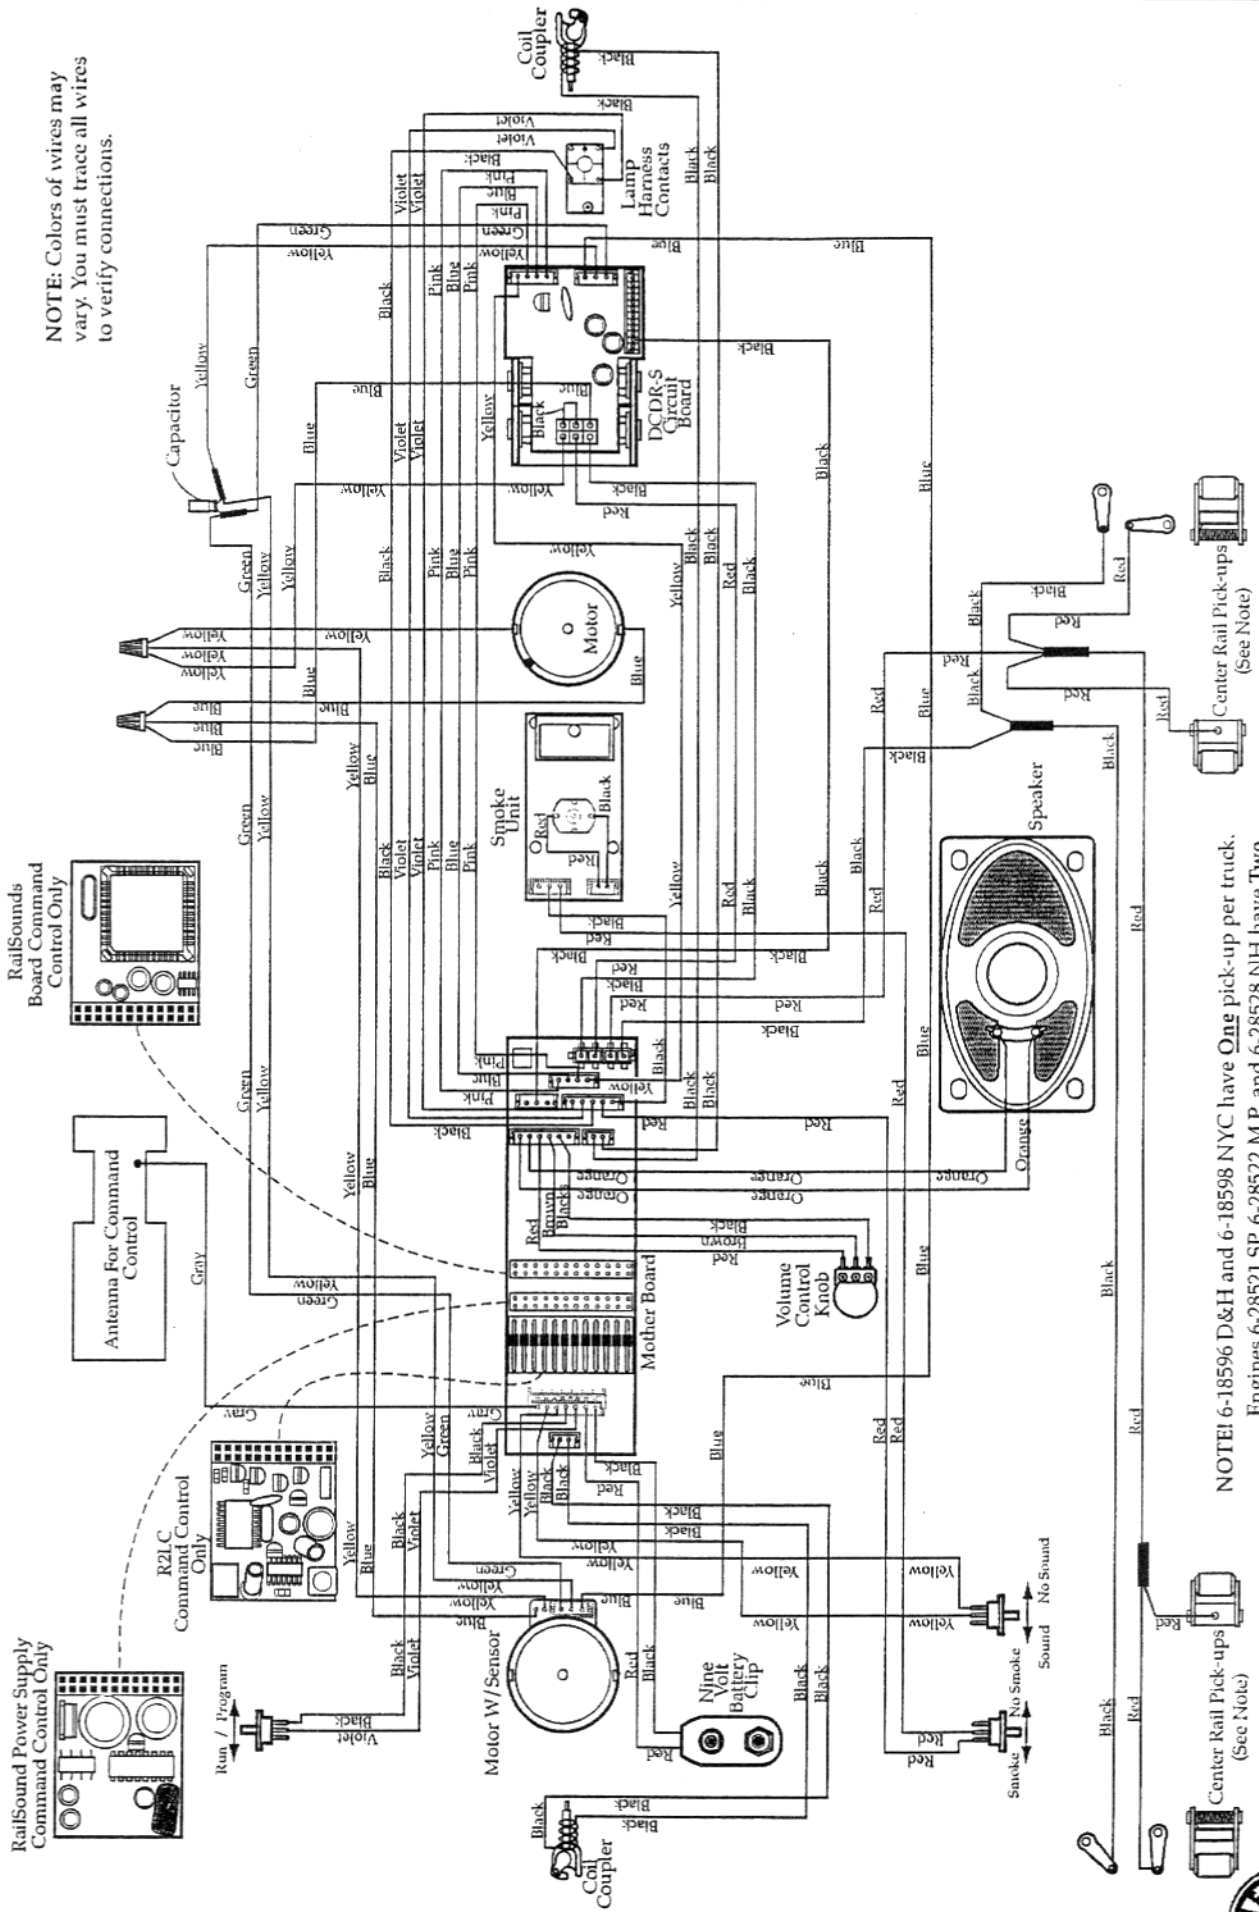

***PARTS NOT AVAILABLE**

RS-11 ALCO REAR MOTOR TRUCK ASSEMBLY

RS-11 ALCO REAR TRUCK ASSEMBLY

REF NO	PART NUMBER	ROAD NAME	QUANTITY PER UNIT	DESCRIPTION
1		D&H	4*	PILOT STEP-TOP / MIDDLE GREY
		NYC	4*	PILOT STEP-TOP / MIDDLE YELLOW
	620-8521-106	SP,MP,NH	4	PILOT STEP-TOP / MIDDLE BLACK
2		D&H	2*	PILOT STEP-BOTTOM GREY
		NYC	2*	PILOT STEP-BOTTOM YELLOW
	620-8521-105	SP,MP,NH	2	PILOT STEP-BOTTOM BLACK
3		D&H	1*	PILOT D/C GREY FRAME ONLY
		NYC	1*	PILOT D/C BLACK/WHITE FRAME ONLY
		SP,MP,NH	1*	PILOT D/C BLACK FRAME ONLY
4	6SP-8590-024	ALL	1	(2) HOSE ASSEMBLY
5	6SP-8590-023	ALL	1	(4) HOSE ASSEMBLY
6		ALL	1*	SCREW /PILOT MOUNTING
7		ALL	1*	COUPLER HEAD SHAFT
8		ALL	1*	WASHER
9		ALL	1*	SPRING
10		ALL	1*	FIBER WASHER
11		ALL	1*	RETAINING RING
12	610-8855-550	ALL	1	COIL COUPLER
13		D&H, NYC	1*	REAR TRUCK FRAME D/C BOTTOM
		SP,MP,NH	1*	REAR TRUCK FRAME D/C BOTTOM
14	620-8521-184	ALL	1	COLLECTOR INSULATOR
15	610-8596-183	ALL	1	COLLECTOR ASSEMBLY /FRONT
16		D&H	1*	RIGHT HAND TRUCKSIDE GREY
		NYC,SP,MP,NH	1*	RIGHT HAND TRUCKSIDE BLACK
17		ALL	4*	SCREW TRUCKSIDE MOUNTING
18		ALL	1*	FRONT WHEEL & AXLE ASSEMBLY
19		ALL	1*	REAR TRUCK FRAME D/C TOP
20		D&H	1*	LEFT HAND TRUCKSIDE GREY
		NYC,SP NP,NH	1*	LEFT HAND TRUCKSIDE BLACK
21	610-8596-206	ALL	2	TRACTION TIRE
22		ALL	1*	WHEEL / AXLE ASSEMBLY UNDERCUT
23	600-0082-043	ALL	1	SOLDER LUG
24		ALL	1*	INSULATOR / COLLECTOR MOUNTING SCREW
25		ALL	1*	SCREW / TRUCK TO MOTOR MOUNTING
26		ALL	2*	SCREW / MOTOR TO MOTOR MOUNT
27		D&H, NYC	1*	MOTOR MOUNTING PLATE
		SP,MP,NH	1*	MOTOR MOUNTING PLATE
28	620-8521-100	ALL	1	MOTOR / REAR

* PARTS NOT AVAILABLE

RS-11 DIESEL LOCOMOTIVE HEADLIGHT AND MARKER LAMPS PICTORIAL WIRING DIAGRAM

6-18596 D&H, 6-18598 NYC, 6-28521 SP, 6-28522 MP, 6-28528 NH RS-11 DIESEL PICTORIAL WIRING DIAGRAM

NOTE: Colors of wires may vary. You must trace all wires to verify connections.