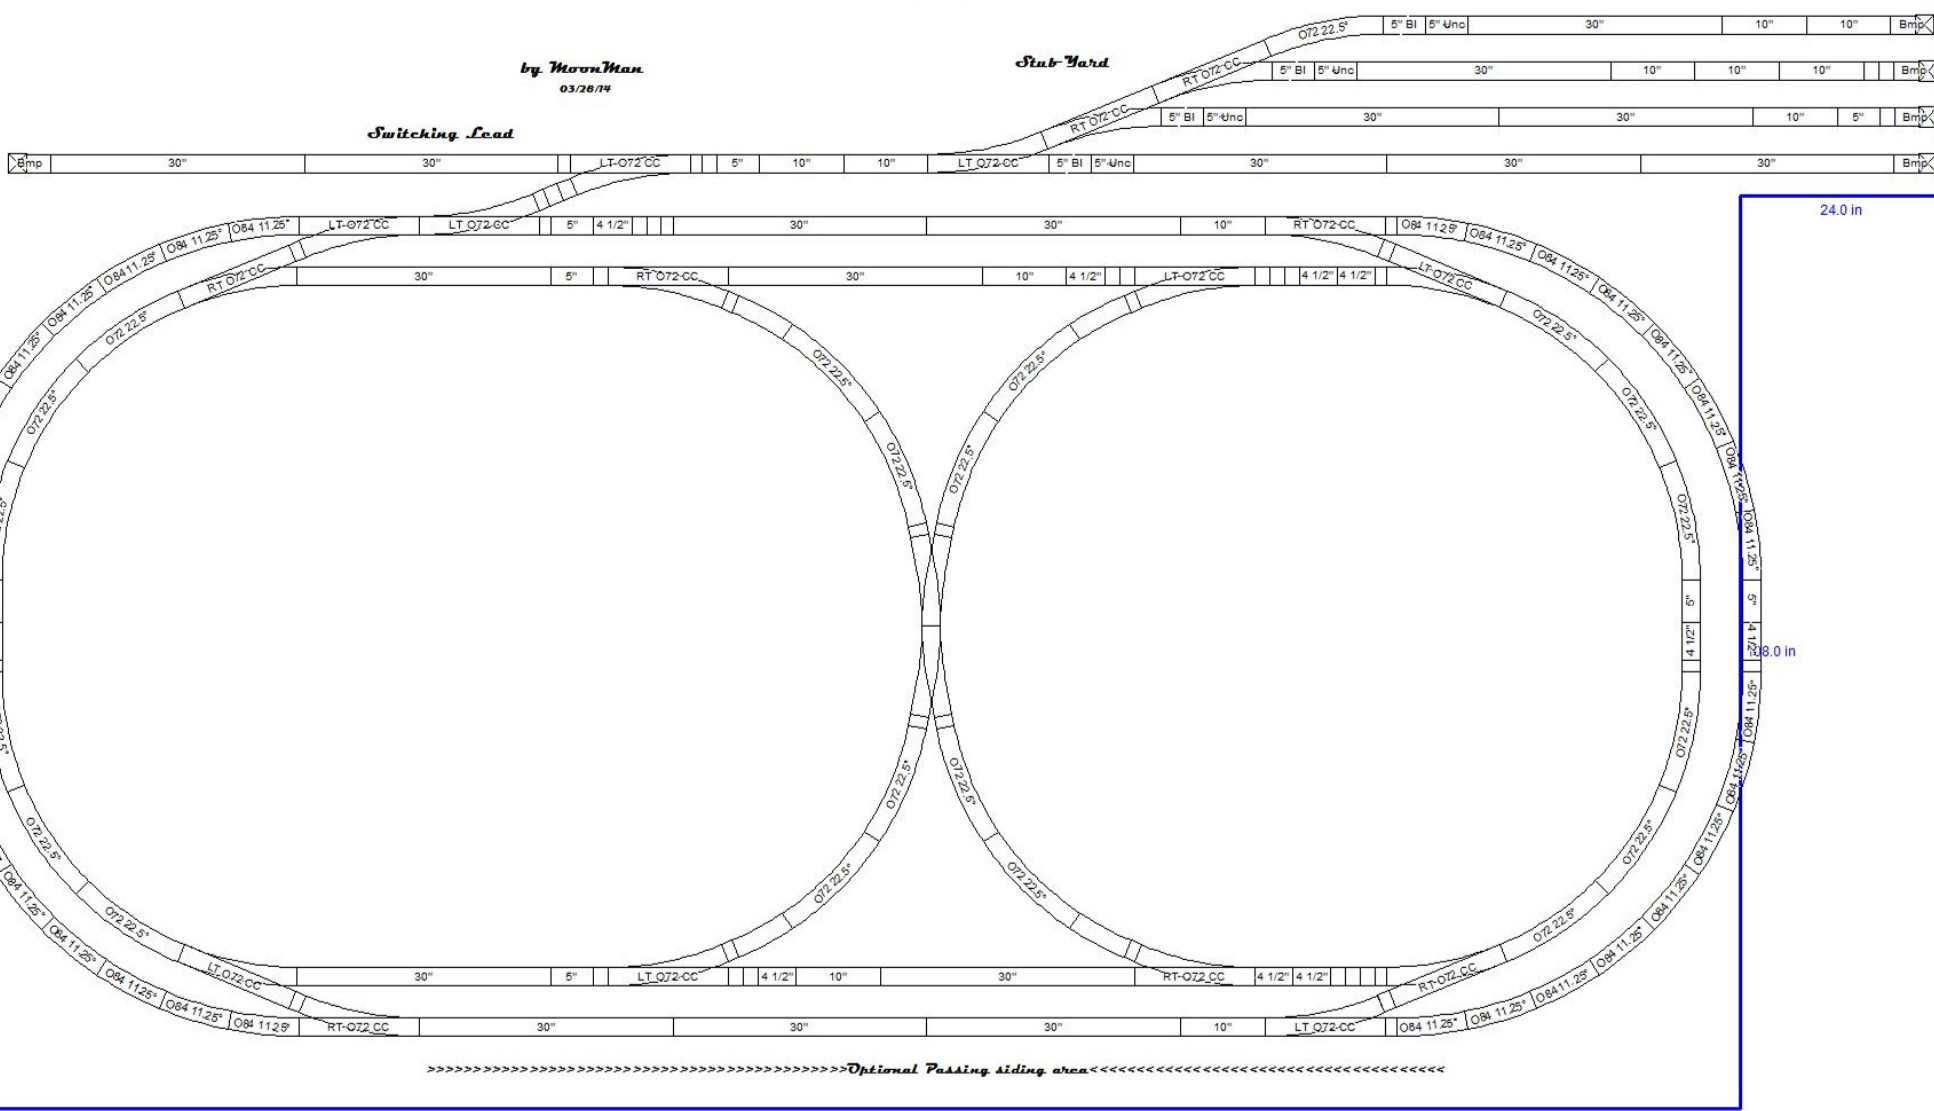

240.0 in

by MoonMan
03/26/14

Stub Yard

Switching Lead

24.0 in

8.0 in

216.0 in

132.0 in