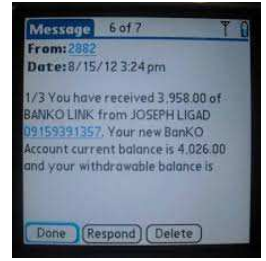

Atrium
THE 6TH ANNUAL ATRIUM CONFERENCE 2014