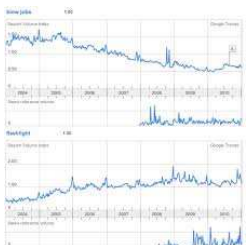

Resistor Color Code Calculator by Elprocus

See How Easily you can get the Resistor Value

- Allows user input as a color
- 4, 5 & 6 color band Decoding
- Quick fields options
- Instant Result Calculation

[Click Here](#)