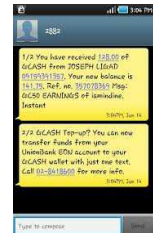

Resistor Color Code Calculator by Elprocus

See How Easily you can get the Resistor Value

- Allows user input as a color
- 4, 5 & 6 color band Decoding
- Quick fields options
- Instant Result Calculation

[Click Here](#)