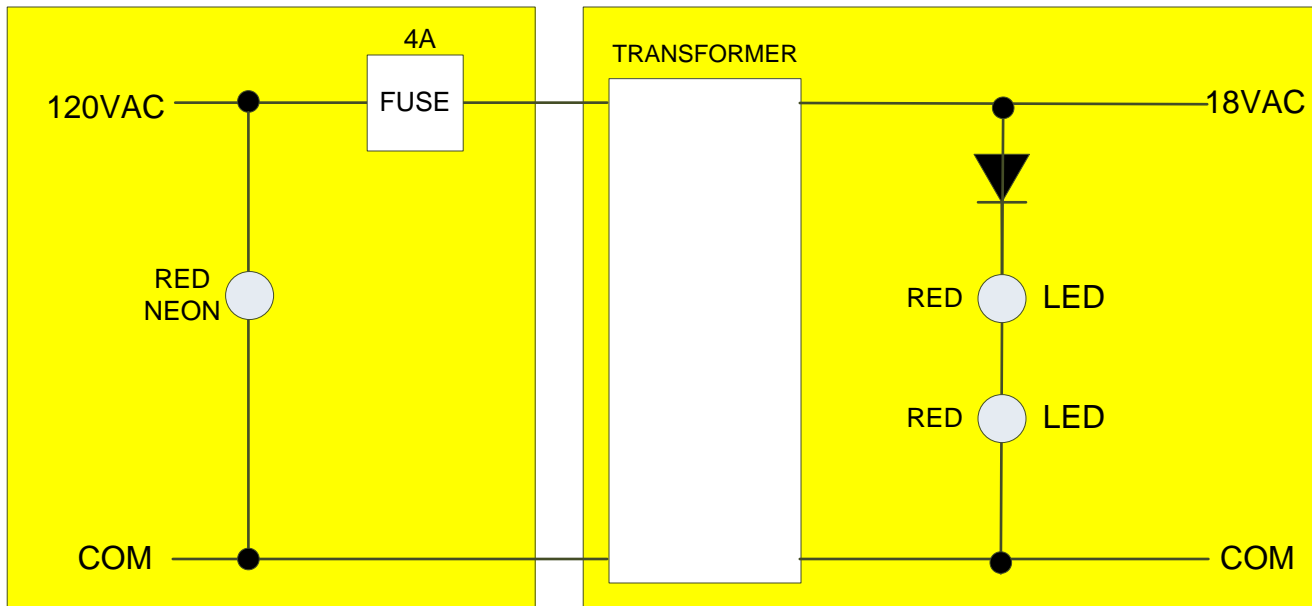

CONTROL SYSTEM  
WIRING PLAN  
18 VAC FUSED ACCESSORY  
POWER SUPPLY

PRO HOBBY DESIGNS  
Kansas City, MO

Copyright 2015 by Pro Hobby Designs  
prohobbydesigns@hotmail.com