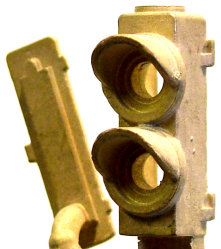

Single Aspect

\$4.75 ea.

\$1.75

Cap

Dual Aspect

\$5.00 ea.

\$2.25 ea

Number Block

Triple Aspect

\$5.25 ea.

\$2.25 ea.

Standard Base

Junction Base

\$1.25 ea.

\$2.25

Clamp Collar