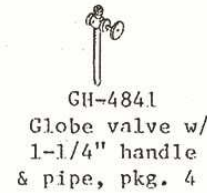

# GLOBE VALVES

NOTE: ALL VALUES ARE MEASURED IN 1/4"

TWICE the actual size and you still can't see all the detail.

- GH-48176 pkg. 3
- GH-48177 pkg. 3
- GH-48461 pkg. 6 Plastic
- GH-48178 pkg. 3

.028" core  
GH-48197  
Cored globe valves, pkg. 3

.040" core  
Oversize  
GH-4829  
Tee-handle, large, pkg. 3

.020" core  
Oversize  
GH-4835  
3/4" globe valve w/3" handle, pkg. 3

Oversize  
GH-4855  
Tee globe valve w/elbow on .022 pipe, pkg. 3

Oversize  
GH-4834  
1-1/4" globe valve w/3/4" handle, pkg. 3

Oversize  
GH-4830  
Globe valve, 1-1/2" on pipe, pkg. 3

Oversize  
GH-4832  
Globe on long pipe w/serrated handle, 2 tees w/2" pipe, 1" tee w/1 1/2" pipe. pkg. 3

Oversize  
GH-4861  
1-1/8" T-globe valve, not cored pkg. 3

## CORED GLOBE VALVES

PART NO.	CORE DIA.	PIPE SIZE		QUANTITY
		S SCALE	O SCALE	
GH-4840	.012	3/8"	1/4"	pkg. 3
GH-4840-1	.016	5/8"	3/8"	pkg. 3
GH-4840-2	.020	3/4"	5/8"	pkg. 3
GH-4840-3	.024	1"	3/4"	pkg. 3
GH-4840-4	.028	1-3/8"	1"	pkg. 3
GH-4840-5	.032	1-1/2"	1-1/8"	pkg. 3
GH-4840-6	.035	1-3/4"	1-1/4"	pkg. 3
GH-4840-7	.040	2"	1-1/2"	pkg. 3
GH-4840-8	.045	2-1/2"	1-3/4"	pkg. 3