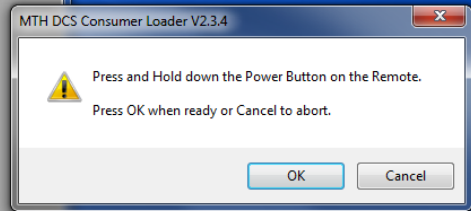

*Screen Shot when 1<sup>st</sup> asked to press and hold down the Power Button*

*Screen Shot 1 sec after pressing and holding power button and selecting OK*