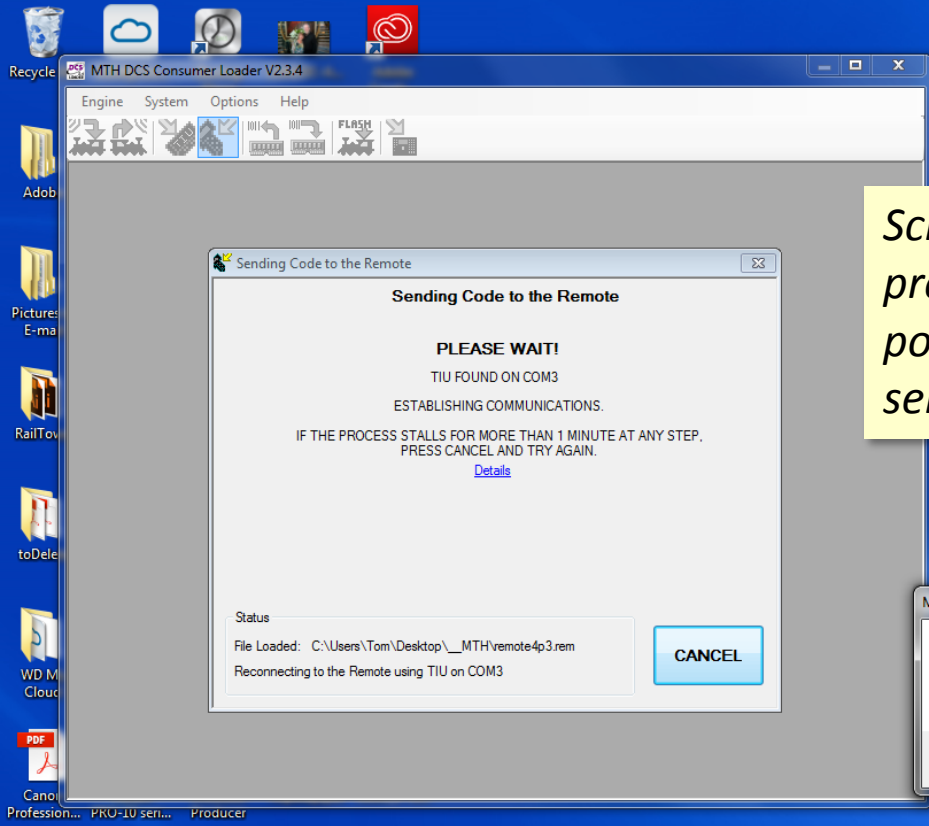

*Screen Shot when 1<sup>st</sup> asked to press and hold down the Power Button*

*Screen Shot 1 sec after pressing and holding power button and selecting OK*