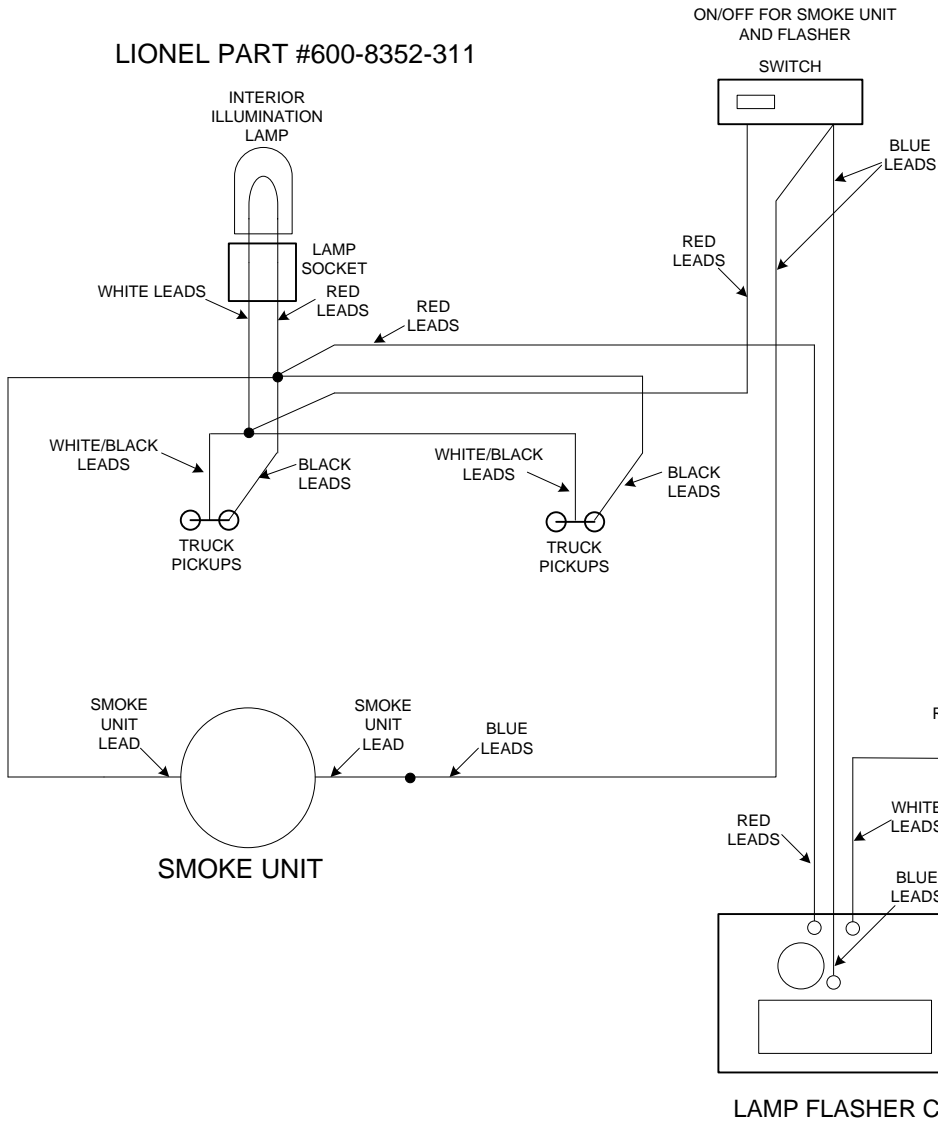

LIONEL PART #600-8352-311

LIONEL PACEMAKER  
CABOOSE 6-17606

LIONEL PART #10-7606-009

Wiring for the LIONEL 7606 Style  
Square Window Caboose with  
Smoke Unit

Drawing 64083-061

Revision 10092010

PRO HOBBY DESIGNS