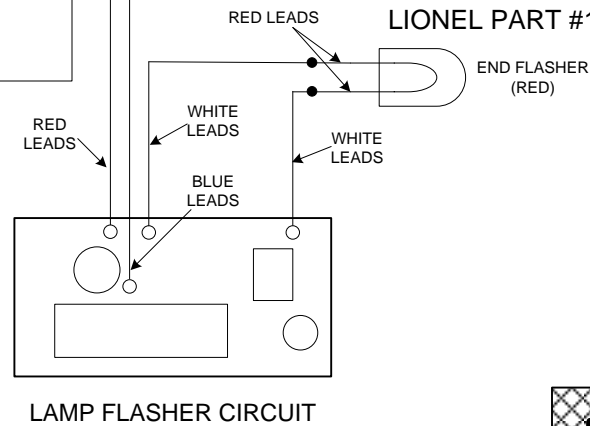

LIONEL PART #600-8352-311

LIONEL PACEMAKER  
CABOOSE 6-17606

LIONEL PART #10-7606-009

Wiring for the LIONEL 7606 Style  
Square Window Caboose with  
Smoke Unit

Drawing 64083-061

Revision 10092010

PRO HOBBY DESIGNS