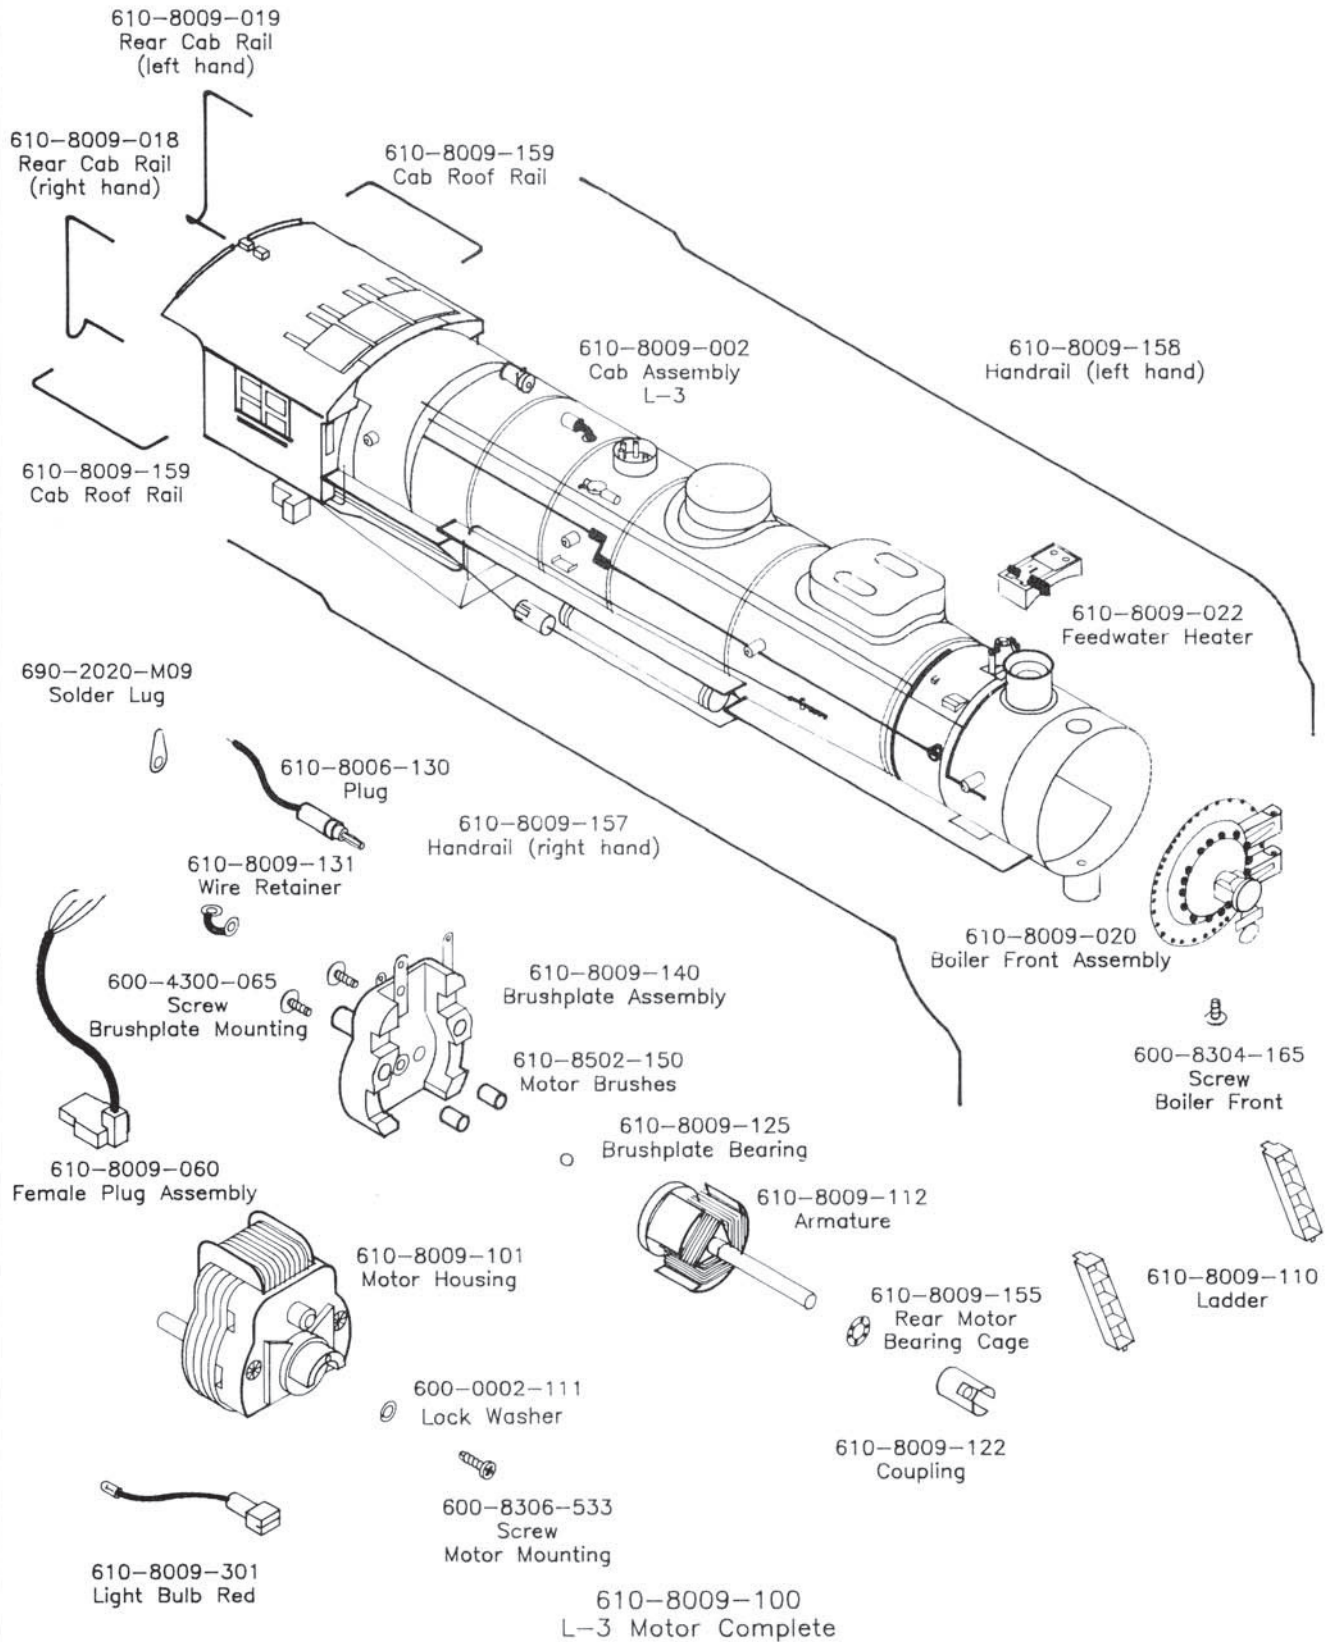

L-3 STEAM LOCOMOTIVE

1-8009 New York Central

(Page 1 of 3)

L-3 STEAM LOCOMOTIVE 1-8009 New York Central

(Page 2 of 3)