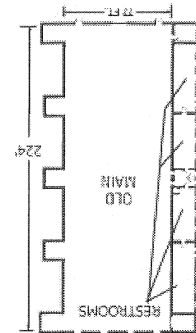

Train Collectors Association

Eastern Division - York Meet

	Sq. ft.
White	13,200
Red	17,248
Black	5,054
Purple	22,816
Orange	74,000
Silver	28,202
Blue	29,264

Total 7 Buildings

189,784 Sq. ft.

WHITE HALL

RED HALL