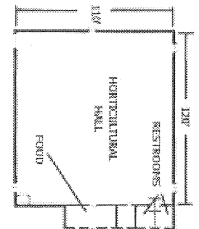

Train Collectors Association

Eastern Division - York Meet

	Sq. ft.
White	13,200
Red	17,248
Black	5,054
Purple	22,816
Orange	74,000
Silver	28,202
Blue	29,264

Total 7 Buildings

189,784 Sq. ft.

WHITE HALL

RED HALL