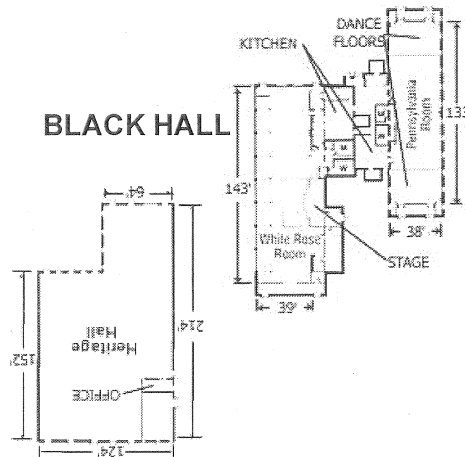

BLACK HALL

PURPLE HALL