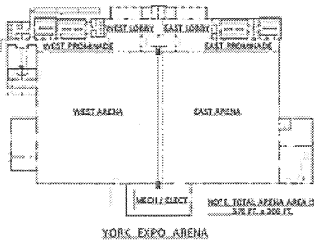

ORANGE HALL